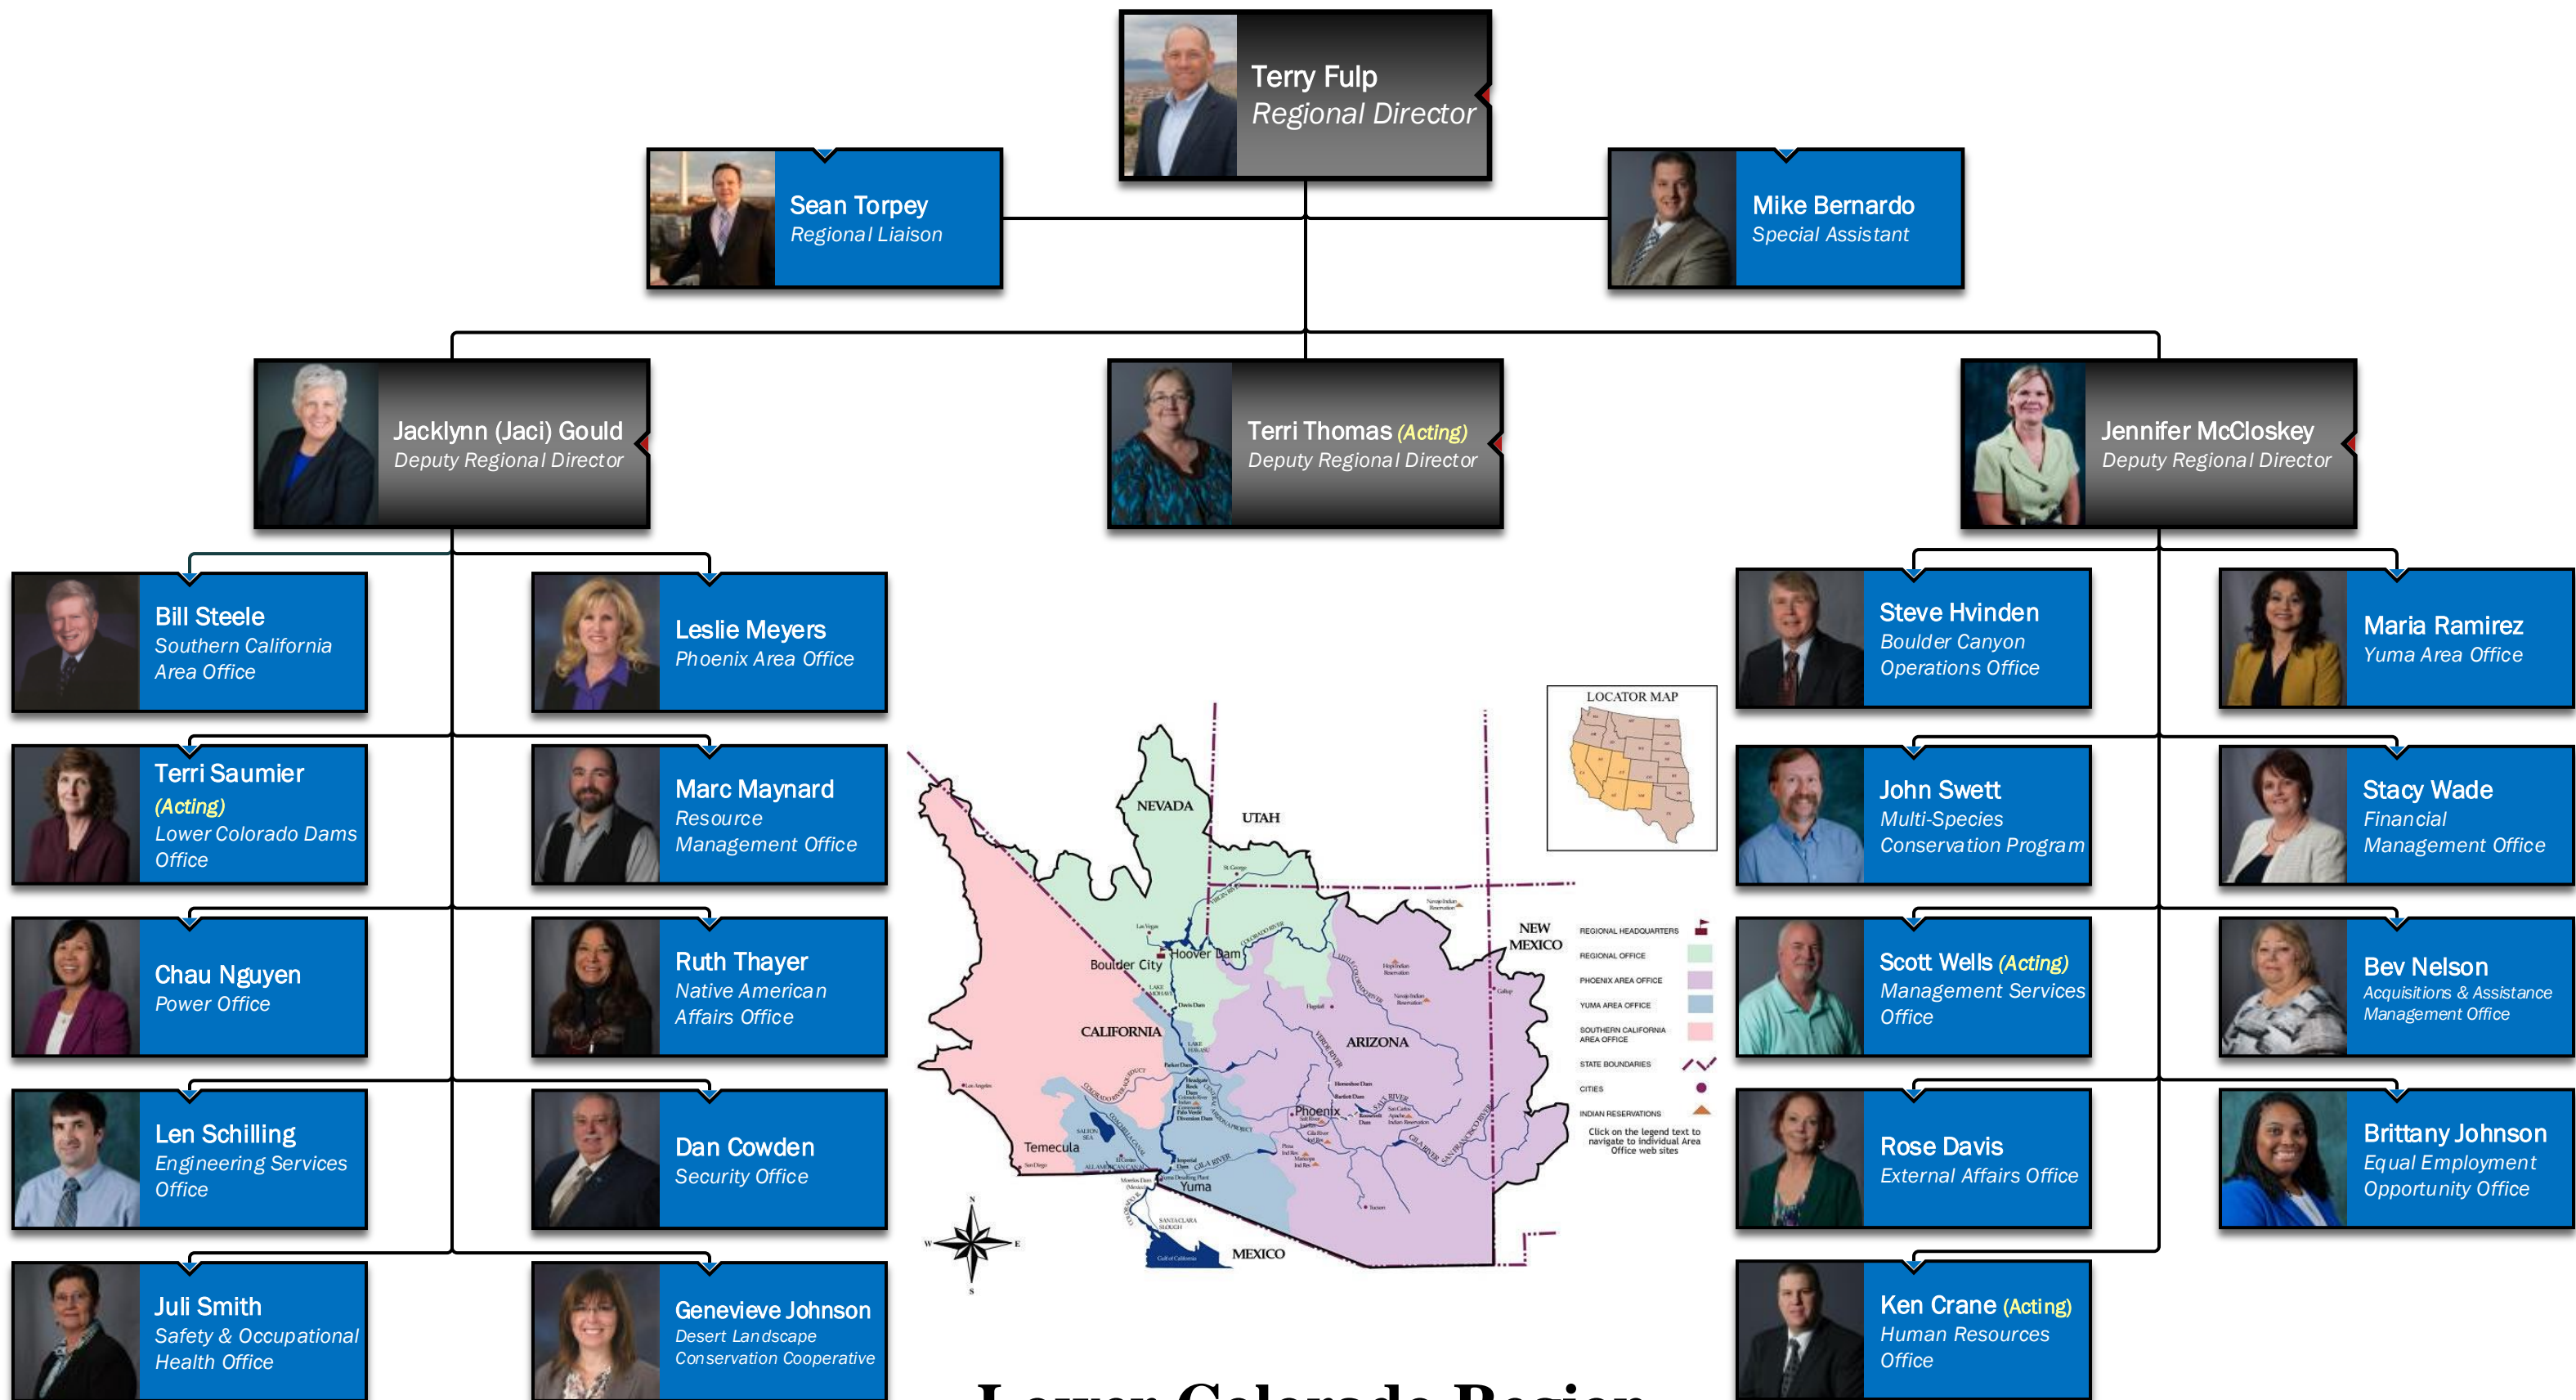

Regional Management Team

RECLAMATION
Managing Water in the West

Lower Colorado Region