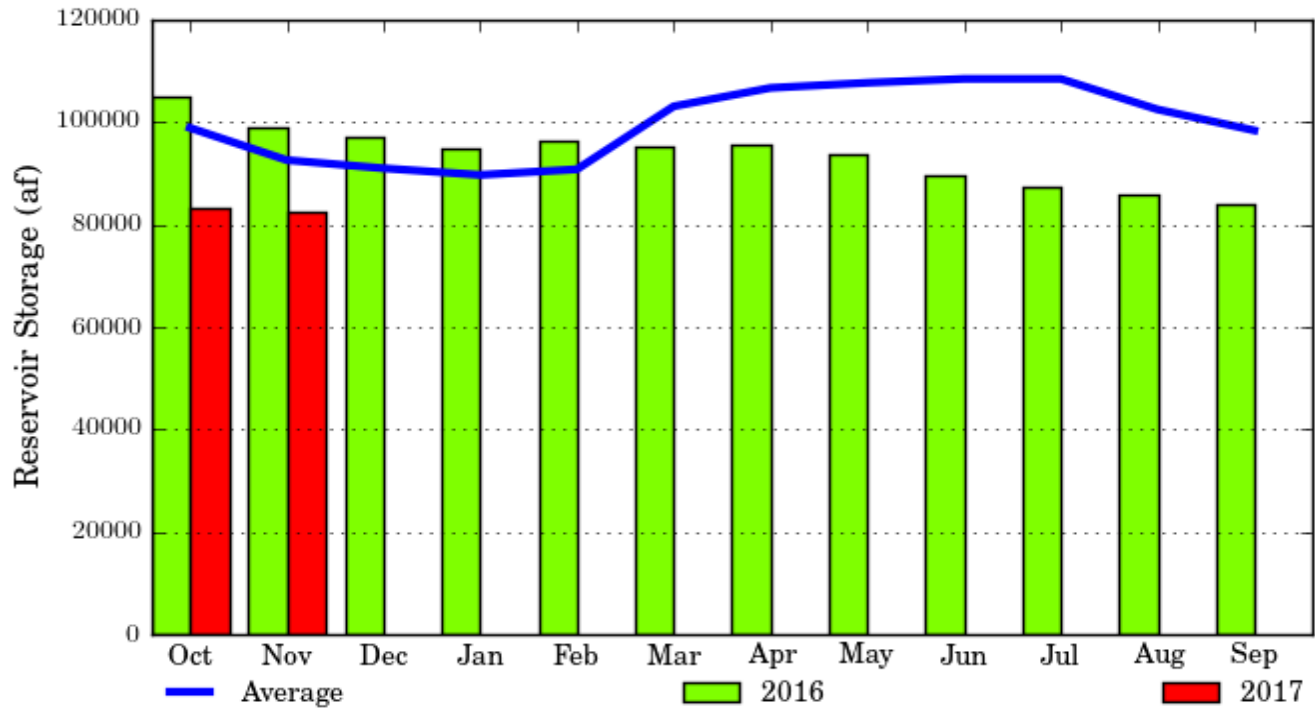

Shadehill Reservoir, South Dakota - Monthly Storage Graph
 Water Years 2016 and 2017, with Average Conditions
 Updated Through November - Water Year 2017

Shadehill Reservoir, South Dakota - Monthly Storage Table

Water Years 2016 and 2017, with Average Conditions

Updated Through November - Water Year 2017

Month	2016 Storage	2017 Storage	Average Storage	Percent of 2016	Percent of Average
Oct	105000	83200	98900	79%	84%
Nov	98900	82600	92600	83%	89%
Dec	97200	--	91000	--	--
Jan	94800	--	89700	--	--
Feb	96500	--	90800	--	--
Mar	95300	--	103100	--	--
Apr	95500	--	106700	--	--
May	93600	--	107700	--	--
Jun	89800	--	108467	--	--
Jul	87200	--	108467	--	--
Aug	85900	--	102500	--	--
Sep	83900	--	98400	--	--