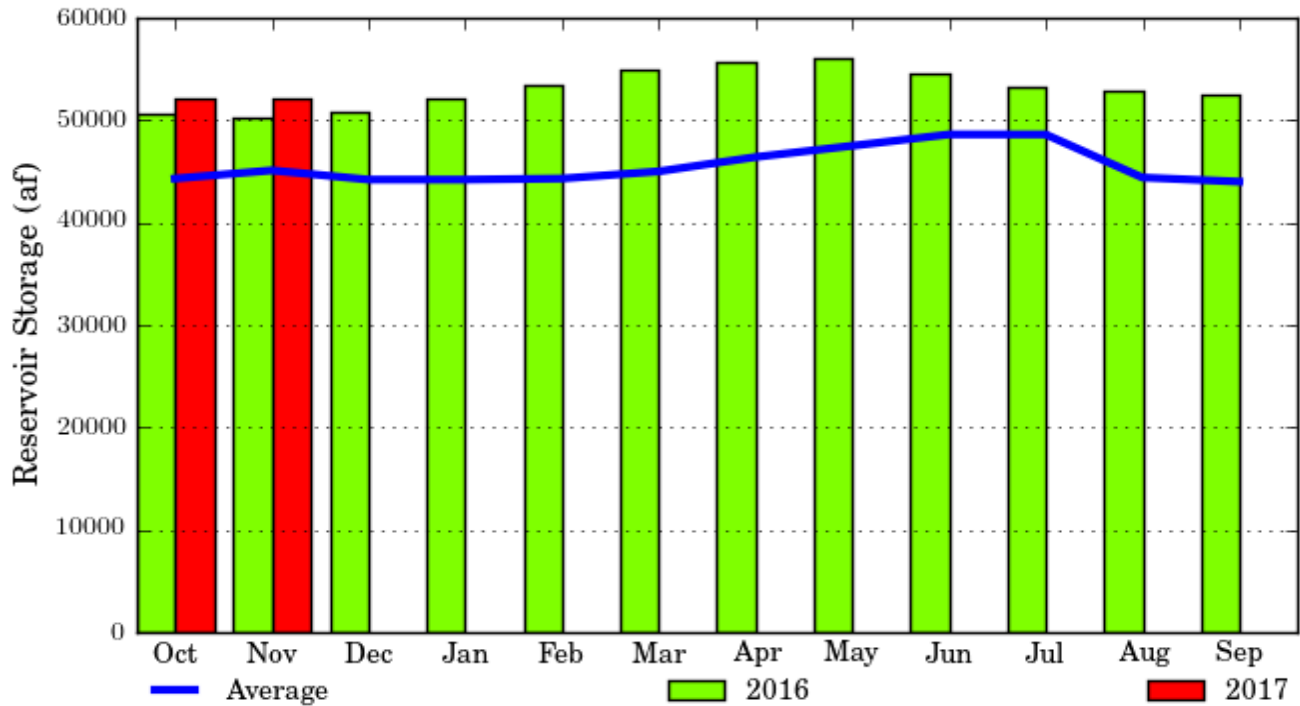

Pactola Reservoir, South Dakota - Monthly Storage Graph

Water Years 2016 and 2017, with Average Conditions

Updated Through November - Water Year 2017

Pactola Reservoir, South Dakota - Monthly Storage Table

Water Years 2016 and 2017, with Average Conditions

Updated Through November - Water Year 2017

Month	2016 Storage	2017 Storage	Average Storage	Percent of 2016	Percent of Average
Oct	50600	52200	44300	103%	117%
Nov	50200	52100	45100	103%	115%
Dec	50900	--	44200	--	--
Jan	52100	--	44200	--	--
Feb	53500	--	44300	--	--
Mar	55000	--	45000	--	--
Apr	55700	--	46400	--	--
May	56000	--	47500	--	--
Jun	54600	--	48610	--	--
Jul	53300	--	48610	--	--
Aug	52800	--	44400	--	--
Sep	52500	--	44000	--	--