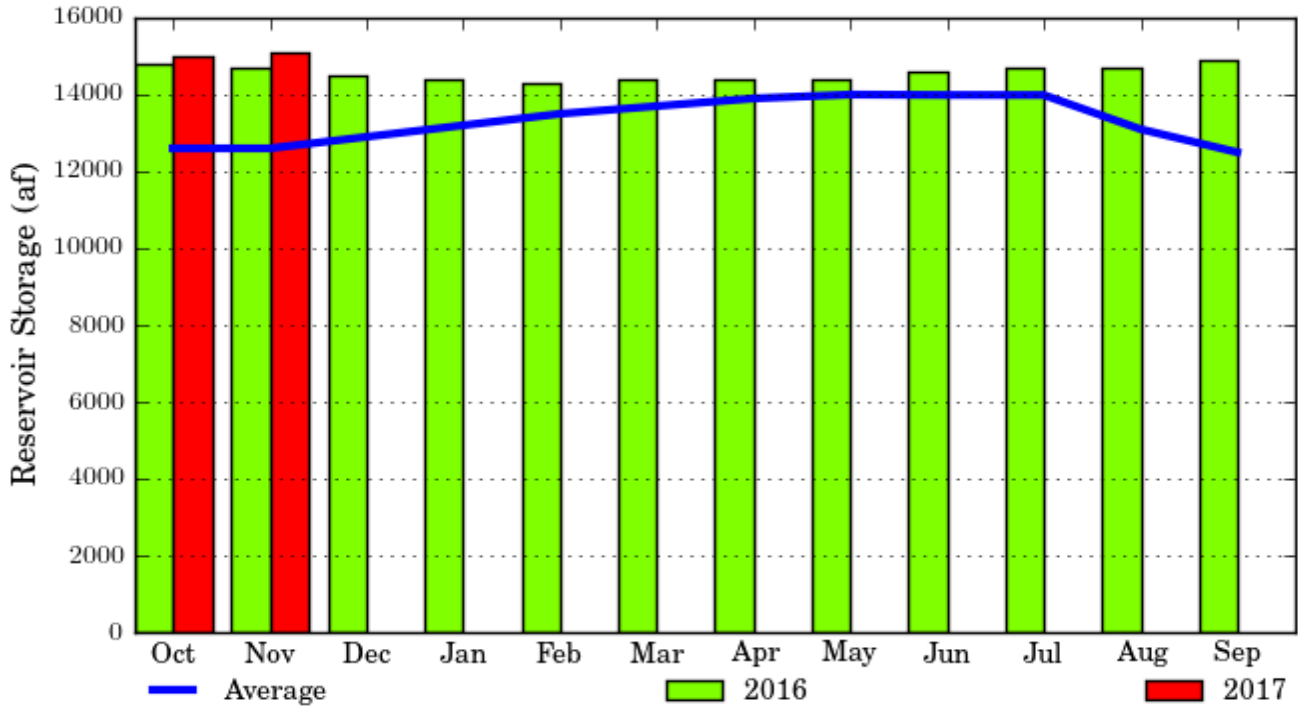

**Deerfield Reservoir, South Dakota - Monthly Storage Graph**  
 Water Years 2016 and 2017, with Average Conditions  
 Updated Through November - Water Year 2017

<b>Deerfield Reservoir, South Dakota - Monthly Storage Table</b>					
Water Years 2016 and 2017, with Average Conditions					
Updated Through November - Water Year 2017					
Month	2016 Storage	2017 Storage	Average Storage	Percent of 2016	Percent of Average
Oct	14800	15000	12600	101%	119%
Nov	14700	15100	12600	102%	119%
Dec	14500	--	12900	--	--
Jan	14400	--	13200	--	--
Feb	14300	--	13500	--	--
Mar	14400	--	13700	--	--
Apr	14400	--	13900	--	--
May	14400	--	14000	--	--
Jun	14600	--	13990	--	--
Jul	14700	--	13990	--	--
Aug	14700	--	13100	--	--
Sep	14900	--	12500	--	--