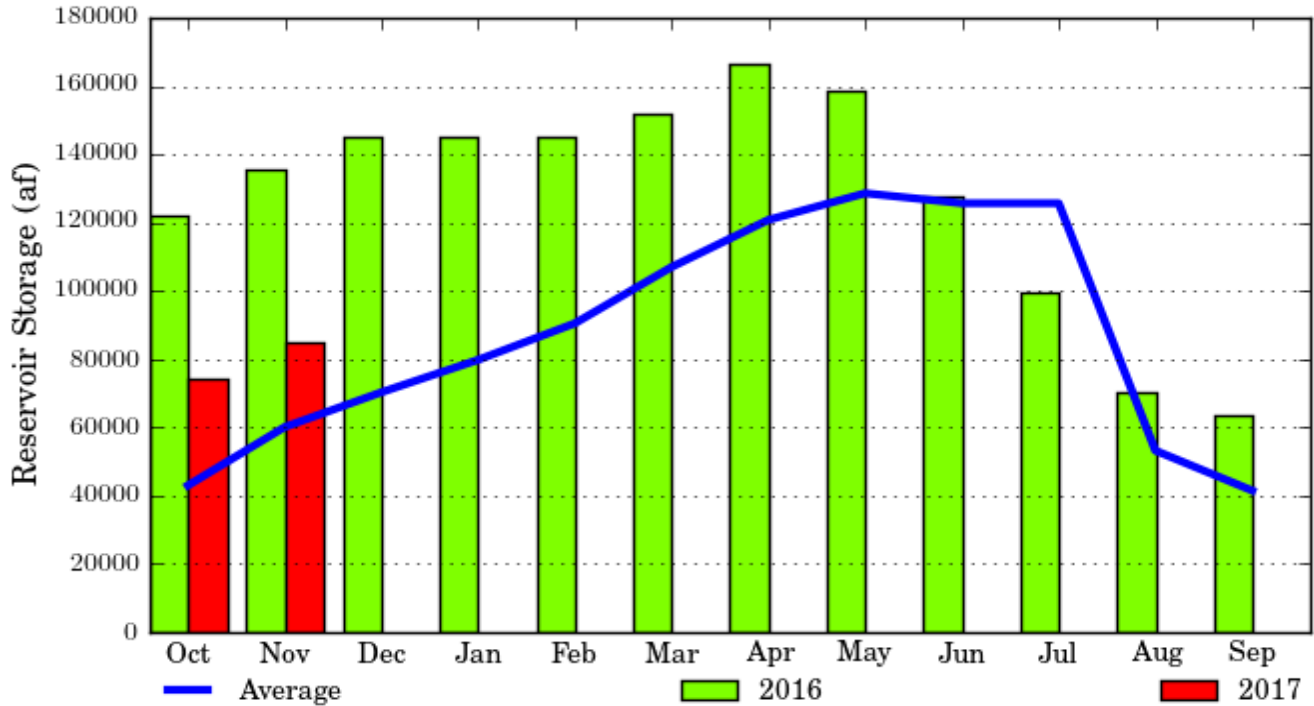

Belle Fourche Reservoir, South Dakota - Monthly Storage Graph
 Water Years 2016 and 2017, with Average Conditions
 Updated Through November - Water Year 2017

Belle Fourche Reservoir, South Dakota - Monthly Storage Table					
Water Years 2016 and 2017, with Average Conditions					
Updated Through November - Water Year 2017					
Month	2016 Storage	2017 Storage	Average Storage	Percent of 2016	Percent of Average
Oct	122000	74200	43000	60%	172%
Nov	135800	85000	60100	62%	141%
Dec	144900	--	70300	--	--
Jan	144900	--	79800	--	--
Feb	145000	--	90500	--	--
Mar	151800	--	107000	--	--
Apr	166300	--	120800	--	--
May	158800	--	128600	--	--
Jun	127700	--	125674	--	--
Jul	99600	--	125674	--	--
Aug	70300	--	53200	--	--
Sep	63800	--	41500	--	--