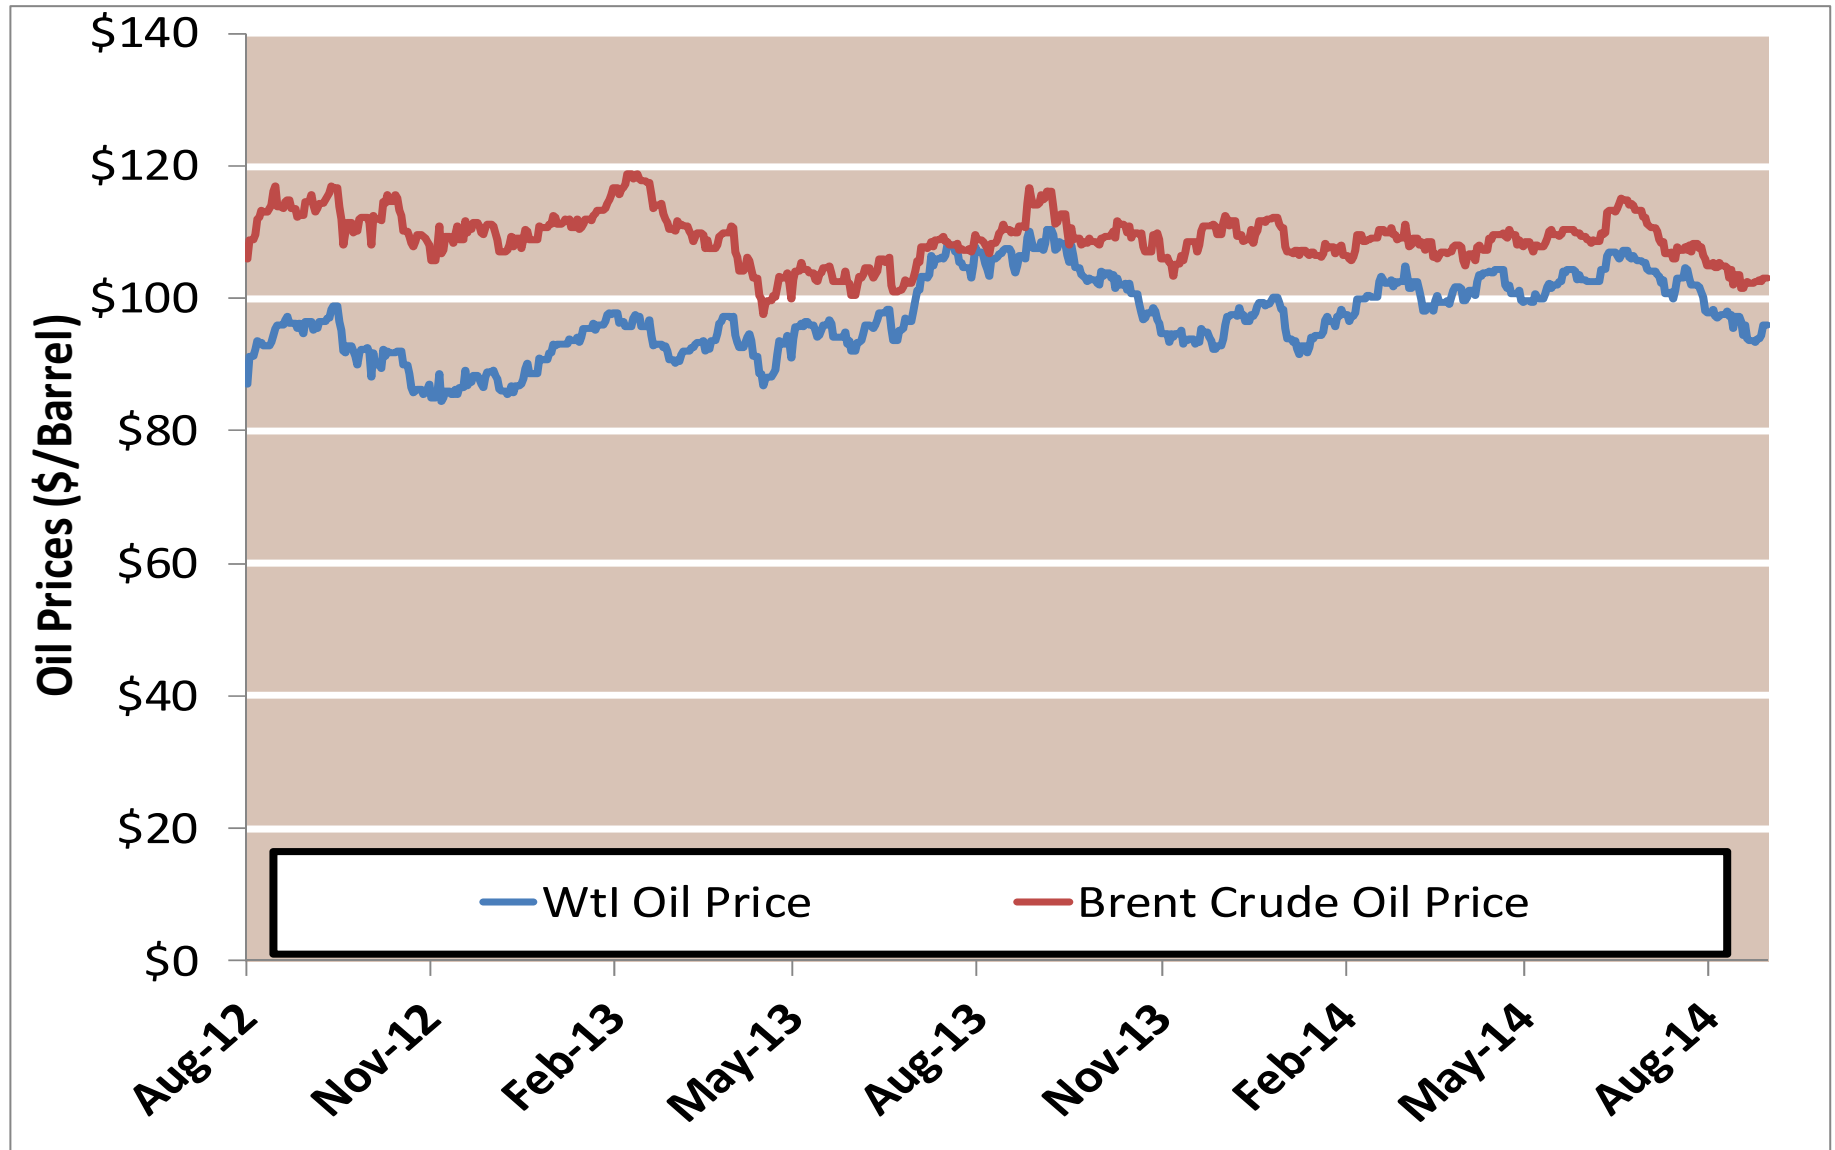

Cumulative HDDs by City 30 Day Intervals

● City Location

| |
|---------------|
| Last 30D |
| Lst yr 30D |
| 5 Yr 30 D Avg |

Source: Bloomberg Weather

Updated 11/10/2015

Cumulative CDDs by City 30 Day Intervals

Source: Bloomberg Weather

Updated 11/10/2015

Federal Energy Regulatory Commission • Market Oversight • www.ferc.gov/oversight

Spot Natural Gas Prices 30 Day Average (\$/MMBtu)

Source: ICE

Federal Energy Regulatory Commission • Market Oversight • www.ferc.gov/oversight

Spot Natural Gas Trading Volumes 30 Day Average (MMBtus)

Source: ICE

Updated 11/10/2015

Gas vs Coal

Nymex Futures Curves

Brent vs WTI

Nymex Settlement

Natural Gas Liquids (NGLs) Prices