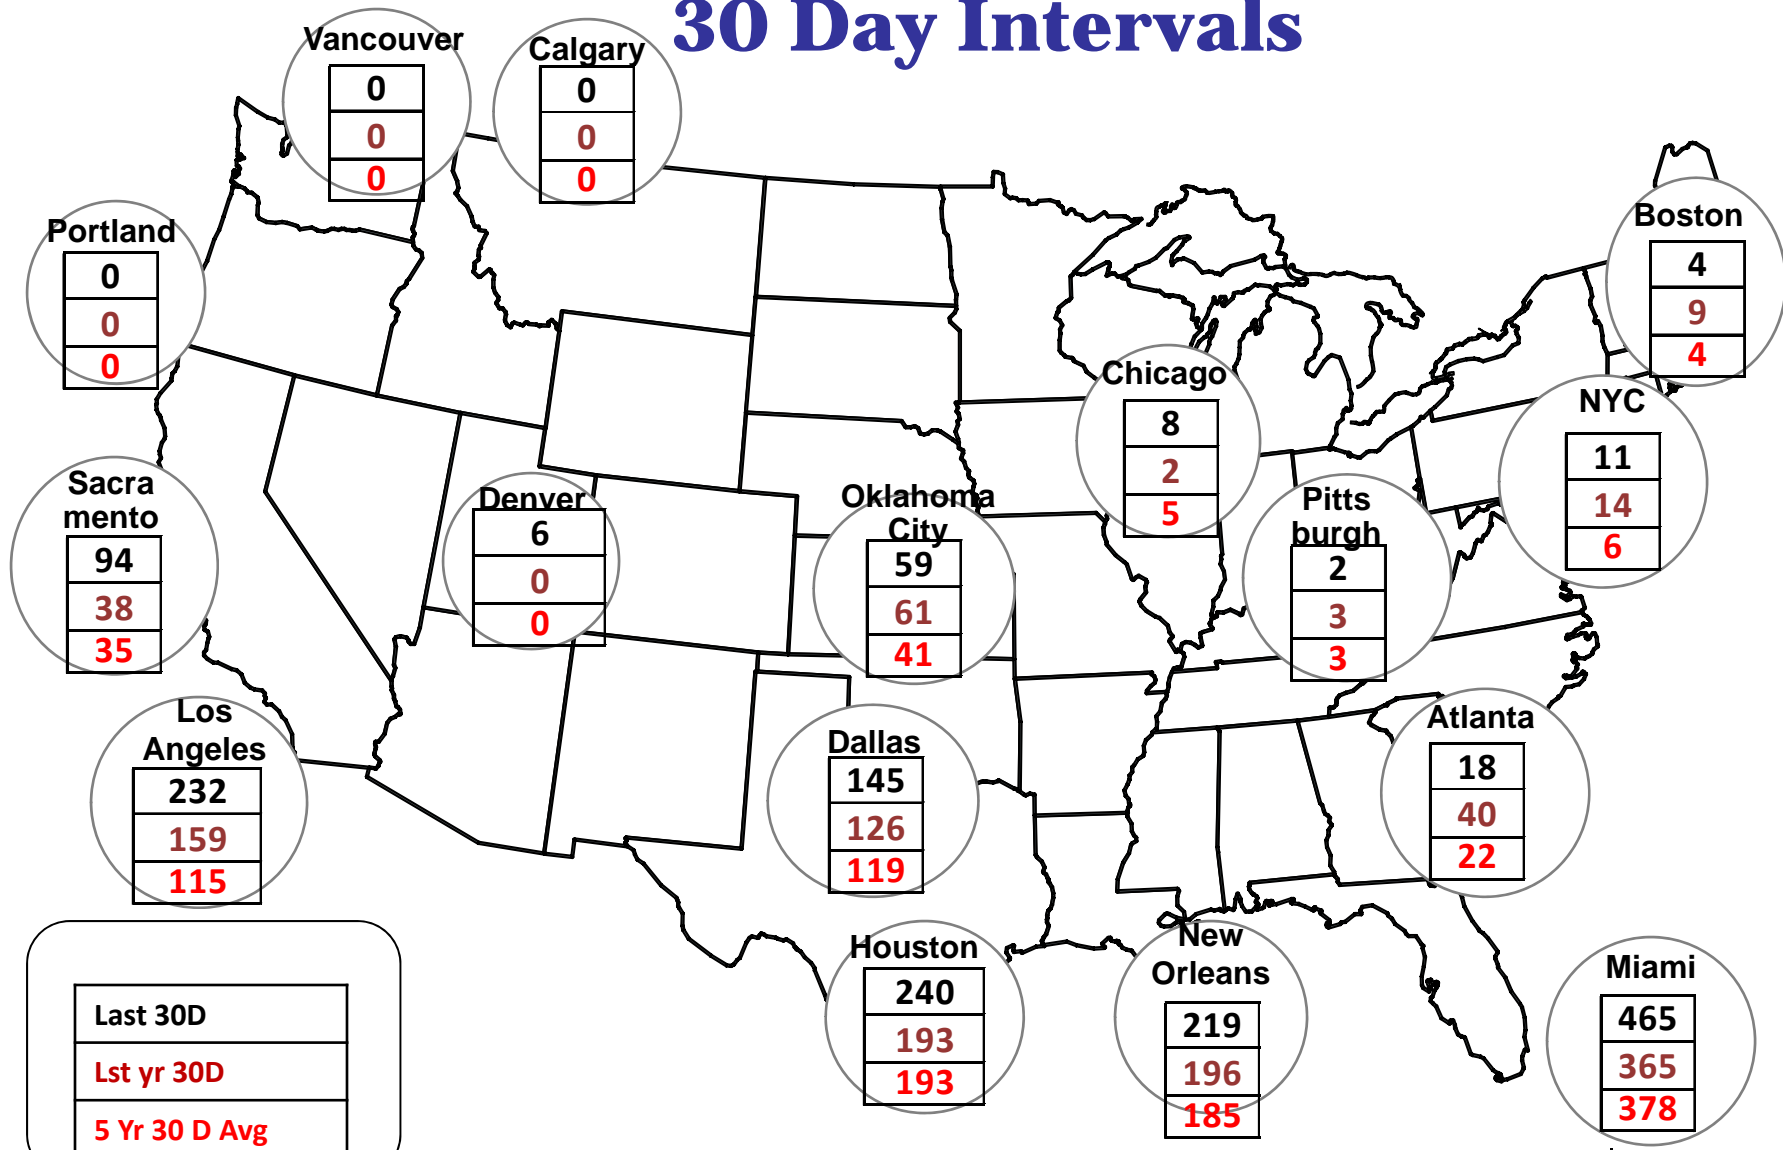

Cumulative HDDs by City 30 Day Intervals

● City Location

| |
|---------------|
| Last 30D |
| Lst yr 30D |
| 5 Yr 30 D Avg |

Source: Bloomberg Weather

Updated 11/10/2015

Cumulative CDDs by City 30 Day Intervals