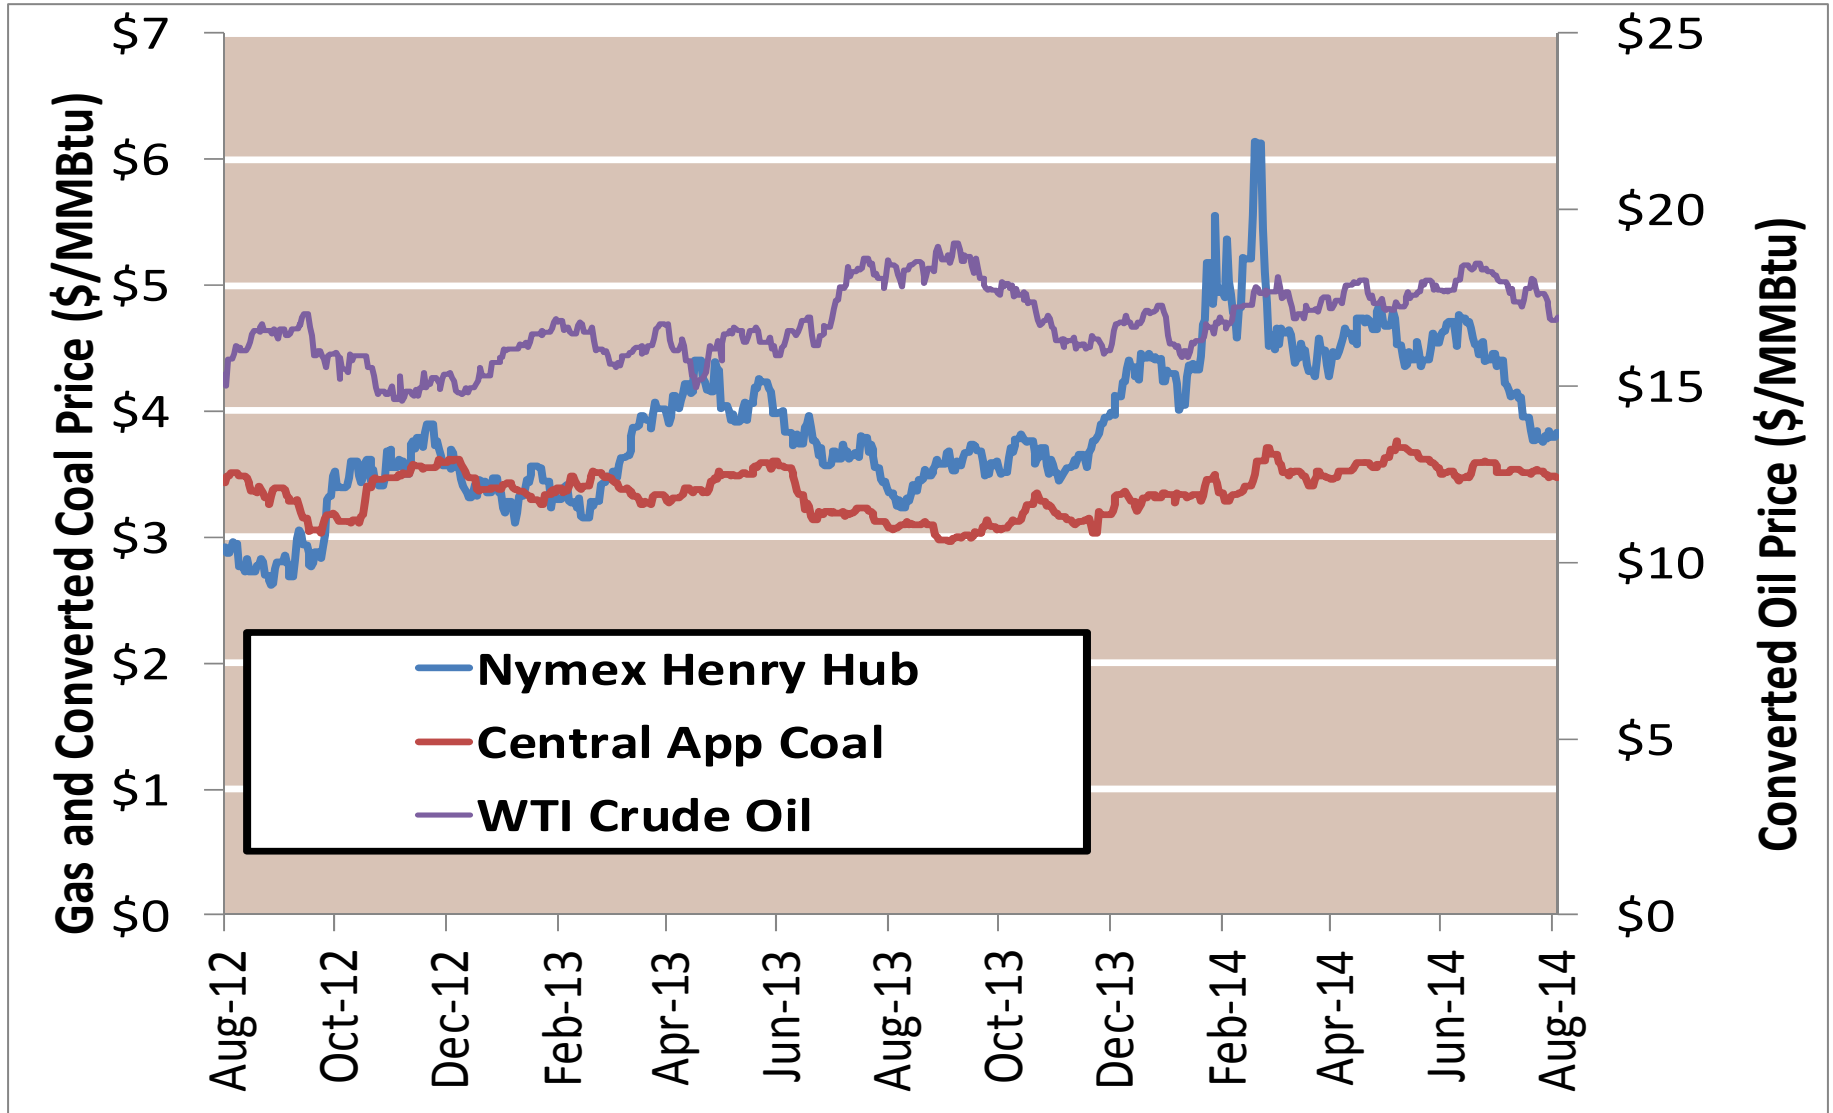

Source: Bloomberg Weather

Updated 11/10/2015

Federal Energy Regulatory Commission • Market Oversight • www.ferc.gov/oversight

Spot Natural Gas Prices 30 Day Average (\$/MMBtu)

Source: ICE

Federal Energy Regulatory Commission • Market Oversight • www.ferc.gov/oversight

Spot Natural Gas Trading Volumes 30 Day Average (MMBtus)

Source: ICE

Updated 11/10/2015

Gas vs Coal

Nymex Futures Curves

Brent vs WTI

Nymex Settlement

Natural Gas Liquids (NGLs) Prices