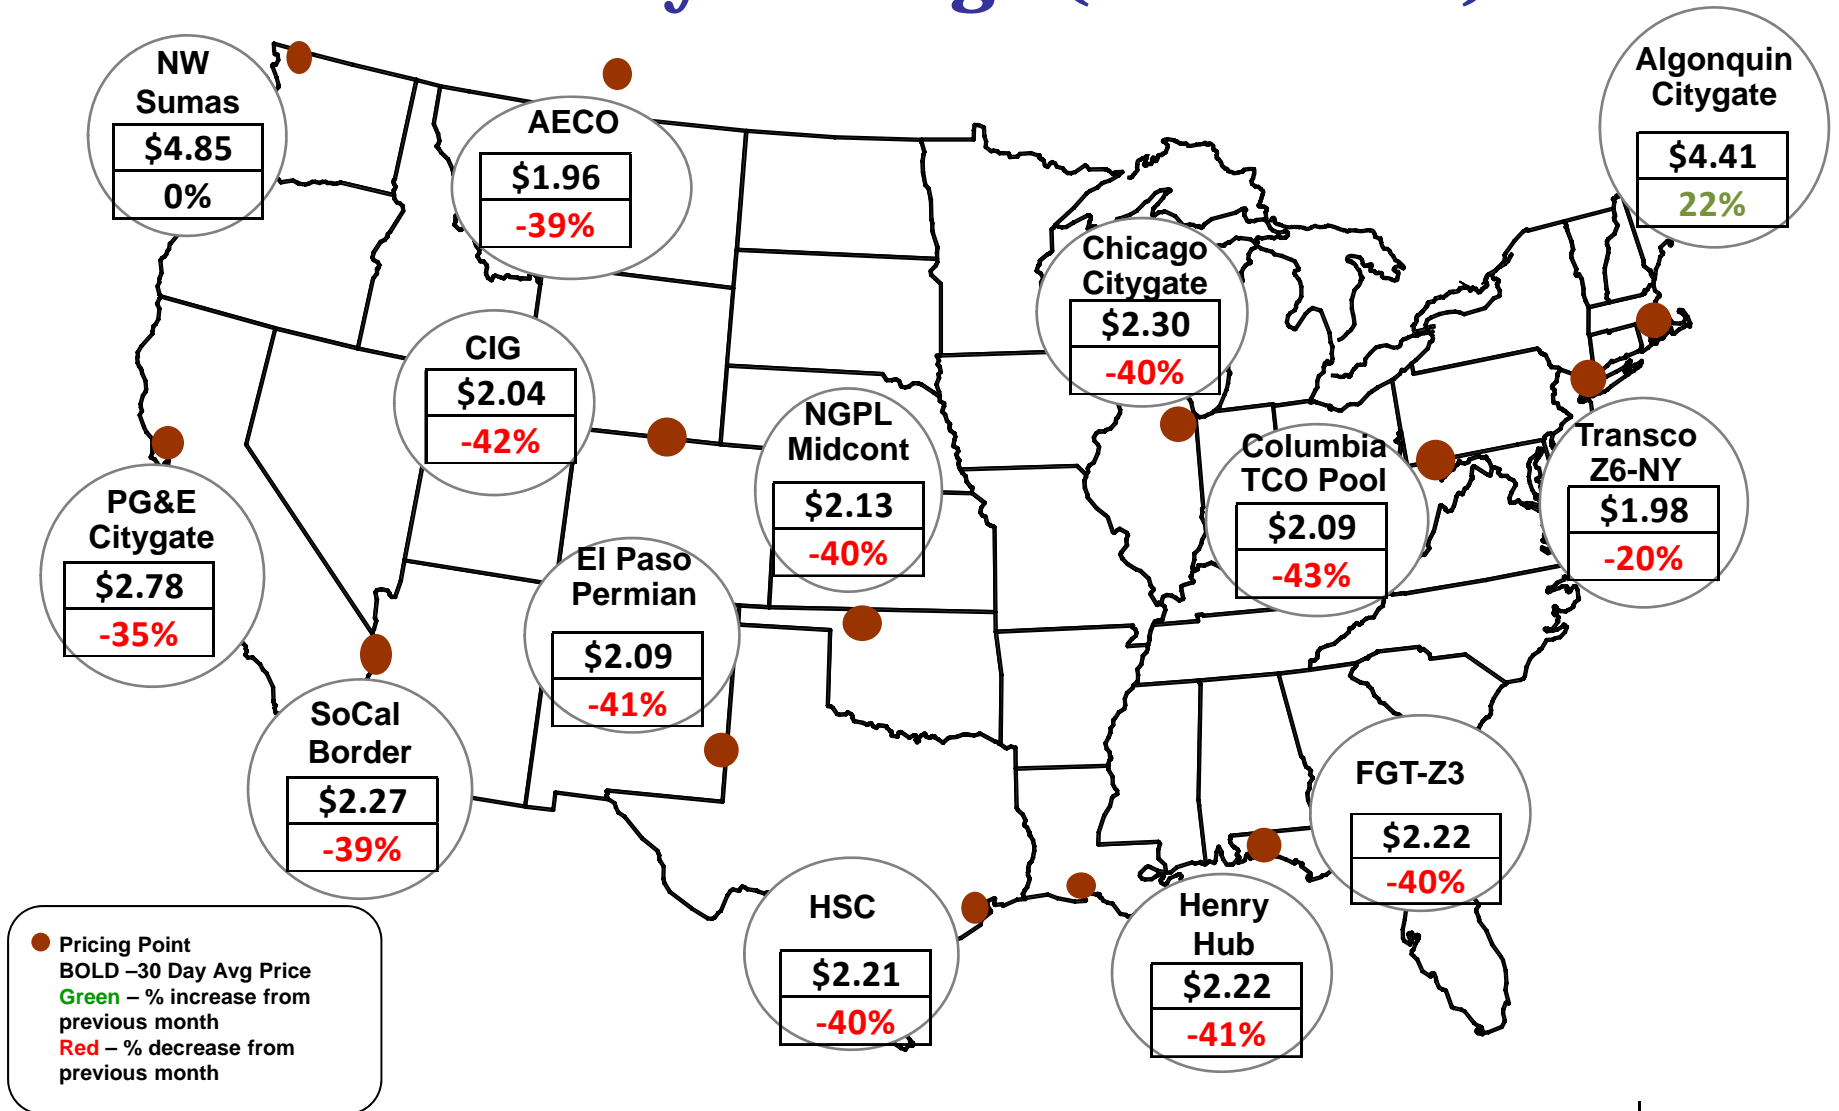

Cumulative HDDs by City 30 Day Intervals

● City Location

| |
|---------------|
| Last 30D |
| Lst yr 30D |
| 5 Yr 30 D Avg |

Source: Bloomberg Weather

Updated 11/10/2015

Cumulative CDDs by City 30 Day Intervals

Source: Bloomberg Weather

Updated 11/10/2015

Federal Energy Regulatory Commission • Market Oversight • www.ferc.gov/oversight

Spot Natural Gas Prices 30 Day Average (\$/MMBtu)

Source: ICE

Federal Energy Regulatory Commission • Market Oversight • www.ferc.gov/oversight