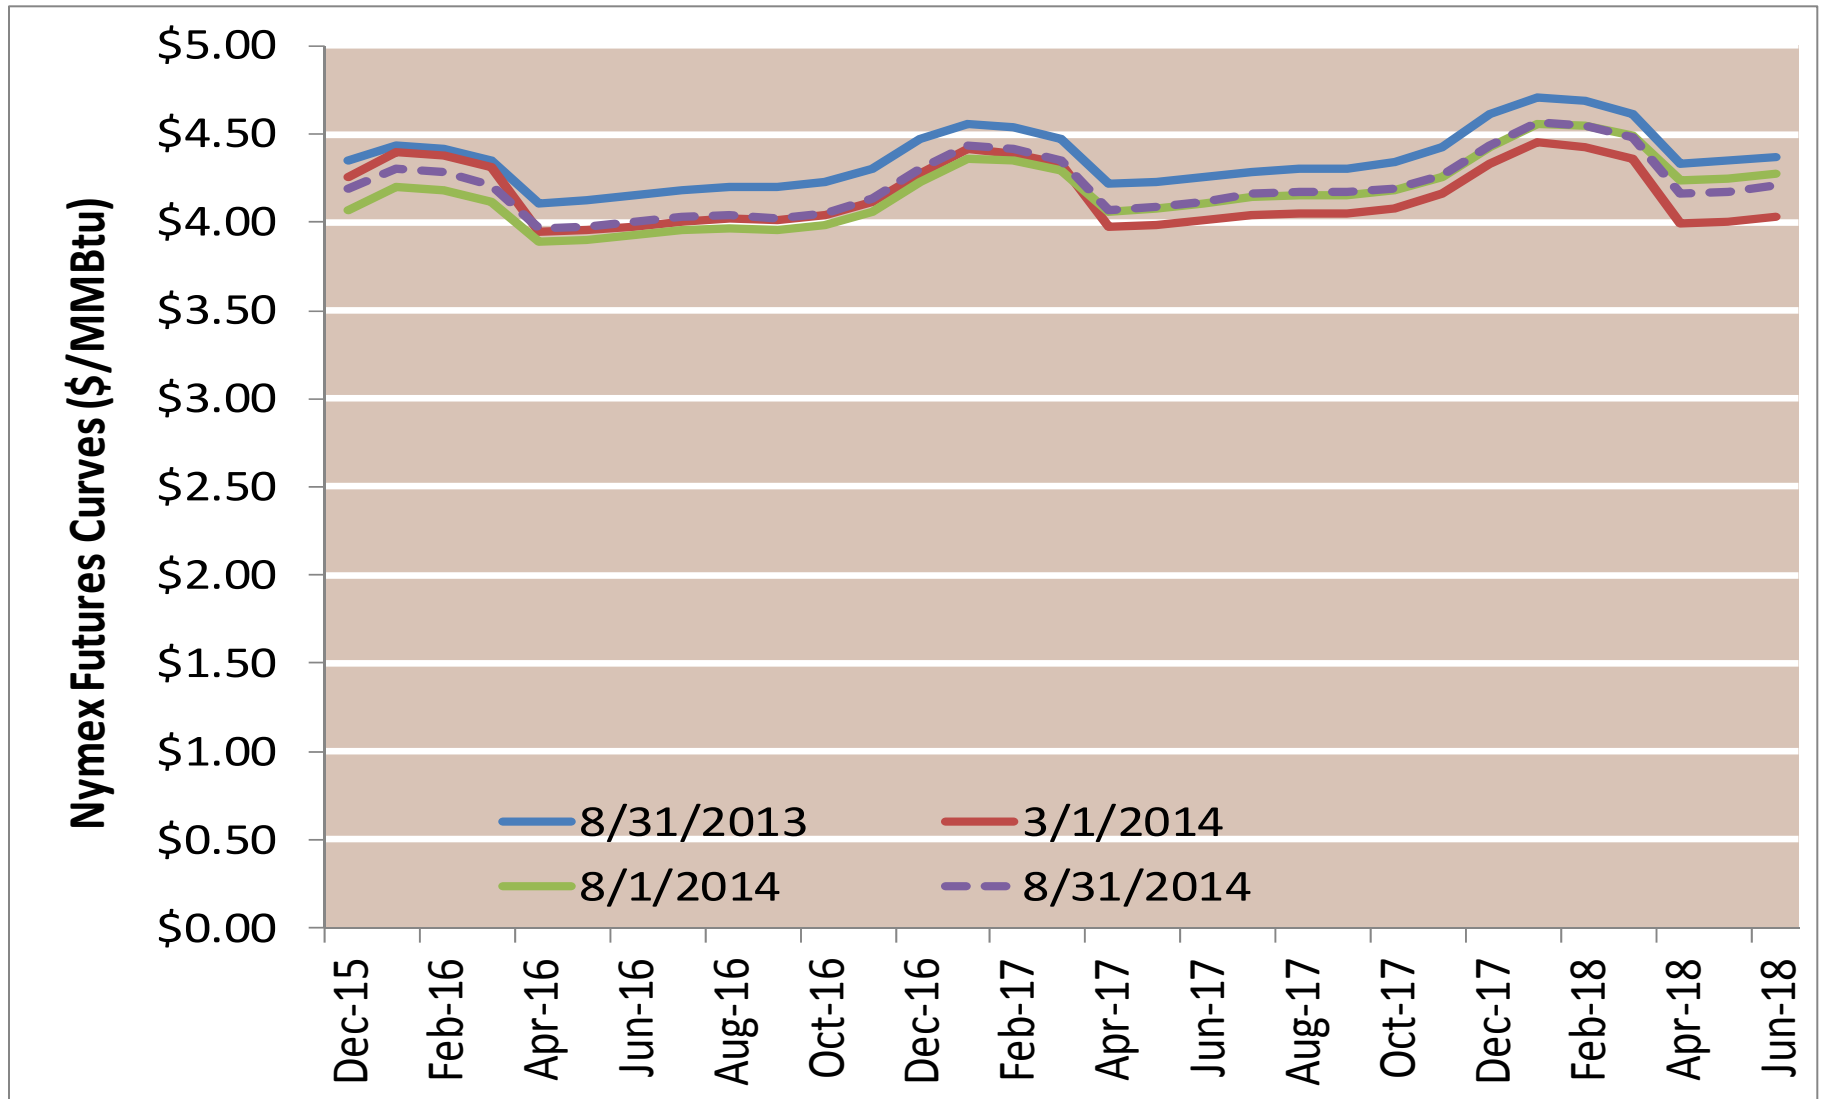

Cumulative HDDs by City 30 Day Intervals

● City Location

| |
|---------------|
| Last 30D |
| Lst yr 30D |
| 5 Yr 30 D Avg |

Source: Bloomberg Weather

Updated 11/10/2015

Cumulative CDDs by City 30 Day Intervals

Spot Natural Gas Trading Volumes 30 Day Average (MMBtus)

Source: ICE

Updated 11/10/2015

Gas vs Coal

Nymex Futures Curves

Brent vs WTI

Nymex Settlement

Natural Gas Liquids (NGLs) Prices