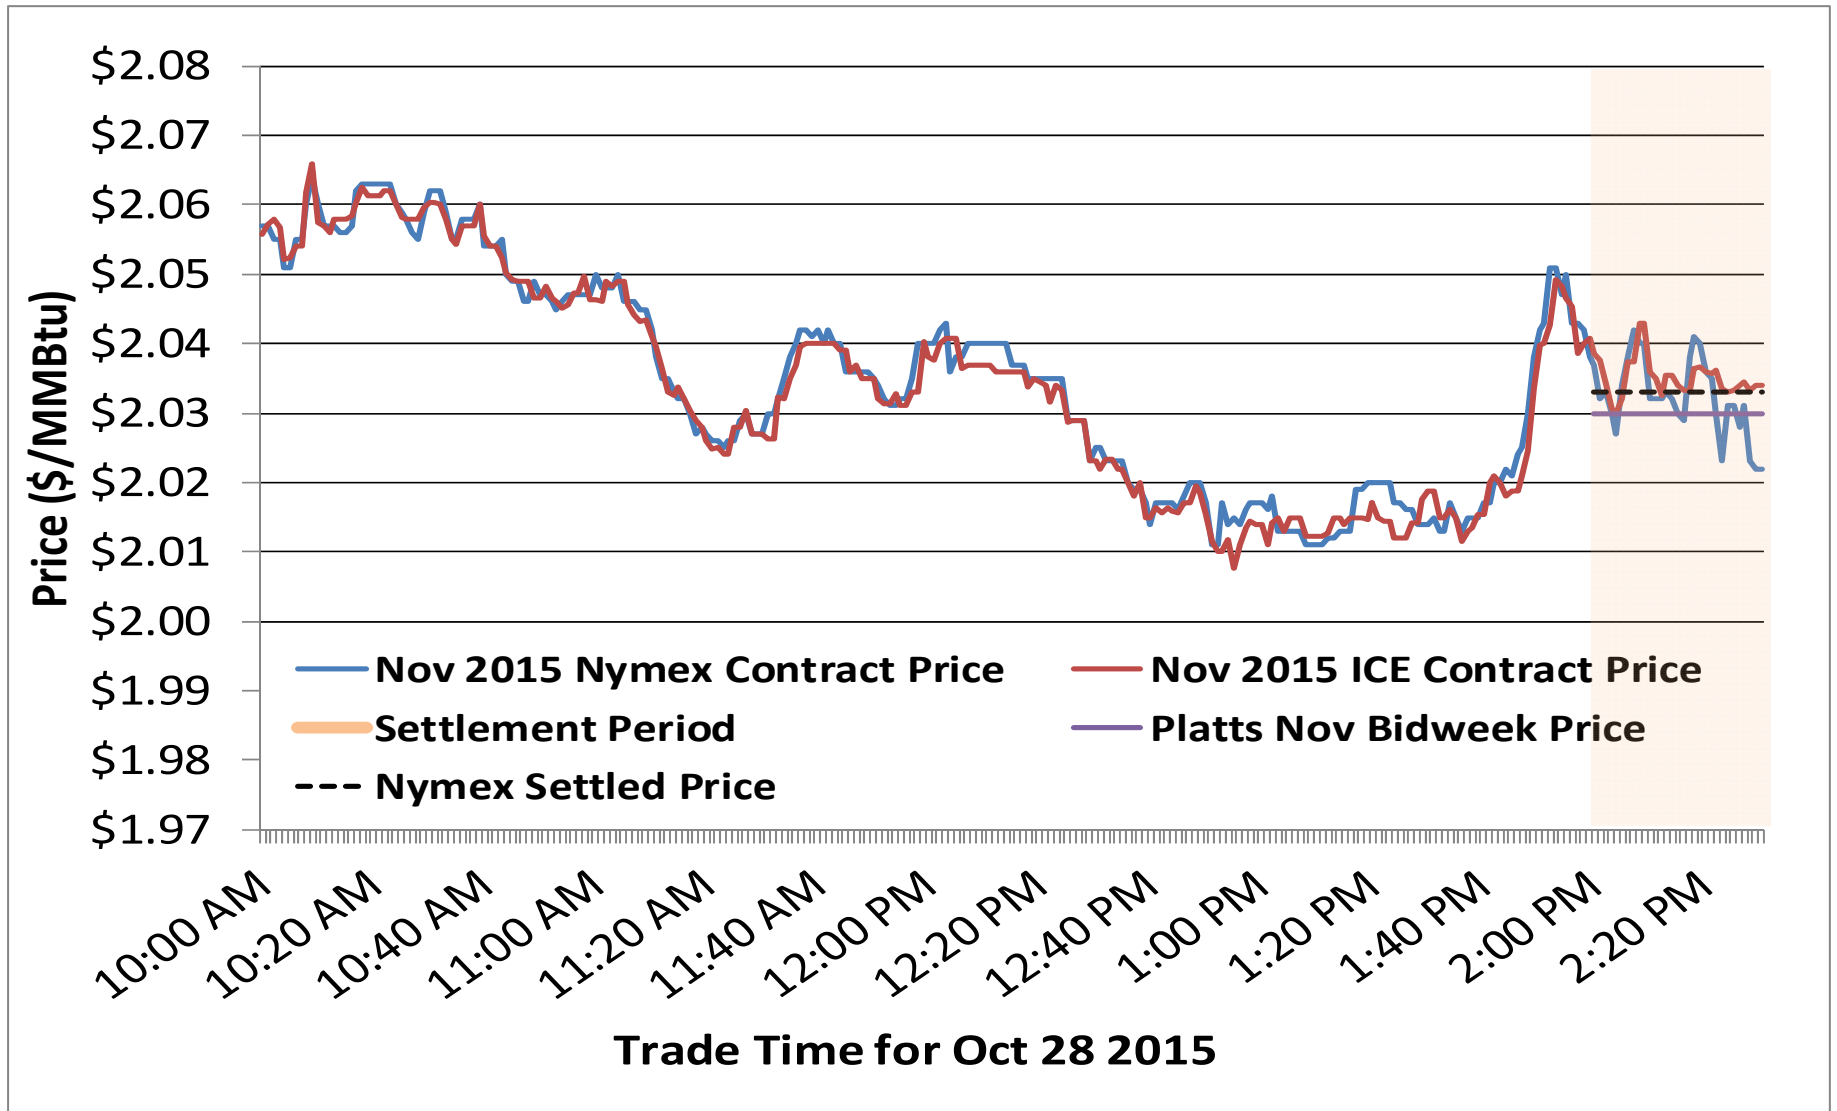

Source: Bloomberg Weather

Updated 11/10/2015

Federal Energy Regulatory Commission • Market Oversight • www.ferc.gov/oversight

Spot Natural Gas Prices 30 Day Average (\$/MMBtu)

Source: ICE

Federal Energy Regulatory Commission • Market Oversight • www.ferc.gov/oversight

Spot Natural Gas Trading Volumes 30 Day Average (MMBtus)

Source: ICE

Updated 11/10/2015

Gas vs Coal

Nymex Futures Curves

Brent vs WTI

Nymex Settlement

Natural Gas Liquids (NGLs) Prices