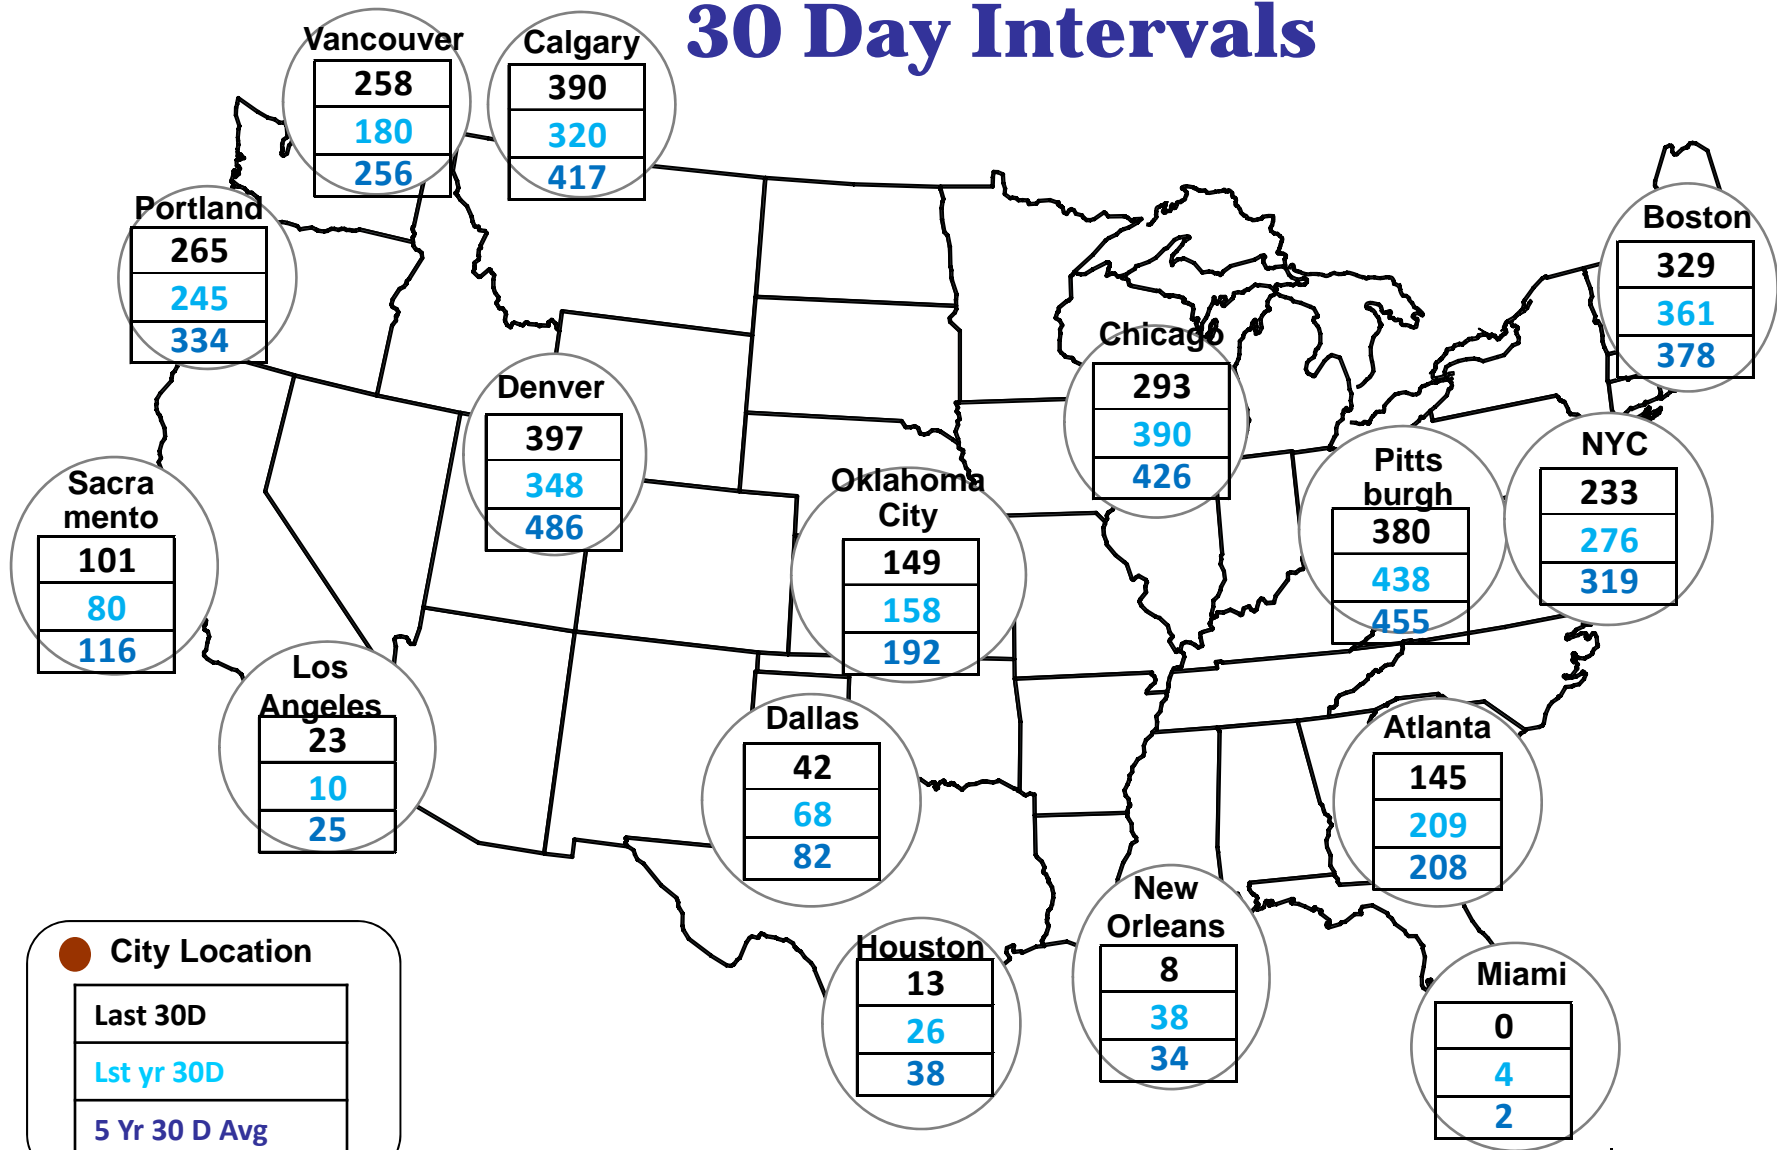

Cumulative HDDs by City 30 Day Intervals

● City Location

| |
|---------------|
| Last 30D |
| Lst yr 30D |
| 5 Yr 30 D Avg |

Source: Bloomberg Weather

Updated 11/10/2015

Cumulative CDDs by City 30 Day Intervals