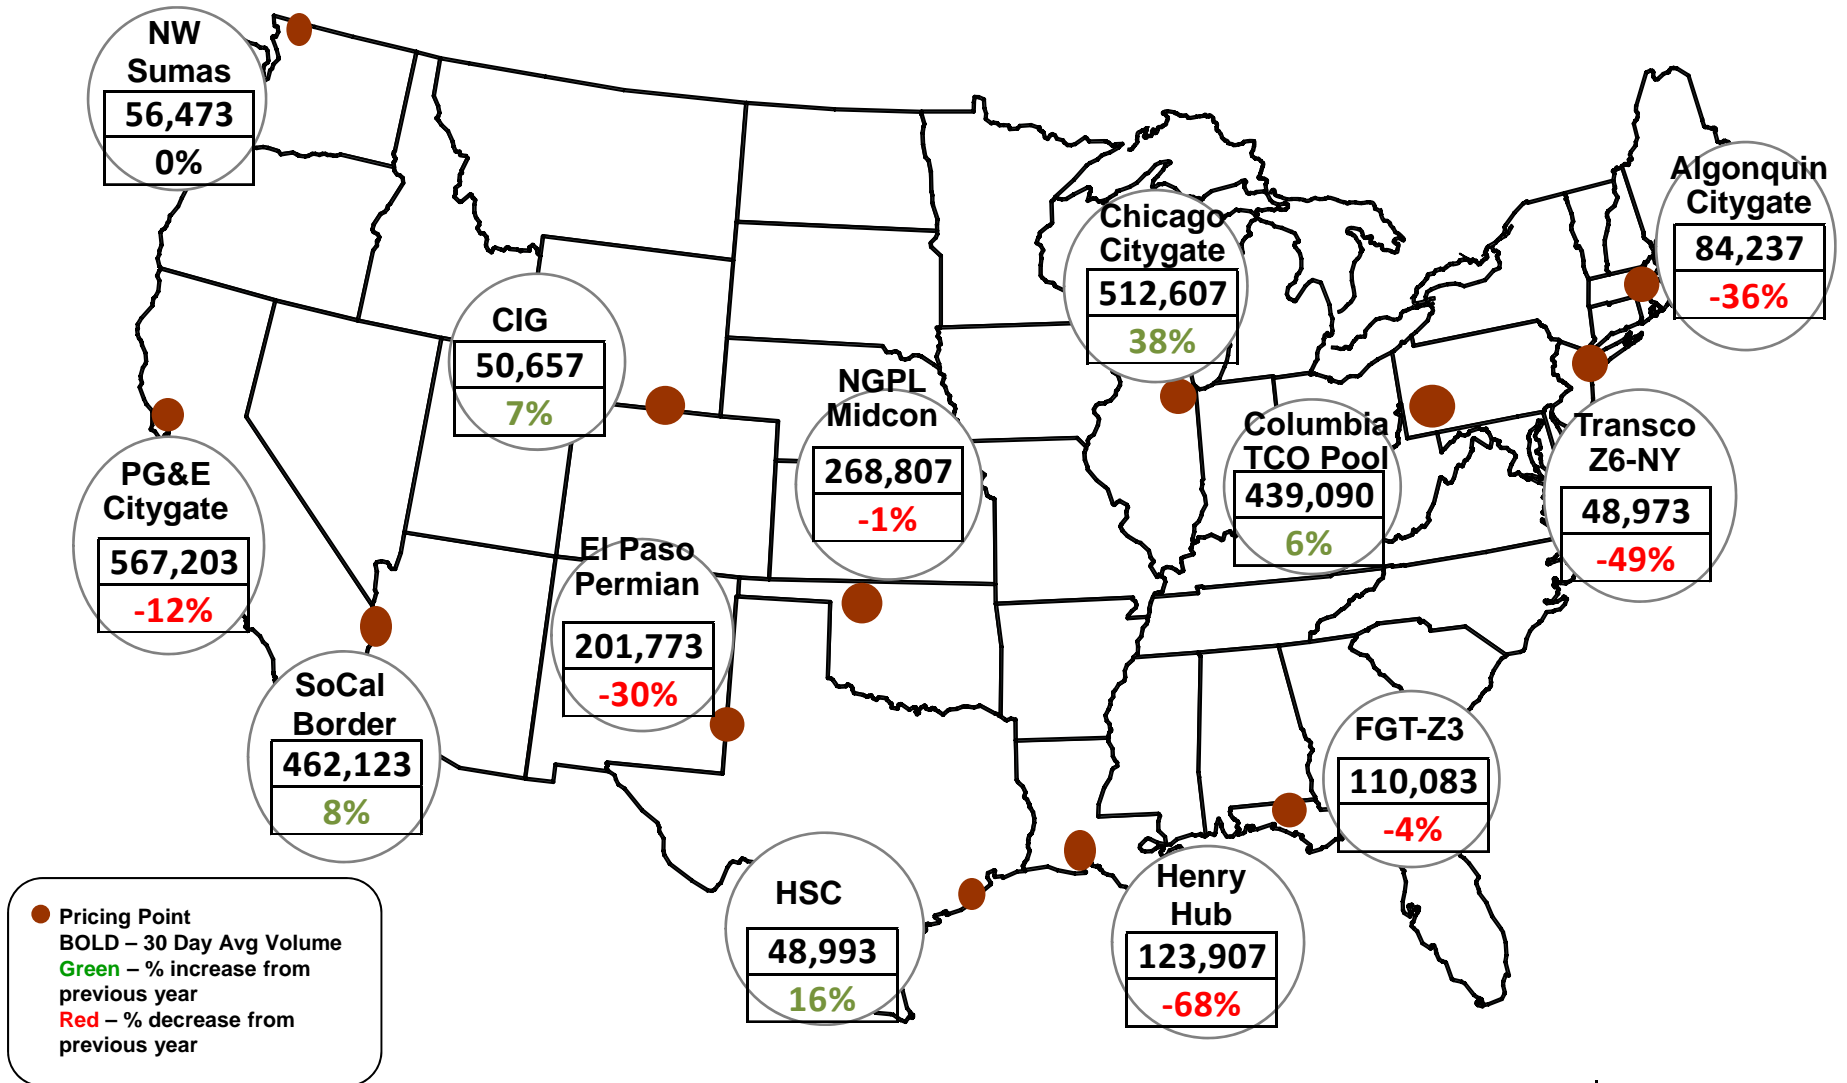

Federal Energy Regulatory Commission • Market Oversight • www.ferc.gov/oversight

Spot Natural Gas Trading Volumes 30 Day Average (MMBtus)

Source: ICE

Updated 11/10/2015