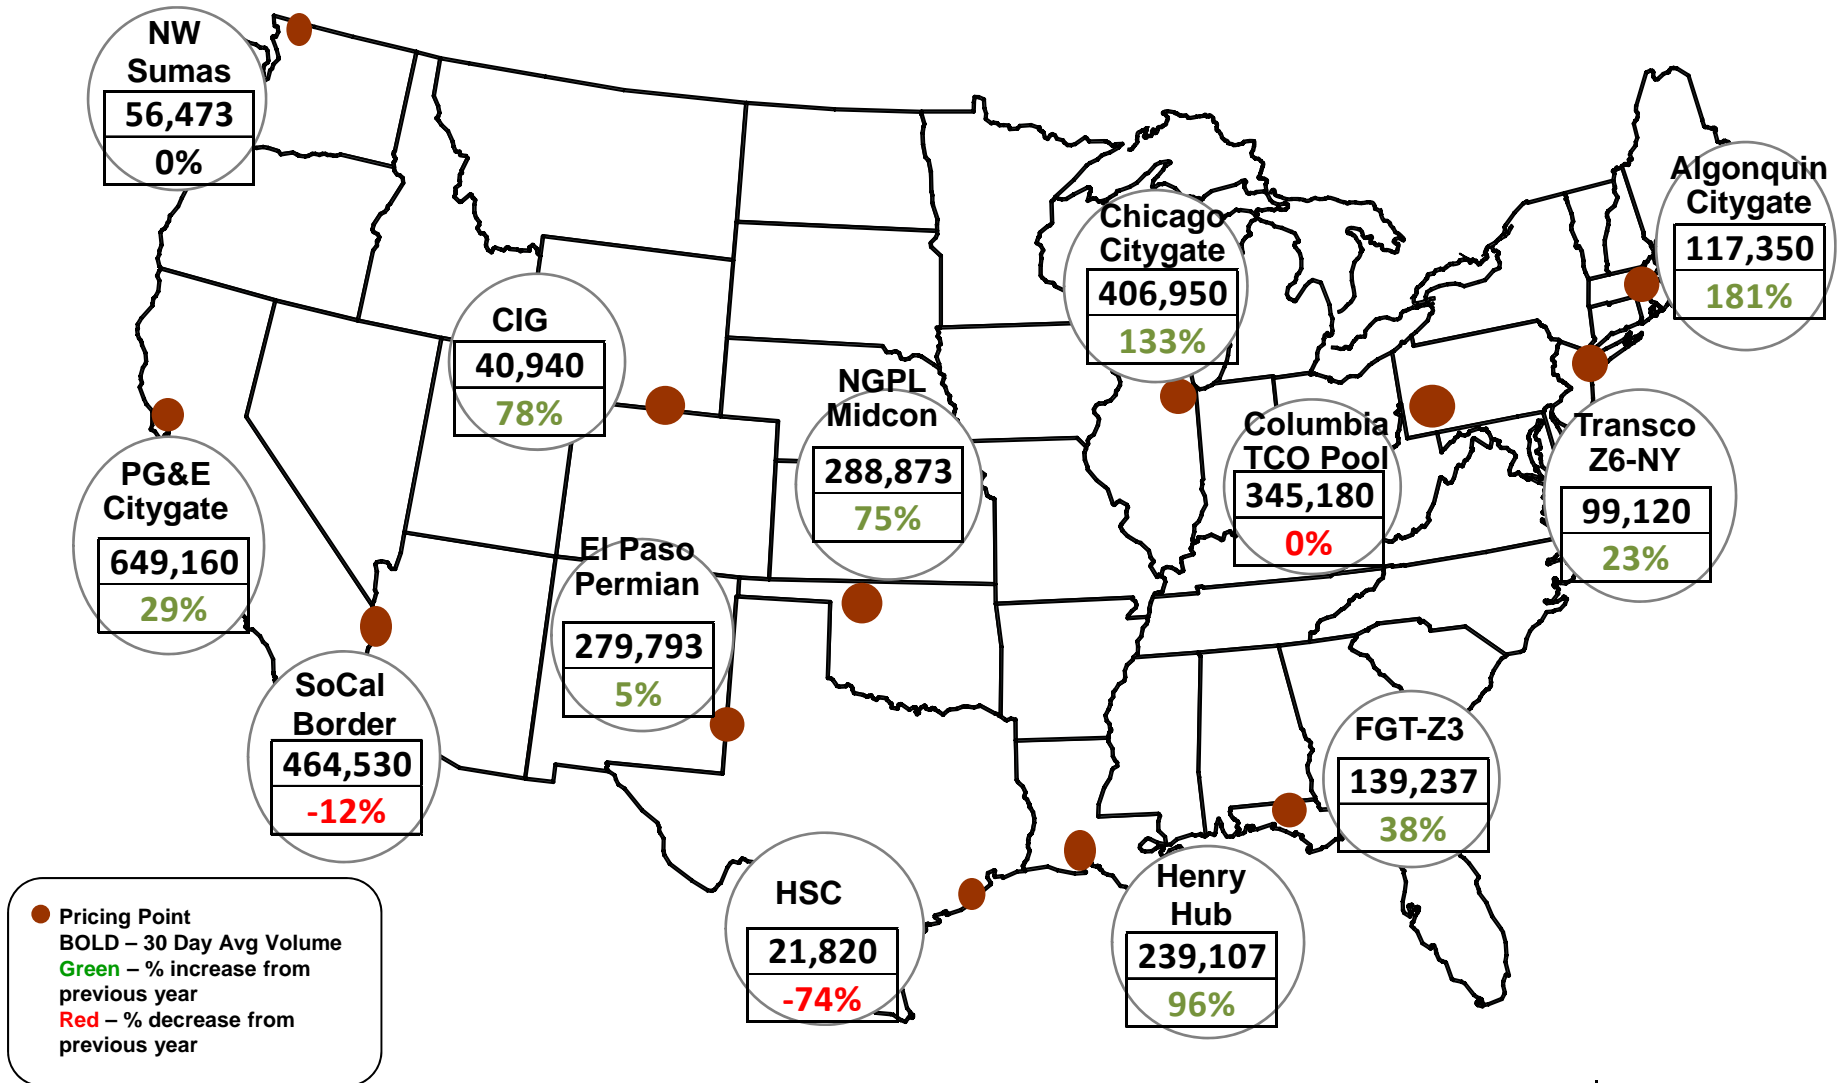

Federal Energy Regulatory Commission • Market Oversight • www.ferc.gov/oversight

Spot Natural Gas Trading Volumes 30 Day Average (MMBtus)

Source: ICE

Updated 8/18/2015