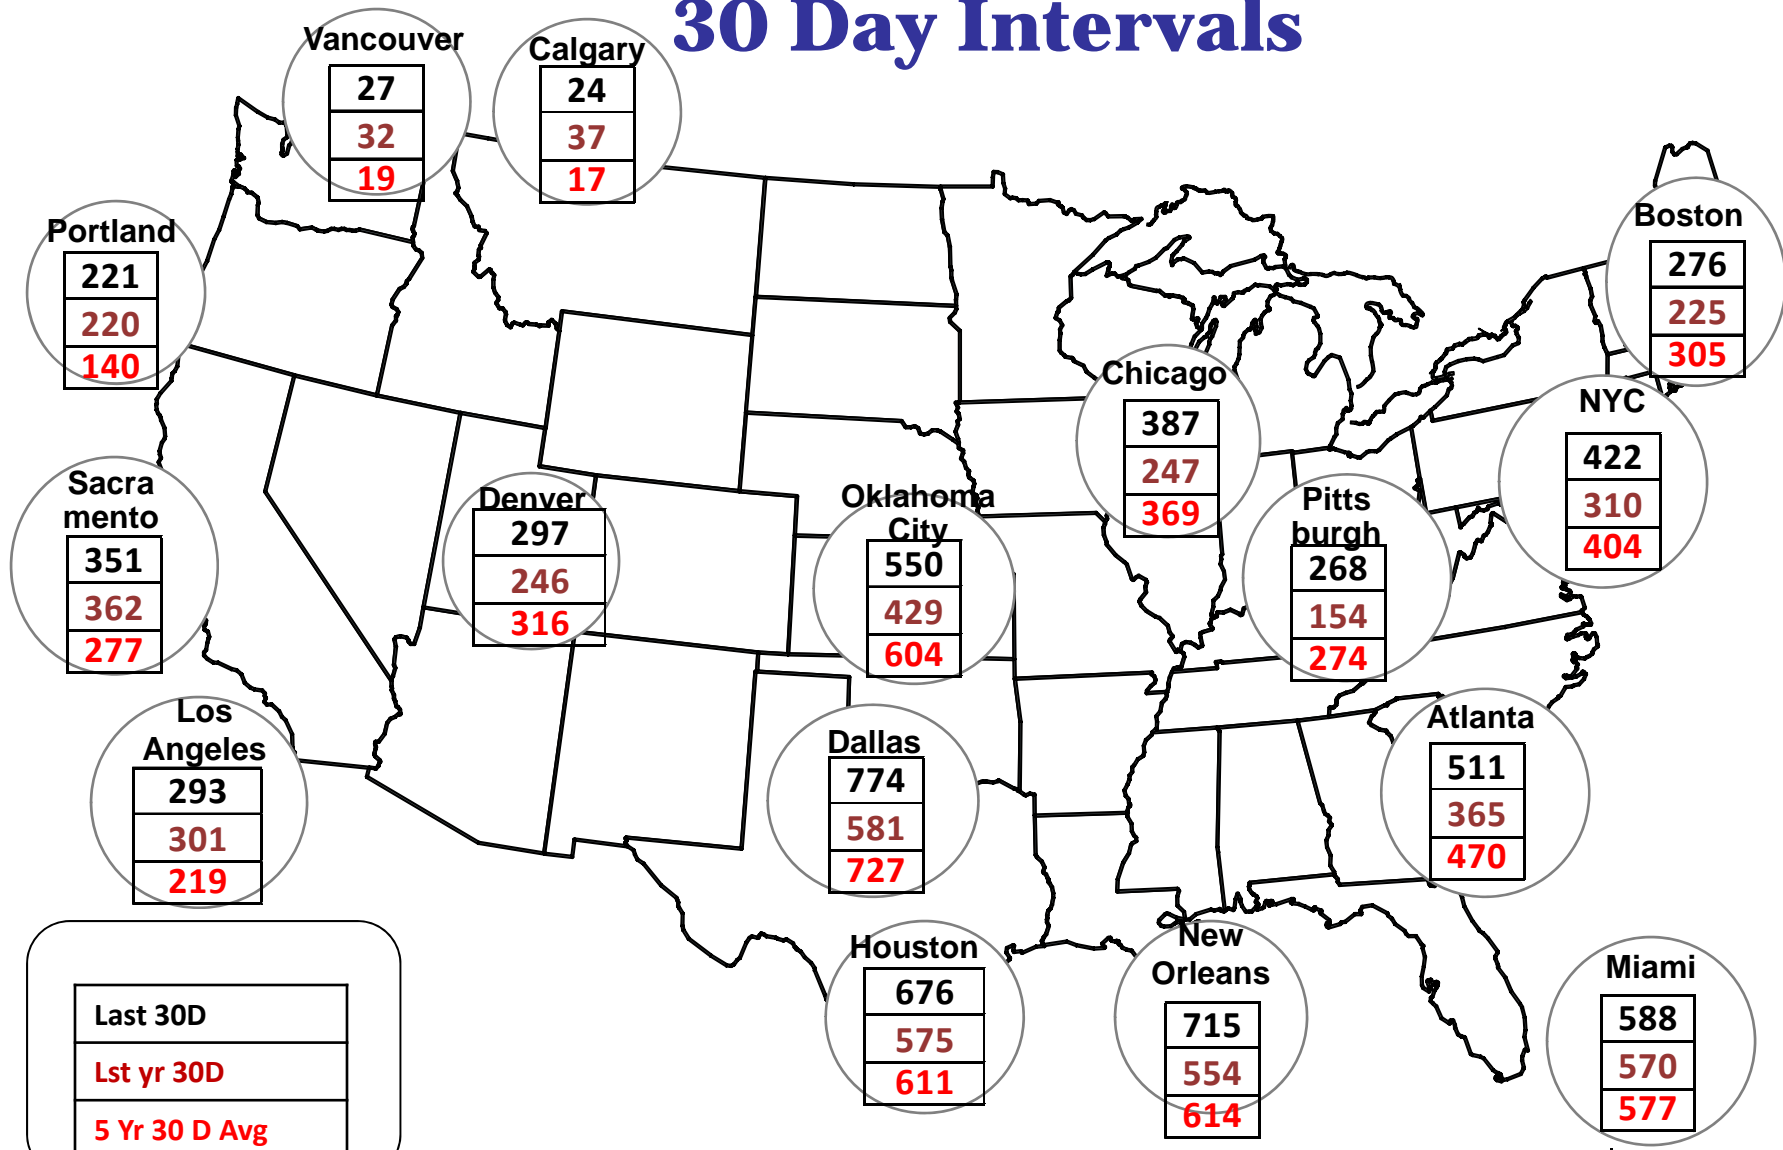

Cumulative HDDs by City 30 Day Intervals

● City Location

Last 30D
Lst yr 30D
5 Yr 30 D Avg

Source: Bloomberg Weather

Updated 8/18/2015

Cumulative CDDs by City 30 Day Intervals

Source: Bloomberg Weather

Updated 8/18/2015