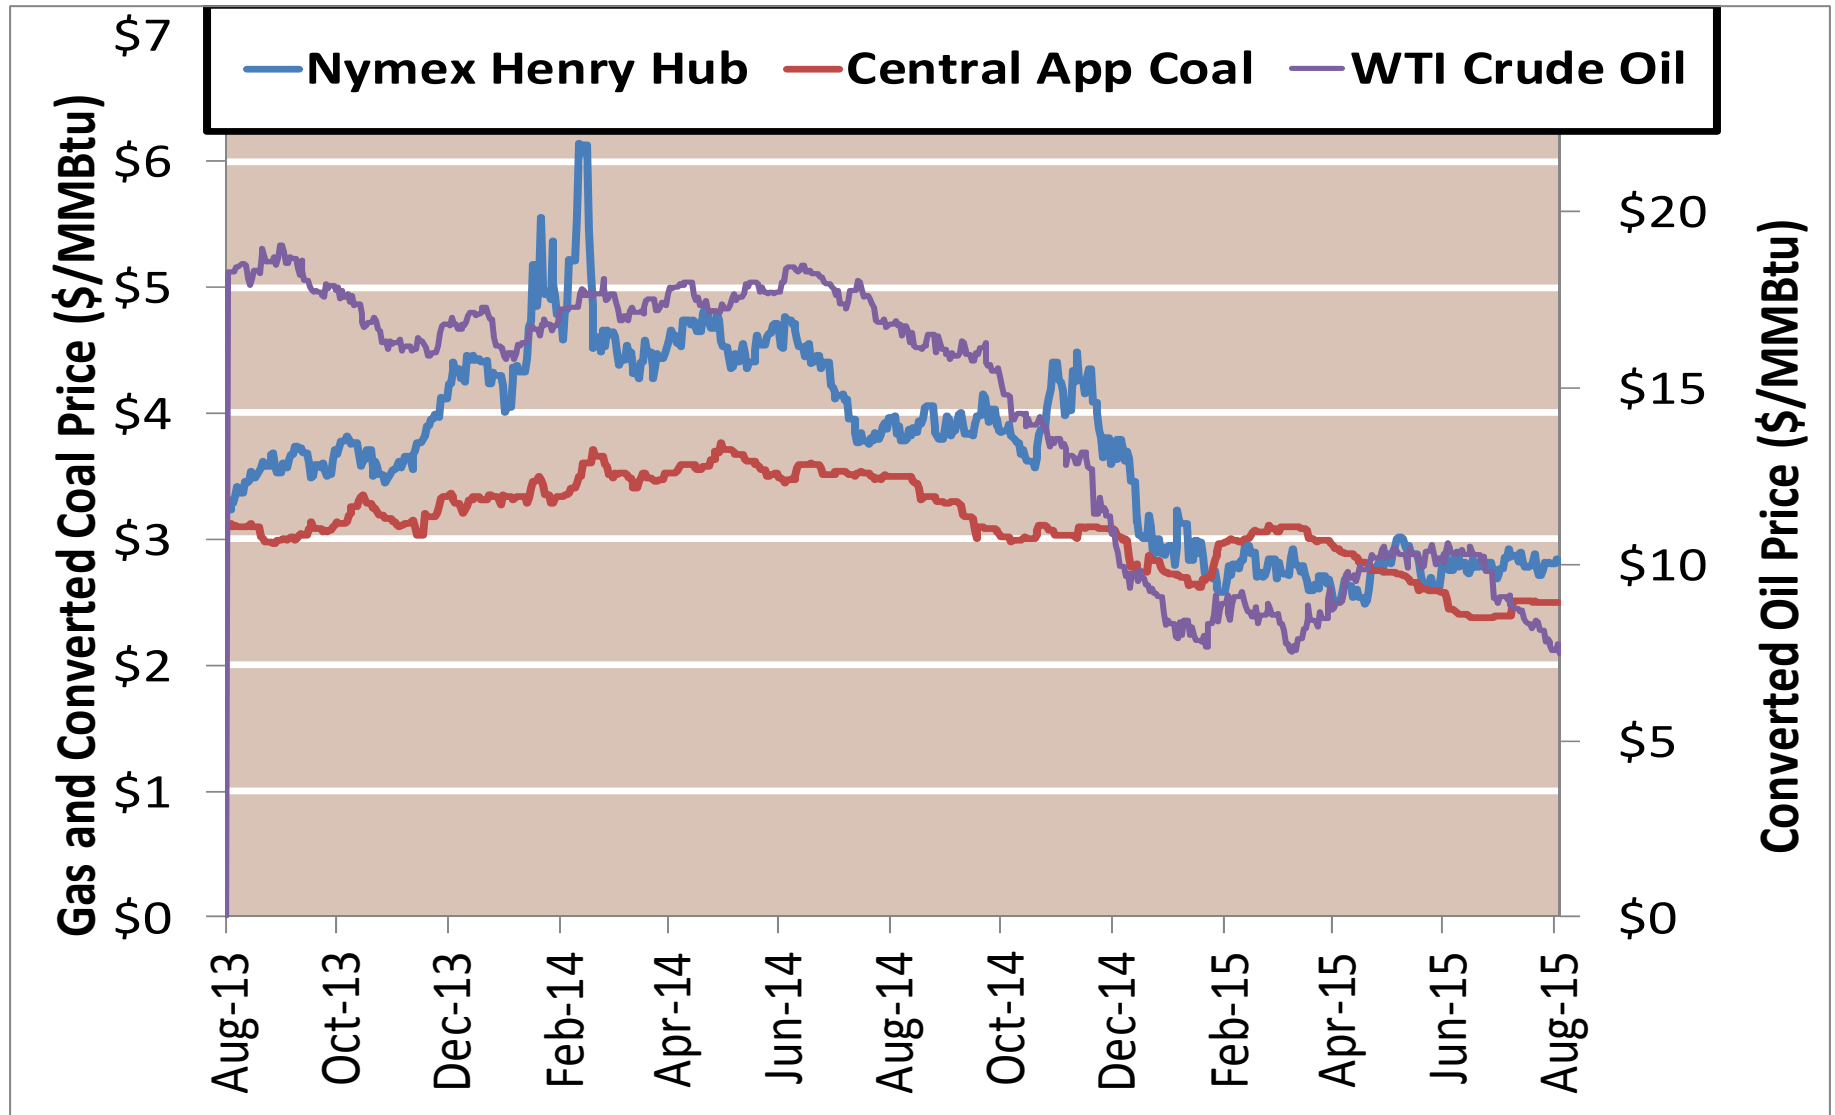

Cumulative HDDs by City 30 Day Intervals

● City Location

Last 30D
Lst yr 30D
5 Yr 30 D Avg

Source: Bloomberg Weather

Updated 8/18/2015

Cumulative CDDs by City 30 Day Intervals

Source: Bloomberg Weather

Updated 8/18/2015

Federal Energy Regulatory Commission • Market Oversight • www.ferc.gov/oversight

Spot Natural Gas Prices 30 Day Average (\$/MMBtu)

Source: ICE

Updated 8/18/2015

Federal Energy Regulatory Commission • Market Oversight • www.ferc.gov/oversight

Spot Natural Gas Trading Volumes 30 Day Average (MMBtus)

Source: ICE

Updated 8/18/2015

Gas vs Coal

Nymex Futures Curves

Brent vs WTI

Nymex Settlement

Natural Gas Liquids (NGLs) Prices