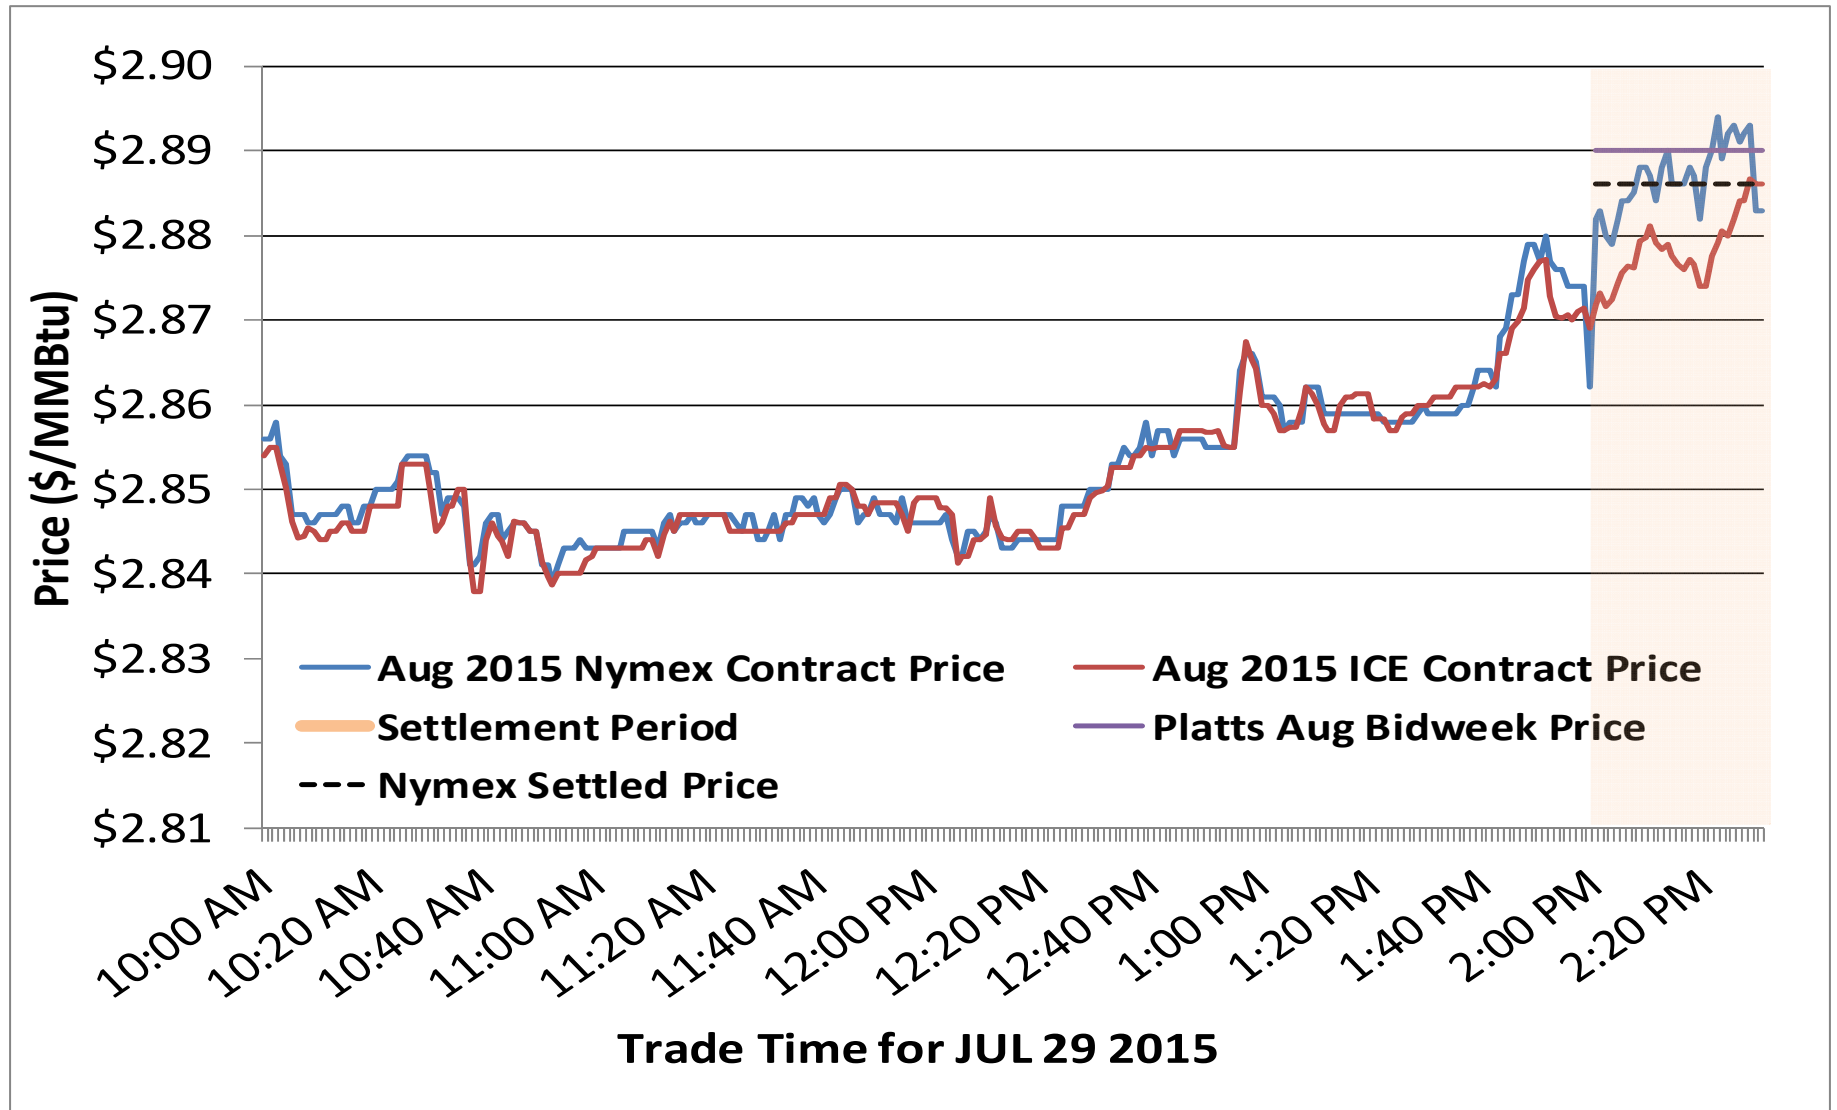

Federal Energy Regulatory Commission • Market Oversight • www.ferc.gov/oversight

Spot Natural Gas Prices 30 Day Average (\$/MMBtu)

Source: ICE

Updated 8/18/2015

Federal Energy Regulatory Commission • Market Oversight • www.ferc.gov/oversight

Spot Natural Gas Trading Volumes 30 Day Average (MMBtus)

Source: ICE

Updated 8/18/2015

Gas vs Coal

Nymex Futures Curves

Brent vs WTI

Nymex Settlement

Natural Gas Liquids (NGLs) Prices