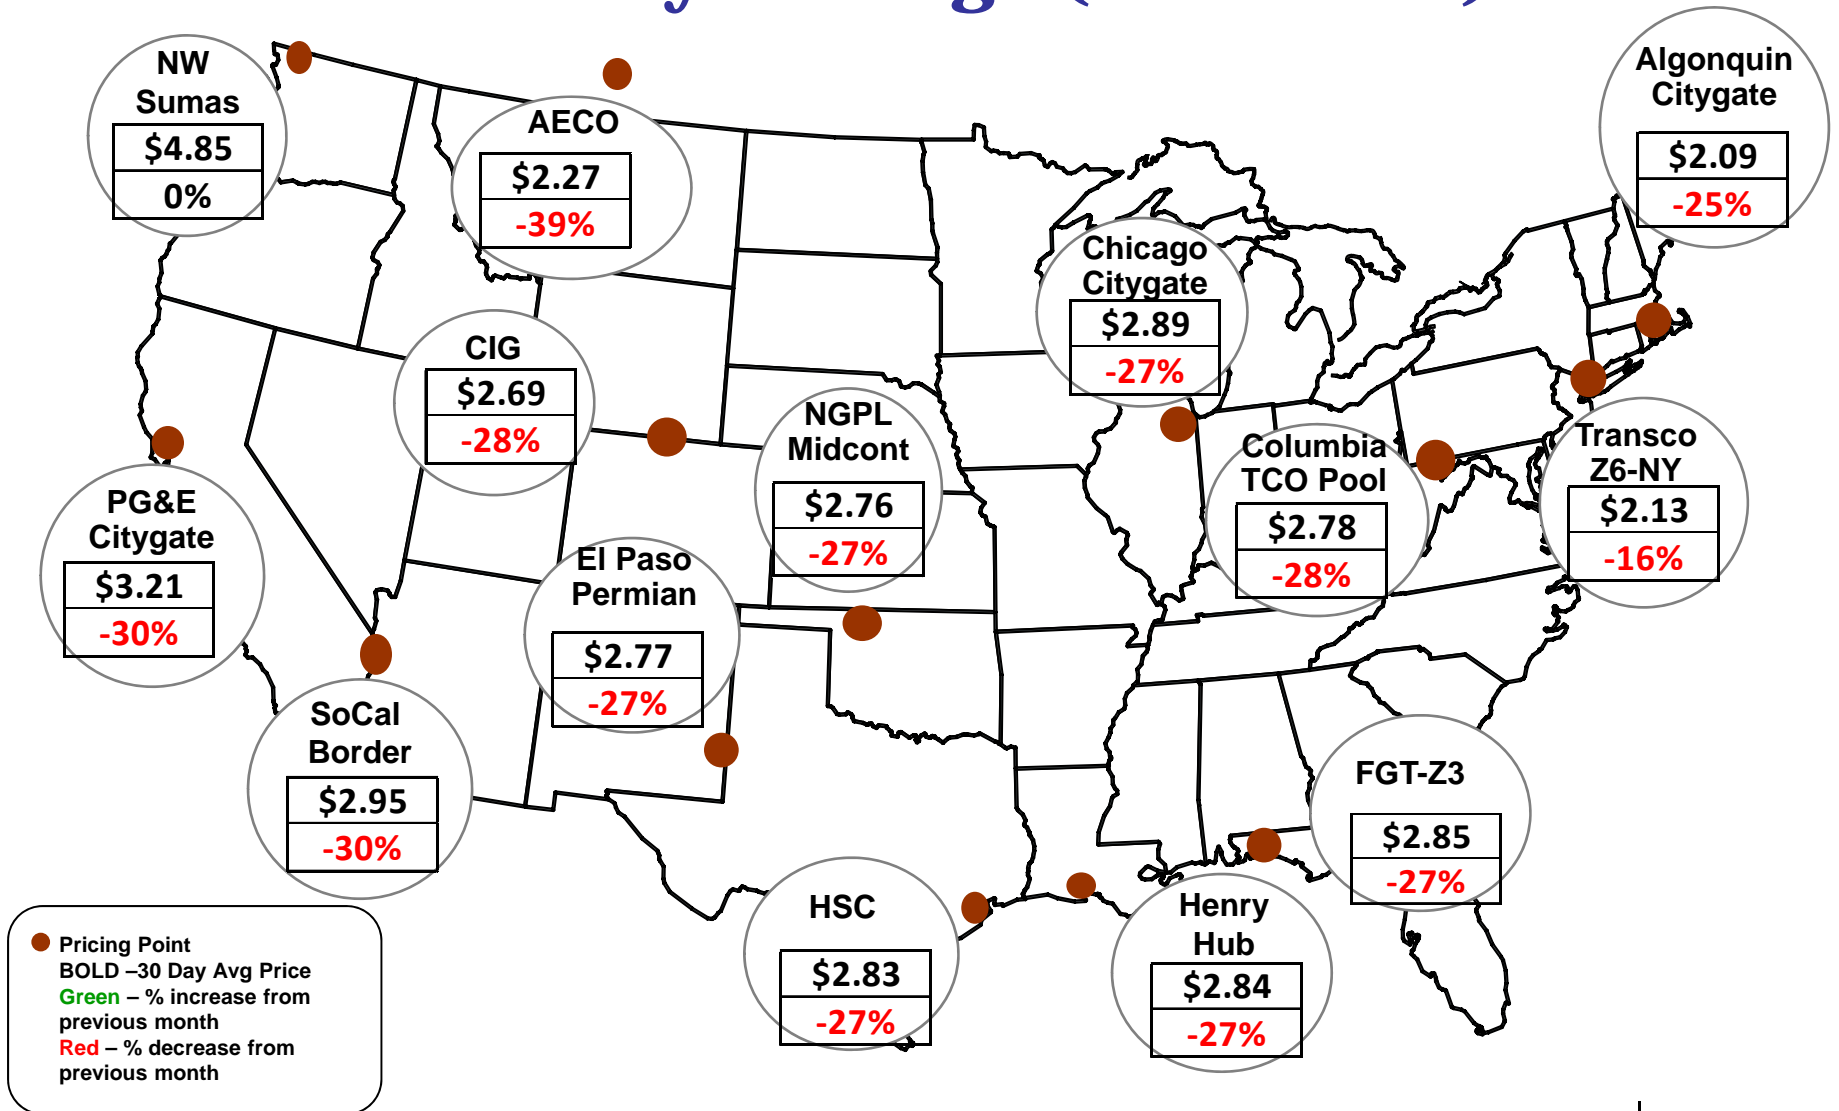

Cumulative HDDs by City 30 Day Intervals

● City Location

Last 30D
Lst yr 30D
5 Yr 30 D Avg

Source: Bloomberg Weather

Updated 8/18/2015

Cumulative CDDs by City 30 Day Intervals

Source: Bloomberg Weather

Updated 8/18/2015

Federal Energy Regulatory Commission • Market Oversight • www.ferc.gov/oversight

Spot Natural Gas Prices 30 Day Average (\$/MMBtu)

Source: ICE

Updated 8/18/2015

Federal Energy Regulatory Commission • Market Oversight • www.ferc.gov/oversight