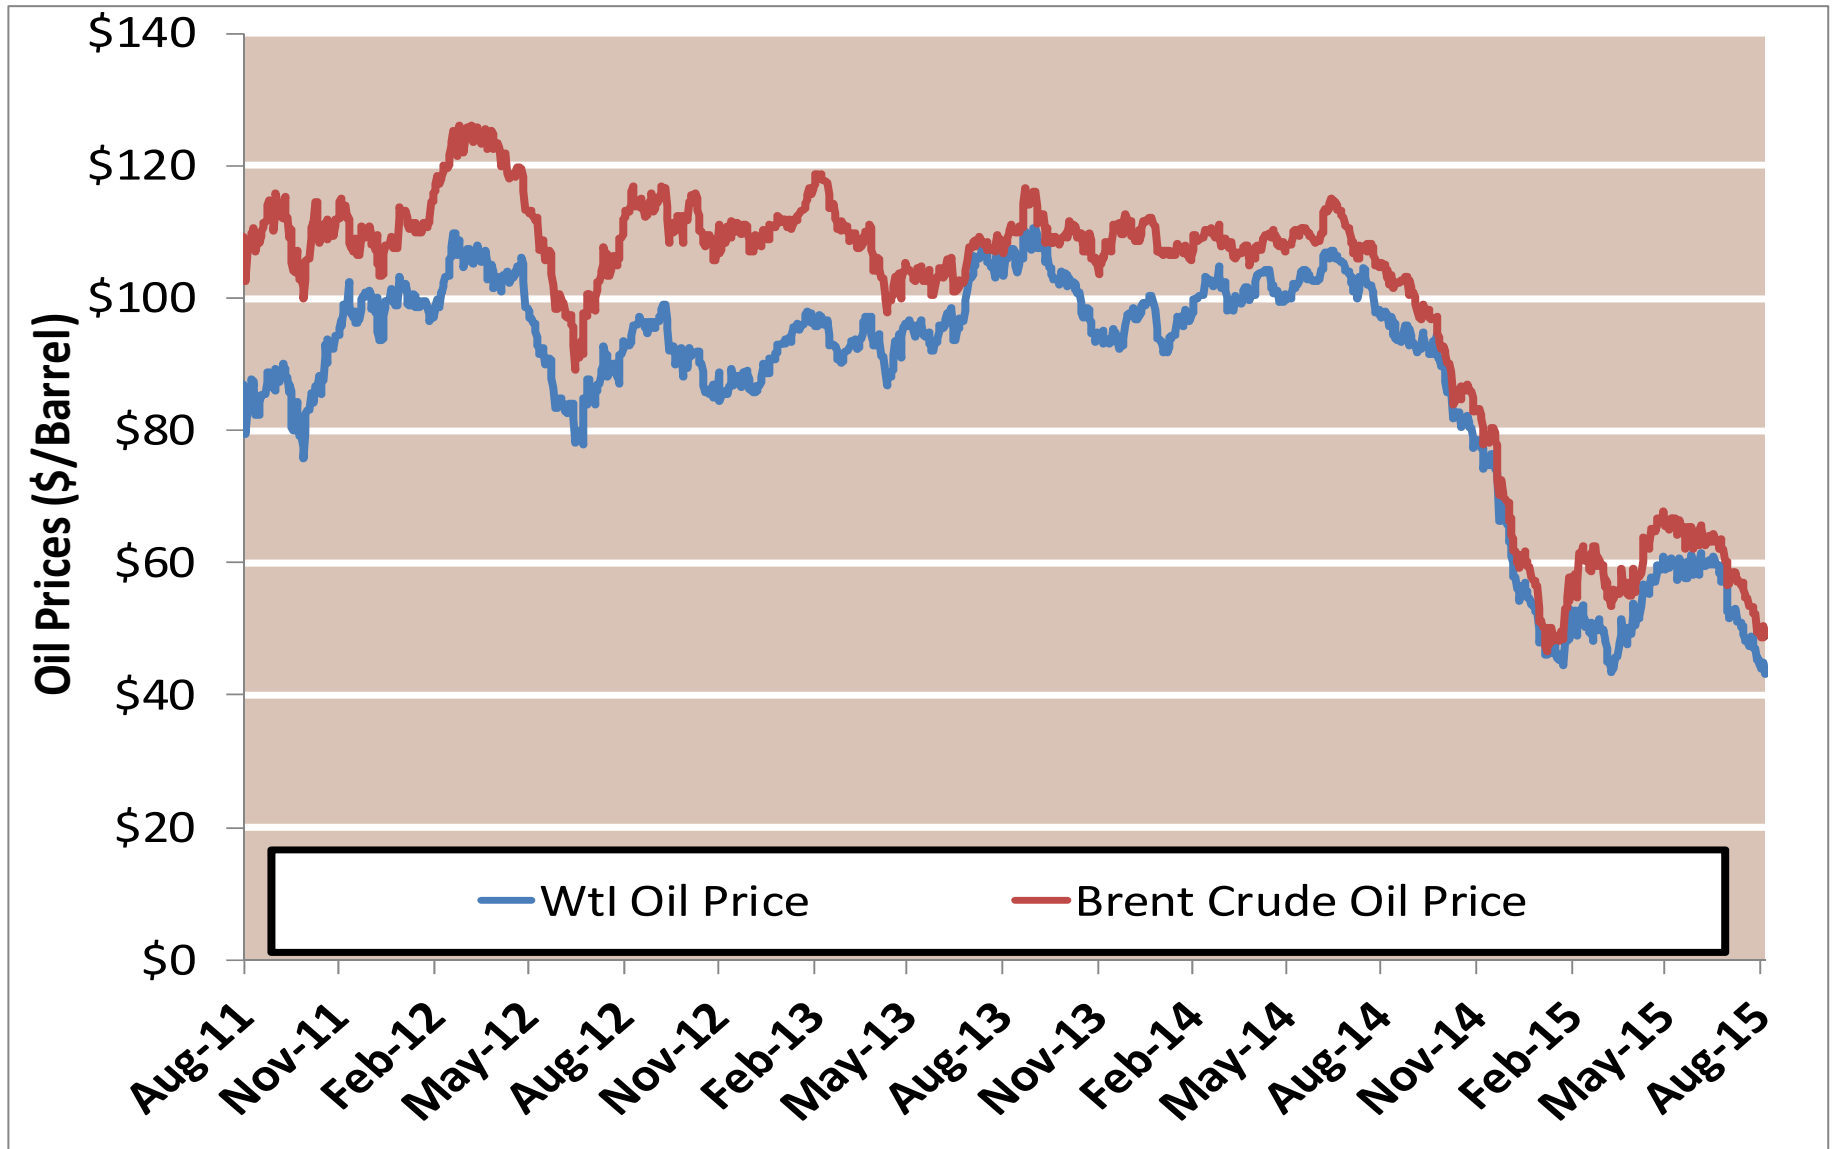

Cumulative HDDs by City 30 Day Intervals

● City Location

Last 30D
Lst yr 30D
5 Yr 30 D Avg

Source: Bloomberg Weather

Updated 8/18/2015

Cumulative CDDs by City 30 Day Intervals

Source: Bloomberg Weather

Updated 8/18/2015

Federal Energy Regulatory Commission • Market Oversight • www.ferc.gov/oversight

Spot Natural Gas Prices 30 Day Average (\$/MMBtu)

Source: ICE

Updated 8/18/2015

Federal Energy Regulatory Commission • Market Oversight • www.ferc.gov/oversight

Spot Natural Gas Trading Volumes 30 Day Average (MMBtus)

Source: ICE

Updated 8/18/2015

Gas vs Coal

Nymex Futures Curves

Brent vs WTI

Nymex Settlement

Natural Gas Liquids (NGLs) Prices