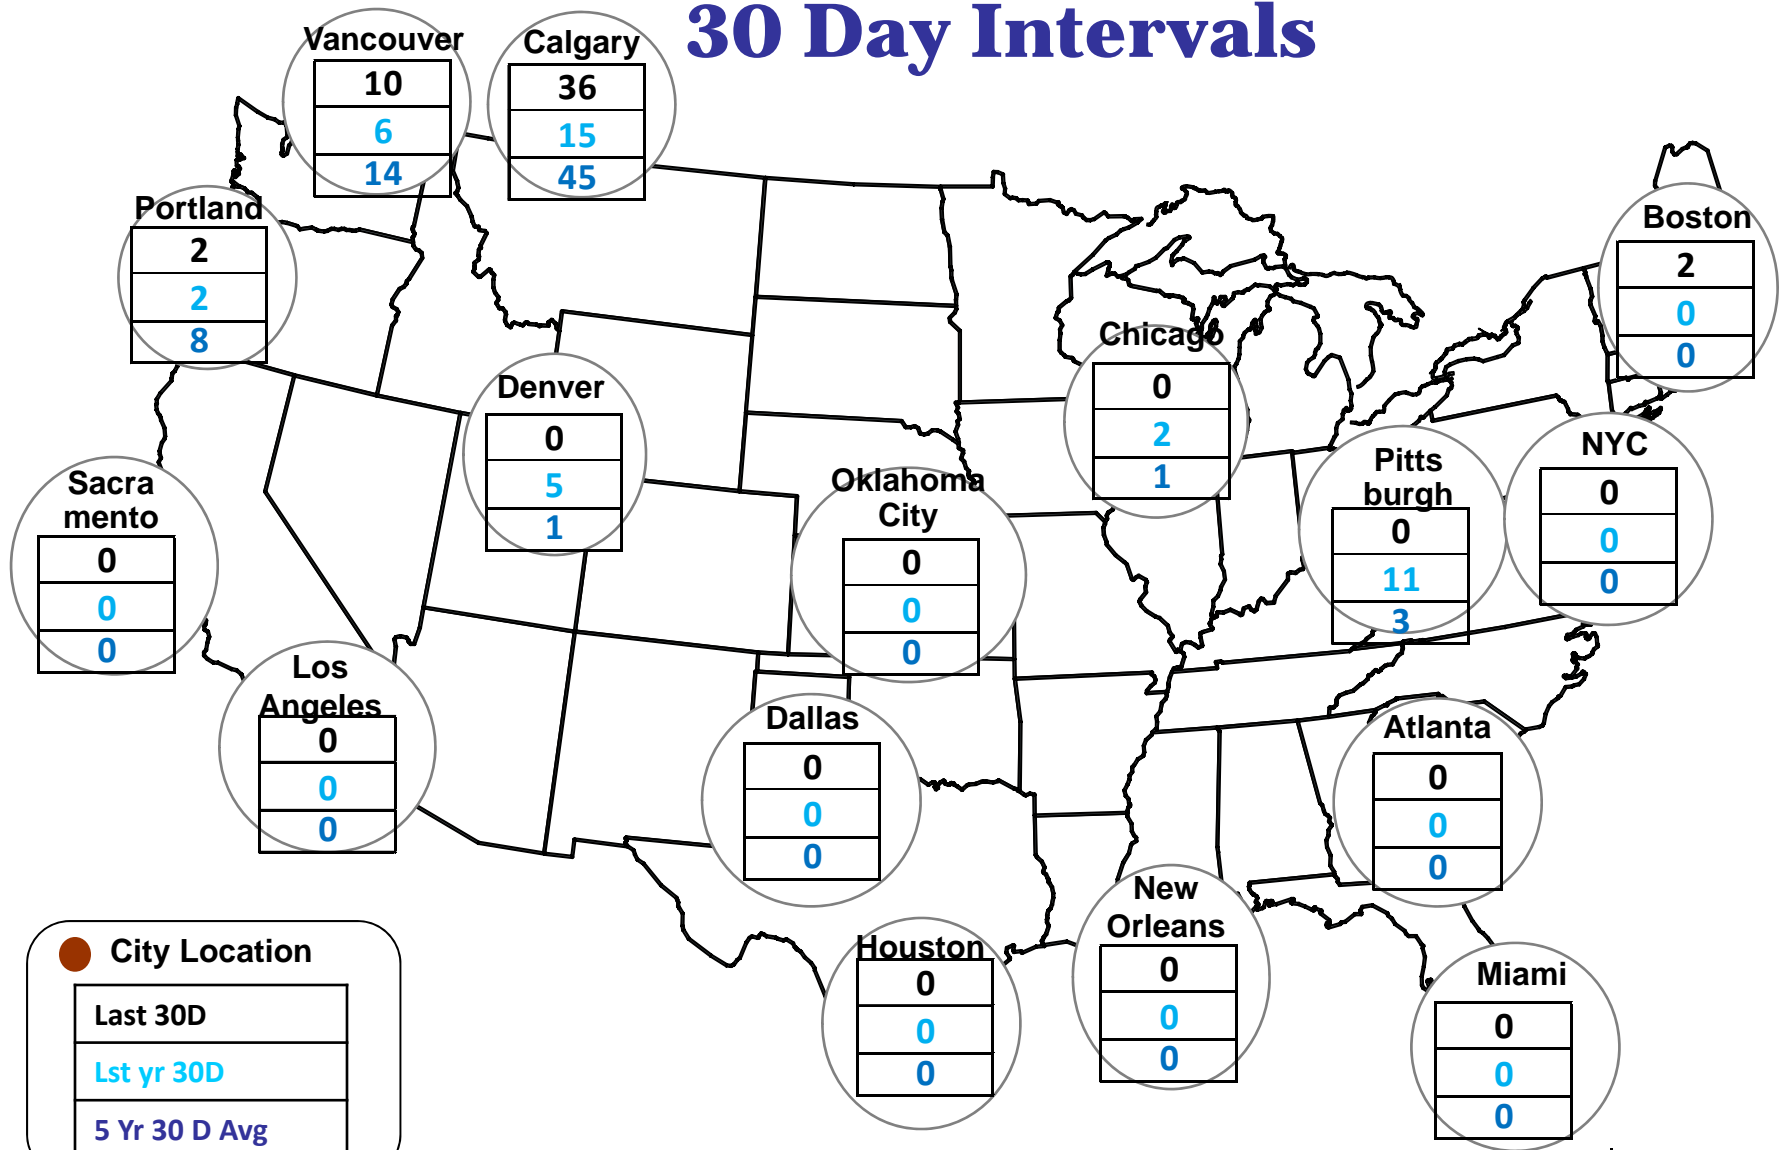

Cumulative HDDs by City 30 Day Intervals

● City Location

Last 30D
Lst yr 30D
5 Yr 30 D Avg

Source: Bloomberg Weather

Updated 8/18/2015

Cumulative CDDs by City 30 Day Intervals

Source: Bloomberg Weather

Updated 8/18/2015