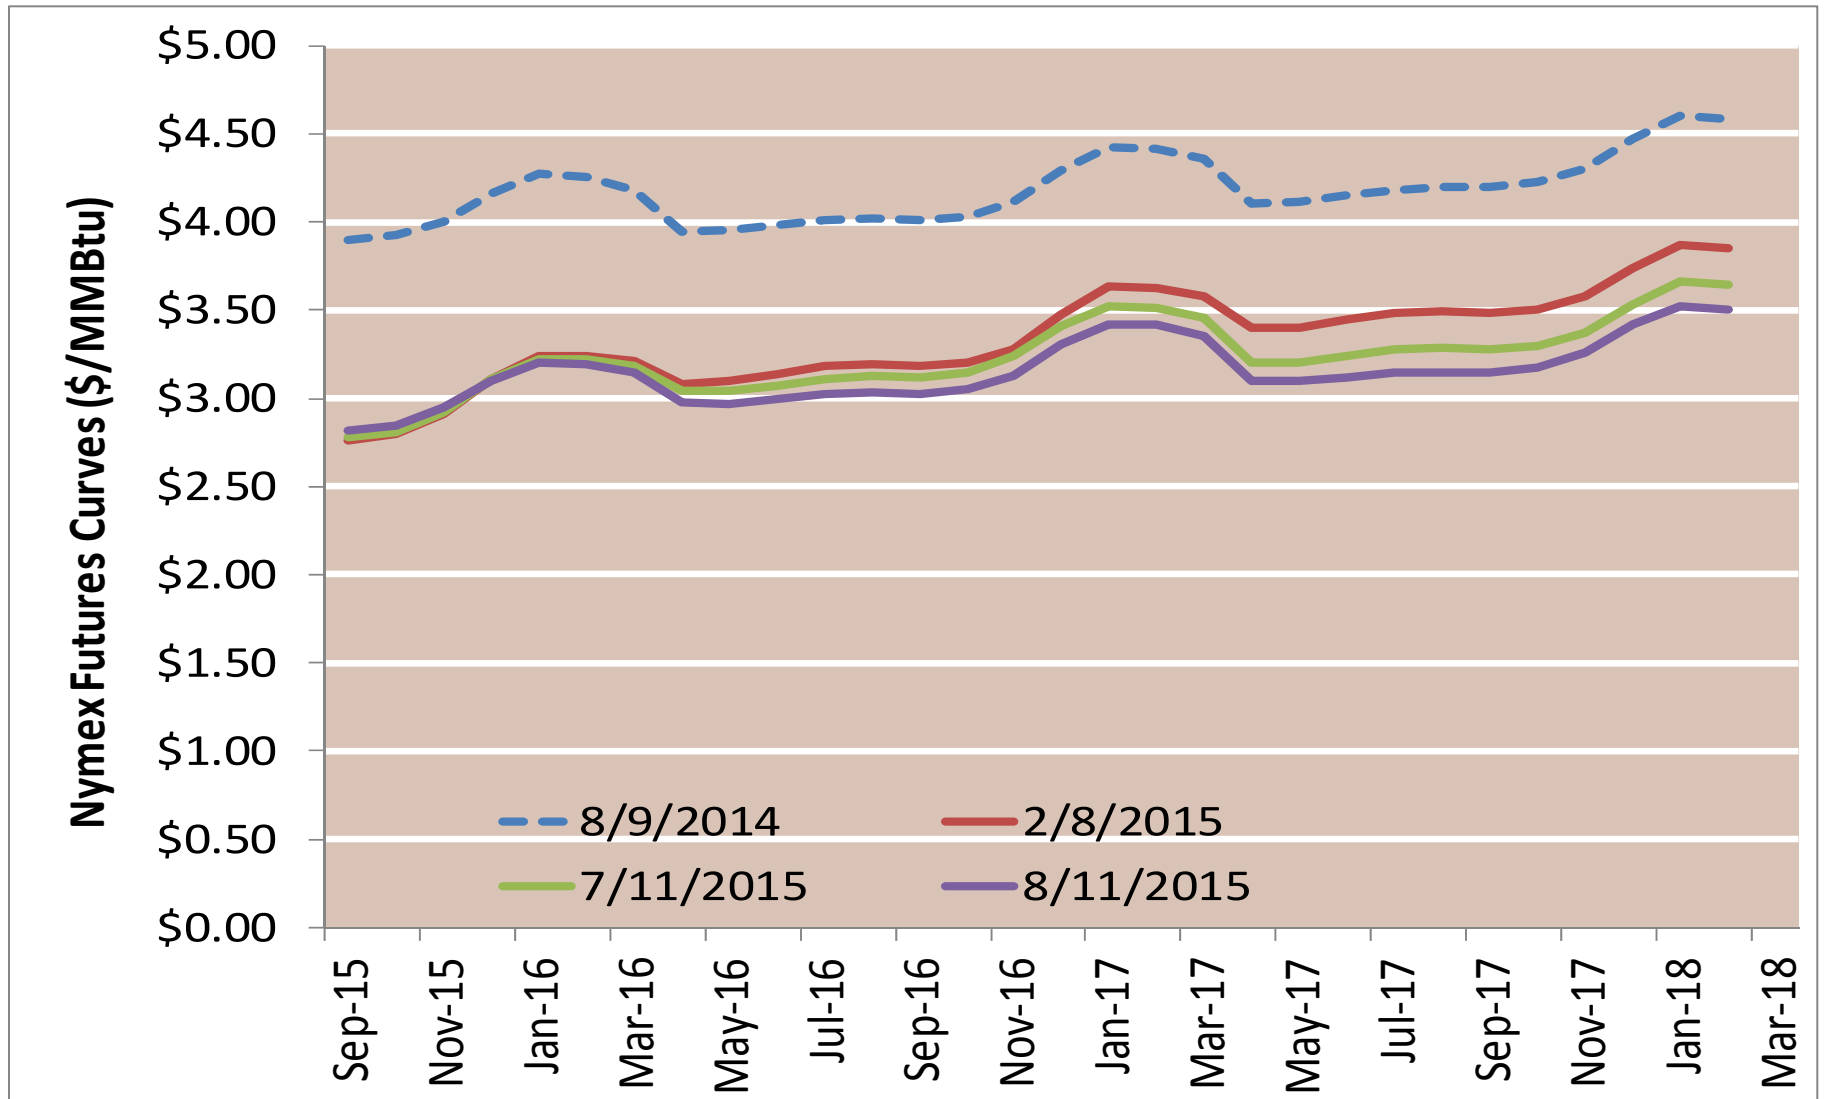

Cumulative HDDs by City 30 Day Intervals

● City Location

Last 30D
Lst yr 30D
5 Yr 30 D Avg

Source: Bloomberg Weather

Updated 8/18/2015

Cumulative CDDs by City 30 Day Intervals

Source: Bloomberg Weather

Updated 8/18/2015

Federal Energy Regulatory Commission • Market Oversight • www.ferc.gov/oversight

Spot Natural Gas Prices 30 Day Average (\$/MMBtu)

Source: ICE

Updated 8/18/2015

Federal Energy Regulatory Commission • Market Oversight • www.ferc.gov/oversight

Spot Natural Gas Trading Volumes 30 Day Average (MMBtus)

Source: ICE

Updated 8/18/2015

Gas vs Coal

Nymex Futures Curves

Brent vs WTI

Nymex Settlement

Natural Gas Liquids (NGLs) Prices