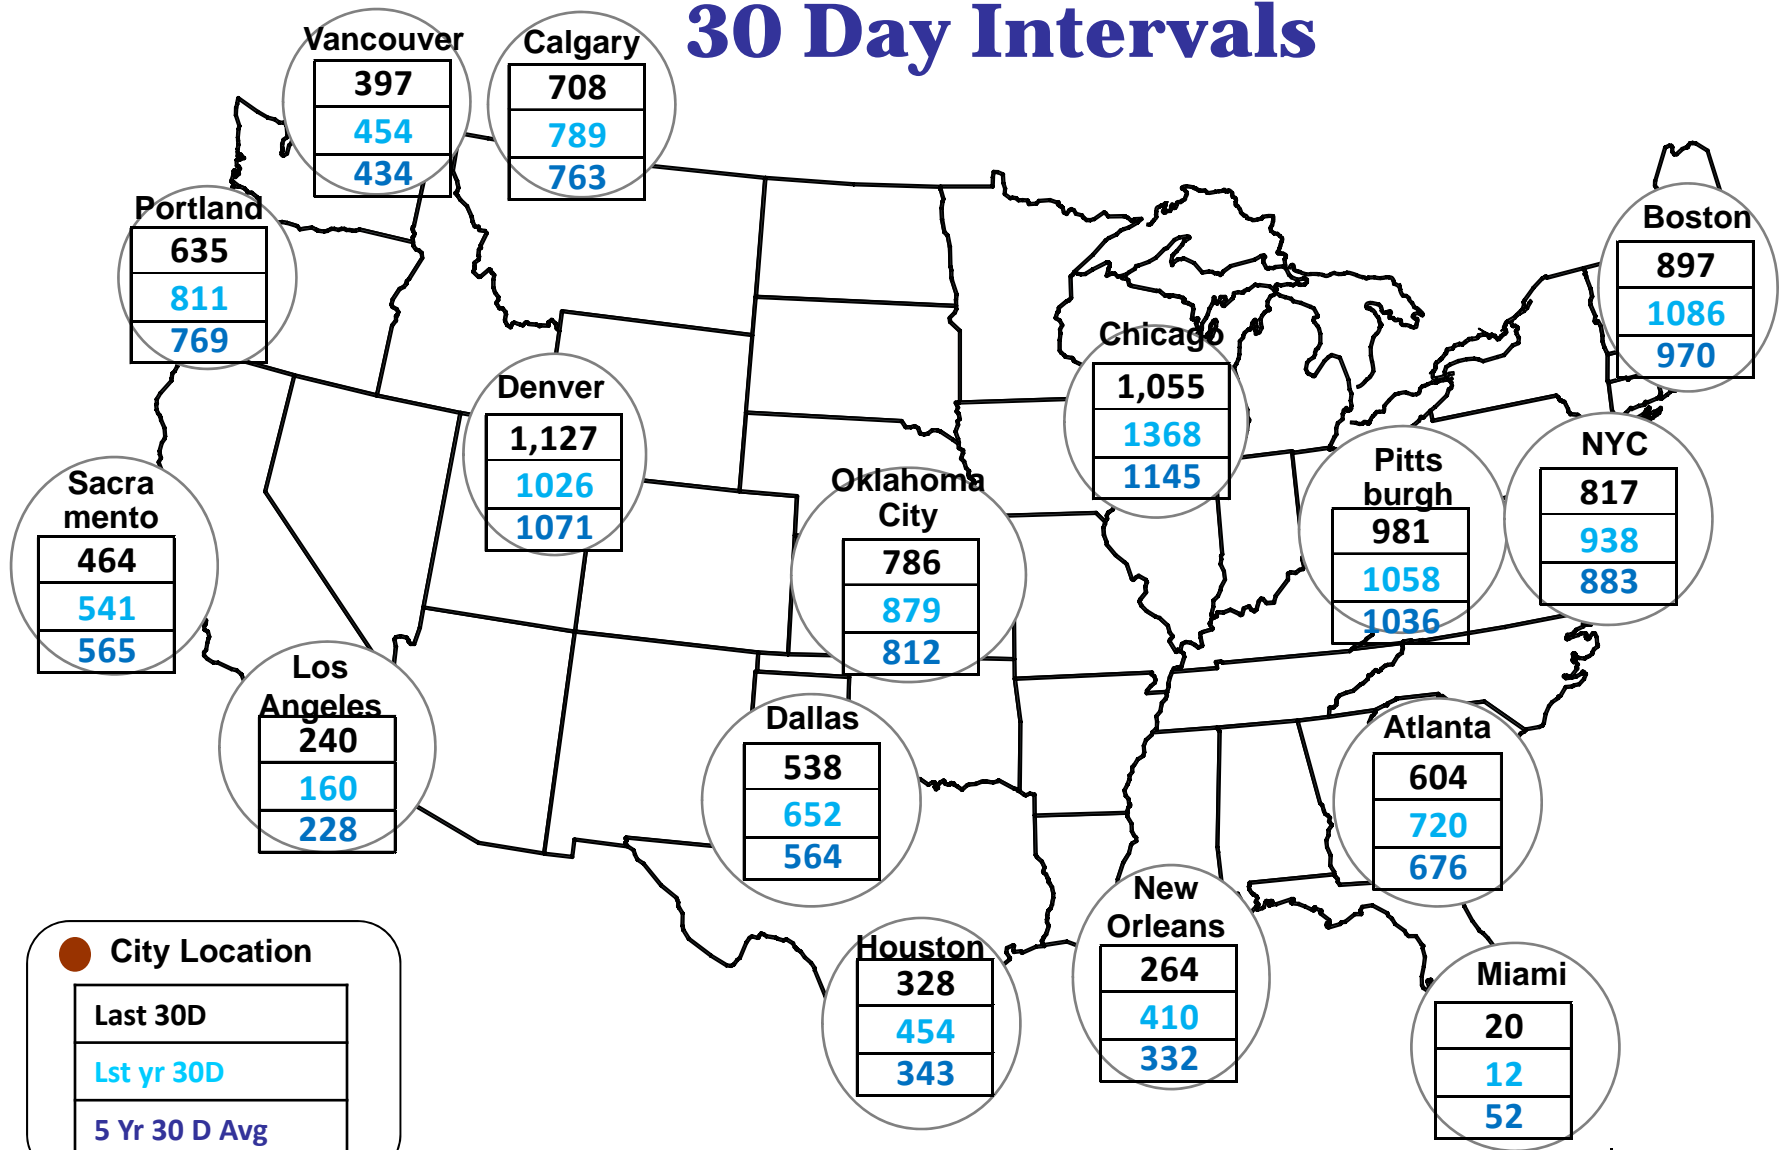

Cumulative HDDs by City 30 Day Intervals

● City Location

Last 30D
Lst yr 30D
5 Yr 30 D Avg

Source: Bloomberg Weather

Updated 1/13/2015

Cumulative CDDs by City 30 Day Intervals

Source: Bloomberg Weather

Updated 1/13/2015