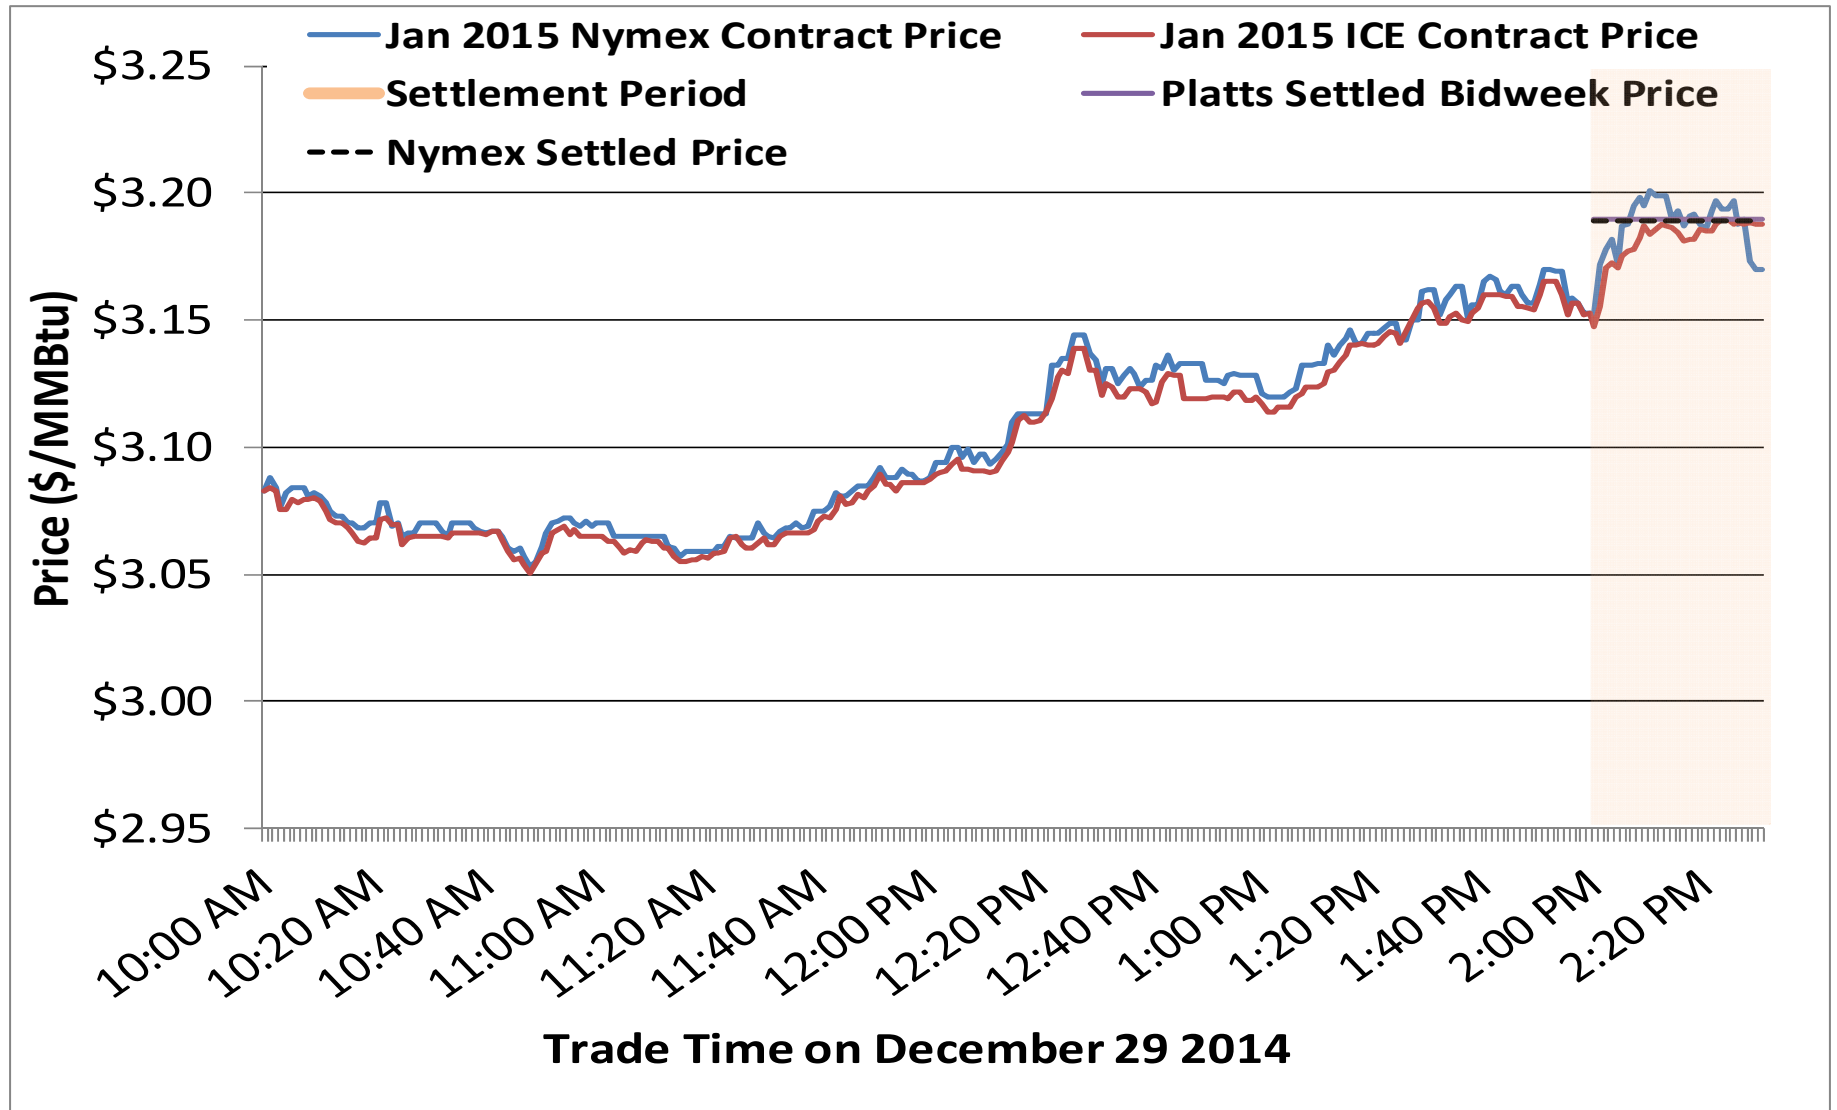

Federal Energy Regulatory Commission • Market Oversight • www.ferc.gov/oversight

Spot Natural Gas Prices 30 Day Average (\$/MMBtu)

Source: ICE

Updated 1/13/2015

Federal Energy Regulatory Commission • Market Oversight • www.ferc.gov/oversight

Spot Natural Gas Trading Volumes 30 Day Average (MMBtus)

Source: ICE

Updated 1/13/2015

Gas vs Coal

Nymex Futures Curves

Brent vs WTI

Nymex Settlement

Natural Gas Liquids (NGLs) Prices