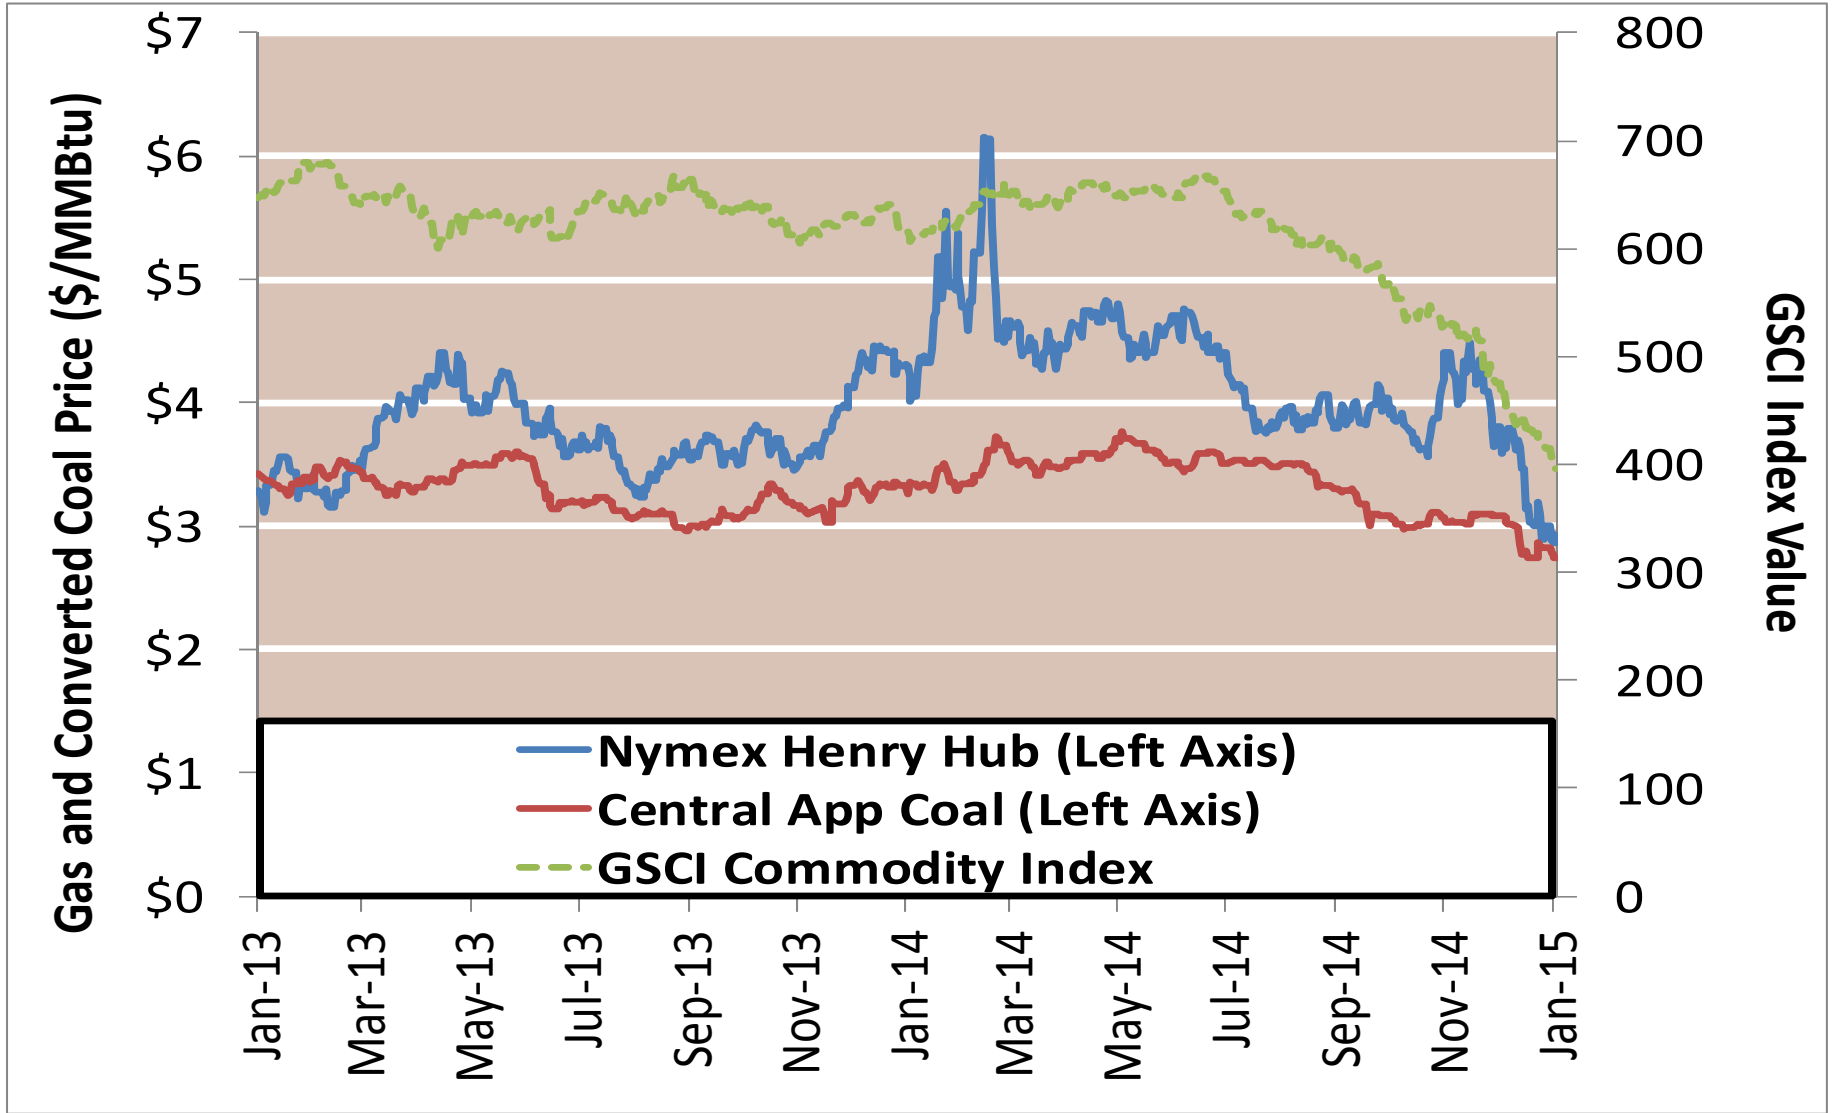

Cumulative HDDs by City 30 Day Intervals

● City Location

Last 30D
Lst yr 30D
5 Yr 30 D Avg

Source: Bloomberg Weather

Updated 1/13/2015

Cumulative CDDs by City 30 Day Intervals

Source: Bloomberg Weather

Updated 1/13/2015

Federal Energy Regulatory Commission • Market Oversight • www.ferc.gov/oversight

Spot Natural Gas Prices 30 Day Average (\$/MMBtu)

Source: ICE

Updated 1/13/2015

Federal Energy Regulatory Commission • Market Oversight • www.ferc.gov/oversight

Spot Natural Gas Trading Volumes 30 Day Average (MMBtus)

Source: ICE

Updated 1/13/2015

Gas vs Coal

Nymex Futures Curves

Brent vs WTI

Nymex Settlement

Natural Gas Liquids (NGLs) Prices