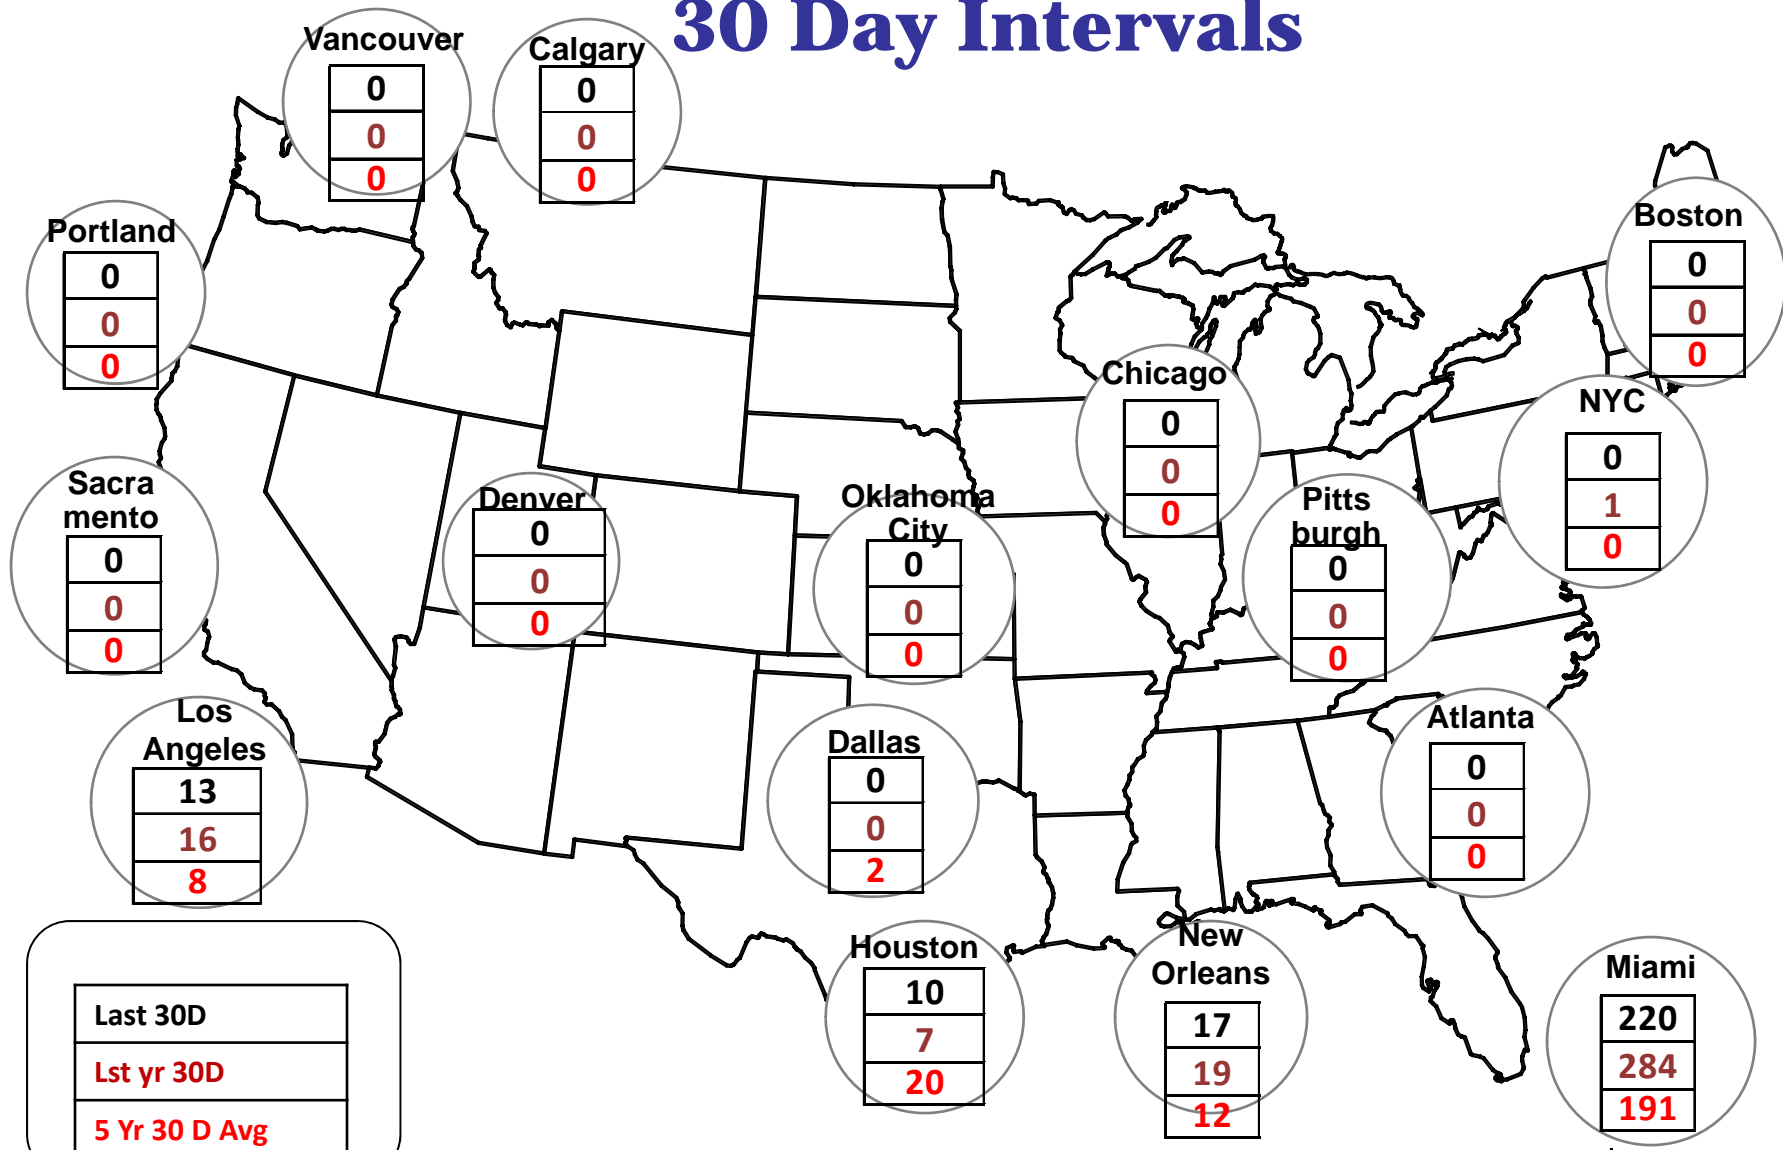

Cumulative HDDs by City 30 Day Intervals

● City Location

Last 30D
Lst yr 30D
5 Yr 30 D Avg

Source: Bloomberg Weather

Updated 1/13/2015

Cumulative CDDs by City 30 Day Intervals

Source: Bloomberg Weather

Updated 1/13/2015

Federal Energy Regulatory Commission • Market Oversight • www.ferc.gov/oversight

Spot Natural Gas Prices 30 Day Average (\$/MMBtu)

Source: ICE

Updated 1/13/2015

Federal Energy Regulatory Commission • Market Oversight • www.ferc.gov/oversight