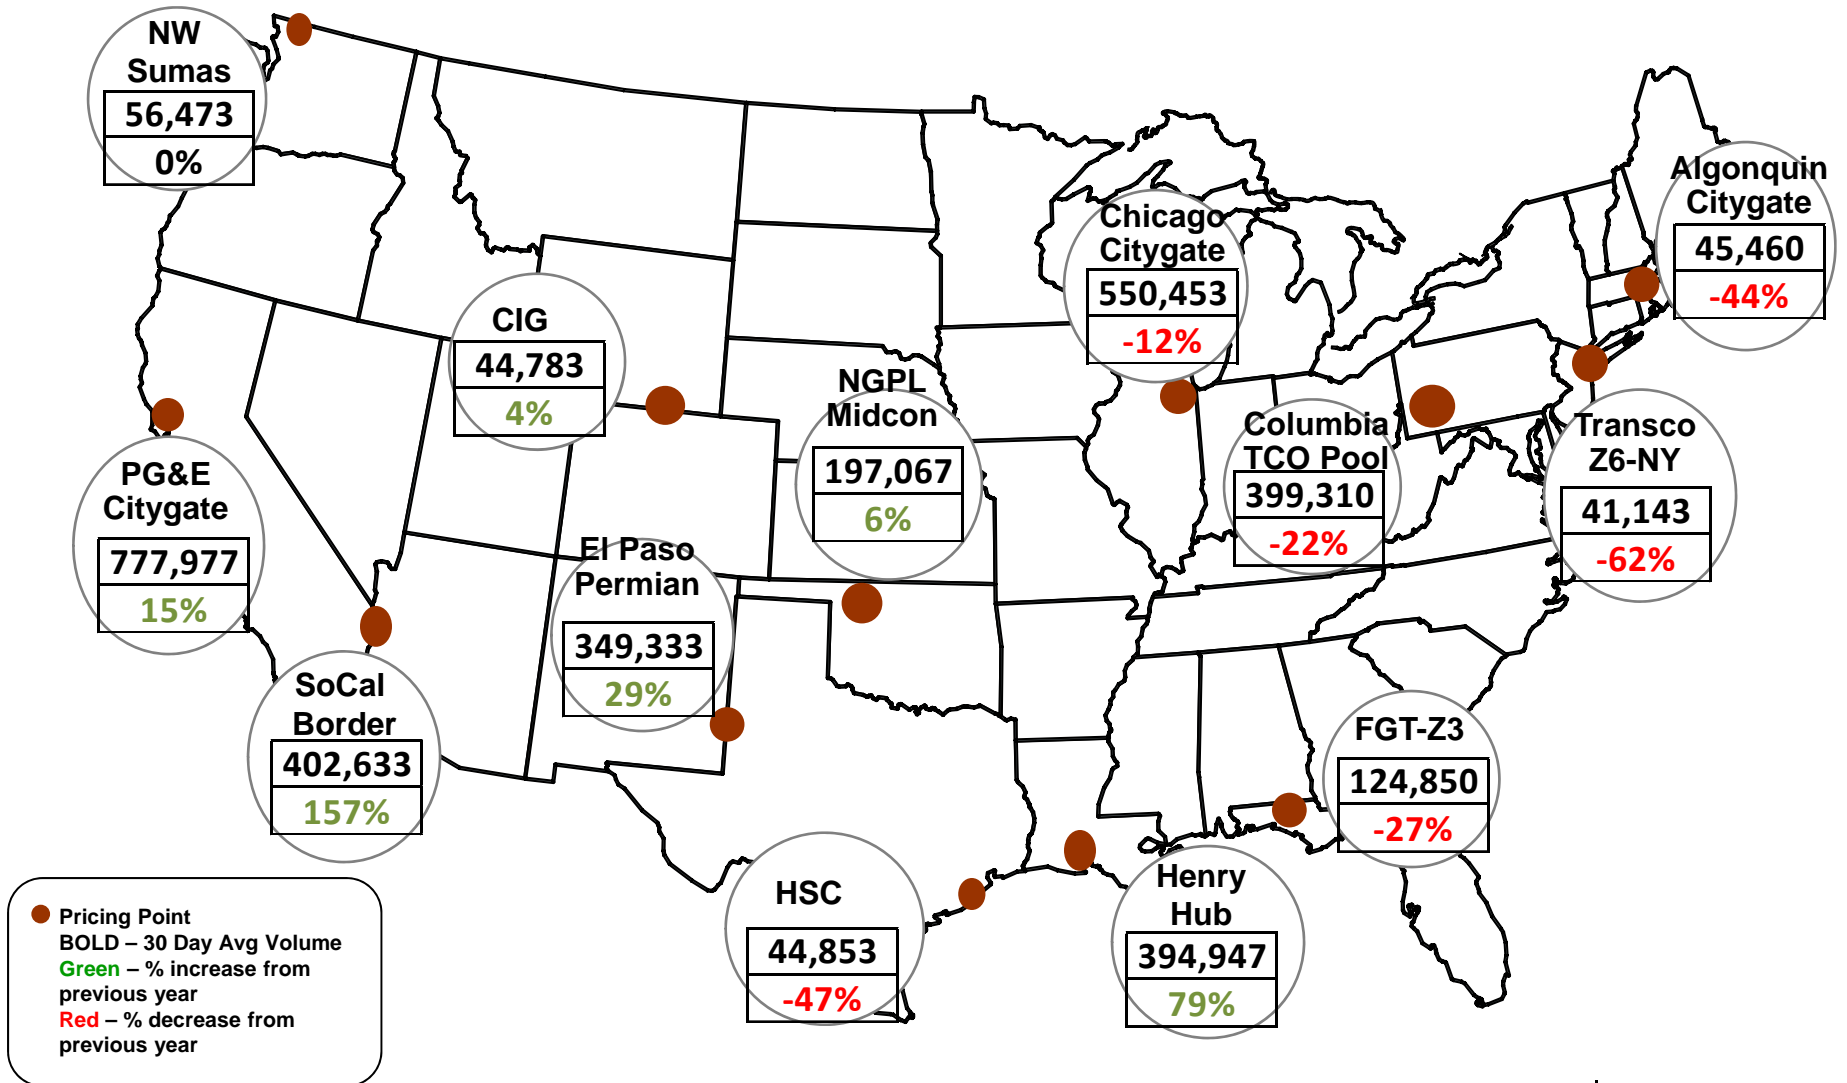

Federal Energy Regulatory Commission • Market Oversight • www.ferc.gov/oversight

Spot Natural Gas Trading Volumes 30 Day Average (MMBtus)

Source: ICE

Updated 1/13/2015