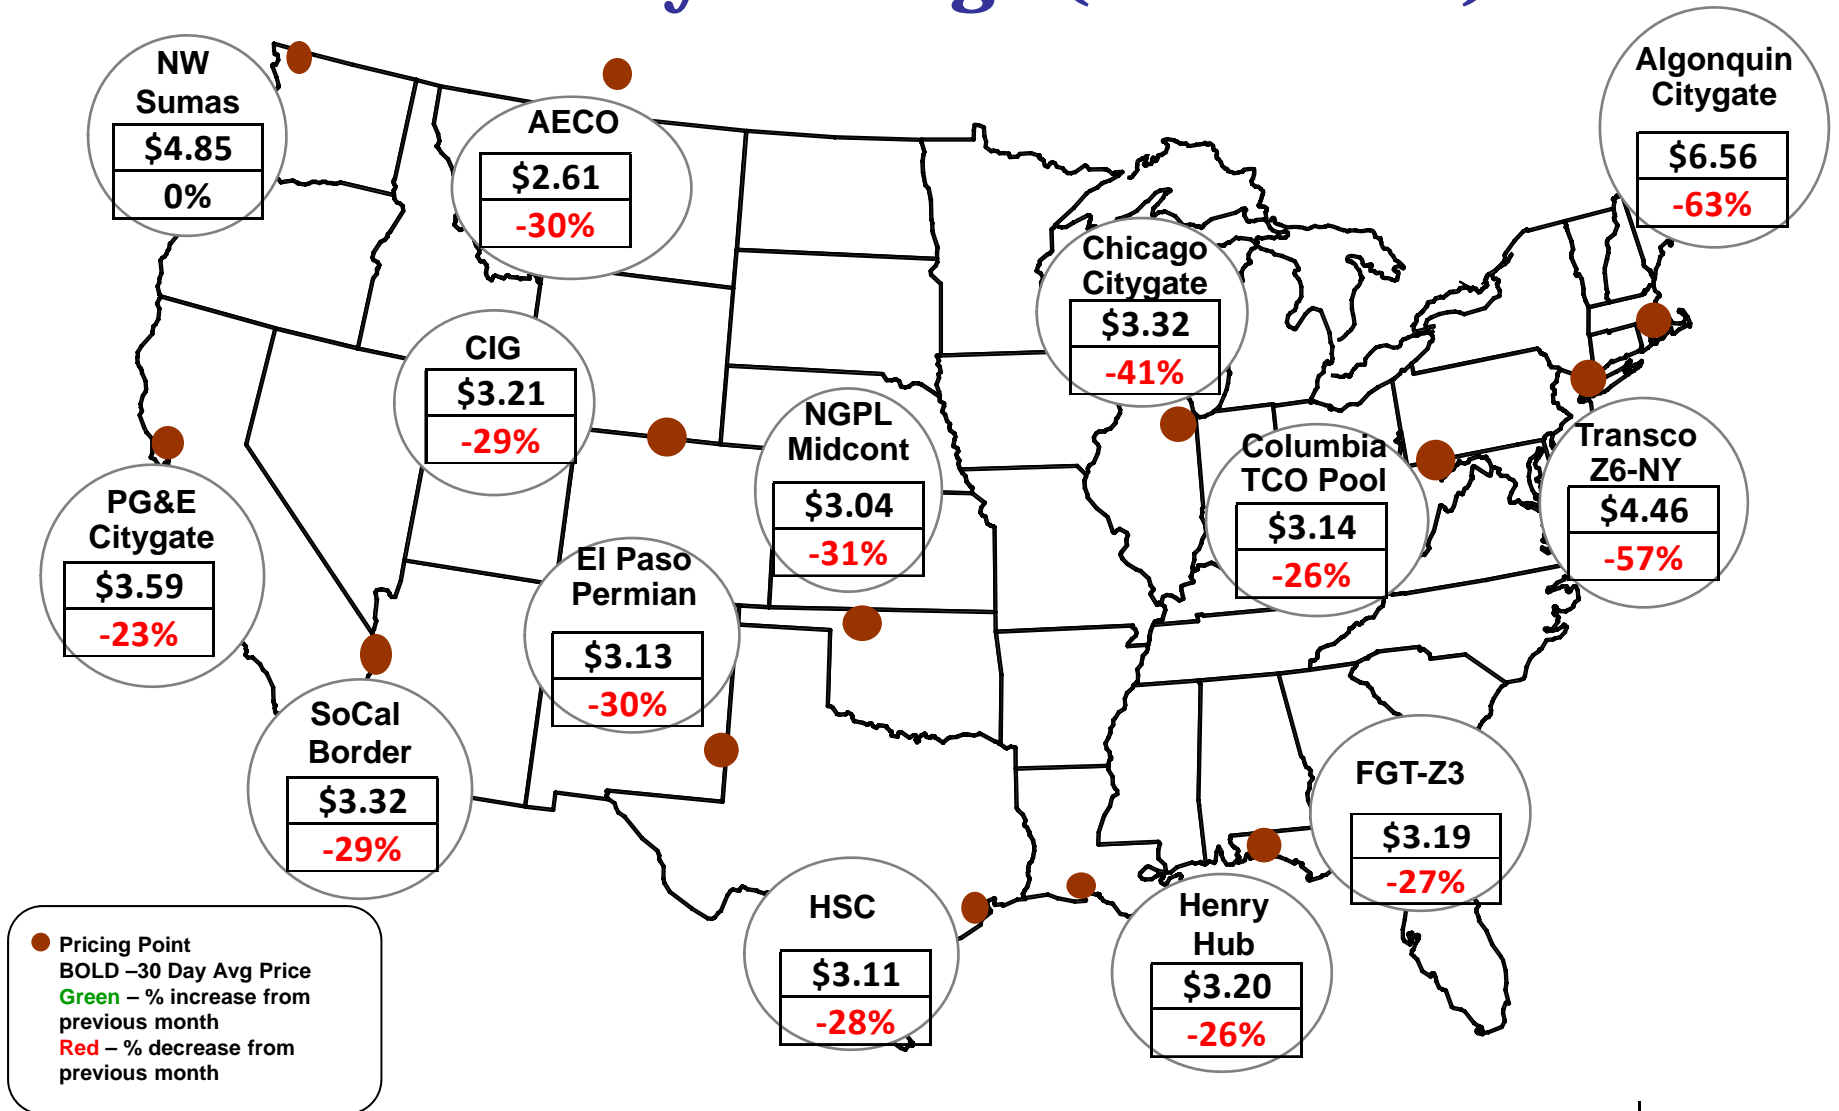

Cumulative HDDs by City 30 Day Intervals

● City Location

Last 30D
Lst yr 30D
5 Yr 30 D Avg

Source: Bloomberg Weather

Updated 1/13/2015

Cumulative CDDs by City 30 Day Intervals

Source: Bloomberg Weather

Updated 1/13/2015

Federal Energy Regulatory Commission • Market Oversight • www.ferc.gov/oversight

Spot Natural Gas Prices 30 Day Average (\$/MMBtu)

Source: ICE

Updated 1/13/2015

Federal Energy Regulatory Commission • Market Oversight • www.ferc.gov/oversight