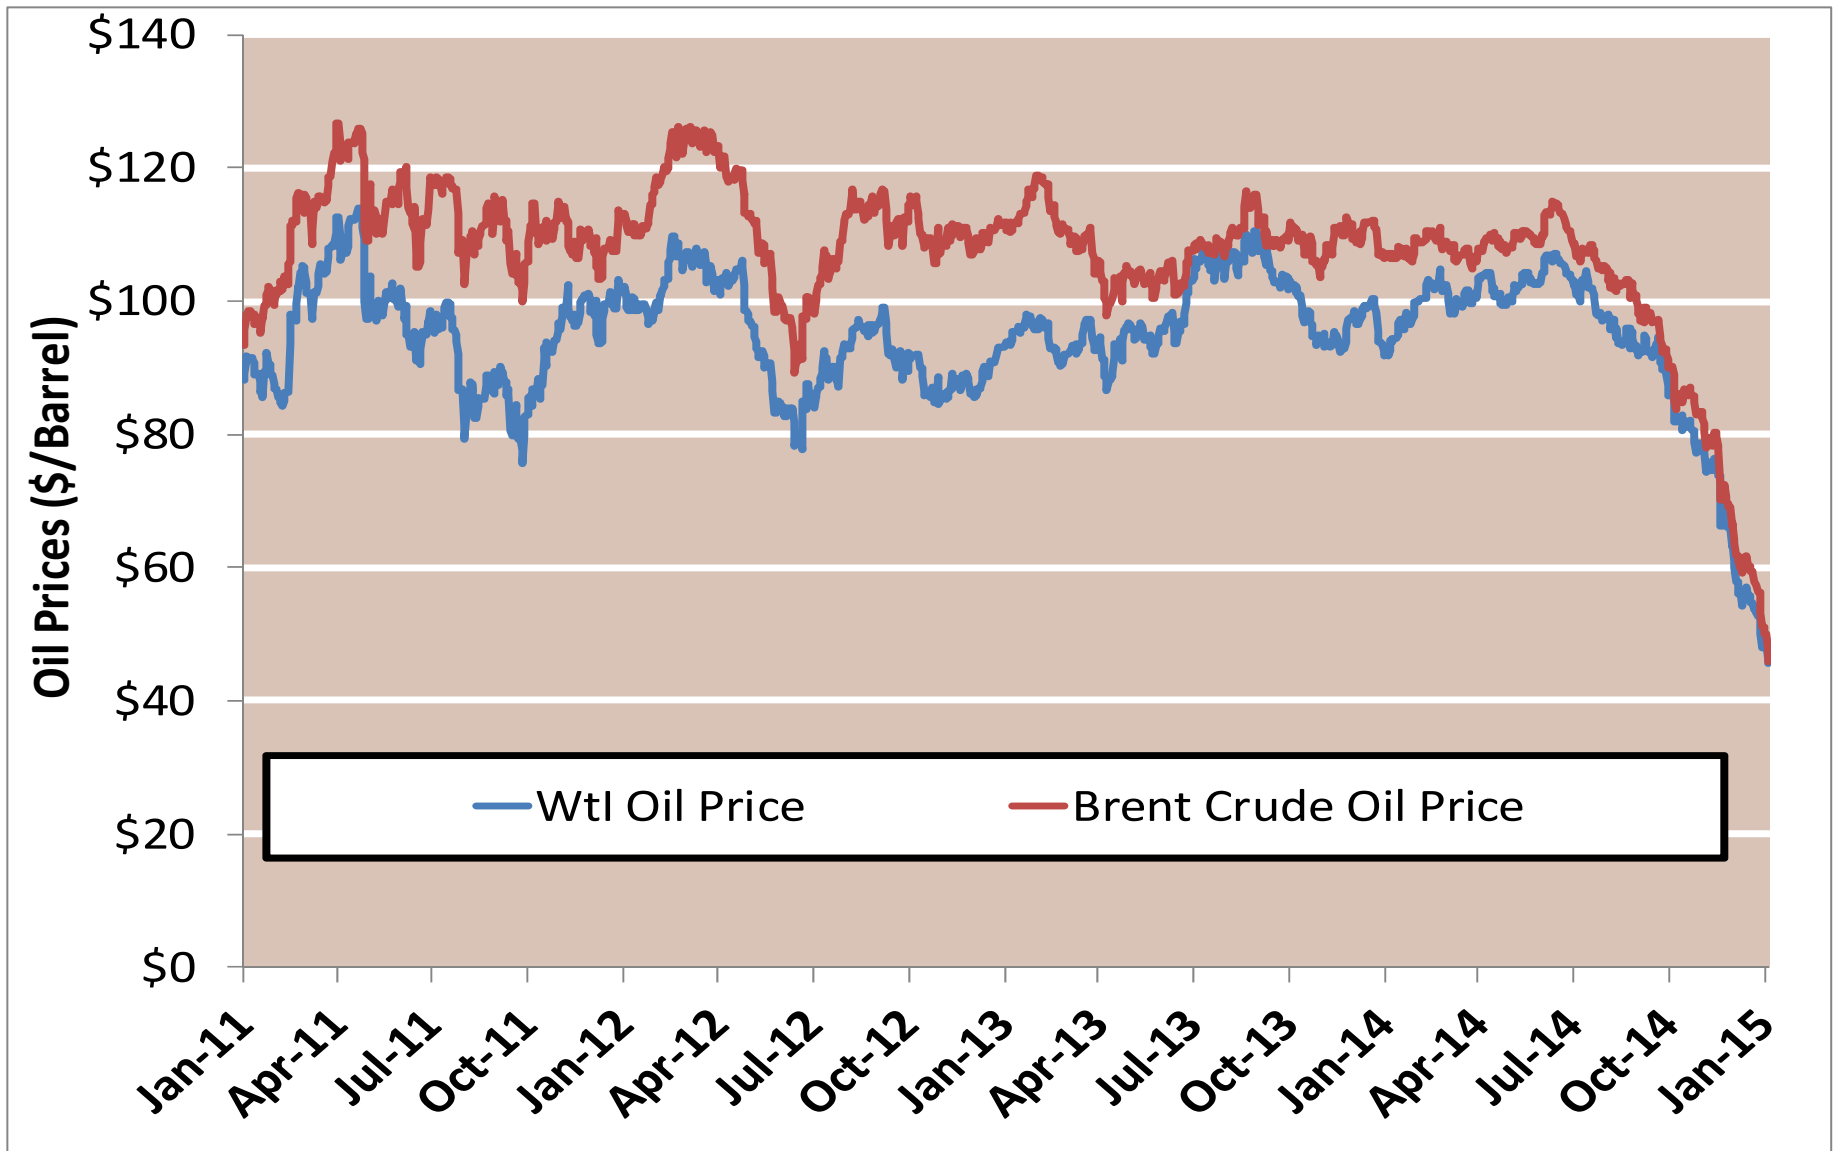

Federal Energy Regulatory Commission • Market Oversight • www.ferc.gov/oversight

Spot Natural Gas Prices 30 Day Average (\$/MMBtu)

Source: ICE

Updated 1/13/2015

Federal Energy Regulatory Commission • Market Oversight • www.ferc.gov/oversight

Spot Natural Gas Trading Volumes 30 Day Average (MMBtus)

Source: ICE

Updated 1/13/2015

Gas vs Coal

Nymex Futures Curves

Brent vs WTI

Nymex Settlement

Natural Gas Liquids (NGLs) Prices