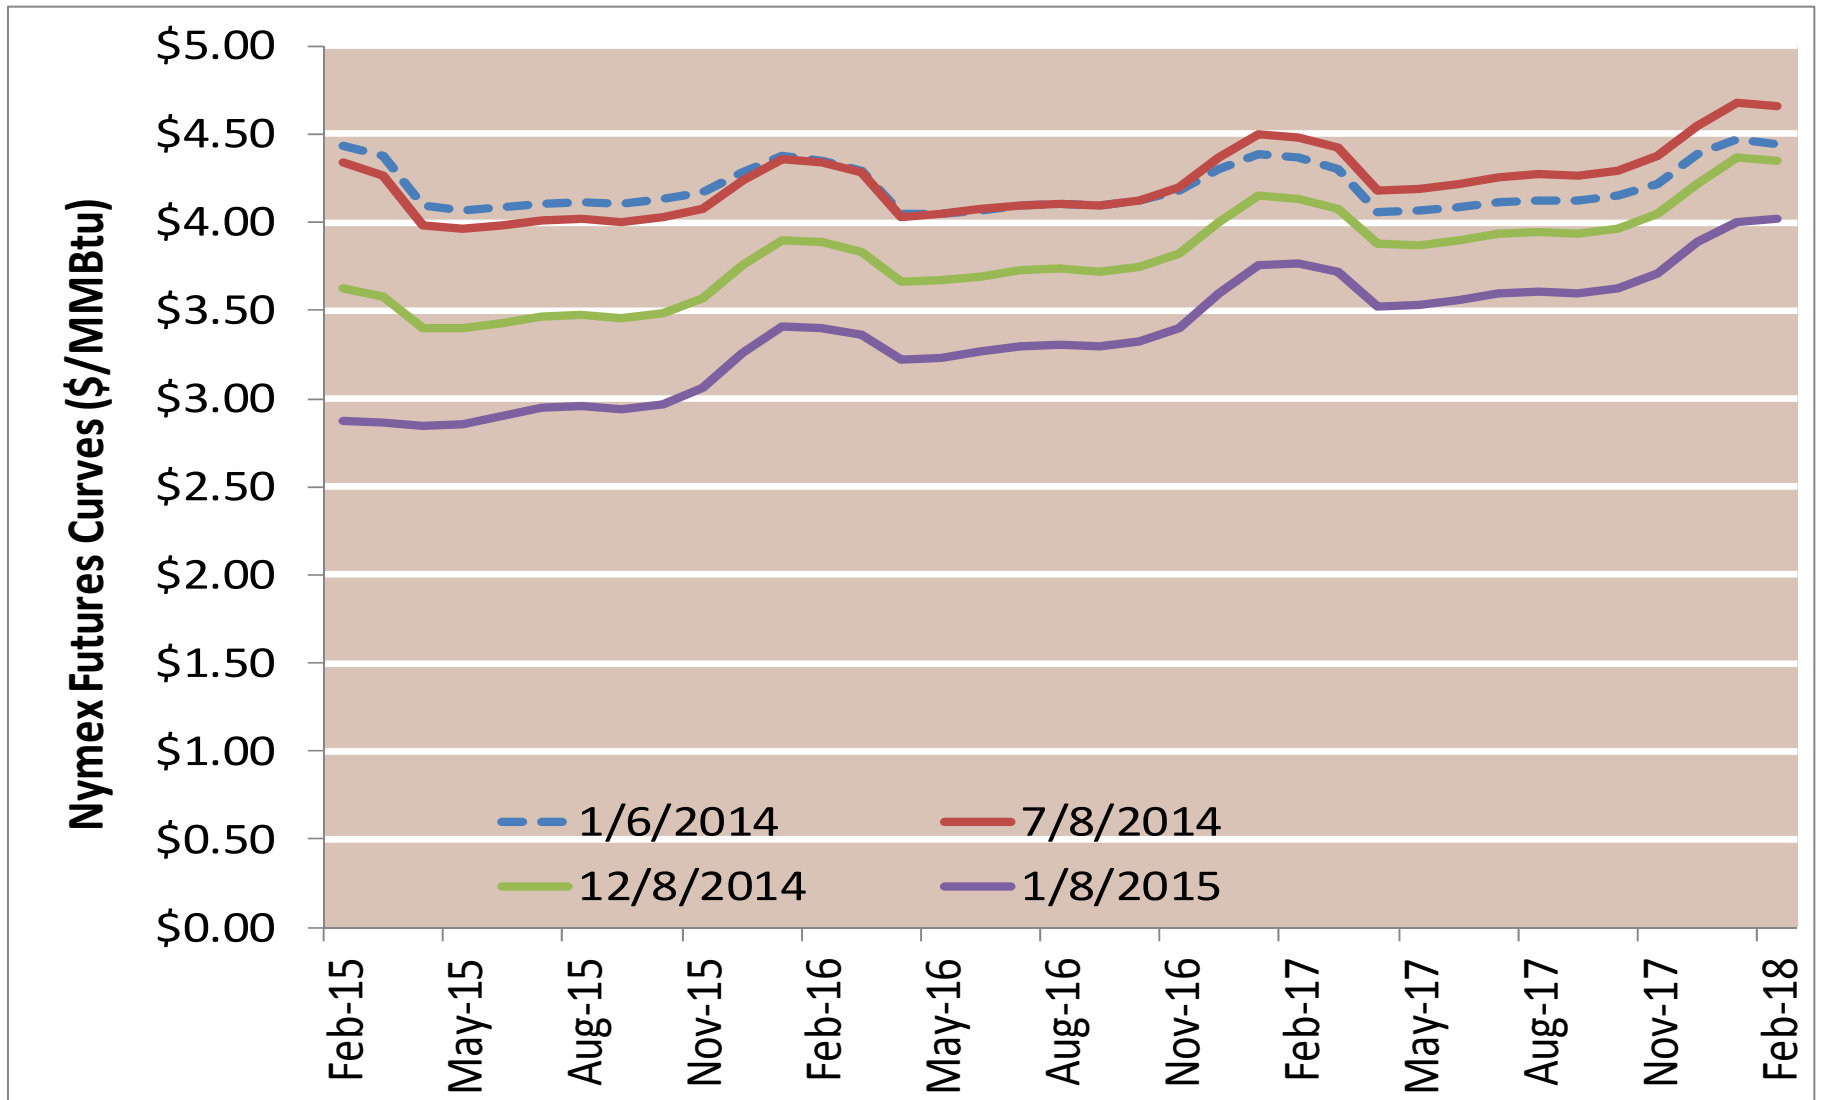

Cumulative HDDs by City 30 Day Intervals

● City Location

Last 30D
Lst yr 30D
5 Yr 30 D Avg

Source: Bloomberg Weather

Updated 1/13/2015

Cumulative CDDs by City 30 Day Intervals

Source: Bloomberg Weather

Updated 1/13/2015

Federal Energy Regulatory Commission • Market Oversight • www.ferc.gov/oversight

Spot Natural Gas Prices 30 Day Average (\$/MMBtu)

Source: ICE

Updated 1/13/2015

Federal Energy Regulatory Commission • Market Oversight • www.ferc.gov/oversight

Spot Natural Gas Trading Volumes 30 Day Average (MMBtus)

Source: ICE

Updated 1/13/2015

Gas vs Coal

Nymex Futures Curves

Brent vs WTI

Nymex Settlement

Natural Gas Liquids (NGLs) Prices