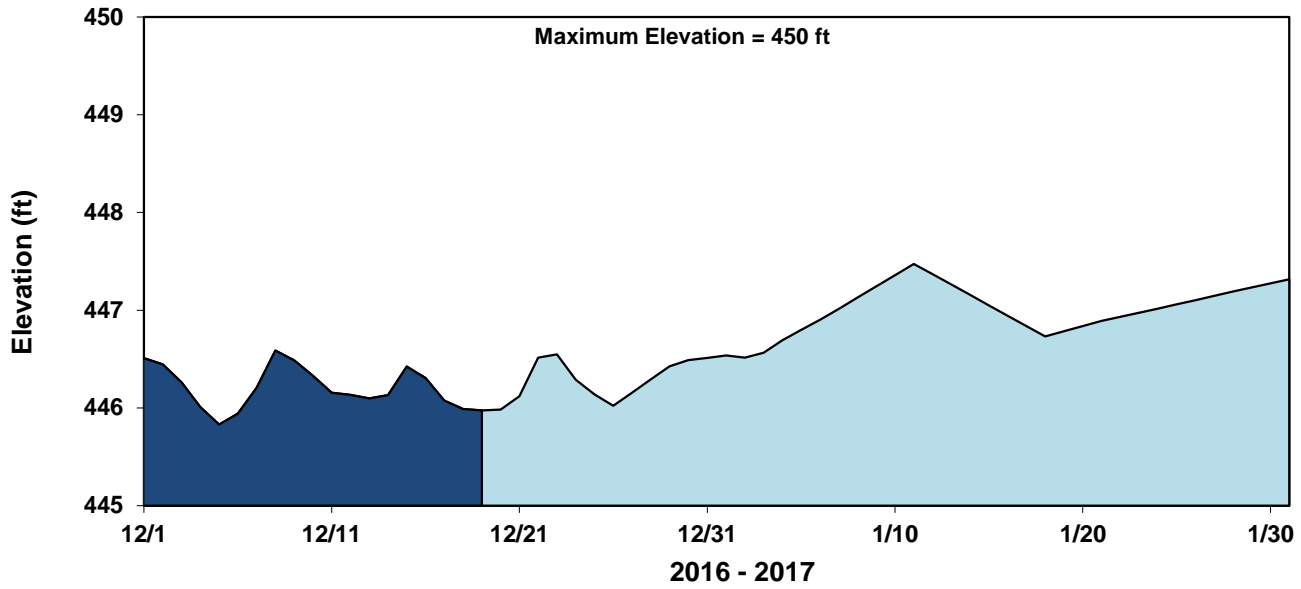

Lake Havasu End of Day Elevation

Parker Dam Daily Average Releases