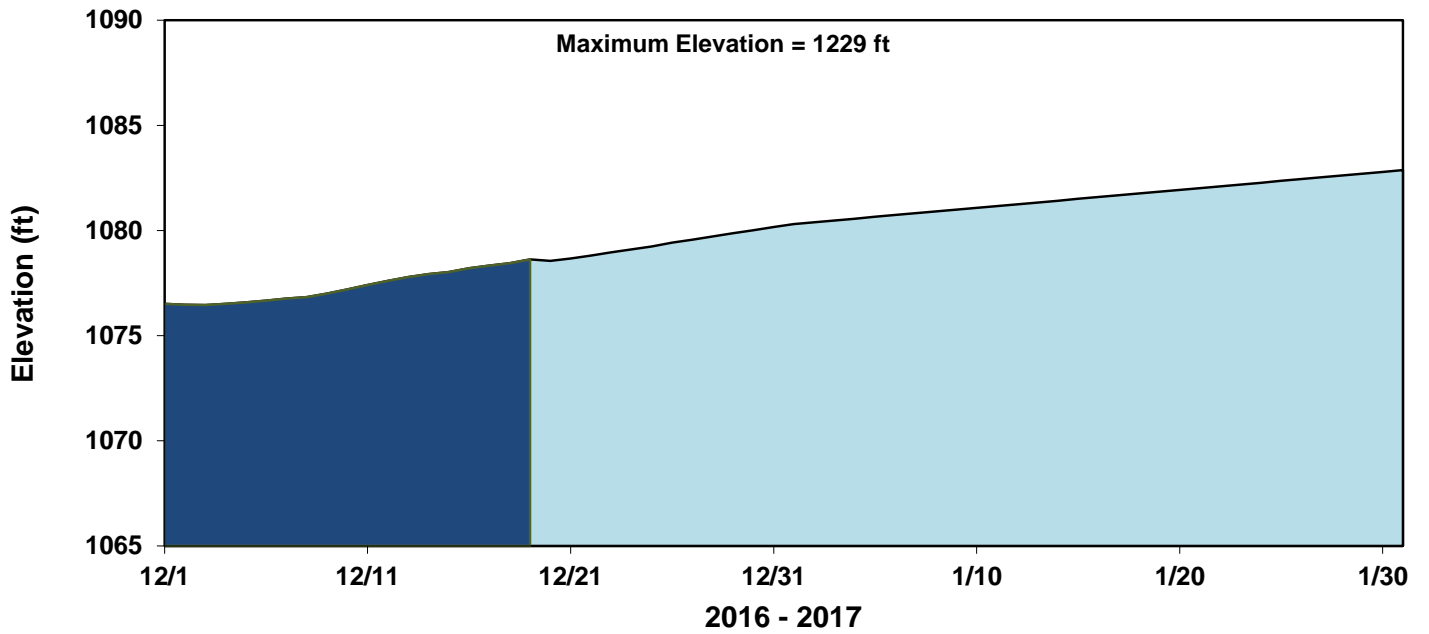

### Lake Mead End of Day Elevation