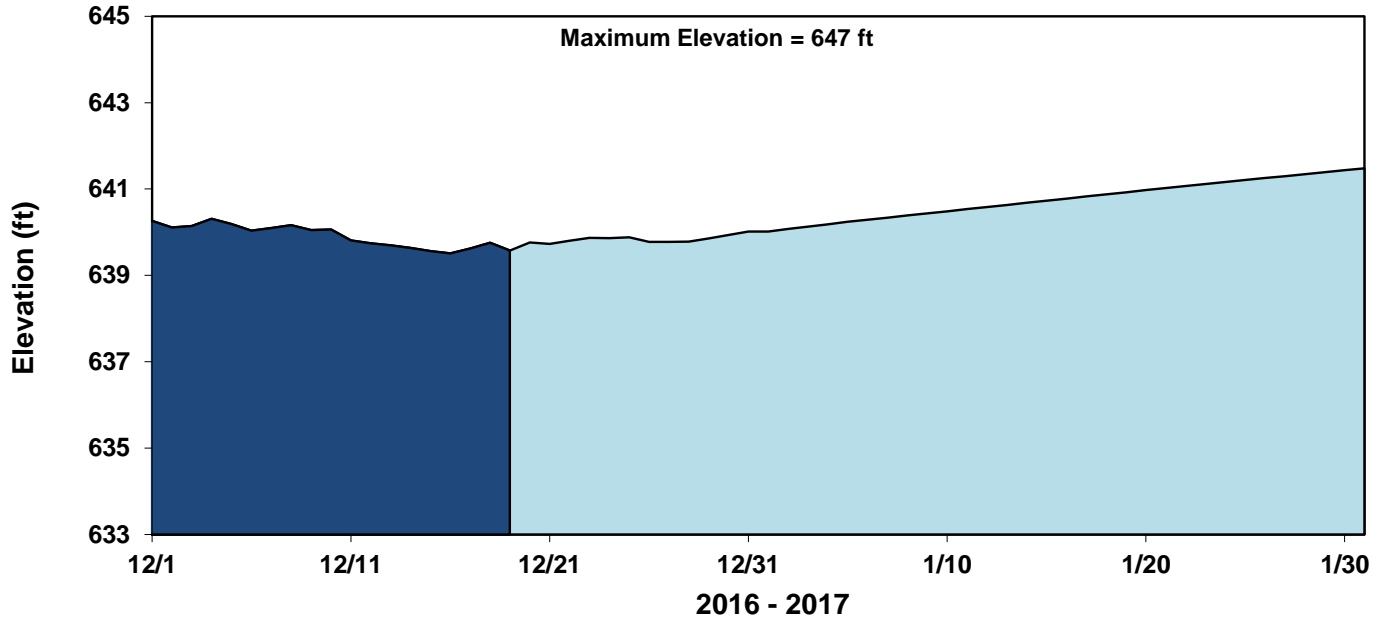

Lake Mohave End of Day Elevation

Davis Dam Daily Average Releases