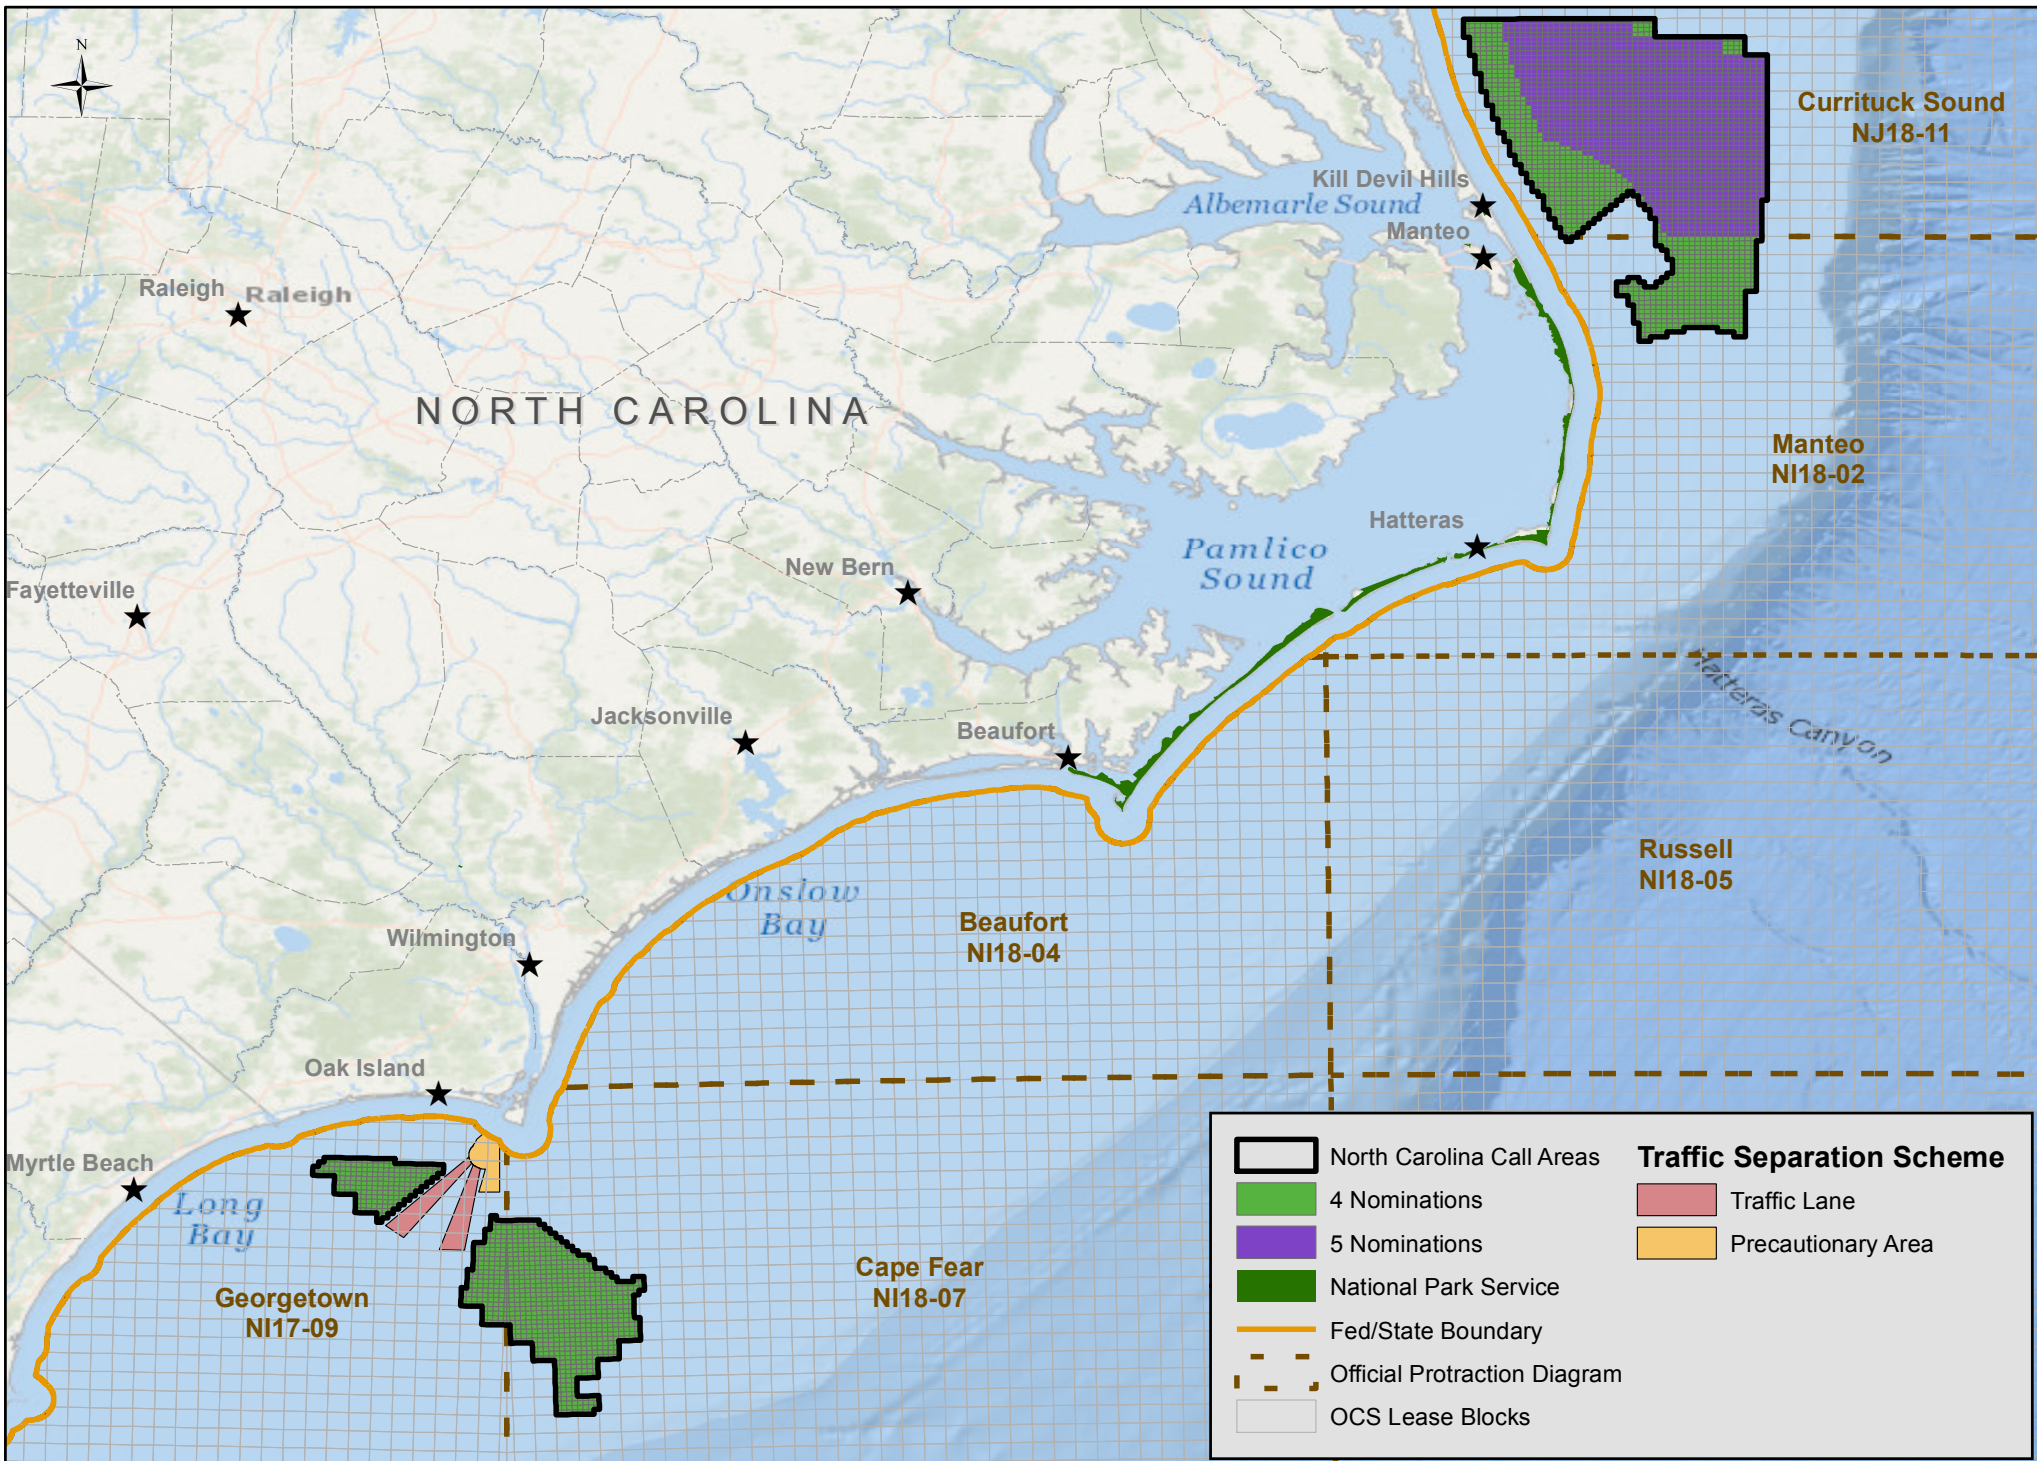

North Carolina Call Area and Number of Nominations

	North Carolina Call Areas	Traffic Separation Scheme
	4 Nominations	Traffic Lane
	5 Nominations	Precautionary Area
	National Park Service	
	Fed/State Boundary	
	Official Protraction Diagram	
	OCS Lease Blocks