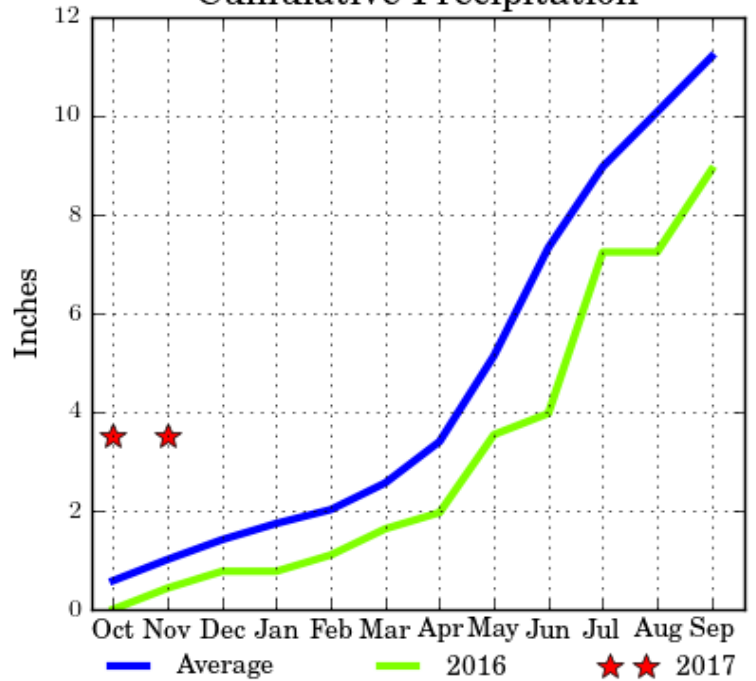

Cumulative Precipitation

Precipitation Data Table for Fresno							Monthly Comparison		Cumulative Comparison	
Month	2017 Monthly	30-year Average	2016 Monthly	2017 Cumulative	Cumulative Average	2016 Cumulative	Percent of 2016	Percent of Average	Percent of 2016	Percent of Average
Oct	3.52	0.58	0.0	3.52	0.58	0.0	NA	606%	NA	606%
Nov	0.0	0.43	0.43	3.52	1.01	0.43	0%	0%	818%	348%
Dec	--	0.4	0.34	--	1.41	0.77	--	--	--	--
Jan	--	0.33	0.0	--	1.74	0.77	--	--	--	--
Feb	--	0.28	0.33	--	2.02	1.1	--	--	--	--
Mar	--	0.54	0.53	--	2.56	1.63	--	--	--	--
Apr	--	0.84	0.33	--	3.4	1.96	--	--	--	--
May	--	1.74	1.58	--	5.14	3.54	--	--	--	--
Jun	--	2.19	0.43	--	7.33	3.97	--	--	--	--
Jul	--	1.64	3.27	--	8.97	7.24	--	--	--	--
Aug	--	1.11	0.0	--	10.08	7.24	--	--	--	--
Sep	--	1.12	1.67	--	11.2	8.91	--	--	--	--