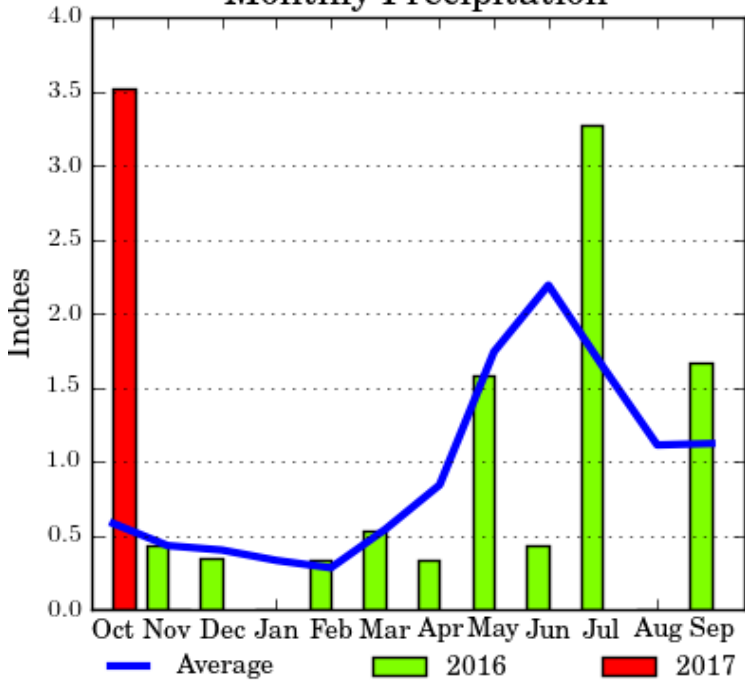

# Fresno Reservoir, Montana - Monthly and Cumulative Precipitation

## Water Years 2016 and 2017, with Average Conditions

Updated Through November 2017

### Monthly Precipitation