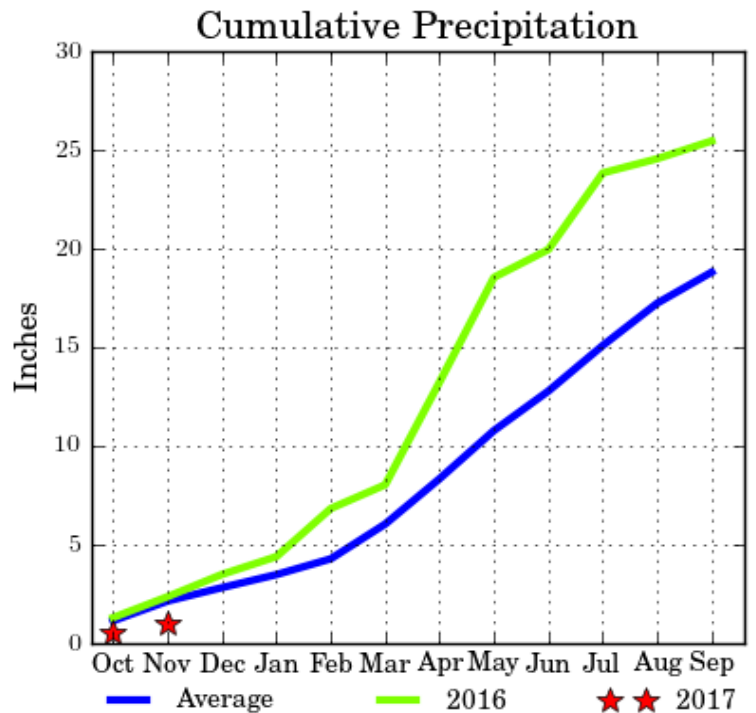

Estes Reservoir, Colorado - Monthly and Cumulative Precipitation

Water Years 2016 and 2017, with Average Conditions

Updated Through November 2017

Precipitation Data Table for Estes							Monthly Comparison		Cumulative Comparison	
Month	2017 Monthly	30-year Average	2016 Monthly	2017 Cumulative	Cumulative Average	2016 Cumulative	Percent of 2016	Percent of Average	Percent of 2016	Percent of Average
Oct	0.52	1.14	1.3	0.52	1.14	1.3	40%	45%	40%	45%
Nov	0.48	1.0	1.06	1.0	2.14	2.36	45%	48%	42%	46%
Dec	--	0.68	1.13	--	2.82	3.49	--	--	--	--
Jan	--	0.66	0.9	--	3.48	4.39	--	--	--	--
Feb	--	0.8	2.44	--	4.28	6.83	--	--	--	--
Mar	--	1.76	1.2	--	6.04	8.03	--	--	--	--
Apr	--	2.3	5.21	--	8.34	13.24	--	--	--	--
May	--	2.44	5.3	--	10.78	18.54	--	--	--	--
Jun	--	2.0	1.41	--	12.78	19.95	--	--	--	--
Jul	--	2.31	3.88	--	15.09	23.83	--	--	--	--
Aug	--	2.14	0.72	--	17.23	24.55	--	--	--	--
Sep	--	1.57	0.9	--	18.8	25.45	--	--	--	--