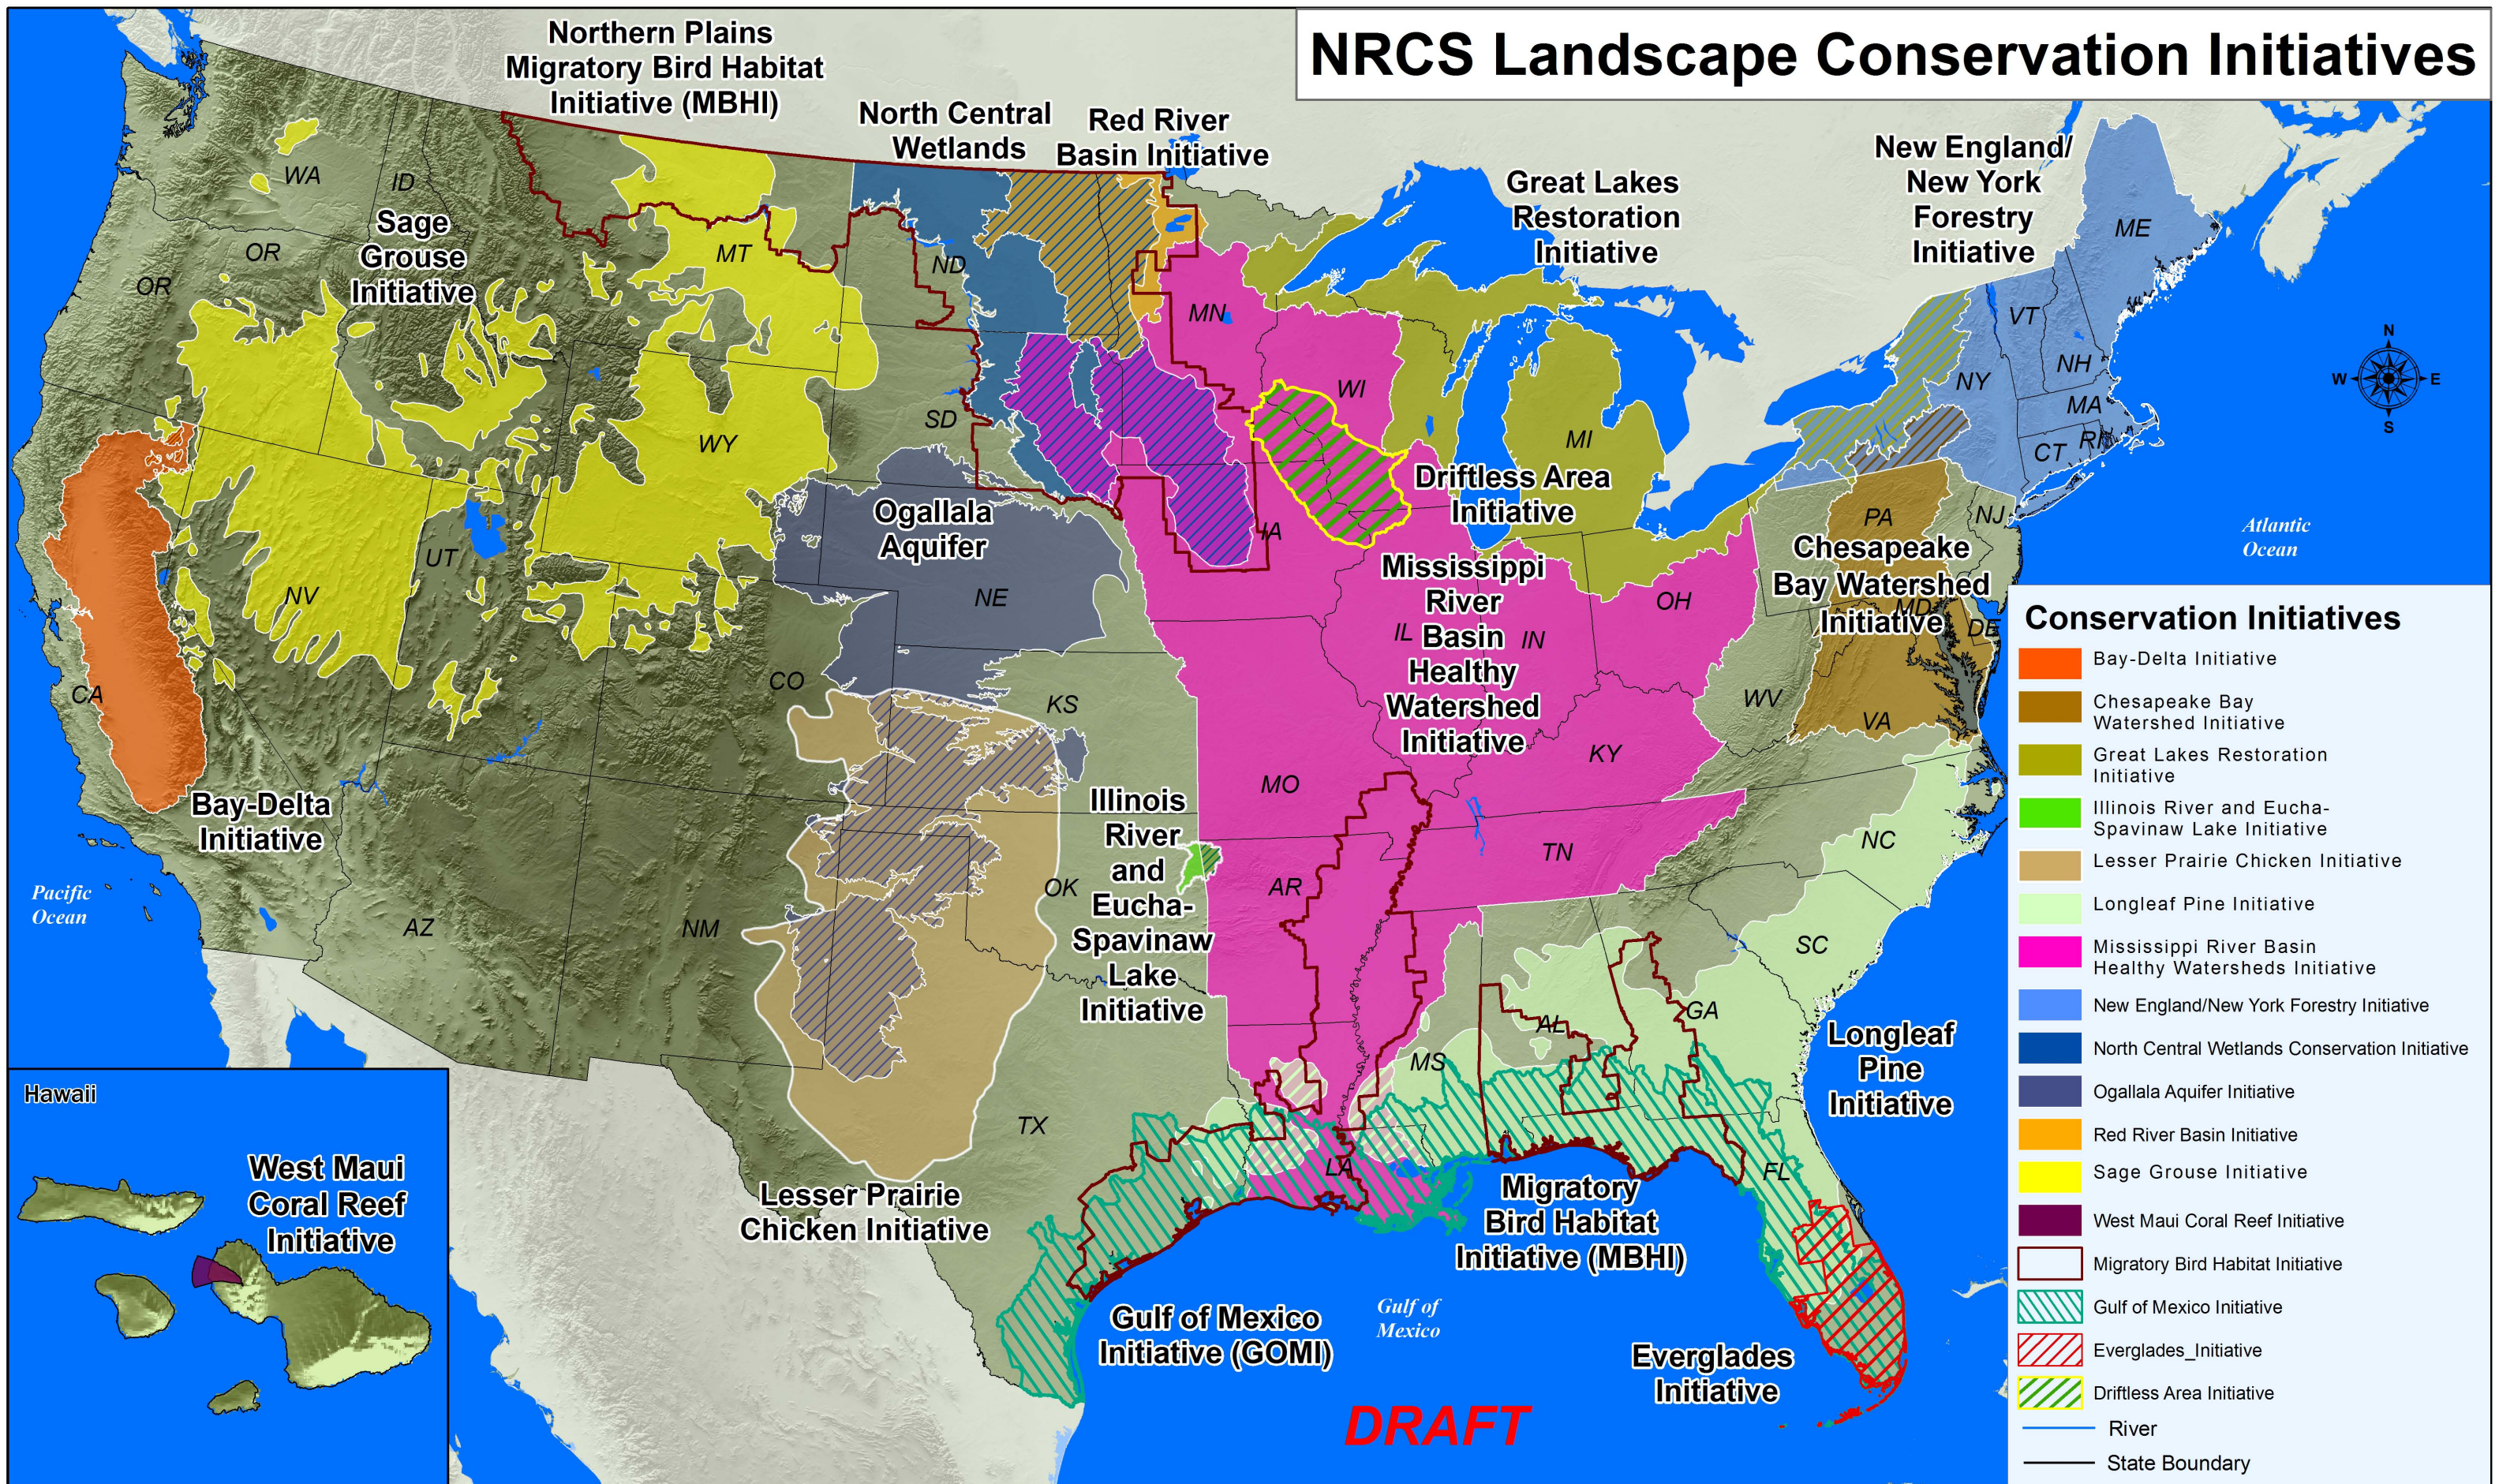

NRCS Landscape Conservation Initiatives

- ### Conservation Initiatives
- Bay-Delta Initiative
 - Chesapeake Bay Watershed Initiative
 - Great Lakes Restoration Initiative
 - Illinois River and Eucha-Spavinaw Lake Initiative
 - Lesser Prairie Chicken Initiative
 - Longleaf Pine Initiative
 - Mississippi River Basin Healthy Watersheds Initiative
 - New England/New York Forestry Initiative
 - North Central Wetlands Conservation Initiative
 - Ogallala Aquifer Initiative
 - Red River Basin Initiative
 - Sage Grouse Initiative
 - West Maui Coral Reef Initiative
 - Migratory Bird Habitat Initiative
 - Gulf of Mexico Initiative
 - Everglades Initiative
 - Driftless Area Initiative
 - River
 - State Boundary

DRAFT