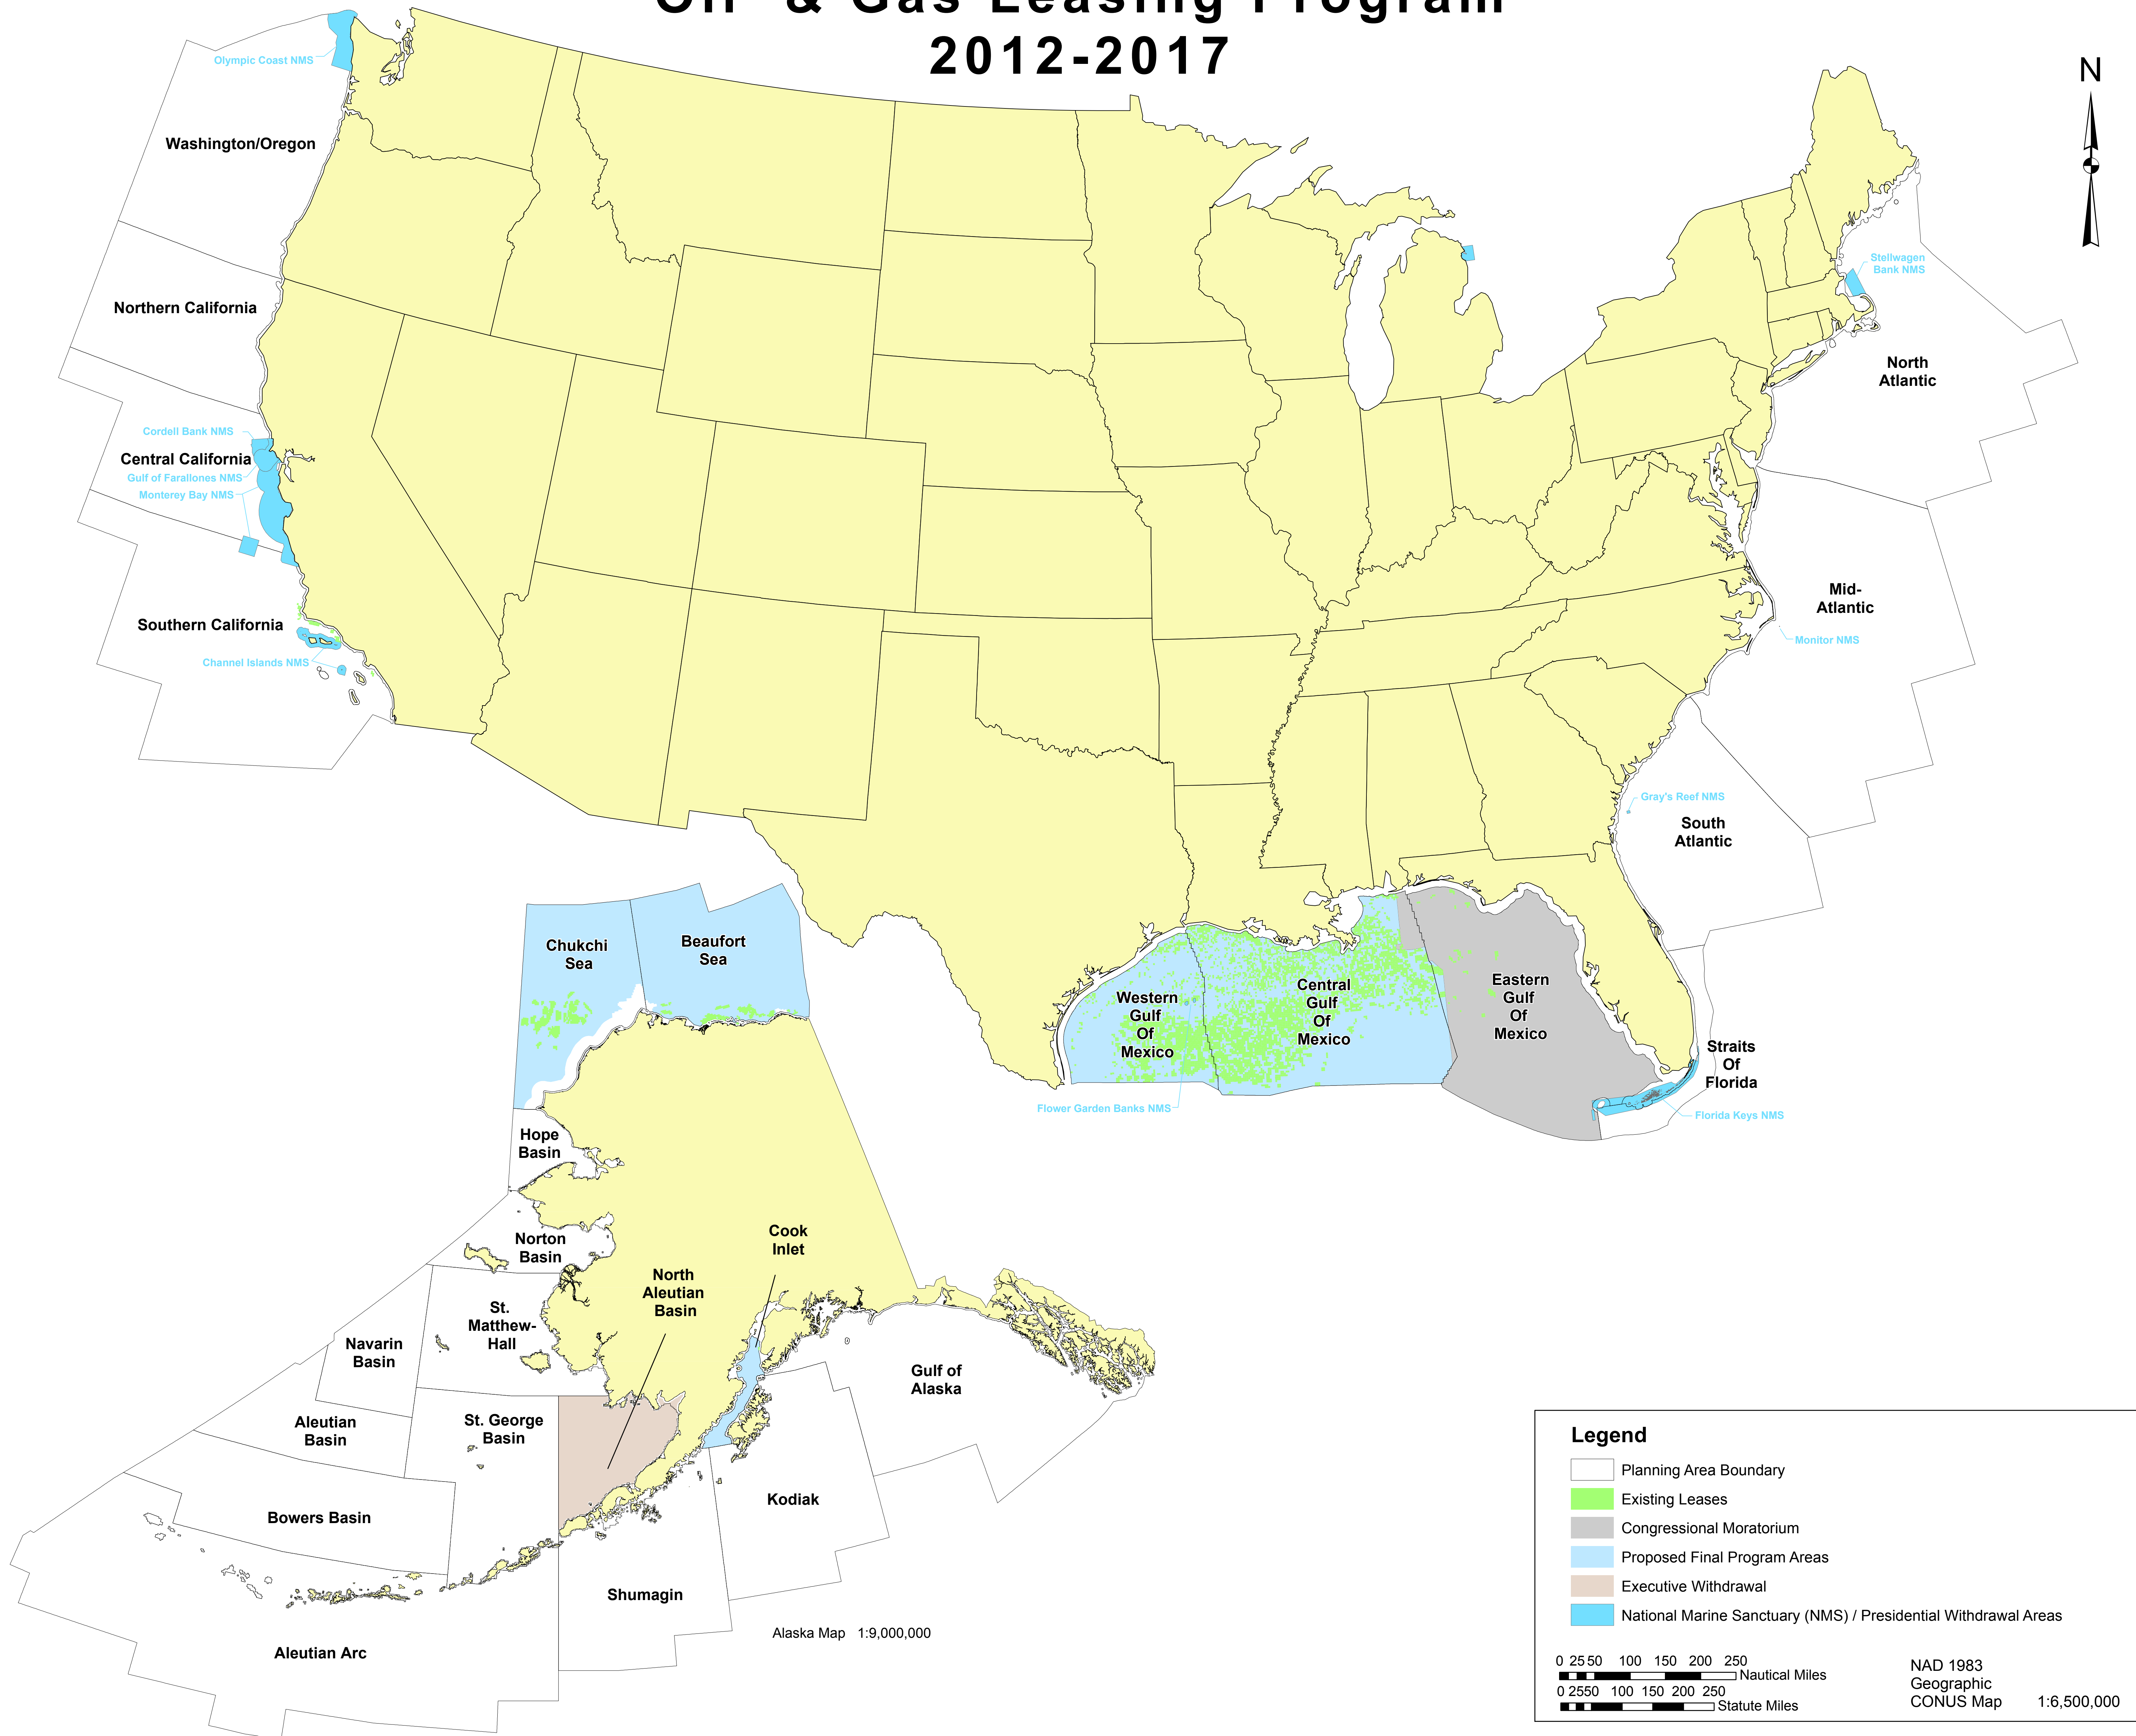

Proposed Final Program Oil & Gas Leasing Program 2012-2017

Legend

- Planning Area Boundary
- Existing Leases
- Congressional Moratorium
- Proposed Final Program Areas
- Executive Withdrawal
- National Marine Sanctuary (NMS) / Presidential Withdrawal Areas

0 25 50 100 150 200 250 Nautical Miles
 0 25 50 100 150 200 250 Statute Miles

NAD 1983
 Geographic
 CONUS Map 1:6,500,000

Alaska Map 1:9,000,000