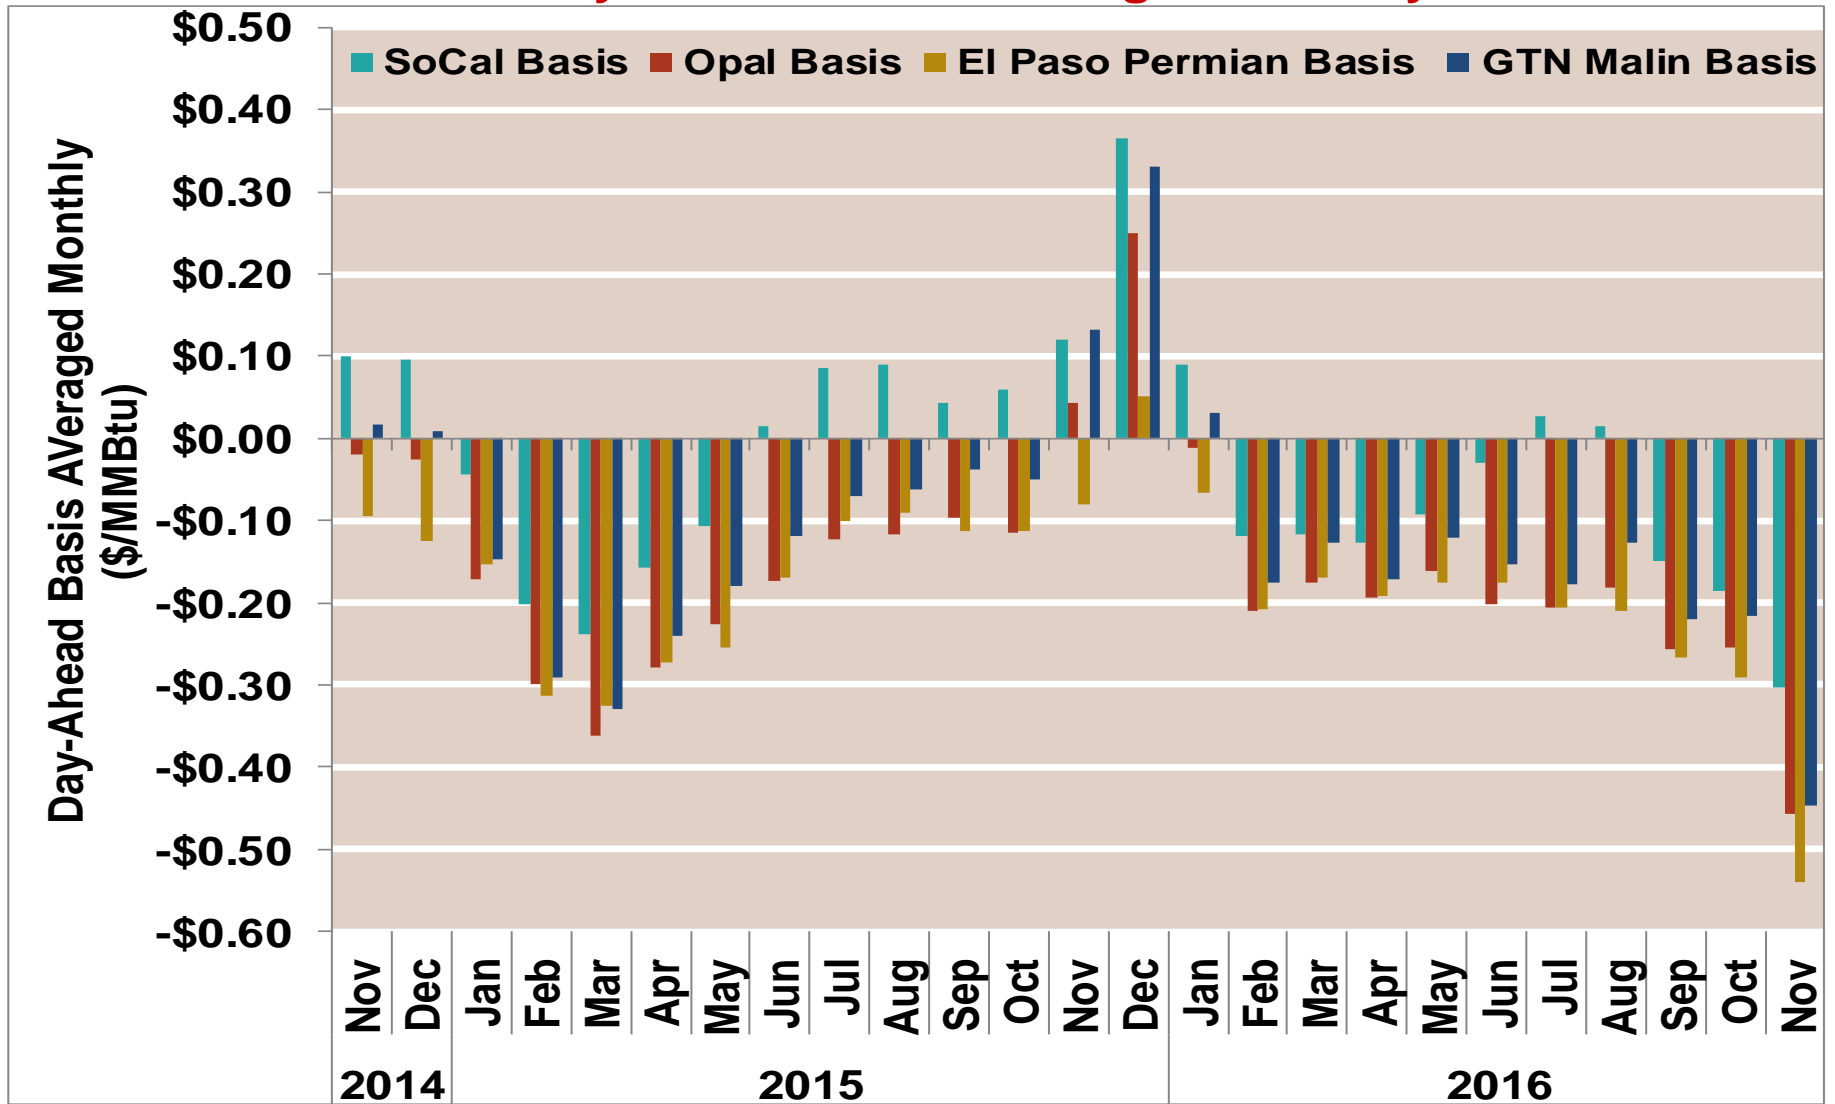

West Day-Ahead Basis Averaged Monthly

Notes:

Source: Data derived from Bloomberg ICE data

Updated Nov-2016