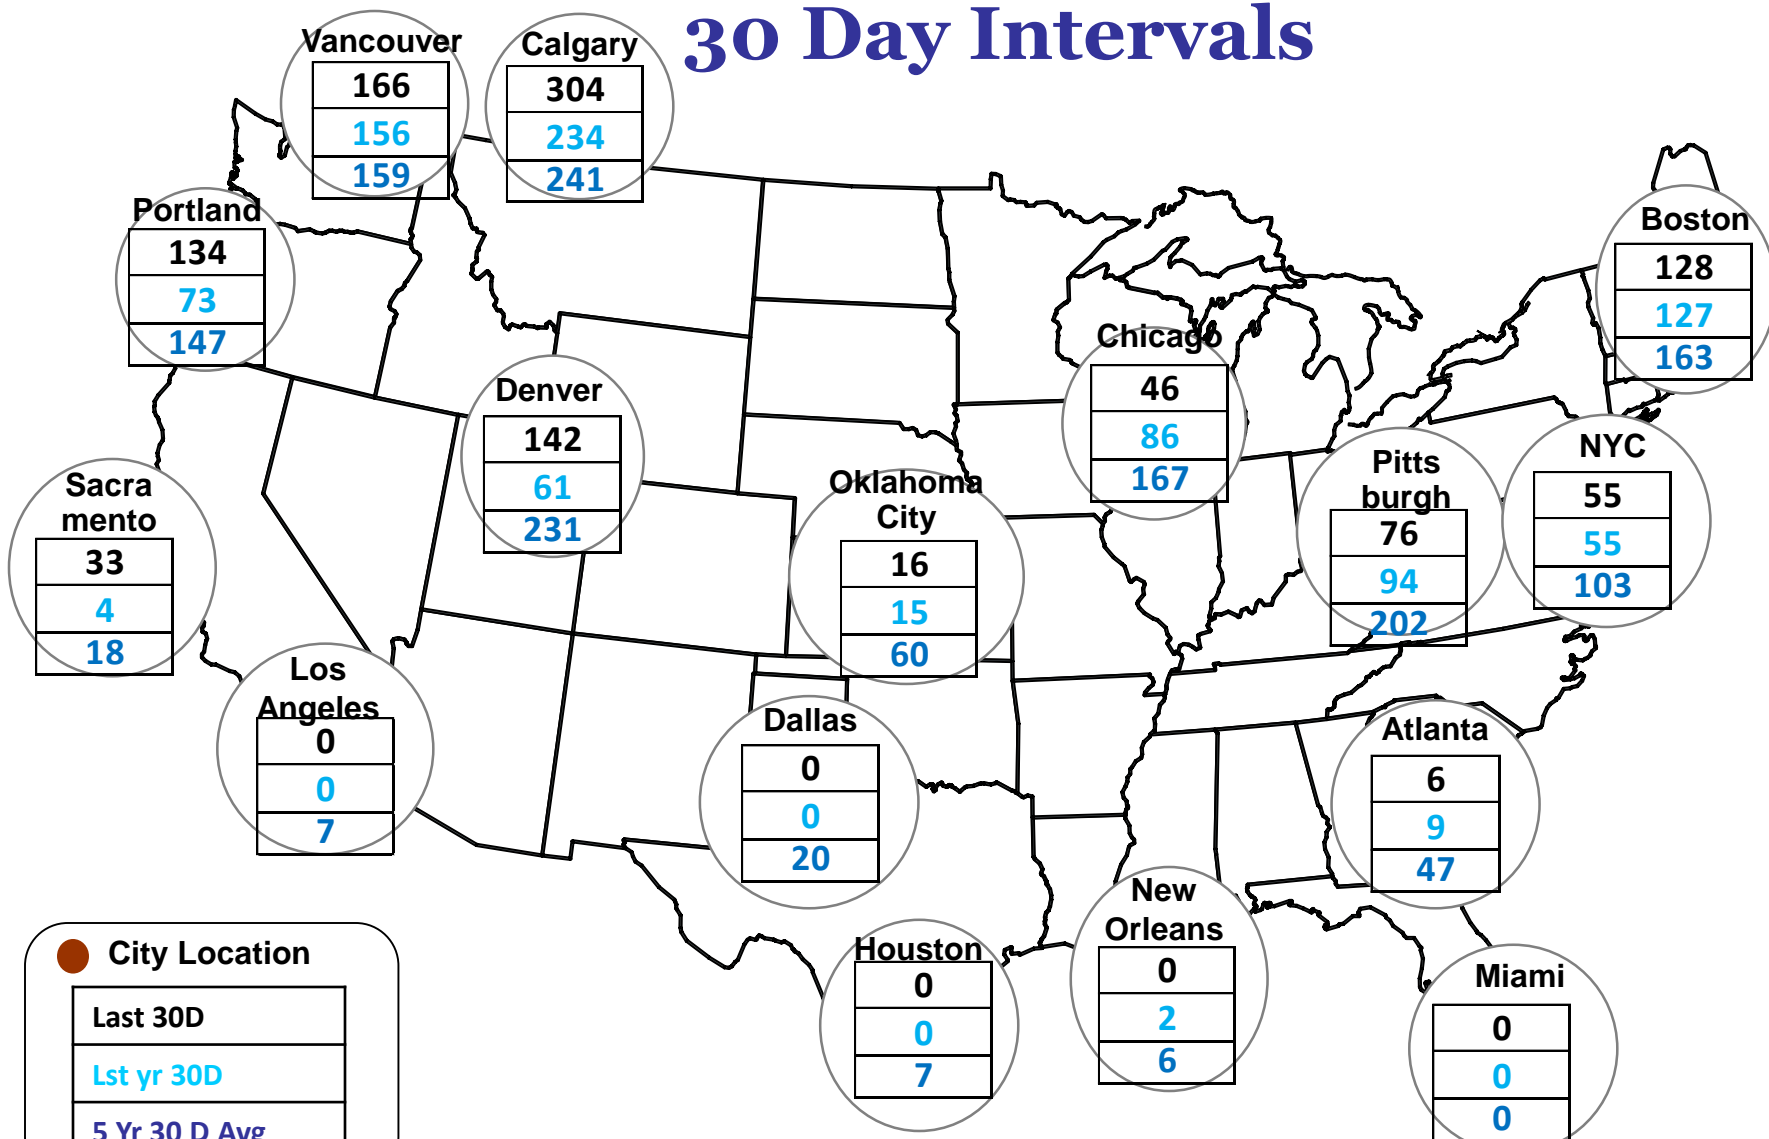

Cumulative HDDs by City 30 Day Intervals

● City Location

Last 30D
Lst yr 30D
5 Yr 30 D Avg

Updated 11/22/2016