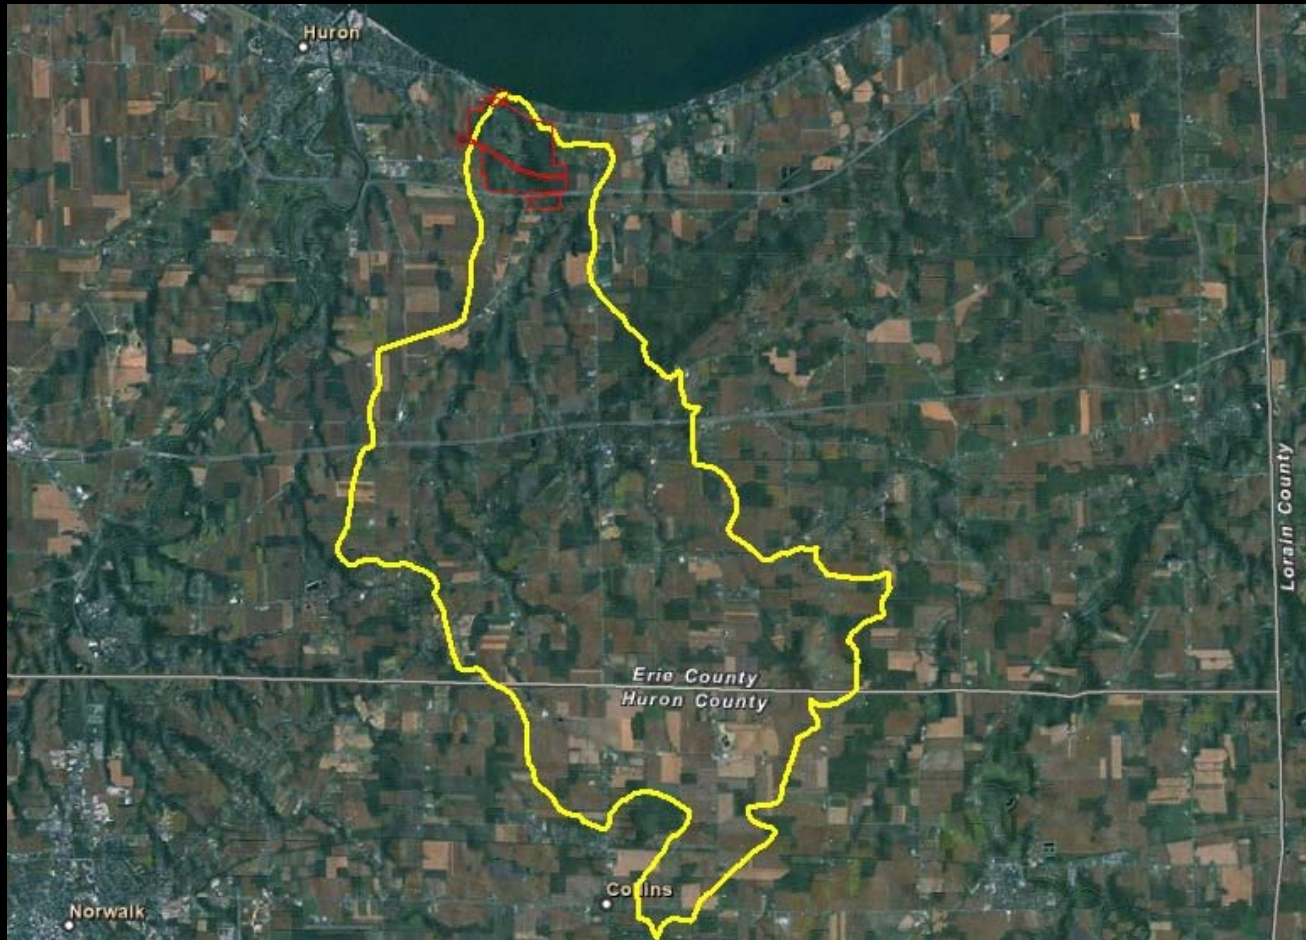

Old Woman Creek NERR, OH Targeted Watershed Boundary

Reserve Boundary

Targeted Watershed Boundary