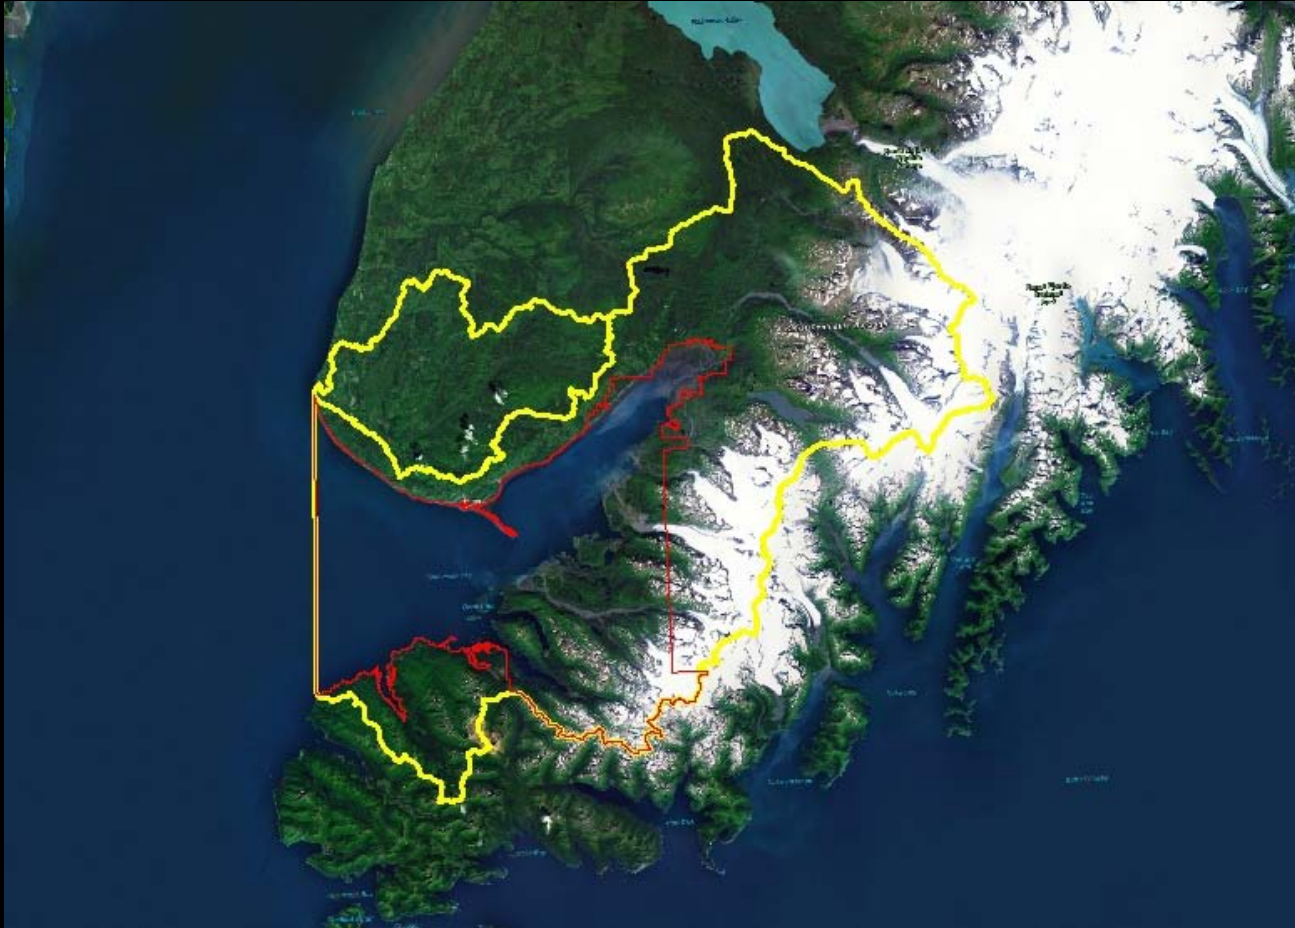

Kachemak Bay NERR, AK Targeted Watershed Boundary

Reserve Boundary

Targeted Watershed Boundary