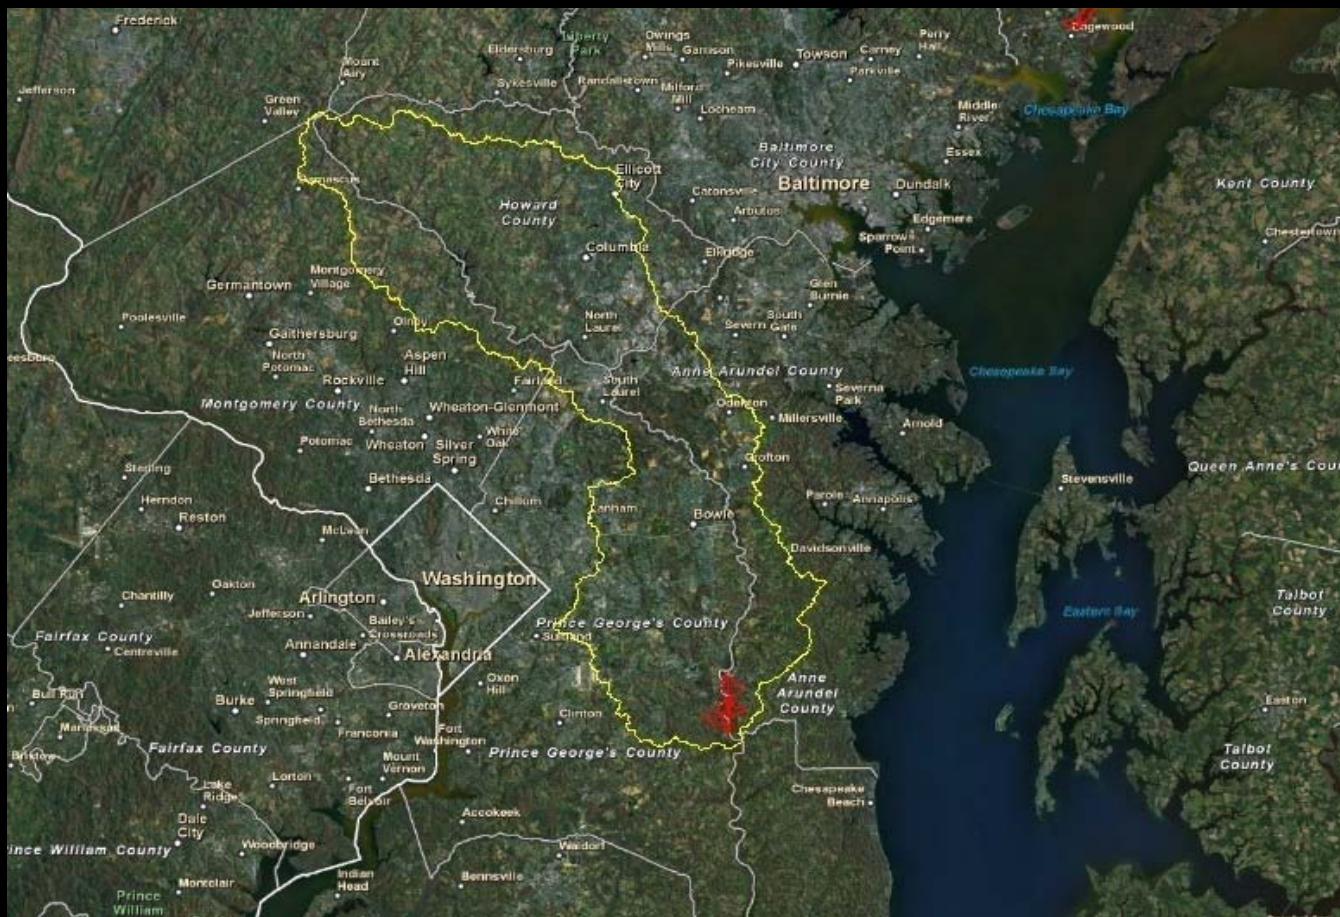

Chesapeake Bay NERR, MD Components

Targeted Watershed Boundaries

Reserve Component Boundaries
Targeted Watershed Boundaries

*Scroll to view individual
Reserve components

Chesapeake Bay NERR, MD - Jug Bay Component Targeted Watershed Boundary

Reserve Boundary

Targeted Watershed Boundary

Chesapeake Bay NERR, MD - Monie Bay Component Targeted Watershed Boundary

Reserve Boundary

Targeted Watershed Boundary

Chesapeake Bay NERR, MD - Otter Point Creek Component Targeted Watershed Component

Reserve Boundary
Targeted Watershed Boundary