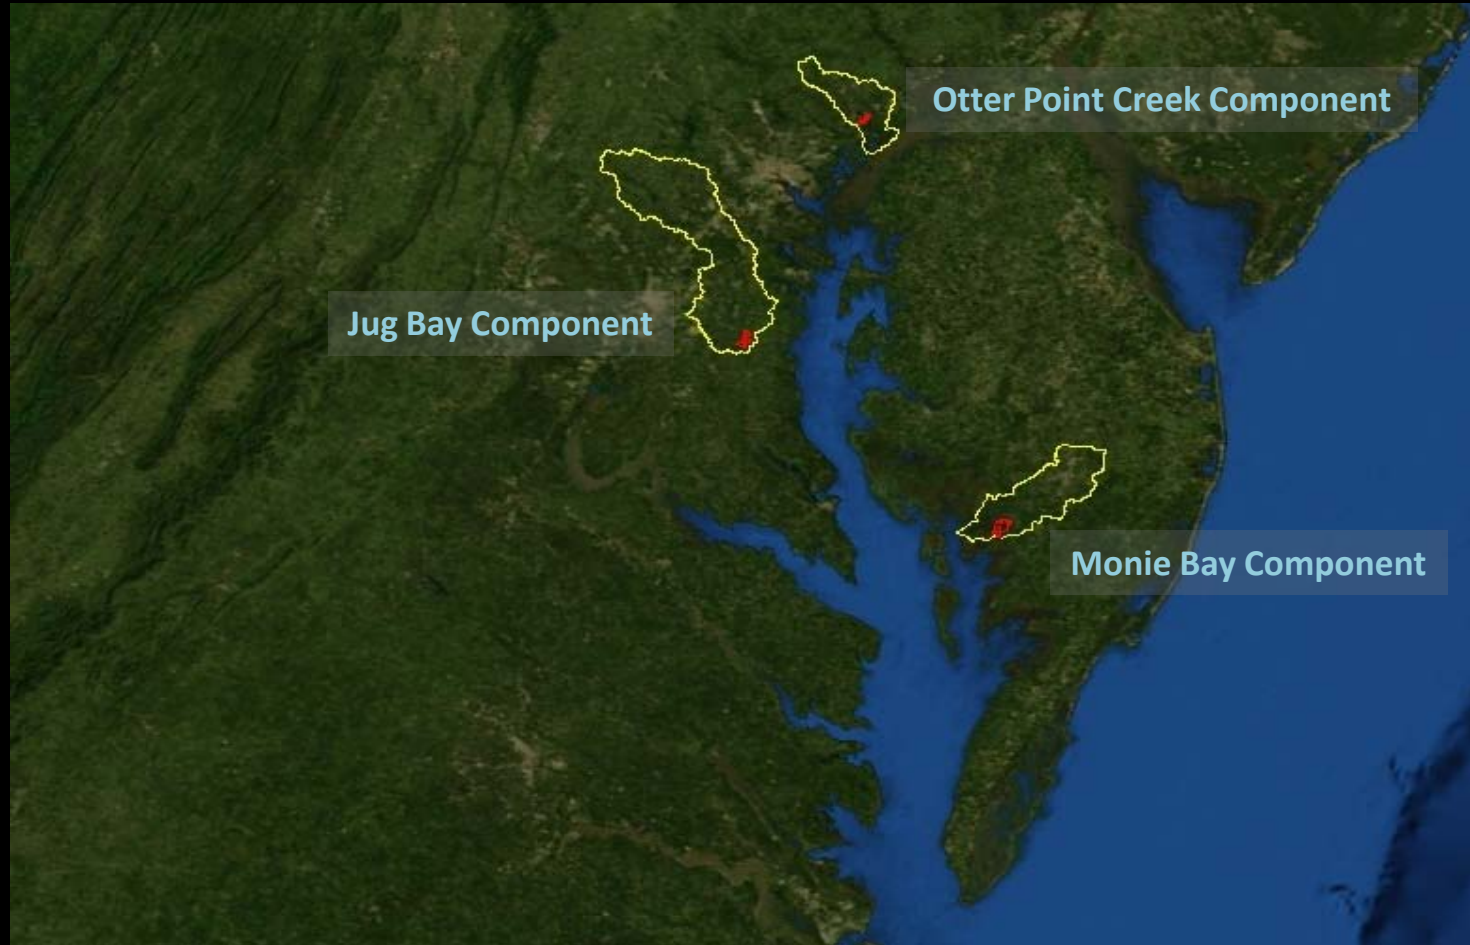

Chesapeake Bay NERR, MD Components

Targeted Watershed Boundaries

Reserve Component Boundaries
Targeted Watershed Boundaries

*Scroll to view individual
Reserve components

Chesapeake Bay NERR, MD - Jug Bay Component Targeted Watershed Boundary

Reserve Boundary

Targeted Watershed Boundary

Chesapeake Bay NERR, MD - Monie Bay Component Targeted Watershed Boundary

Reserve Boundary

Targeted Watershed Boundary

Chesapeake Bay NERR, MD - Otter Point Creek Component Targeted Watershed Component

Reserve Boundary
Targeted Watershed Boundary