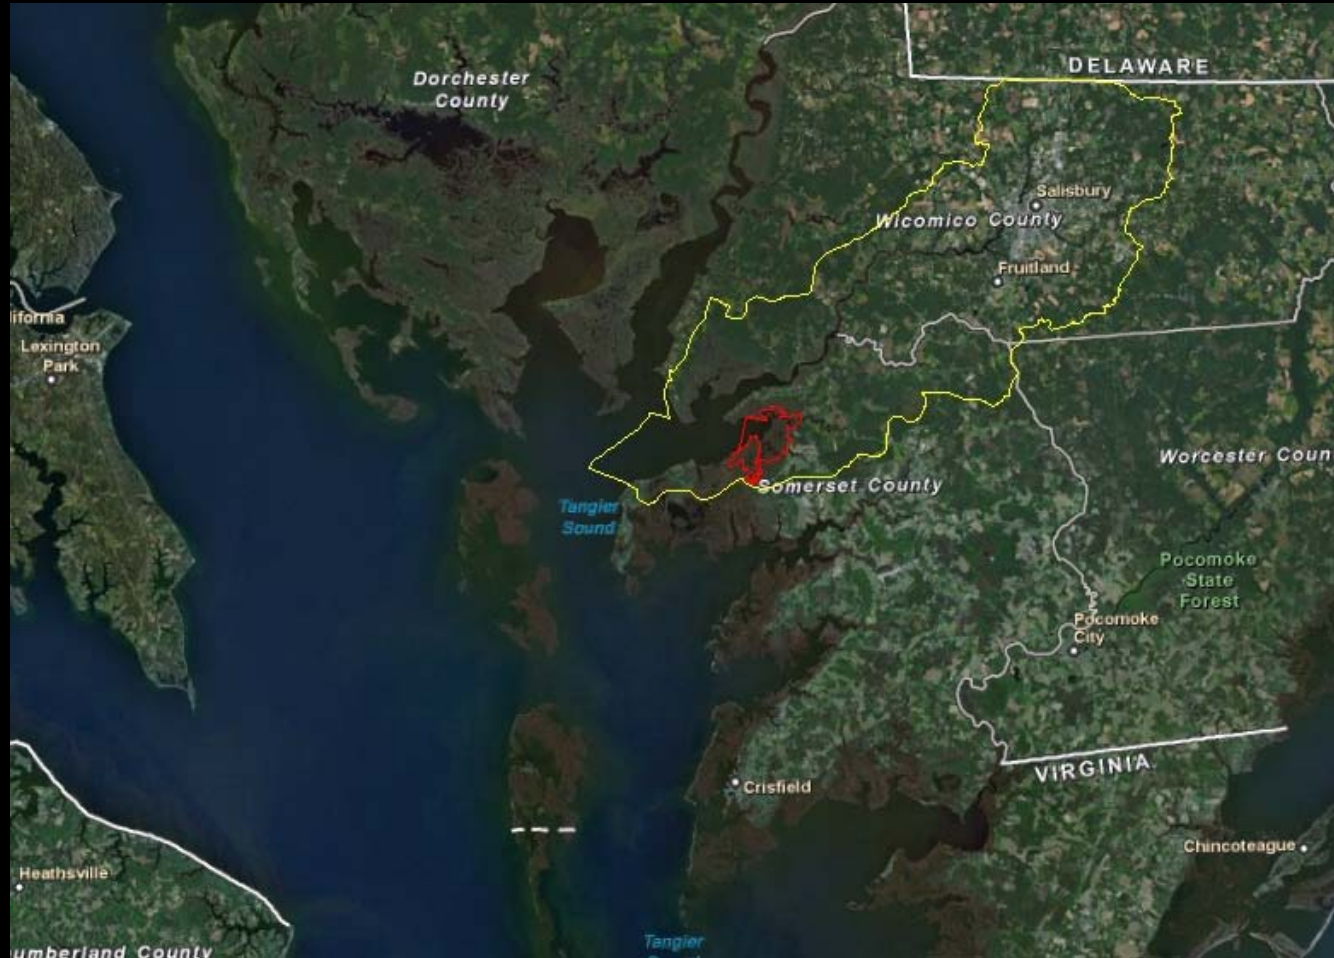

Chesapeake Bay NERR, MD Components

Targeted Watershed Boundaries

Reserve Component Boundaries
Targeted Watershed Boundaries

*Scroll to view individual
Reserve components

Chesapeake Bay NERR, MD - Jug Bay Component Targeted Watershed Boundary

Reserve Boundary

Targeted Watershed Boundary

Chesapeake Bay NERR, MD - Monie Bay Component Targeted Watershed Boundary

Reserve Boundary

Targeted Watershed Boundary

Chesapeake Bay NERR, MD - Otter Point Creek Component Targeted Watershed Component

Reserve Boundary
Targeted Watershed Boundary