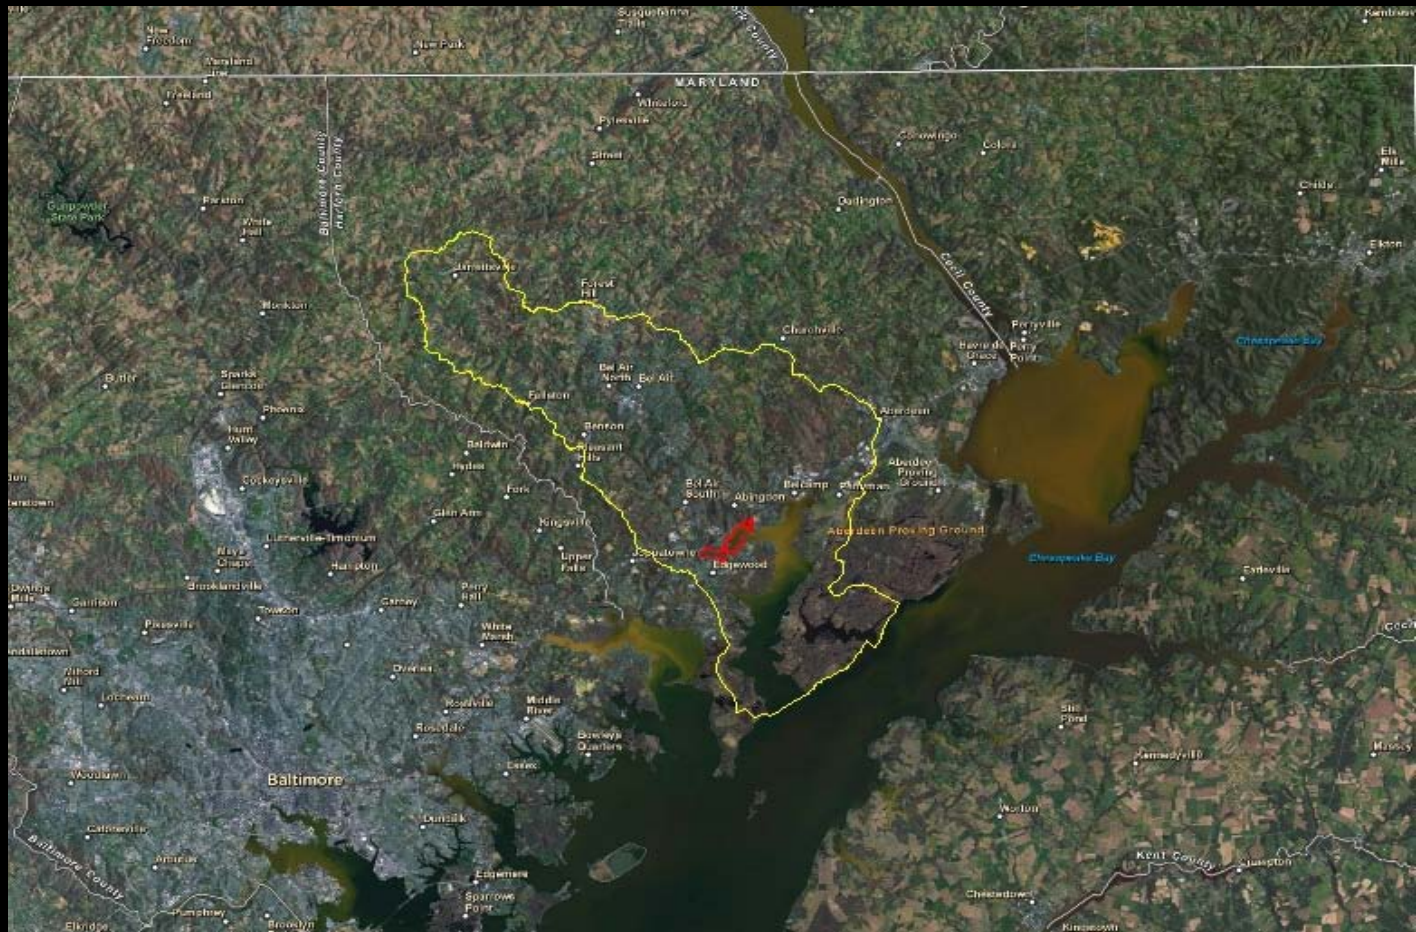

Chesapeake Bay NERR, MD Components

Targeted Watershed Boundaries

Reserve Component Boundaries
Targeted Watershed Boundaries

*Scroll to view individual
Reserve components

Chesapeake Bay NERR, MD - Jug Bay Component Targeted Watershed Boundary

Reserve Boundary

Targeted Watershed Boundary

Chesapeake Bay NERR, MD - Monie Bay Component Targeted Watershed Boundary

Reserve Boundary

Targeted Watershed Boundary

Chesapeake Bay NERR, MD - Otter Point Creek Component Targeted Watershed Component

Reserve Boundary
Targeted Watershed Boundary