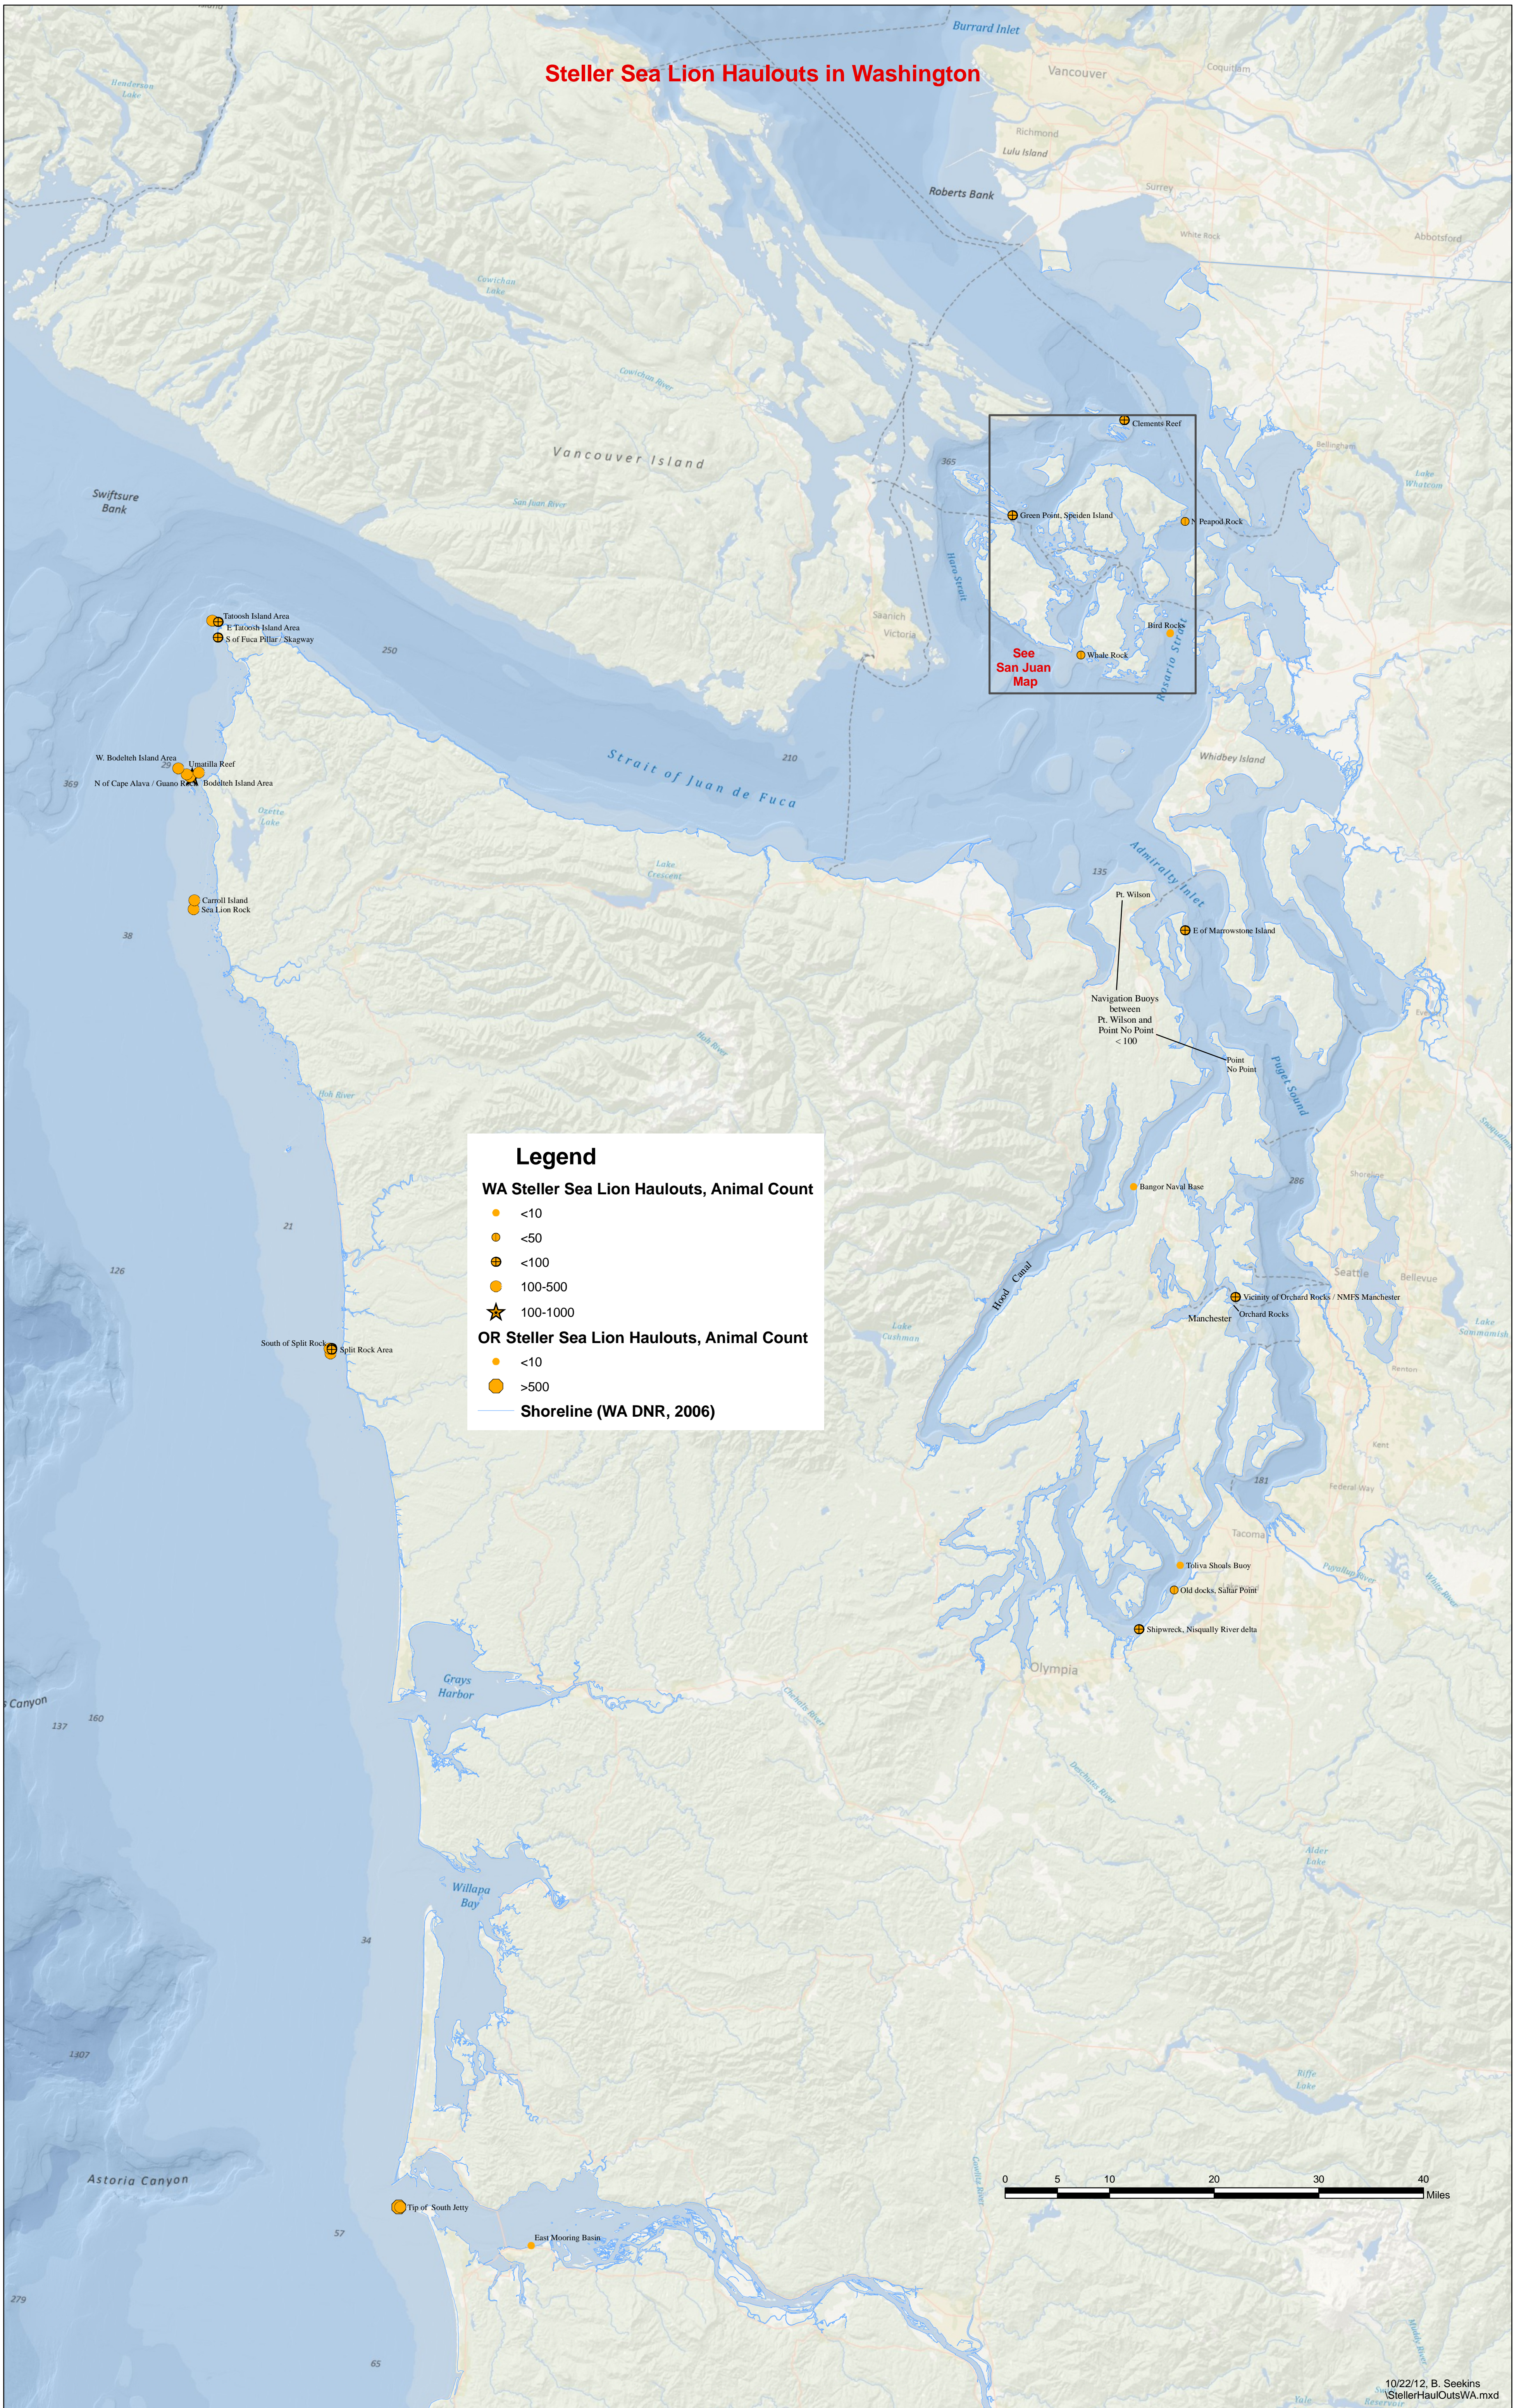

Steller Sea Lion Haulouts in Washington

Legend

WA Steller Sea Lion Haulouts, Animal Count

- <10
- <50
- ⊕ <100
- 100-500
- ★ 100-1000

OR Steller Sea Lion Haulouts, Animal Count

- <10
- >500

— Shoreline (WA DNR, 2006)