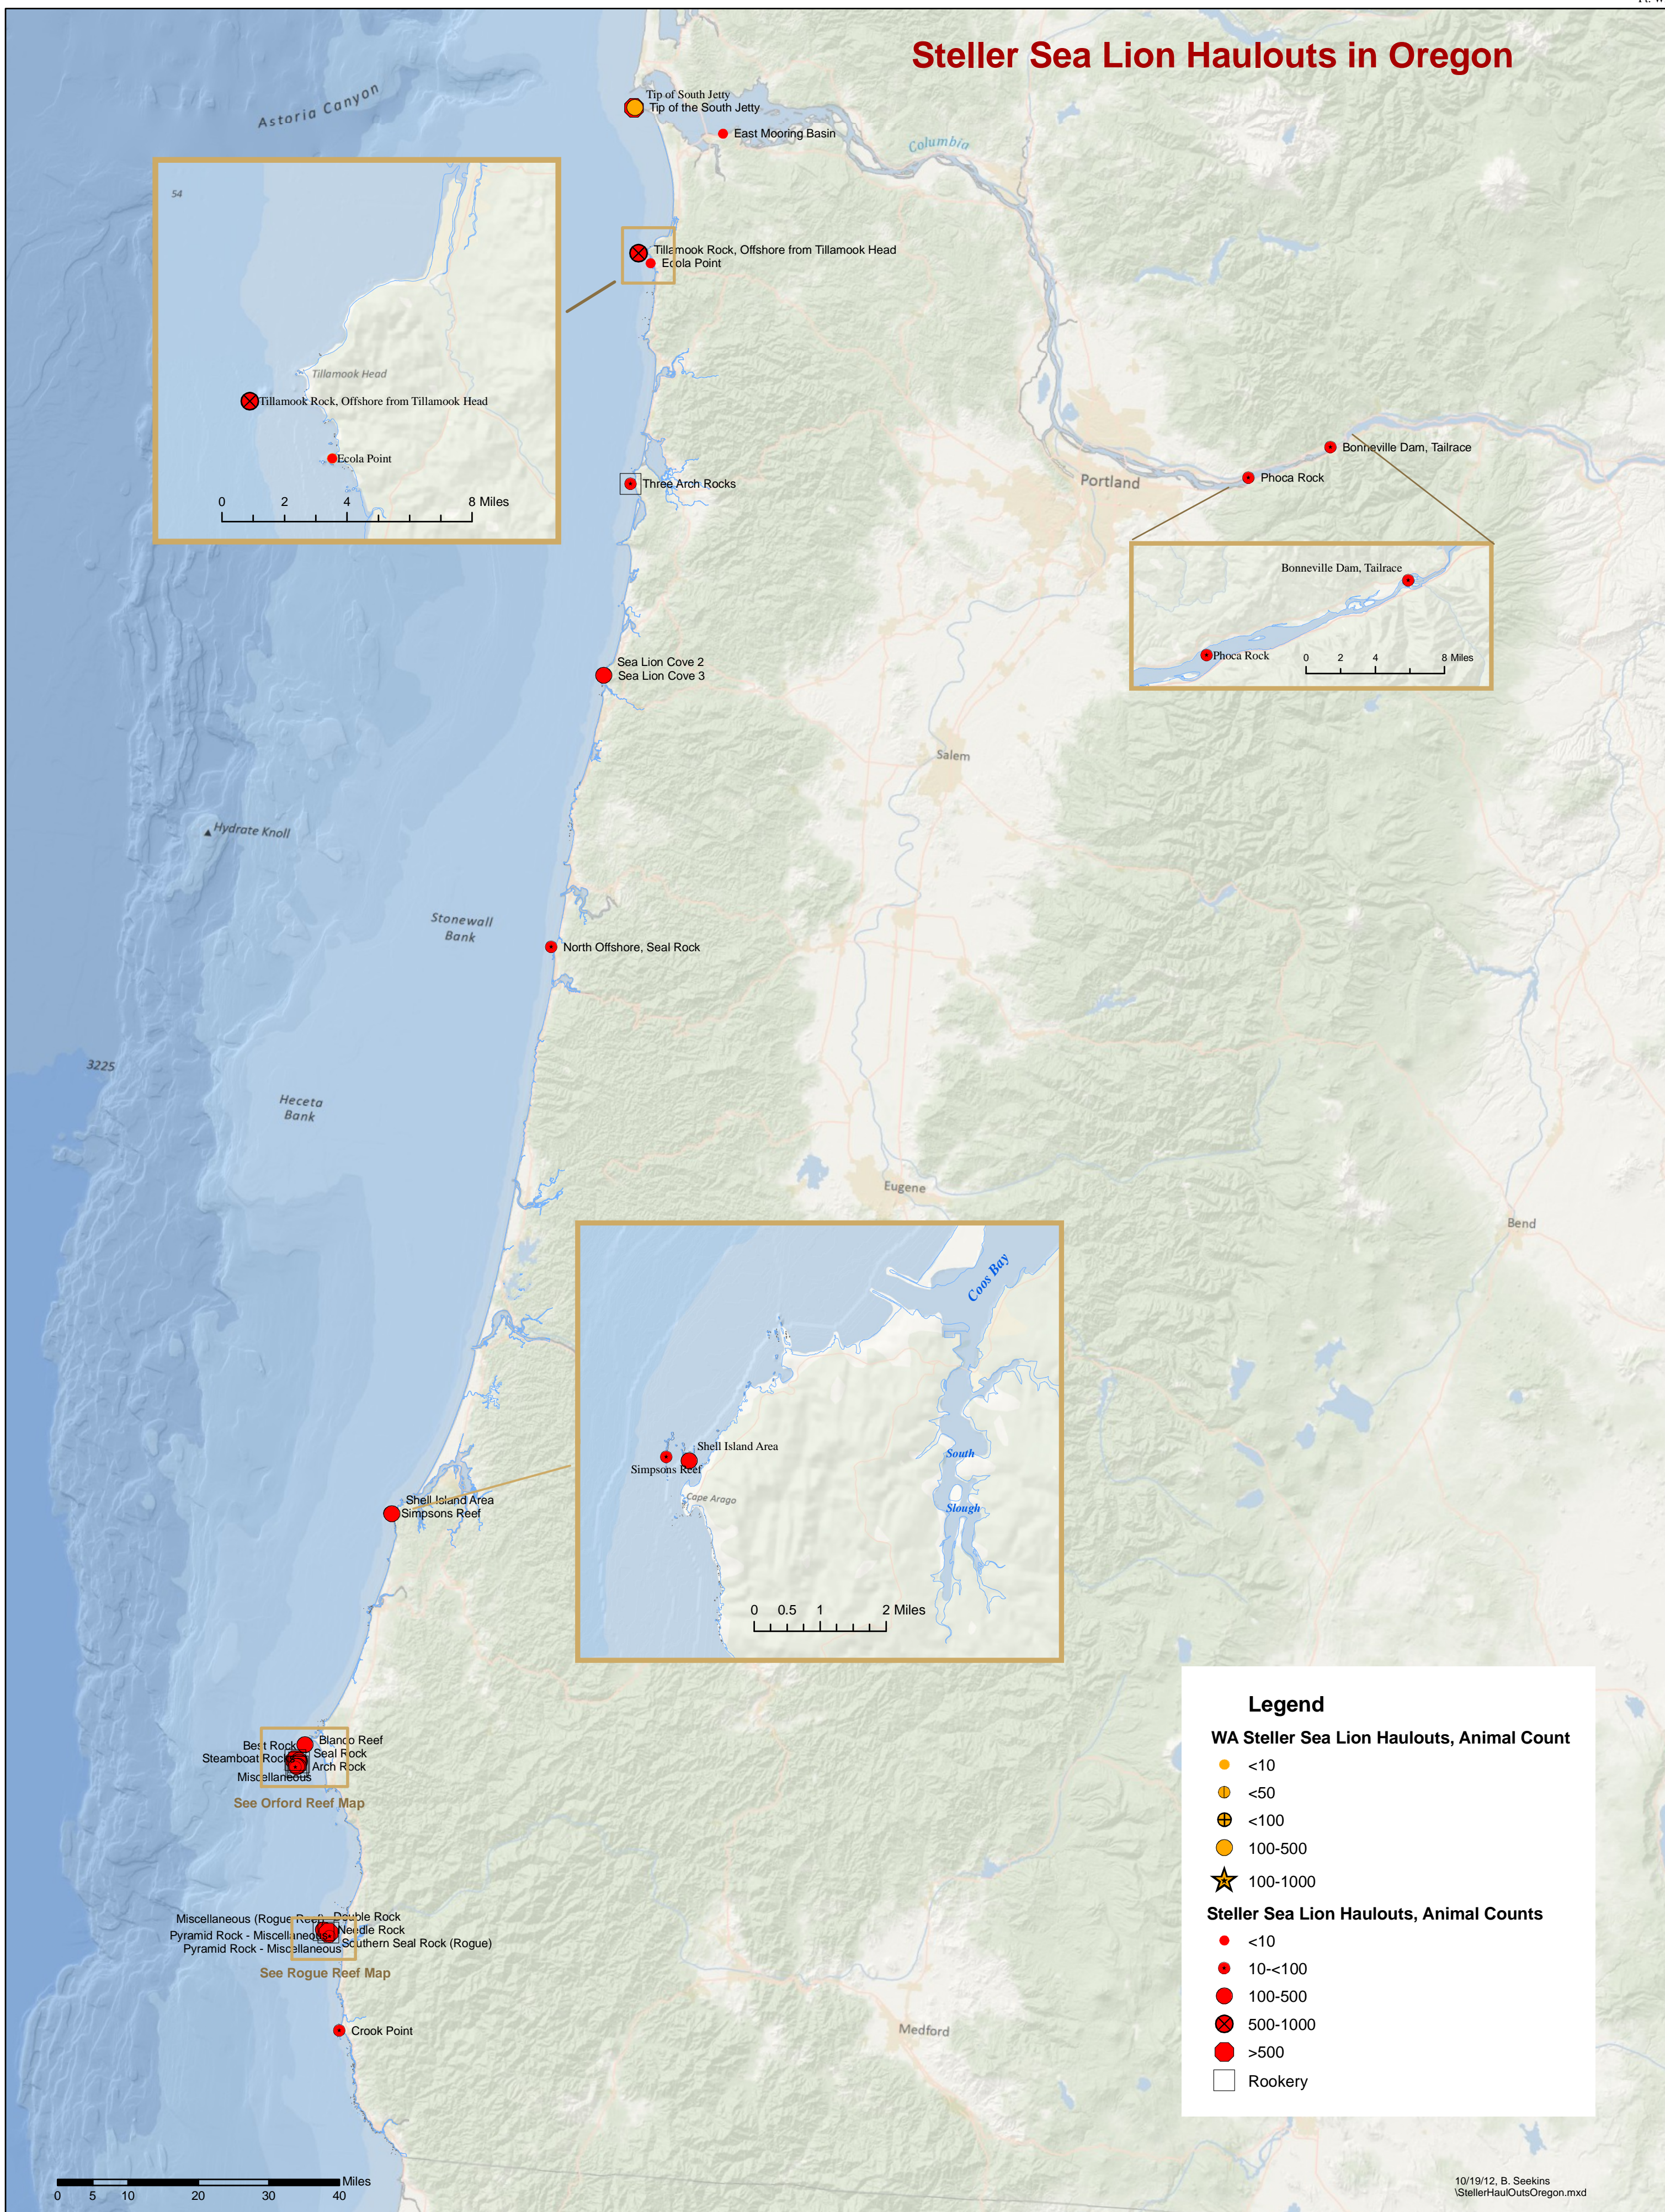

# Steller Sea Lion Haulouts in Oregon

**Legend**

**WA Steller Sea Lion Haulouts, Animal Count**

- <10
- <50
- ⊕ <100
- 100-500
- ★ 100-1000

**Steller Sea Lion Haulouts, Animal Counts**

- <10
- 10-<100
- 100-500
- ⊗ 500-1000
- >500
- Rookery