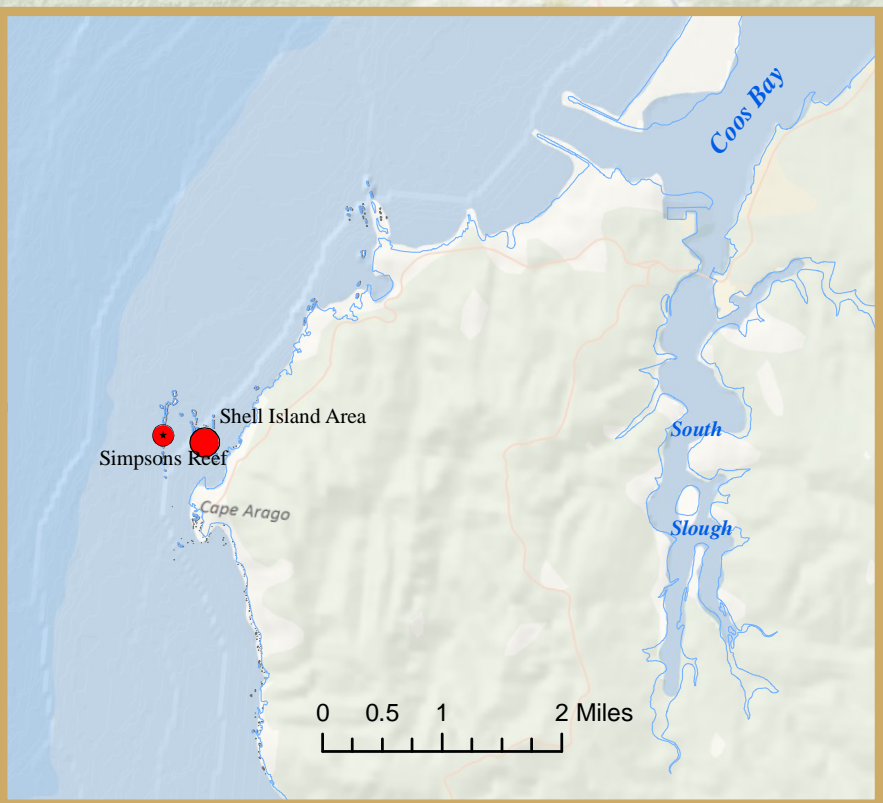

# Steller Sea Lion Haulouts in Oregon

**Legend**

**WA Steller Sea Lion Haulouts, Animal Count**

- <10
- <50
- ⊕ <100
- 100-500
- ★ 100-1000

**Steller Sea Lion Haulouts, Animal Counts**

- <10
- 10-<100
- 100-500
- ⊗ 500-1000
- >500
- Rookery