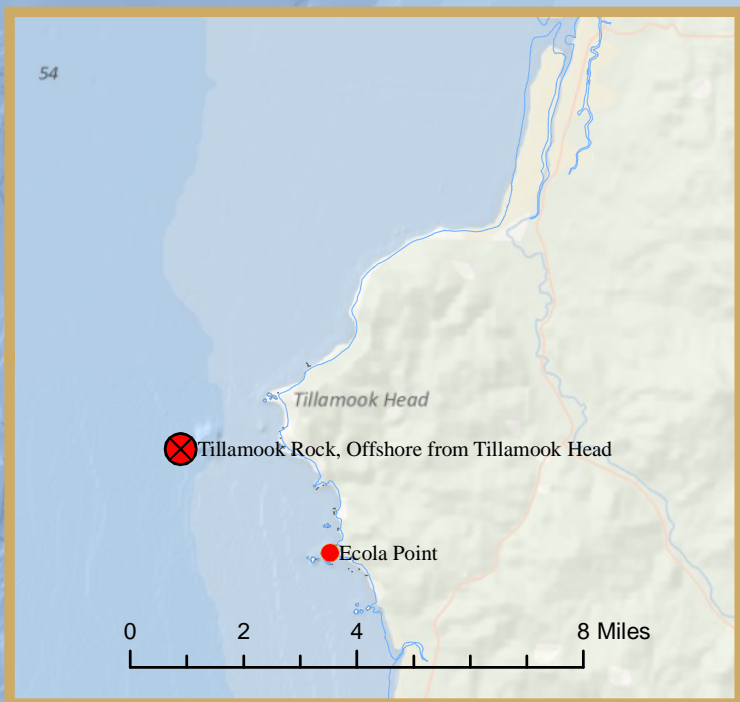

# Steller Sea Lion Haulouts in Oregon

**Legend**

**WA Steller Sea Lion Haulouts, Animal Count**

- <10
- <50
- ⊕ <100
- 100-500
- ★ 100-1000

**Steller Sea Lion Haulouts, Animal Counts**

- <10
- 10-<100
- 100-500
- ⊗ 500-1000
- >500
- Rookery