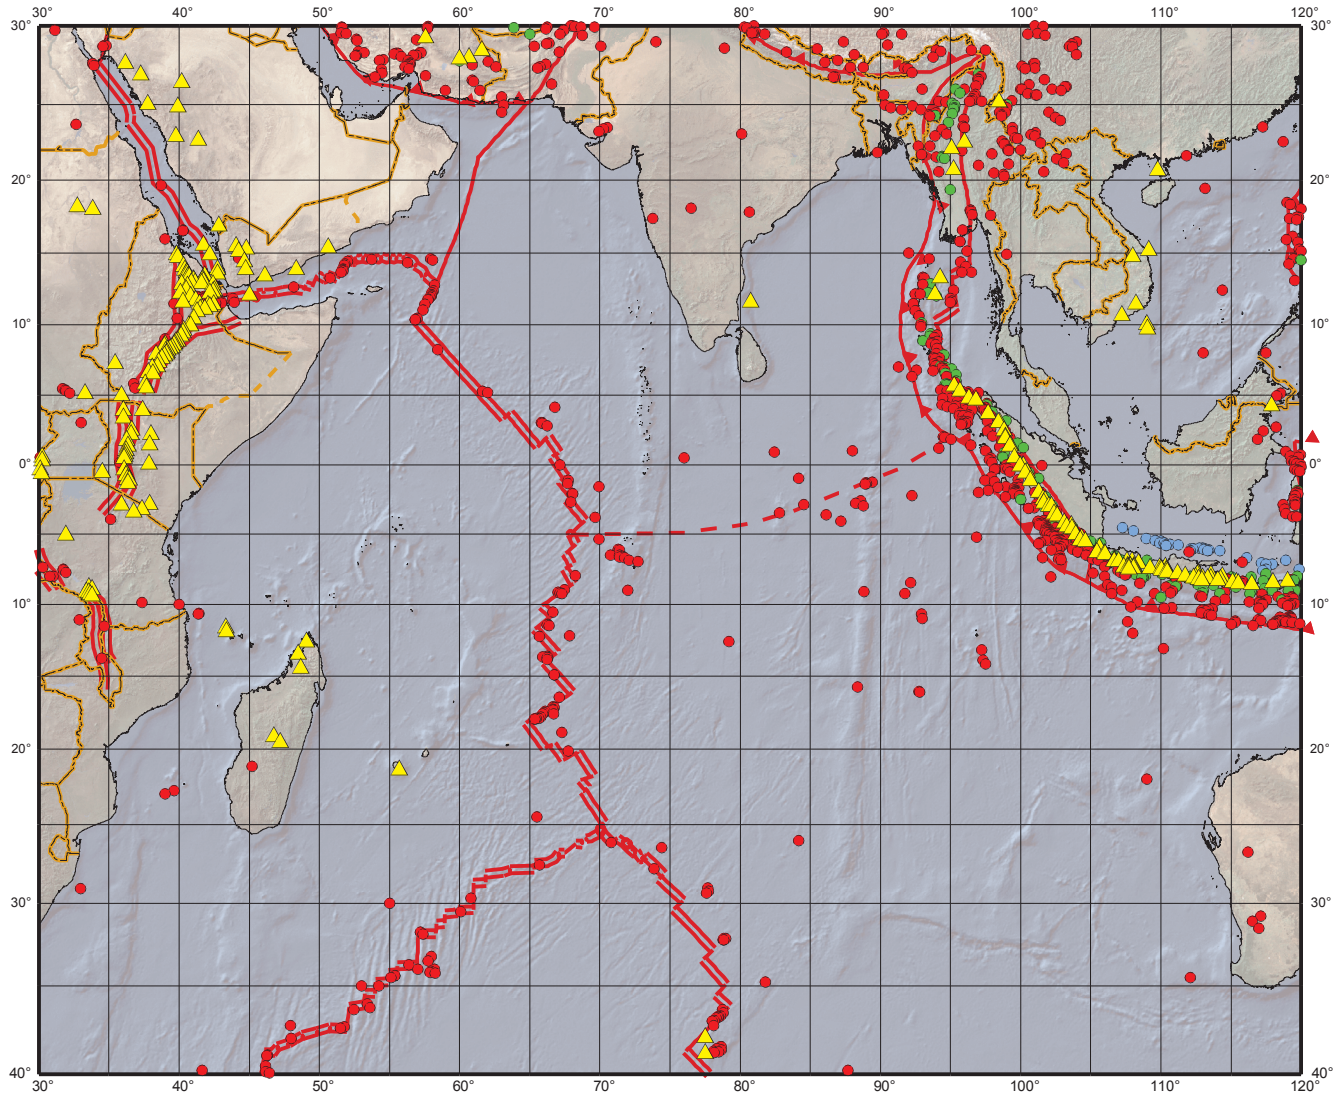

Indian Ocean

SCALE 1:60,000,000
Mercator Projection