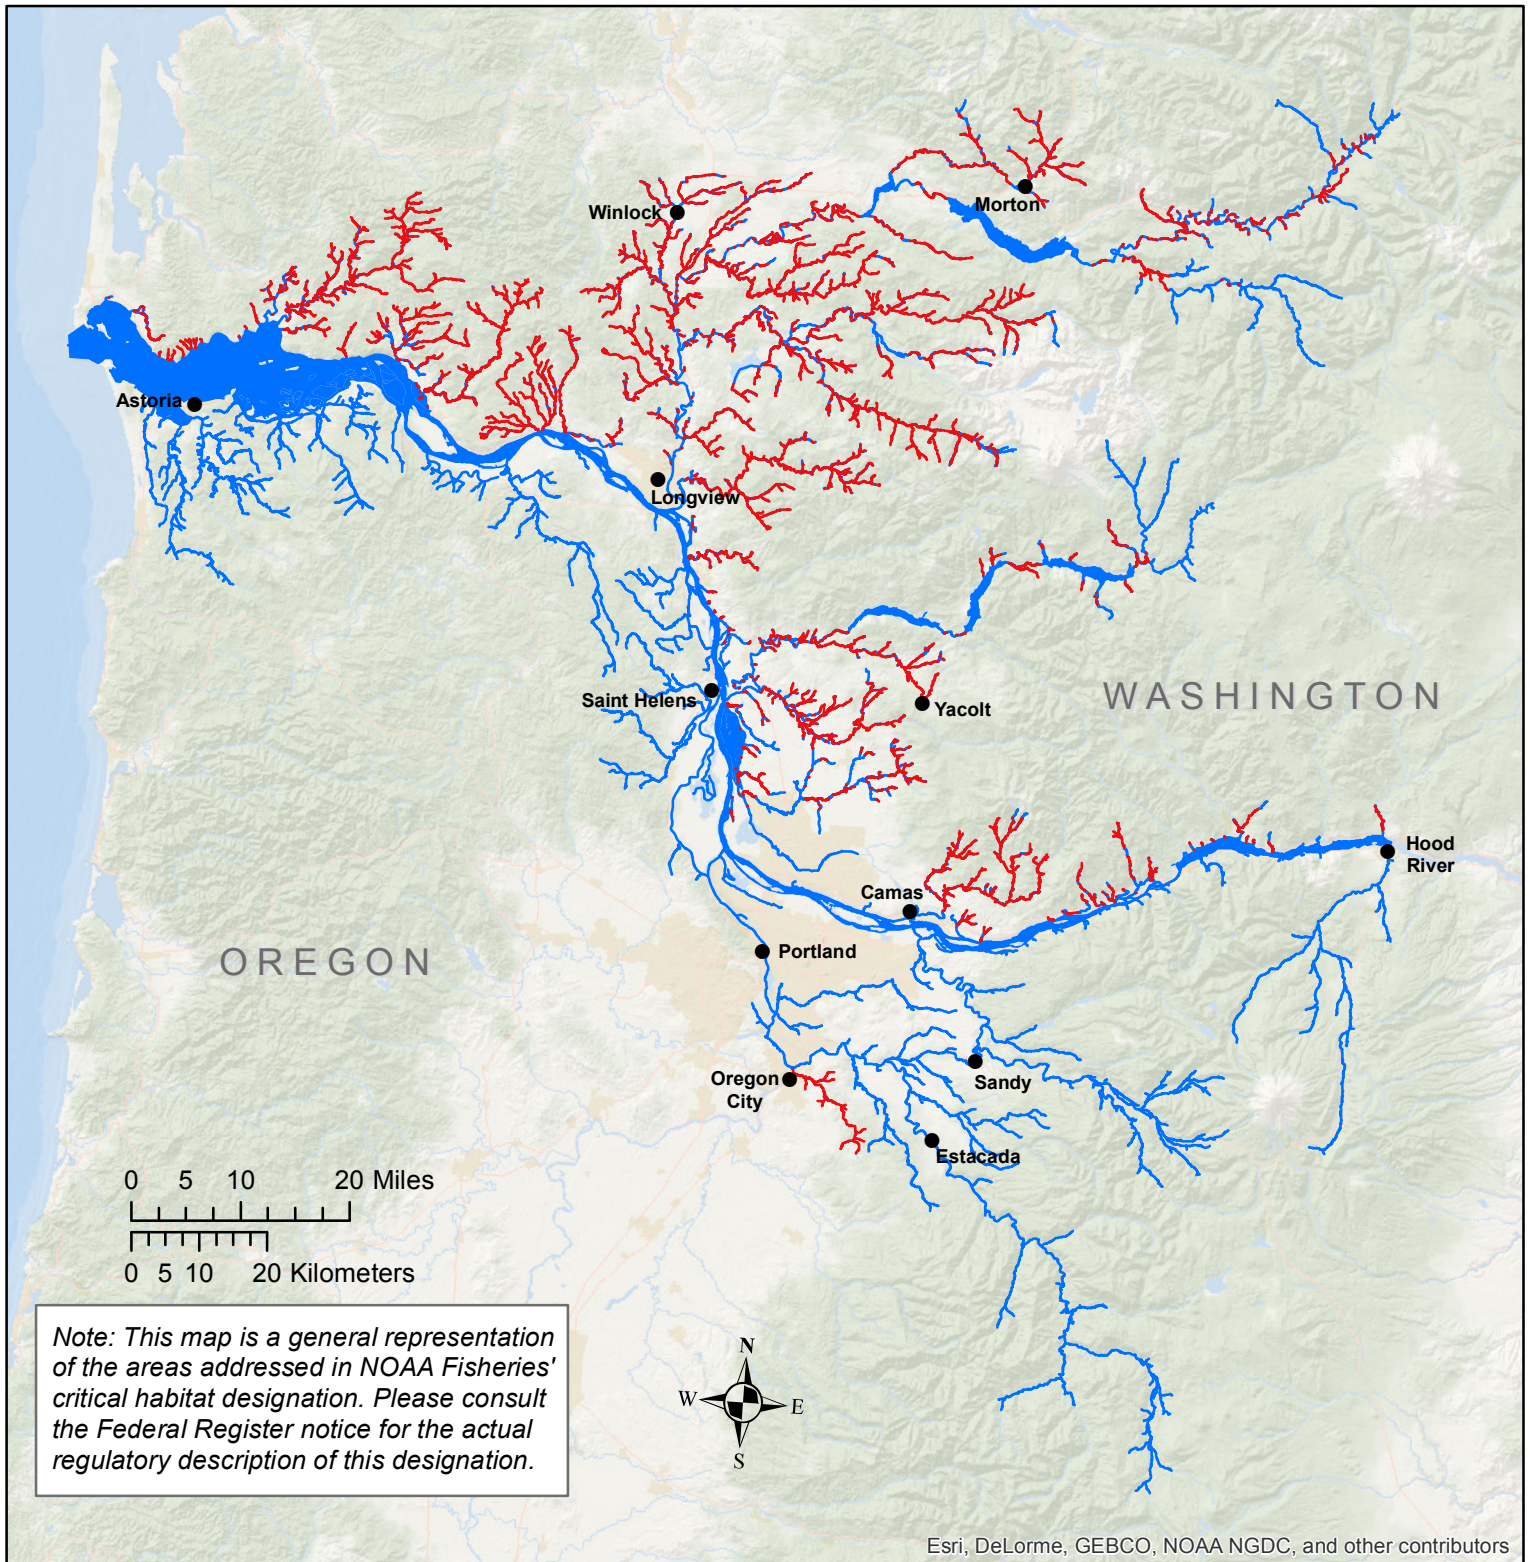

# Map of Designated Critical Habitat for Lower Columbia River Coho Salmon January 2016

## Legend

- Cities / Towns

## Habitat Areas

-  Designated Critical Habitat
-  Excluded from Critical Habitat

## Area of Detail

**NOAA**  
**FISHERIES**  
West Coast  
Region