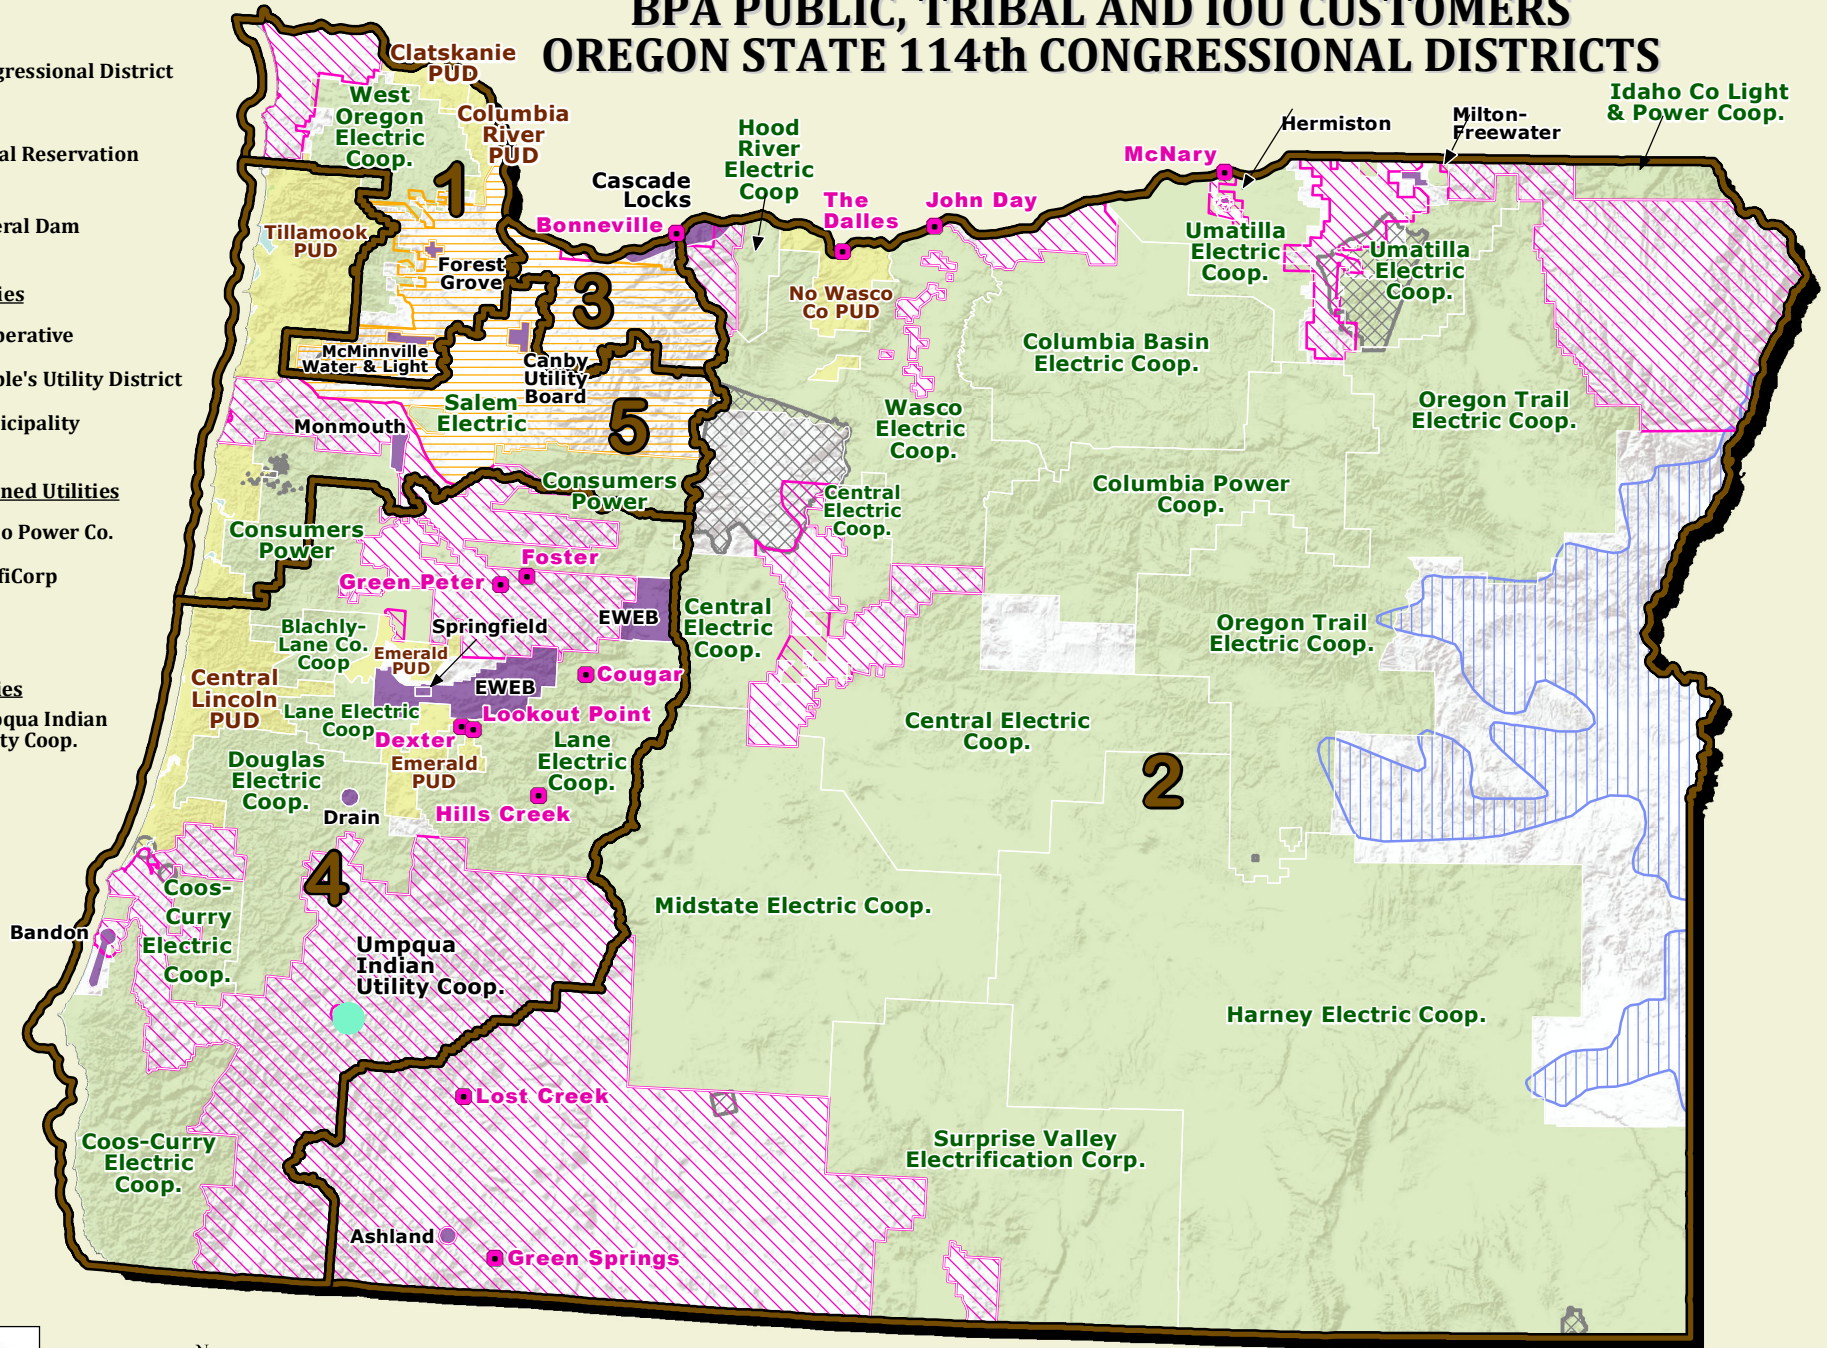

BPA PUBLIC, TRIBAL AND IOU CUSTOMERS OREGON STATE 114th CONGRESSIONAL DISTRICTS

 Congressional District

 Tribal Reservation

 Federal Dam

Public Utilities

 Cooperative

 People's Utility District

 Municipality

Investor-Owned Utilities

 Idaho Power Co.

 PacifiCorp

 PGE

Tribal Utilities

 Umpqua Indian Utility Coop.

Updated: July 2015

SENATORS: