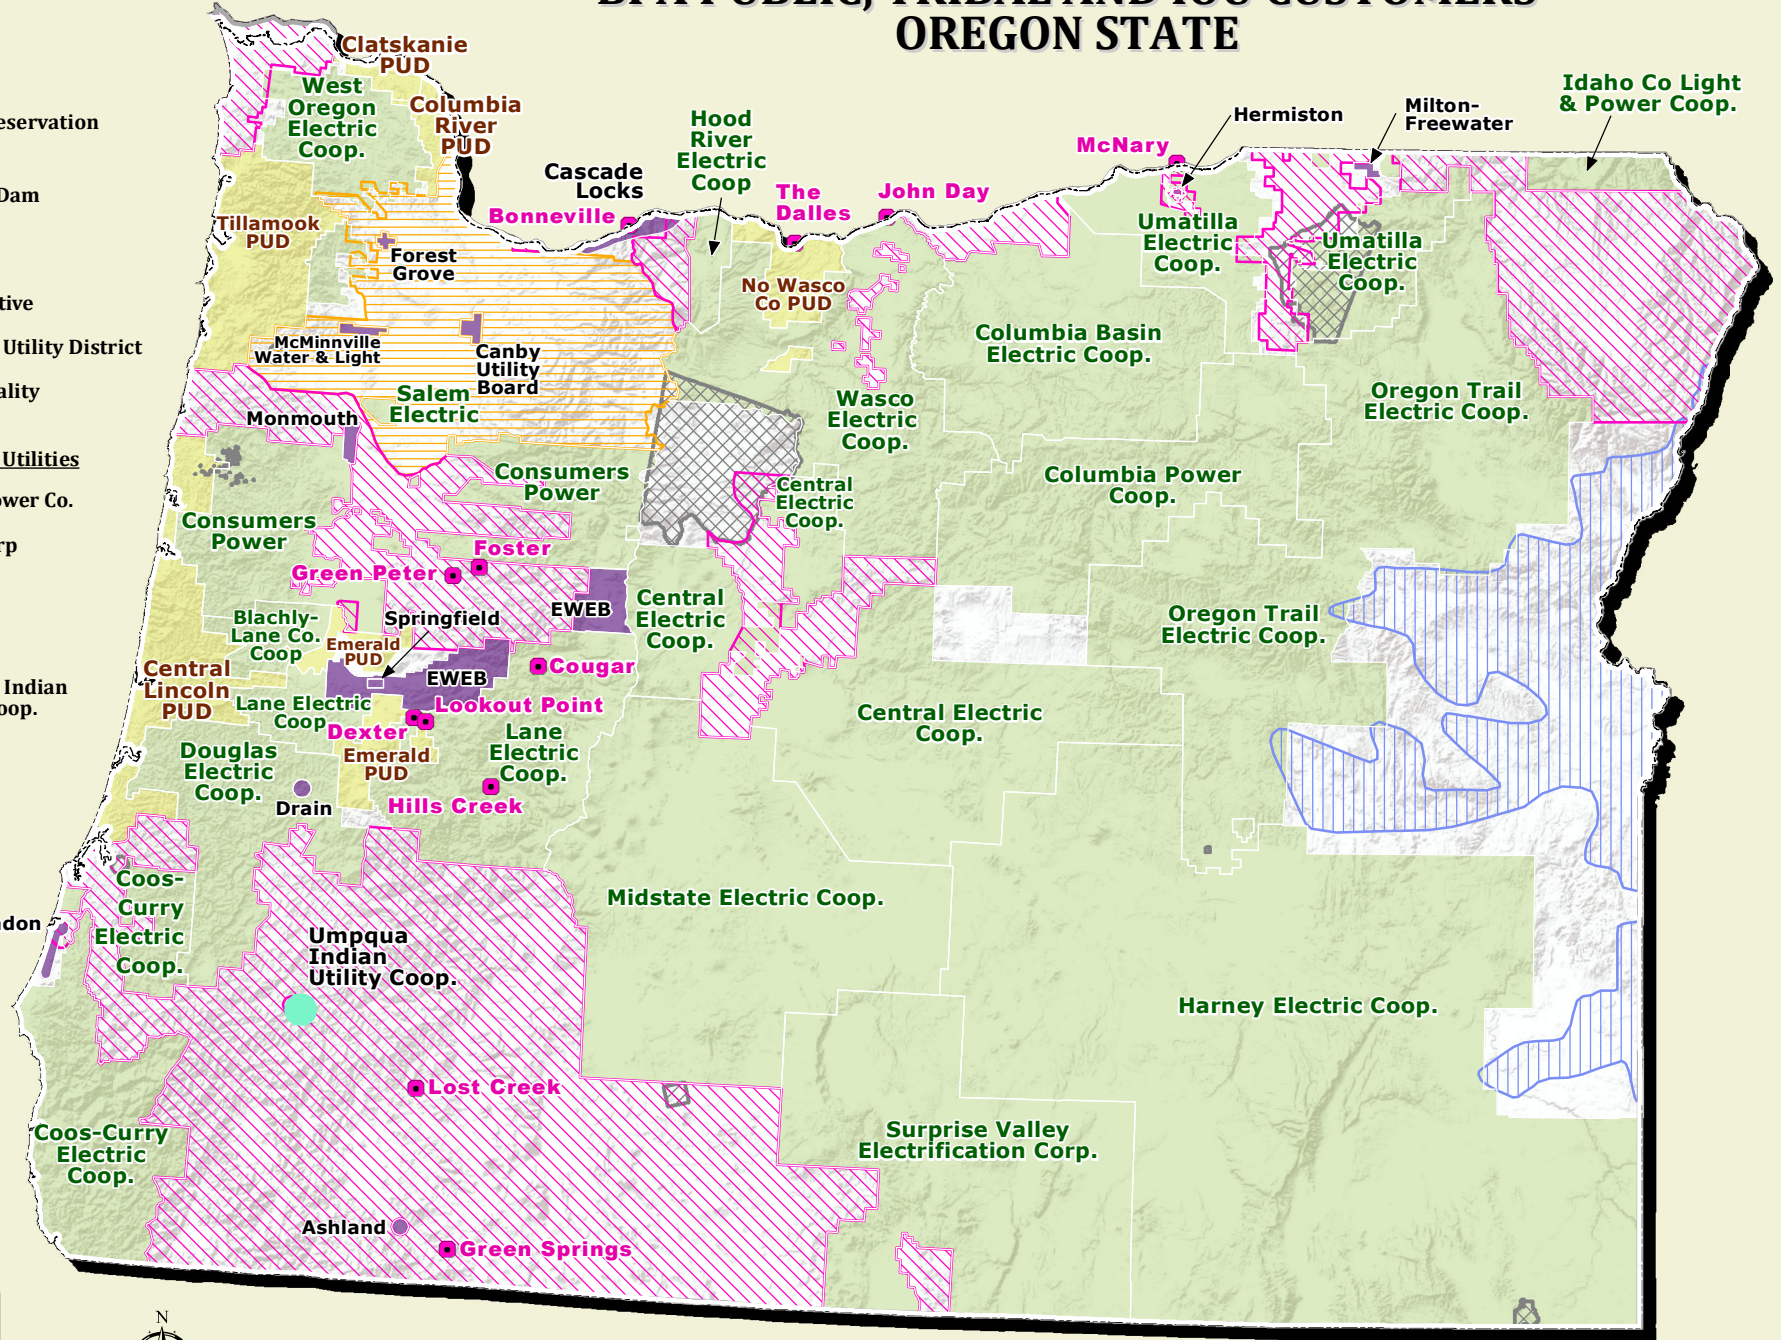

BPA PUBLIC, TRIBAL AND IOU CUSTOMERS OREGON STATE

 Tribal Reservation

 Federal Dam

Public Utilities

-  Cooperative
-  People's Utility District
-  Municipality

Investor-Owned Utilities

-  Idaho Power Co.
-  PacifiCorp
-  PGE

Tribal Utilities

-  Umpqua Indian Utility Coop.

Updated: July 2015