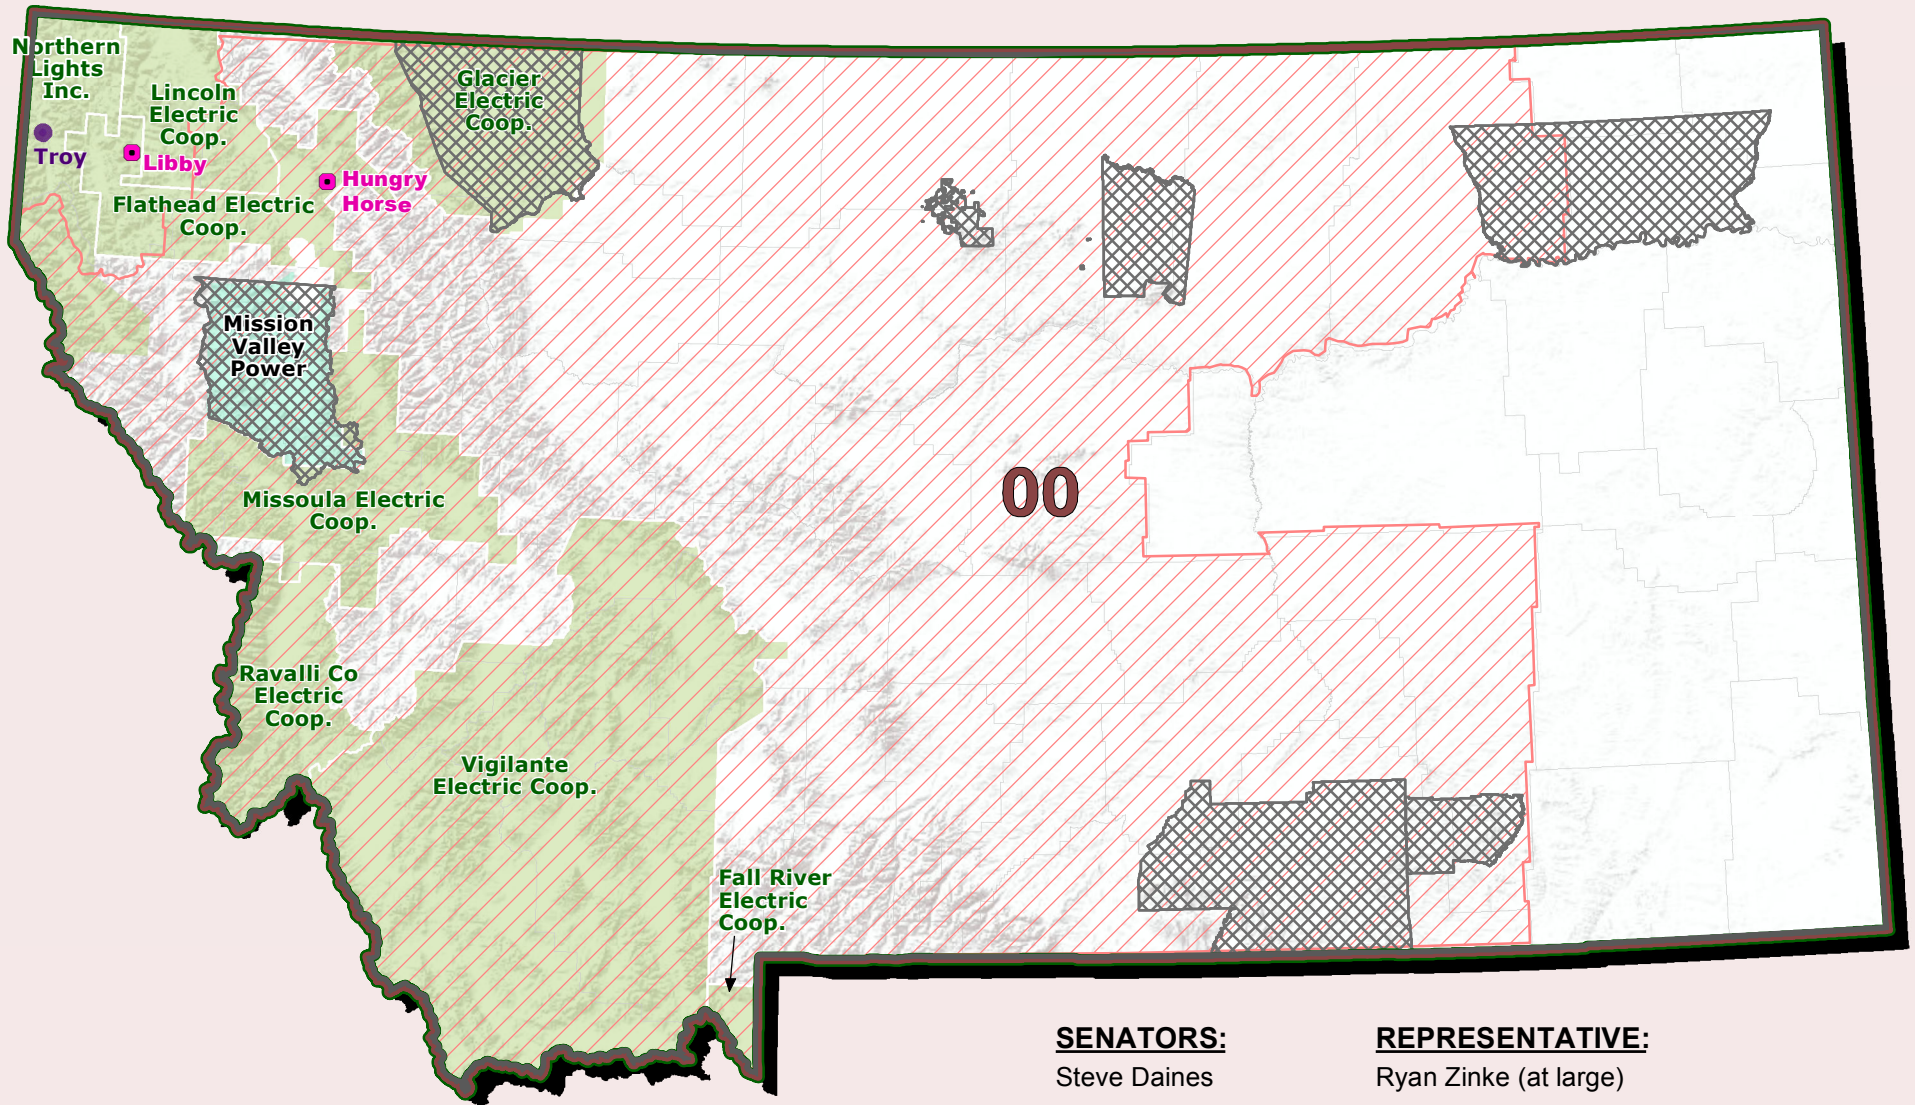

BPA PUBLIC, TRIBAL AND IOU CUSTOMERS MONTANA STATE 114th CONGRESSIONAL DISTRICTS

-  Congressional District Boundary
-  Tribal Reservation
-  Federal Dam (within BPA service area)

- Public Utilities**
-  Cooperative
 -  Municipality

- Investor-Owned Utilities**
-  Northwestern Energy
- Tribal Utilities**
-  Mission Valley Power