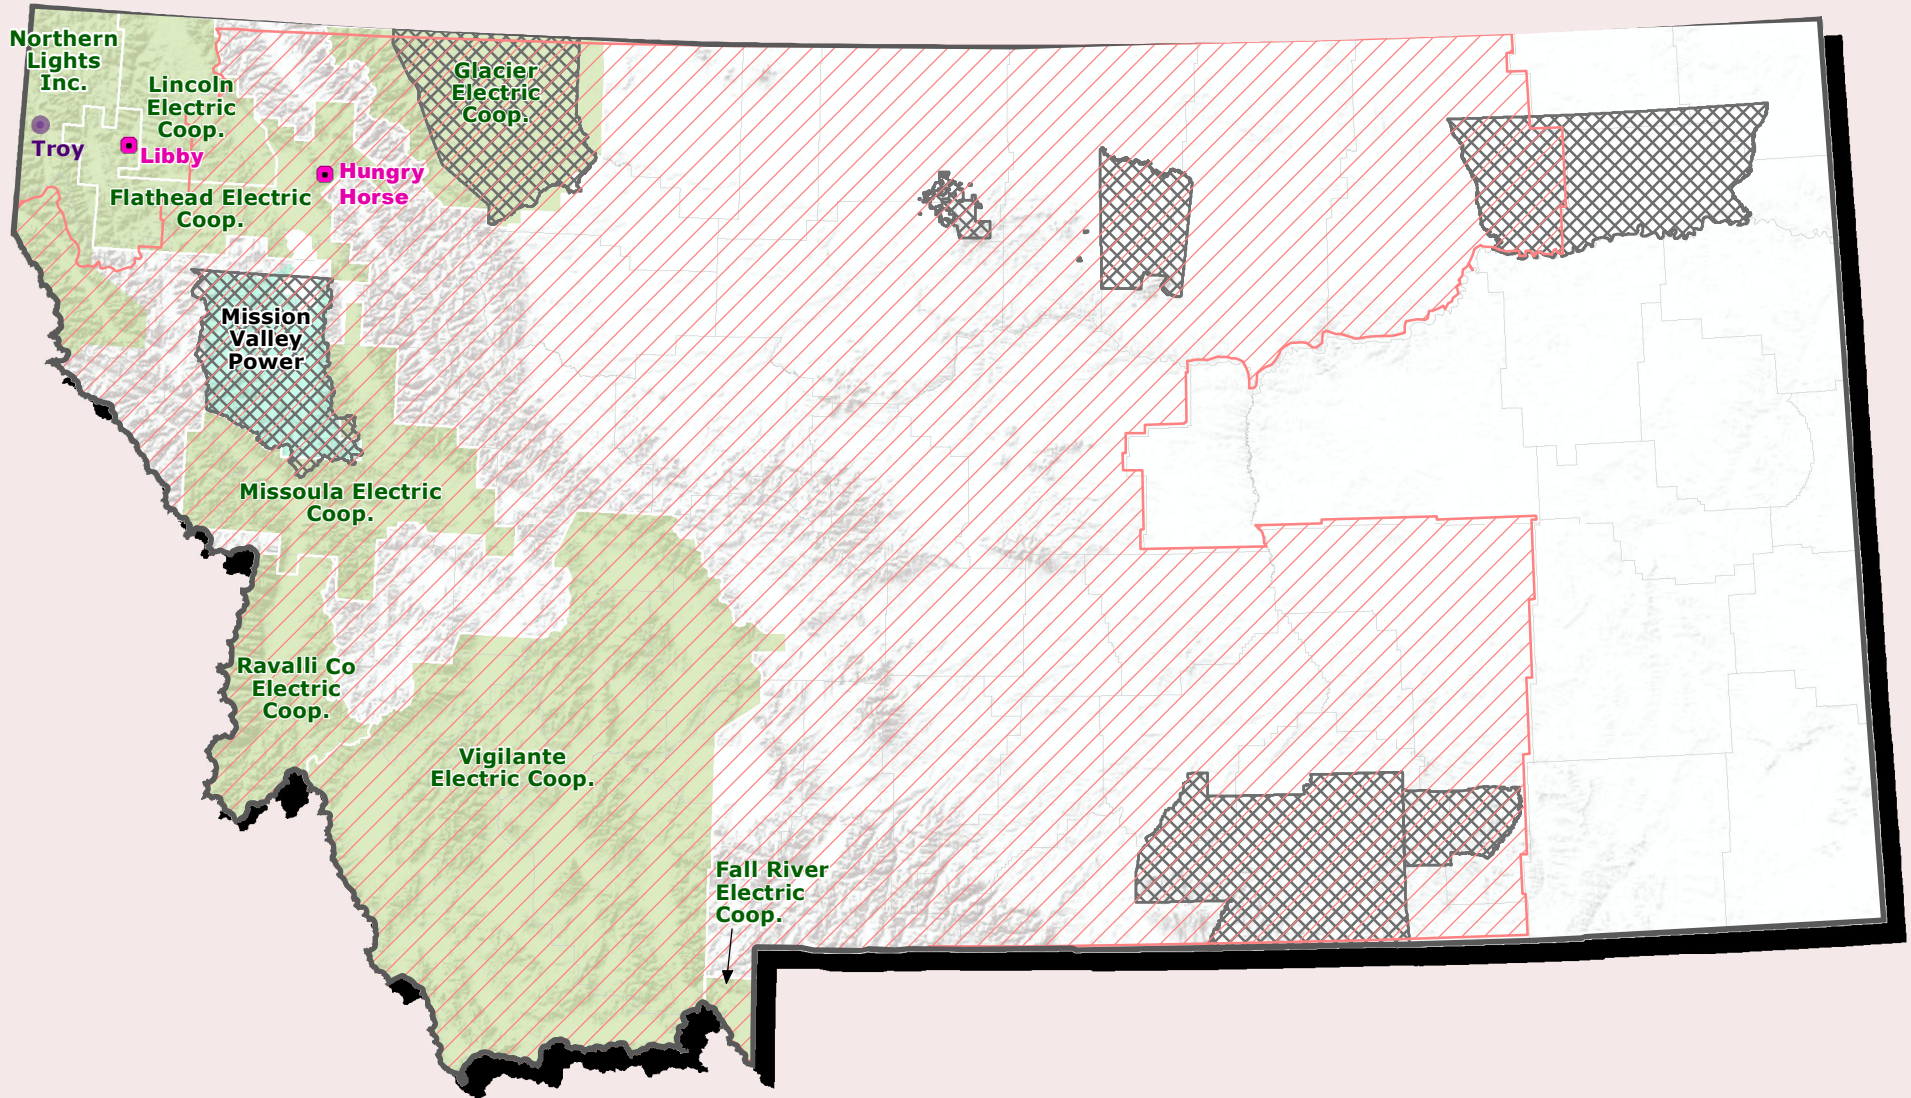

# BPA PUBLIC, TRIBAL AND IOU CUSTOMERS MONTANA STATE

● Federal Dam (within BPA service area)

▨ Tribal Reservation

**Investor-Owned Utilities**

▨ Northwestern Energy

**Public Utilities**

▨ Cooperative

● Municipality

**Tribal Utilities**

▨ Mission Valley Power

Updated: July 2015