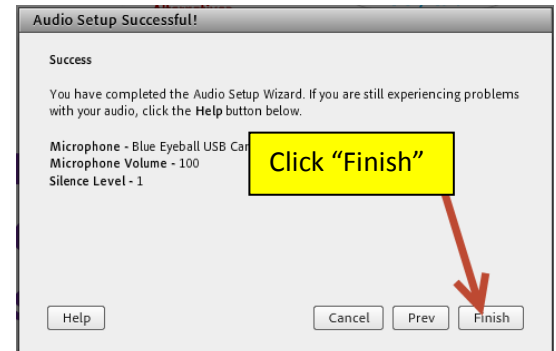

Quick Start Guide - Setting Up Audio in Adobe Connect

Quick Start Guide - Setting Up Audio in Adobe Connect

That's it. If you've completed these steps, you should be good to go. Enjoy your webinar.