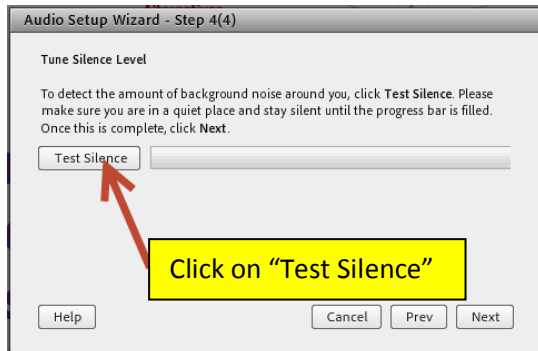

Quick Start Guide - Setting Up Audio in Adobe Connect

Quick Start Guide - Setting Up Audio in Adobe Connect

That's it. If you've completed these steps, you should be good to go. Enjoy your webinar.