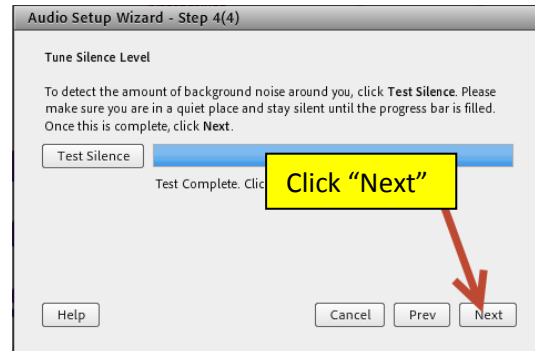

Quick Start Guide - Setting Up Audio in Adobe Connect

Quick Start Guide - Setting Up Audio in Adobe Connect

That's it. If you've completed these steps, you should be good to go. Enjoy your webinar.