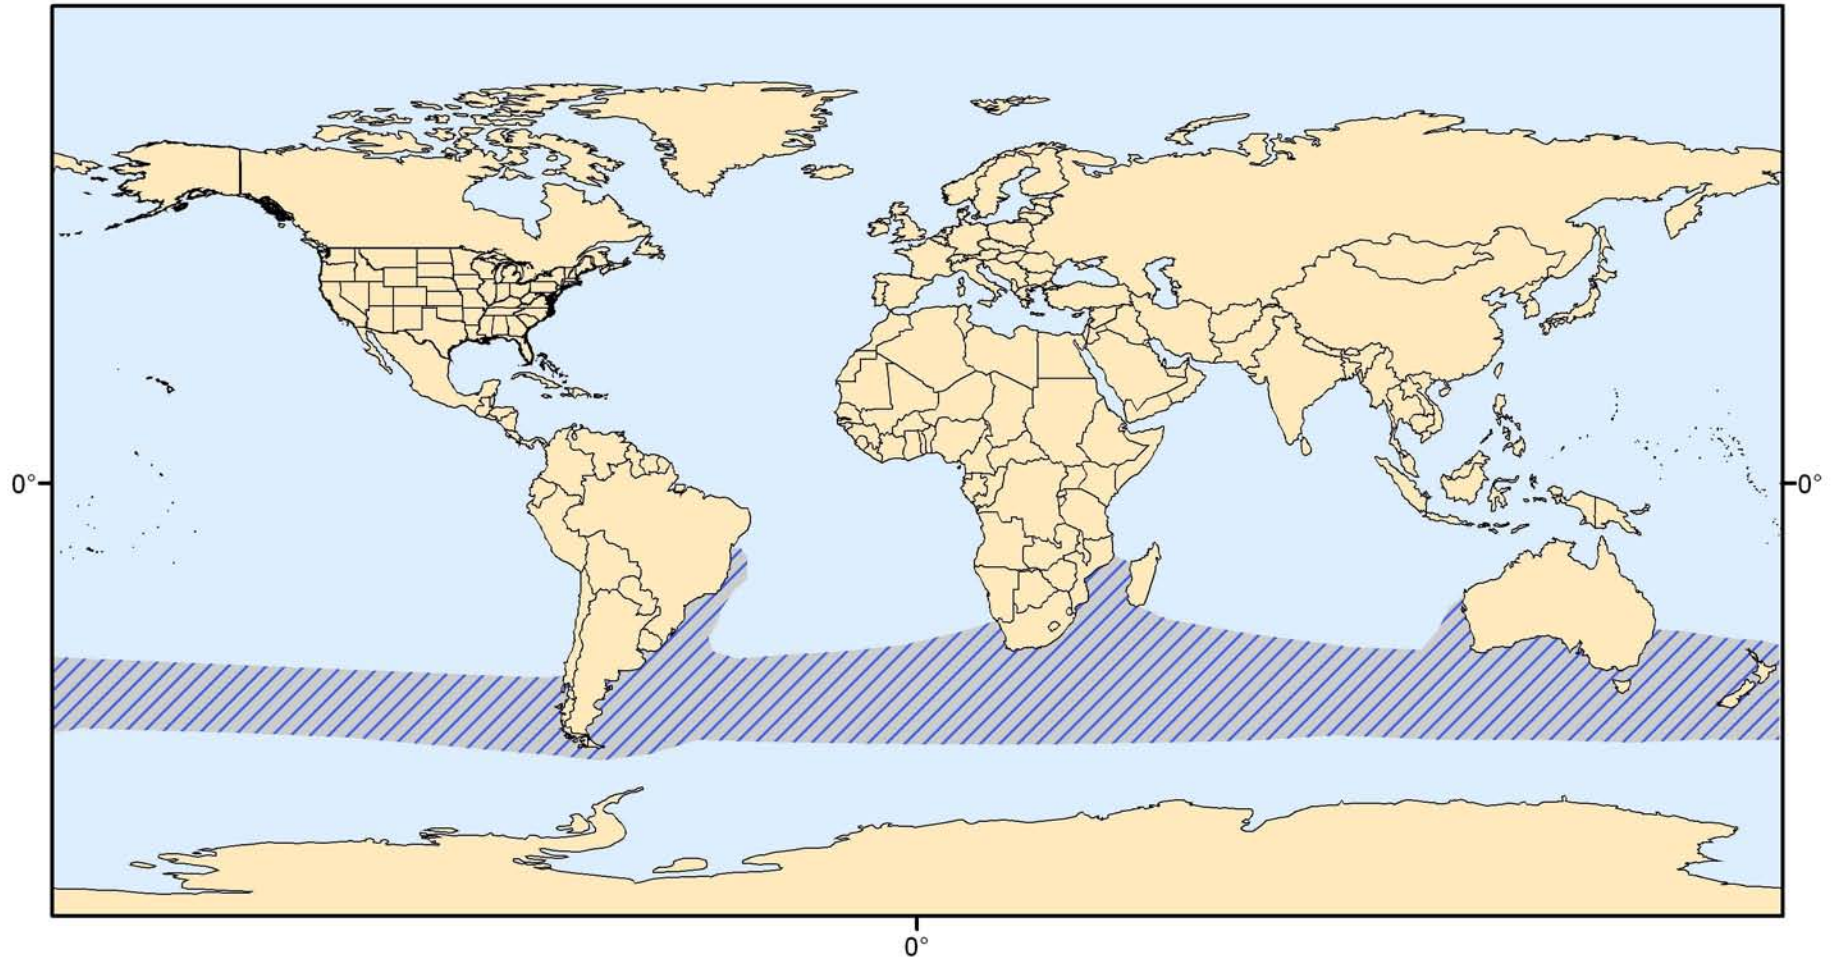

Southern Right Whale Range

0 2,000 4,000 6,000 8,000 Miles

Note: Map represents approximate range of species.

NMFS, Office of Protected Resources
March 2009