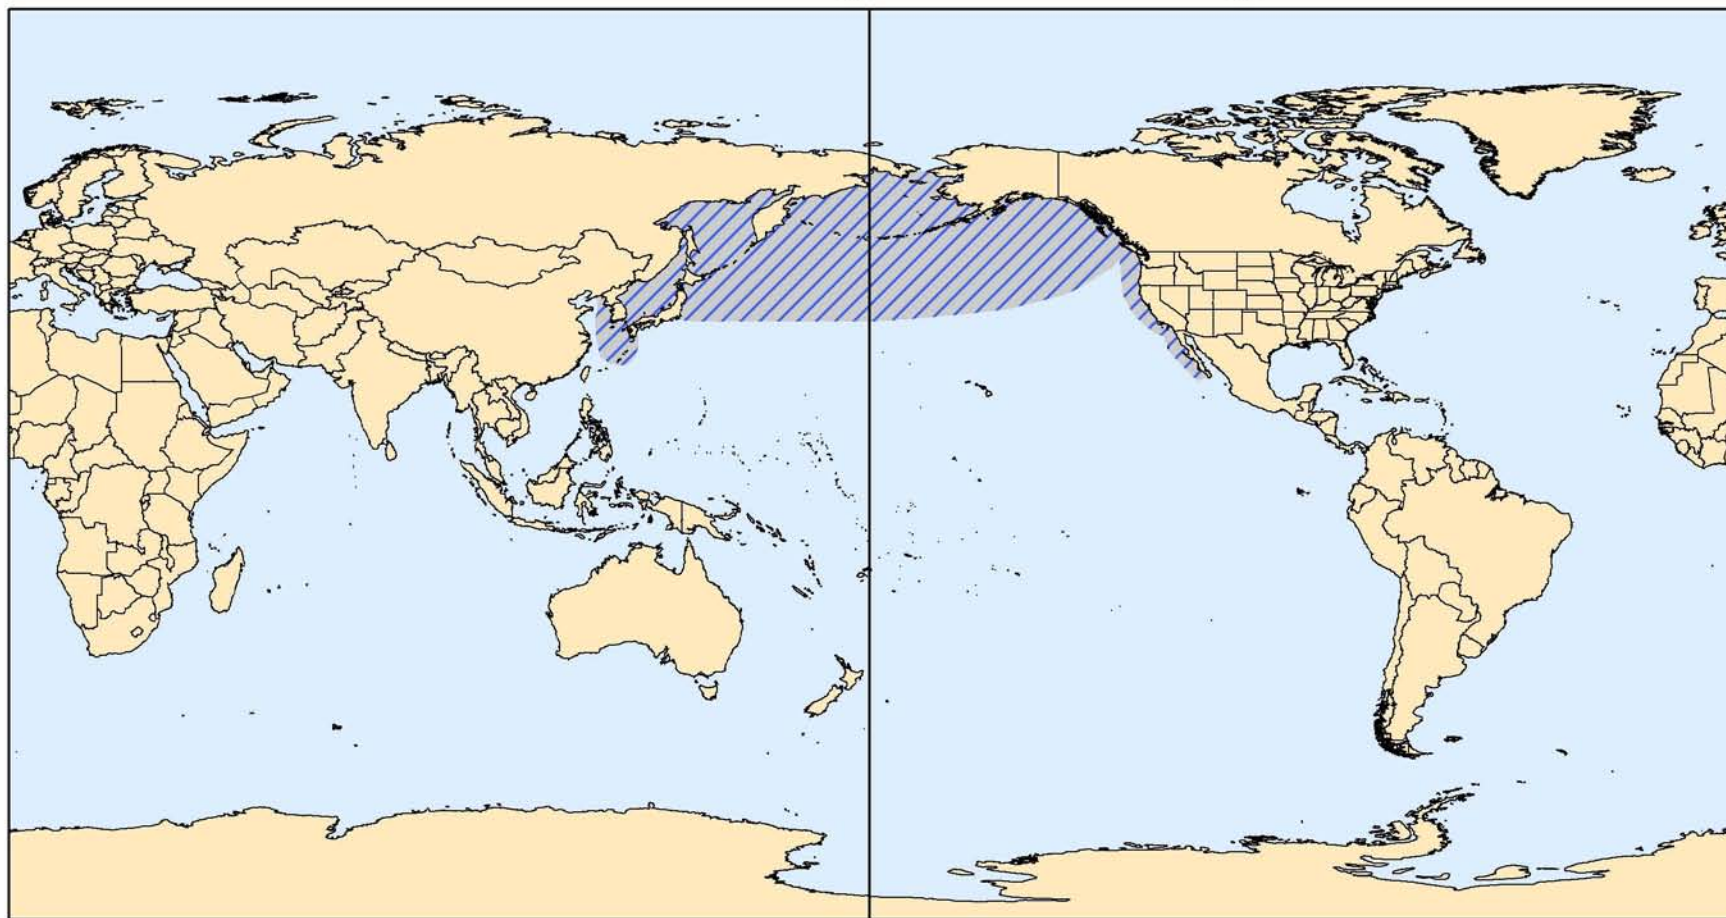

North Pacific Right Whale Range

Note: Map represents approximate range of species. Offshore distances are approximate.

NMFS, Office of Protected Resources
March 2009