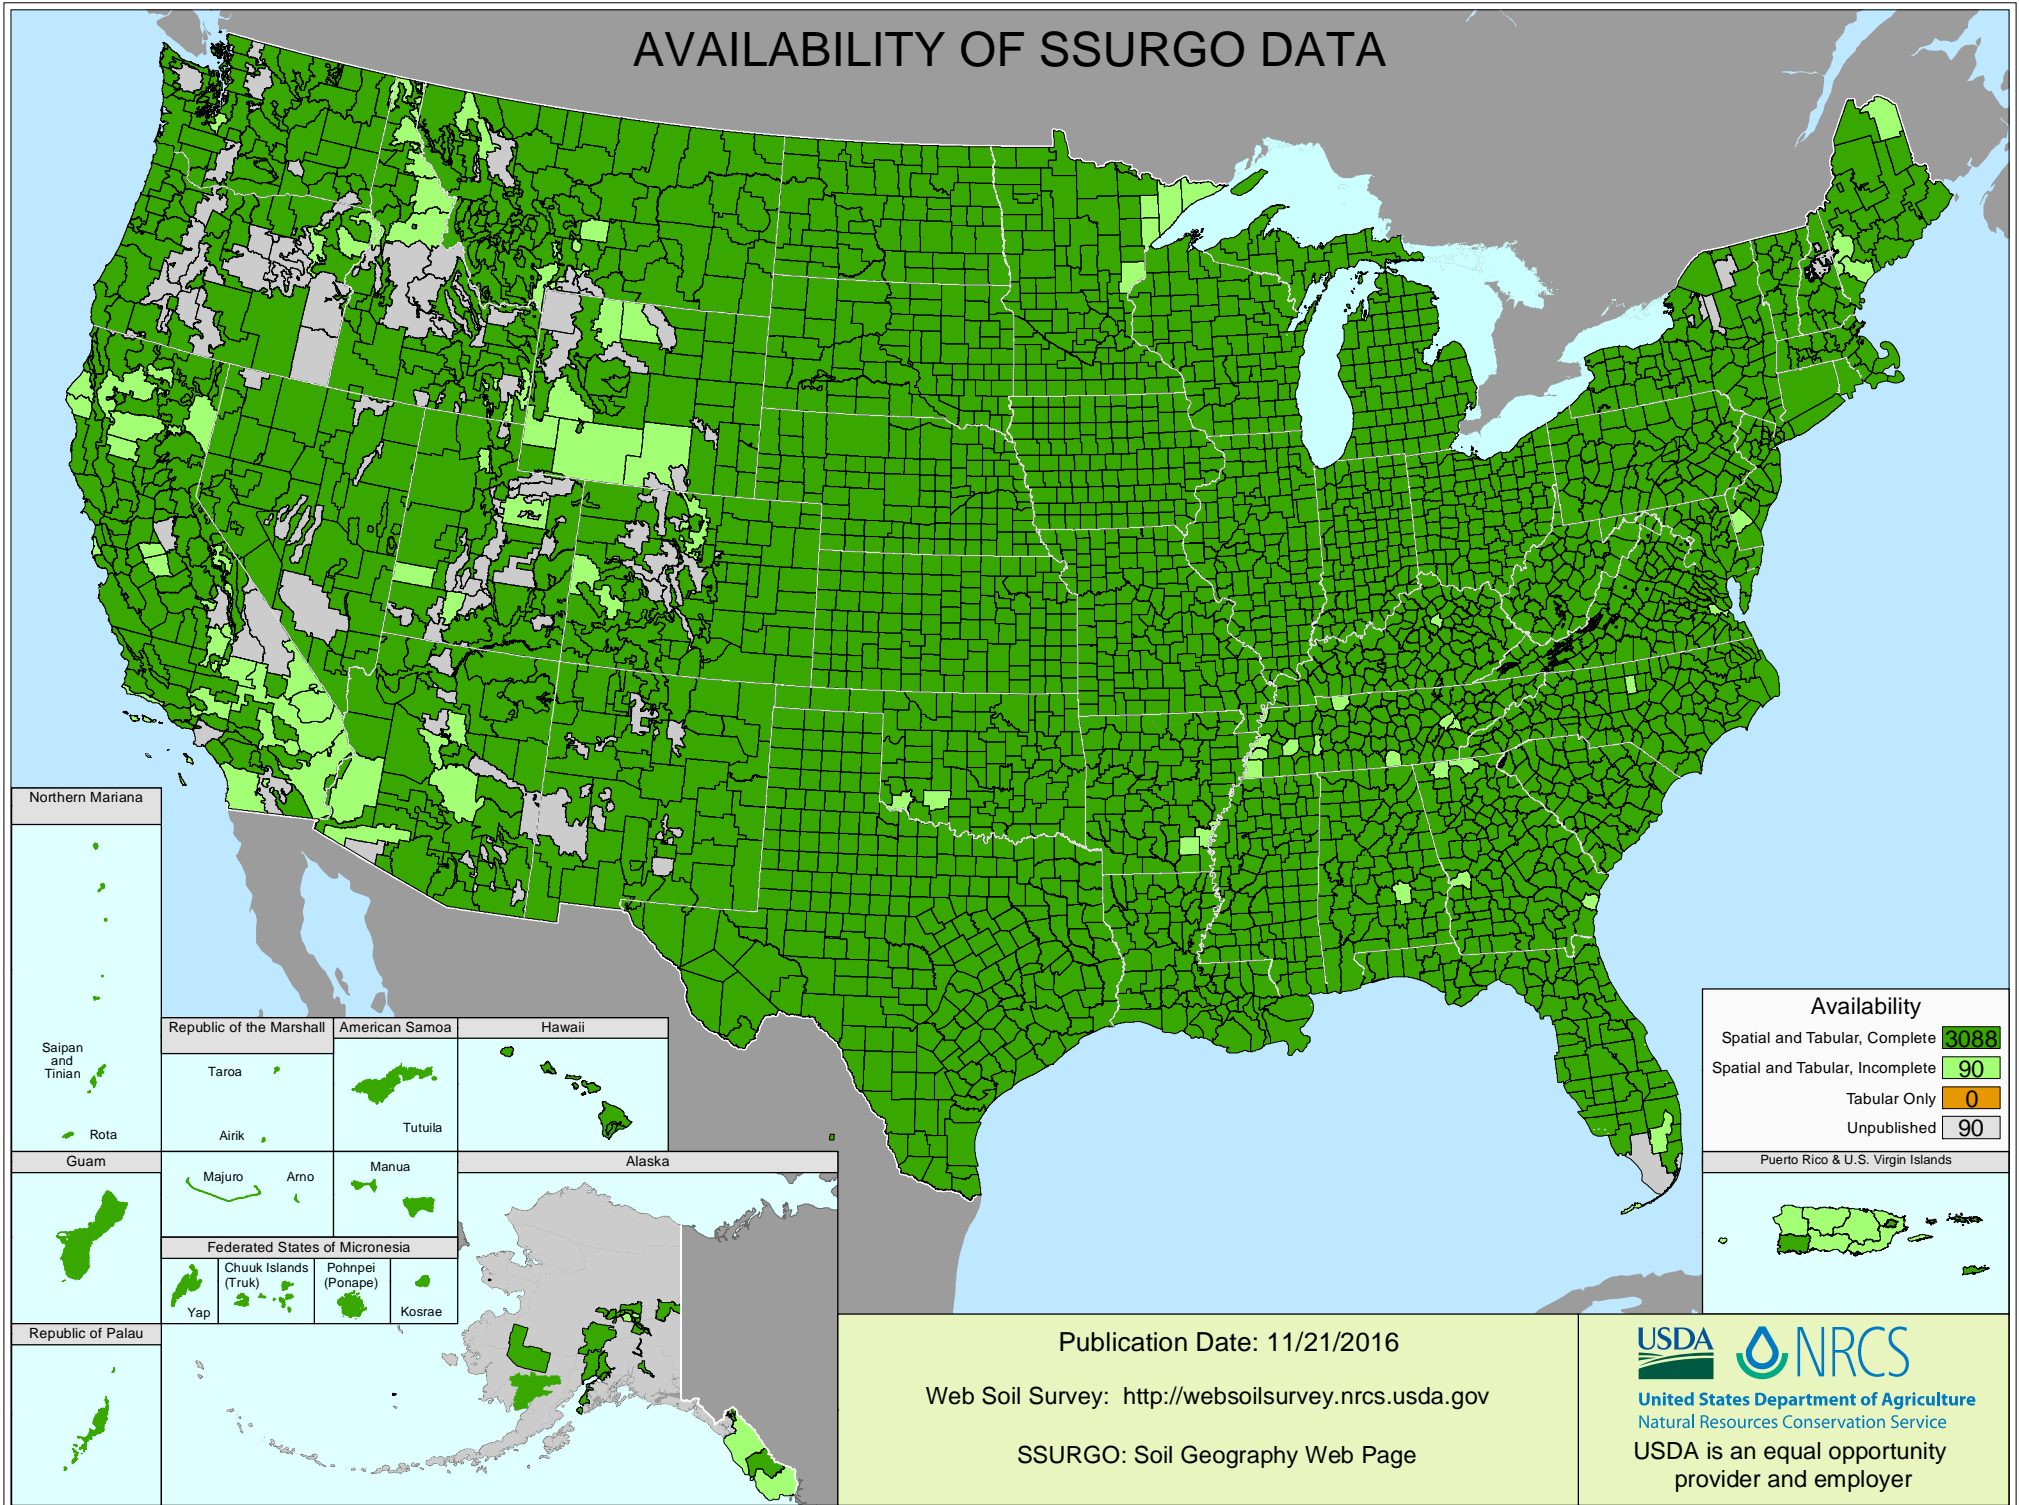

# AVAILABILITY OF SSURGO DATA

Northern Mariana

Saipan and Tinian  
Rota

Republic of the Marshall  
Taroa  
Airk

American Samoa  
Tutuila

Hawaii

Guam  
Majuro  
Amo

Manua

Alaska

Federated States of Micronesia

Chuuk Islands (Truk)  
Yap

Pohnpei (Ponape)  
Kosrae

Availability	
Spatial and Tabular, Complete	3088
Spatial and Tabular, Incomplete	90
Tabular Only	0
Unpublished	90