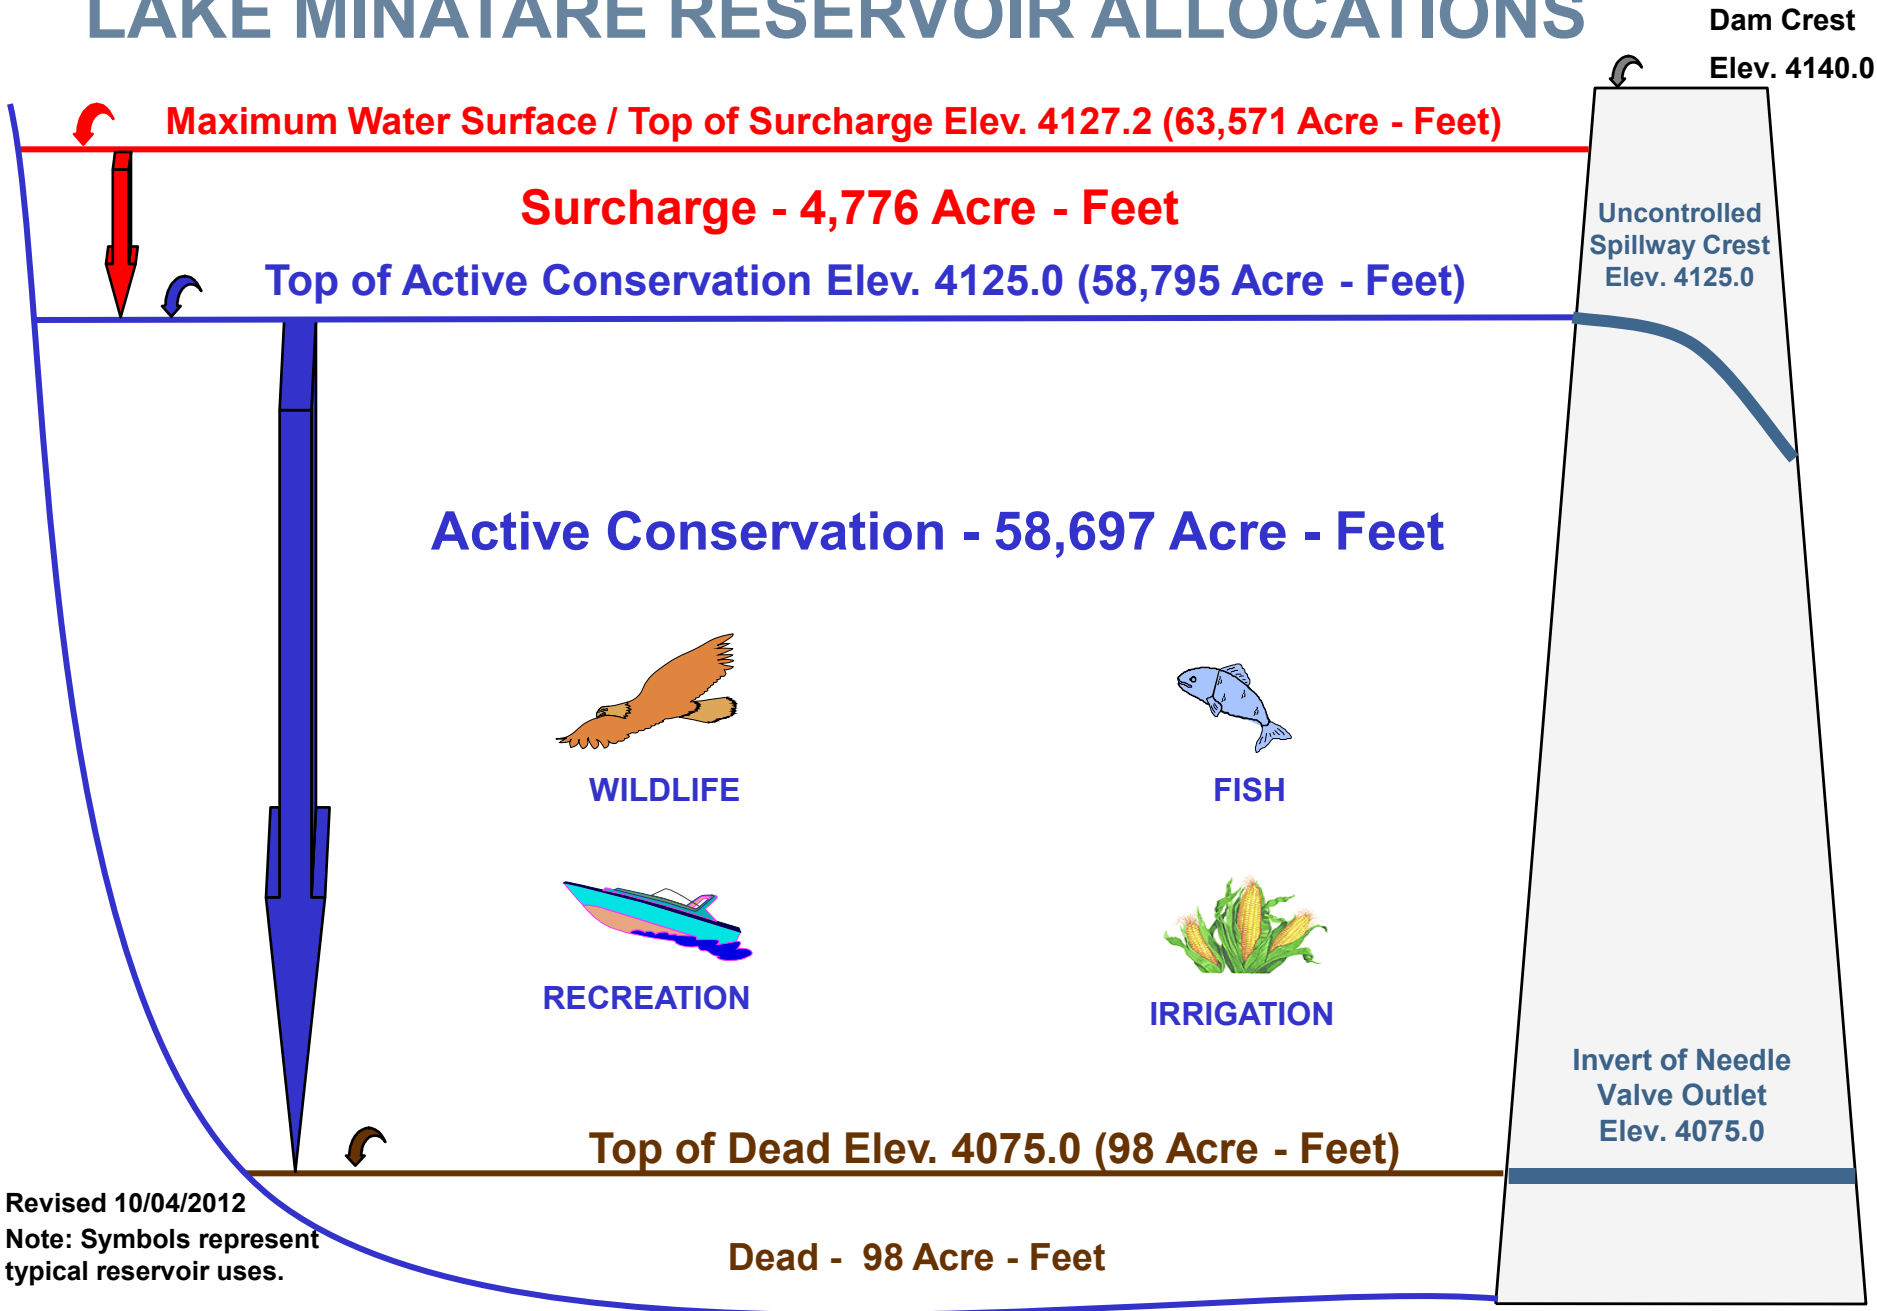

# LAKE MINATARE RESERVOIR ALLOCATIONS

Revised 10/04/2012

Note: Symbols represent typical reservoir uses.