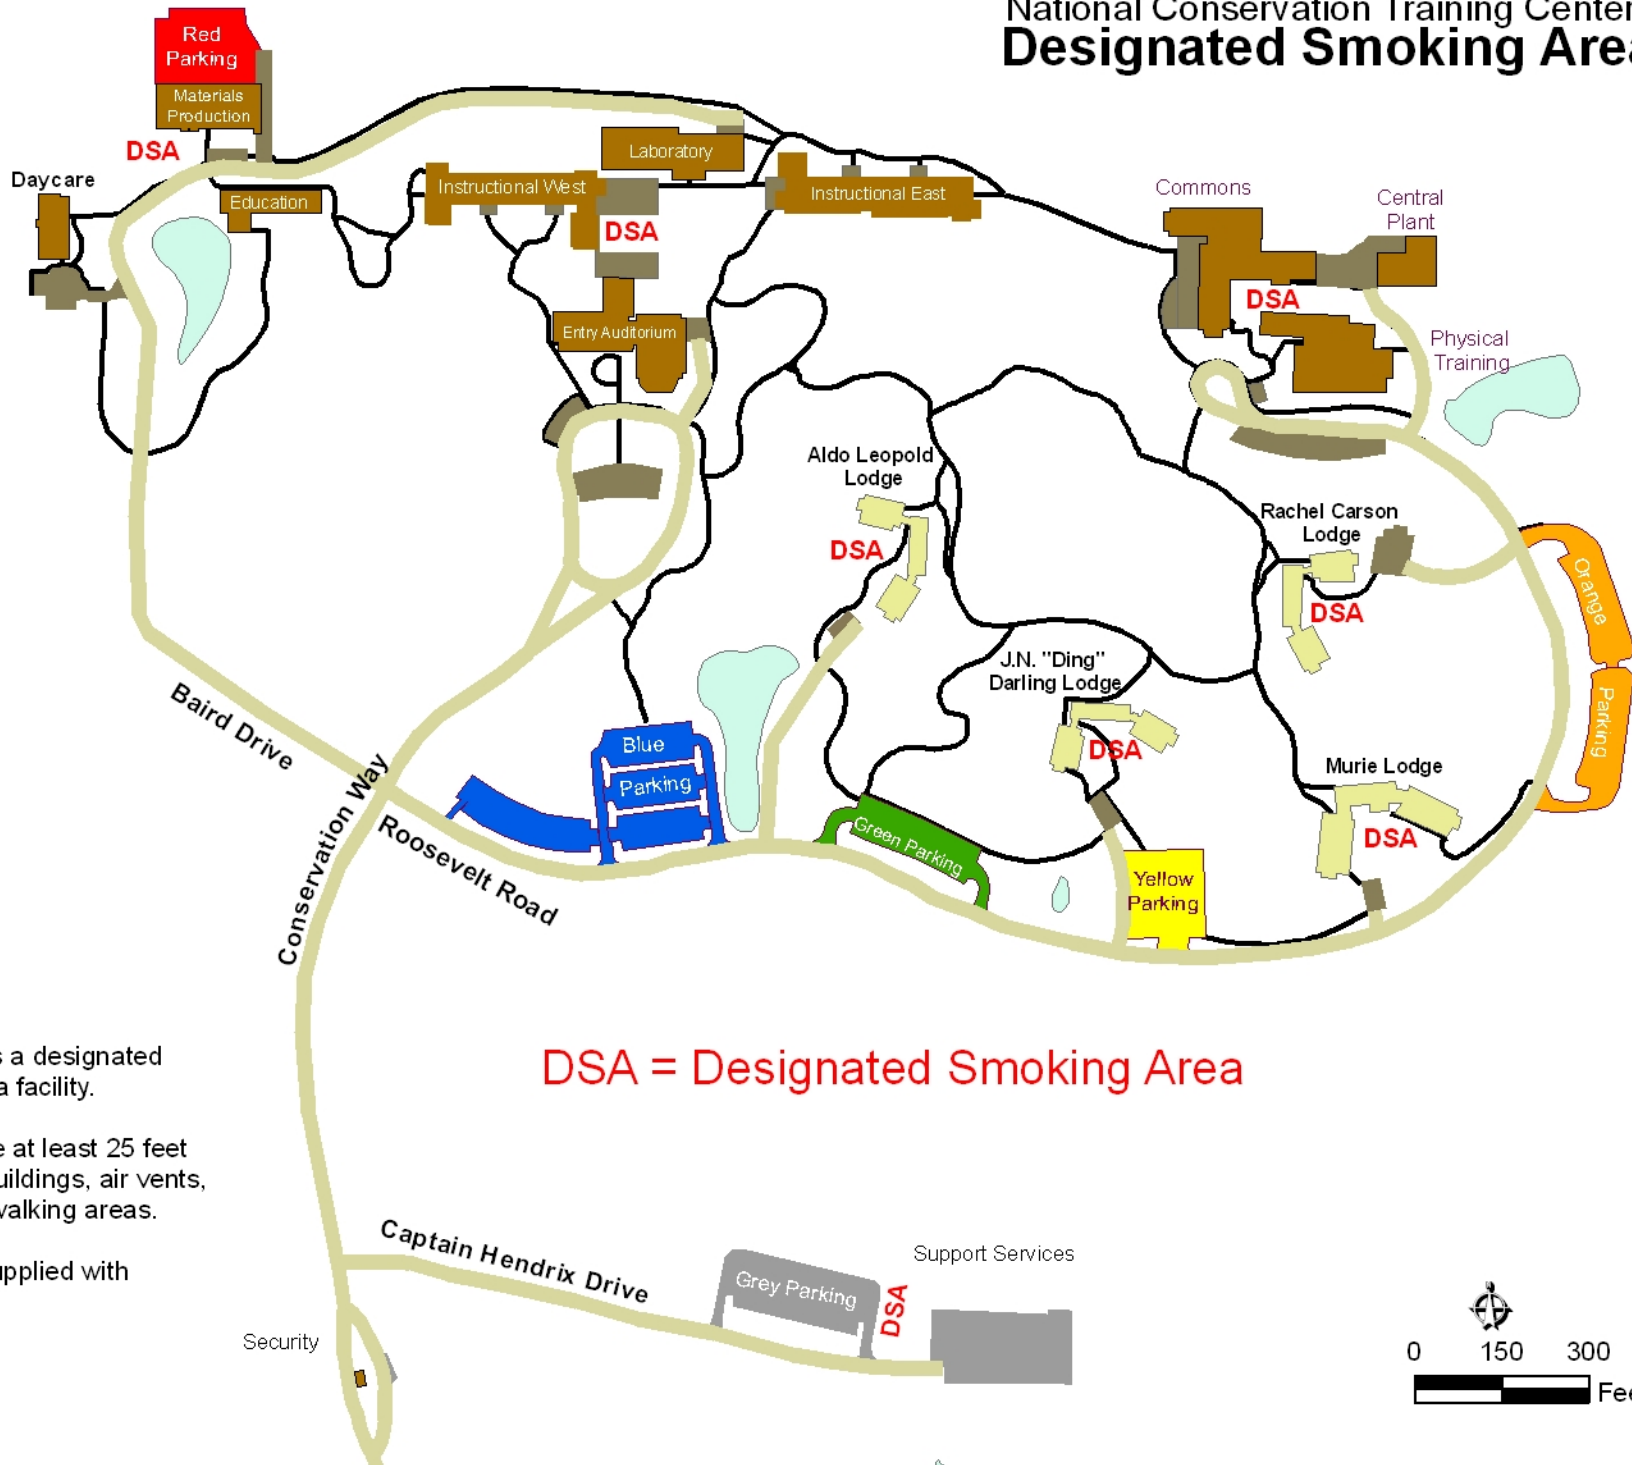

National Conservation Training Center Designated Smoking Areas

The NCTC is a designated smoking area facility.

All DSA's are at least 25 feet away from buildings, air vents, and egress walking areas.

DSA's are supplied with receptacles.

DSA = Designated Smoking Area