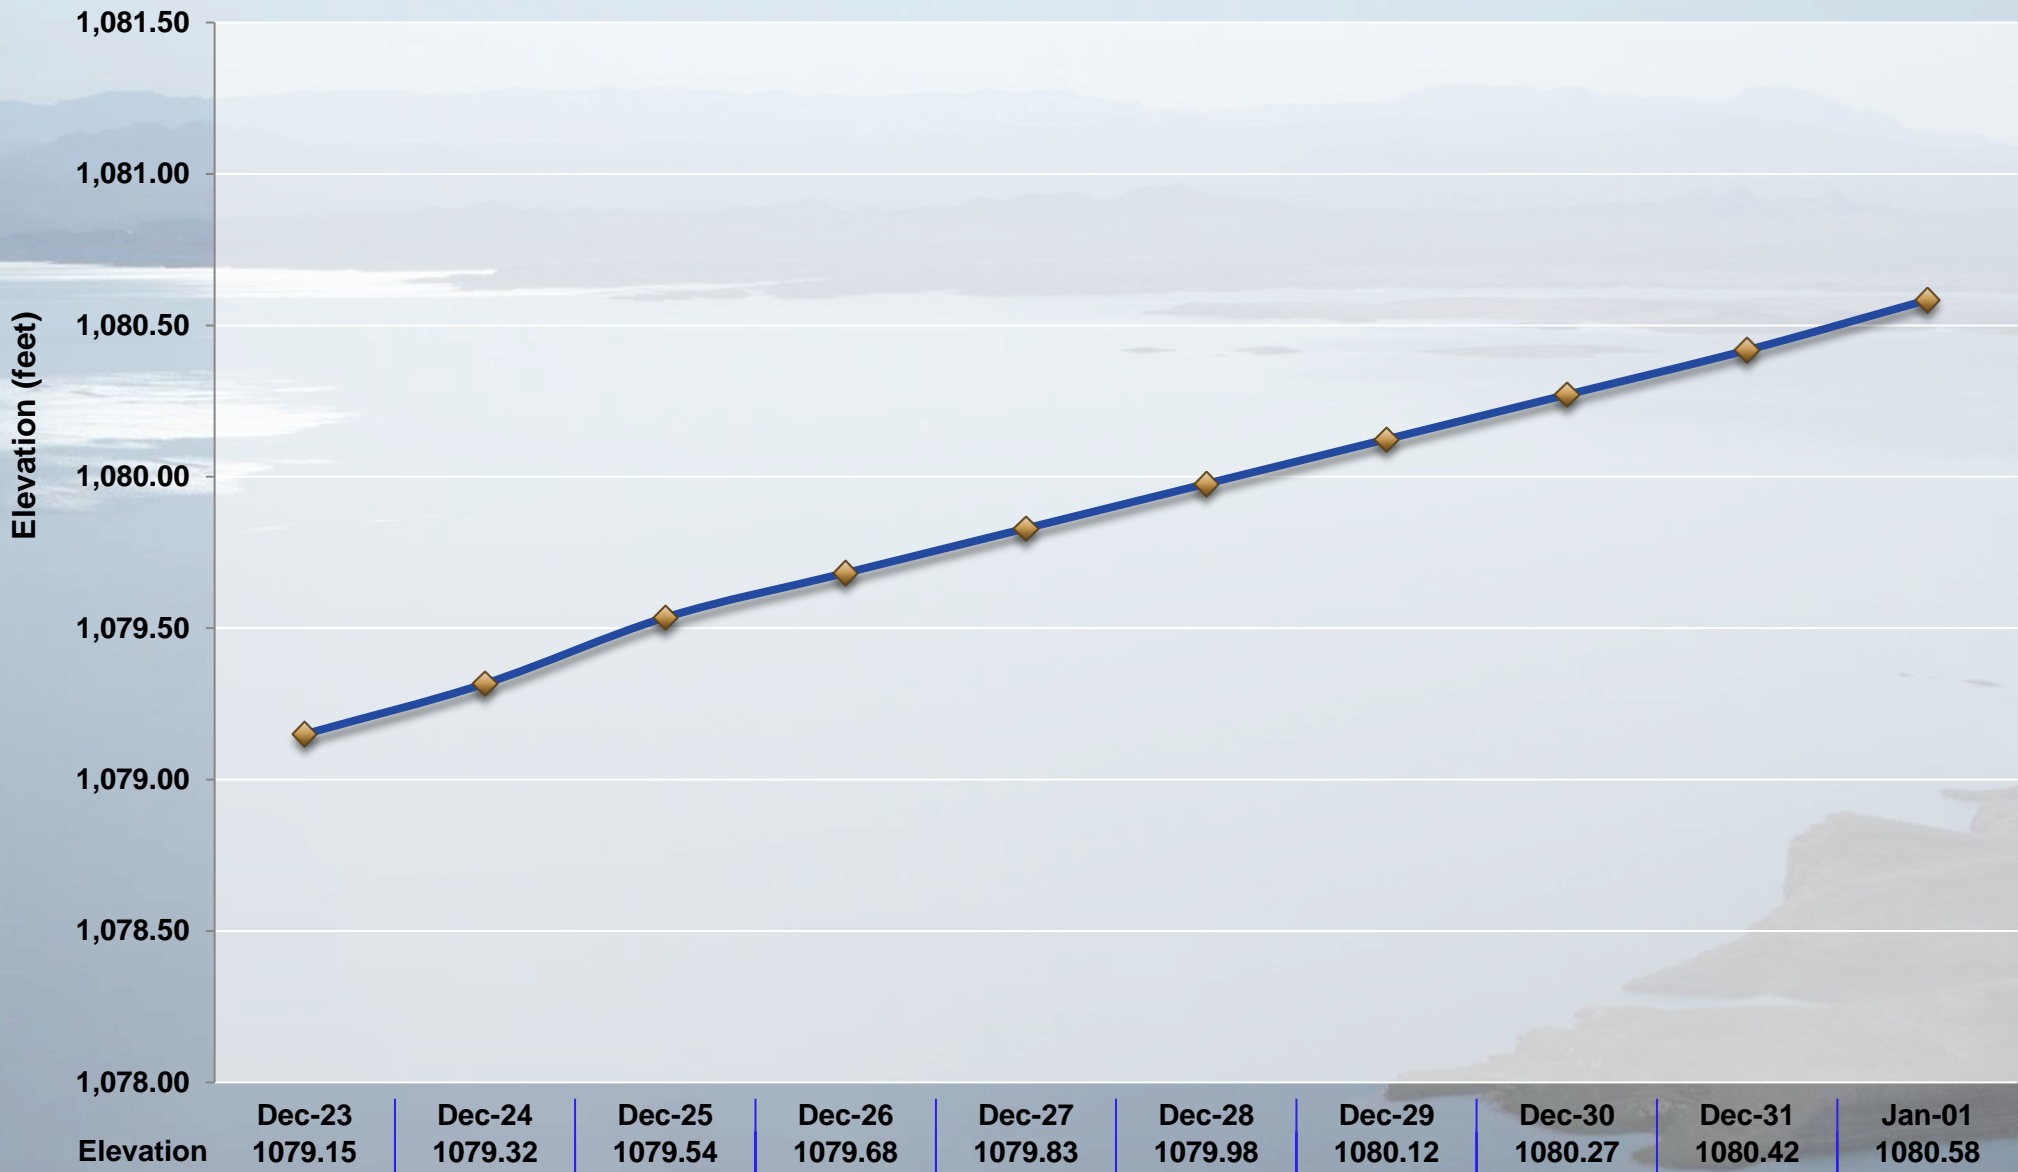

Lake Mead Daily Elevation Projections

Values presented are projected midnight elevations and are subject to change.

Additional projections can be found at: <https://www.usbr.gov/lc/region/g4000/h Hoover.pdf>