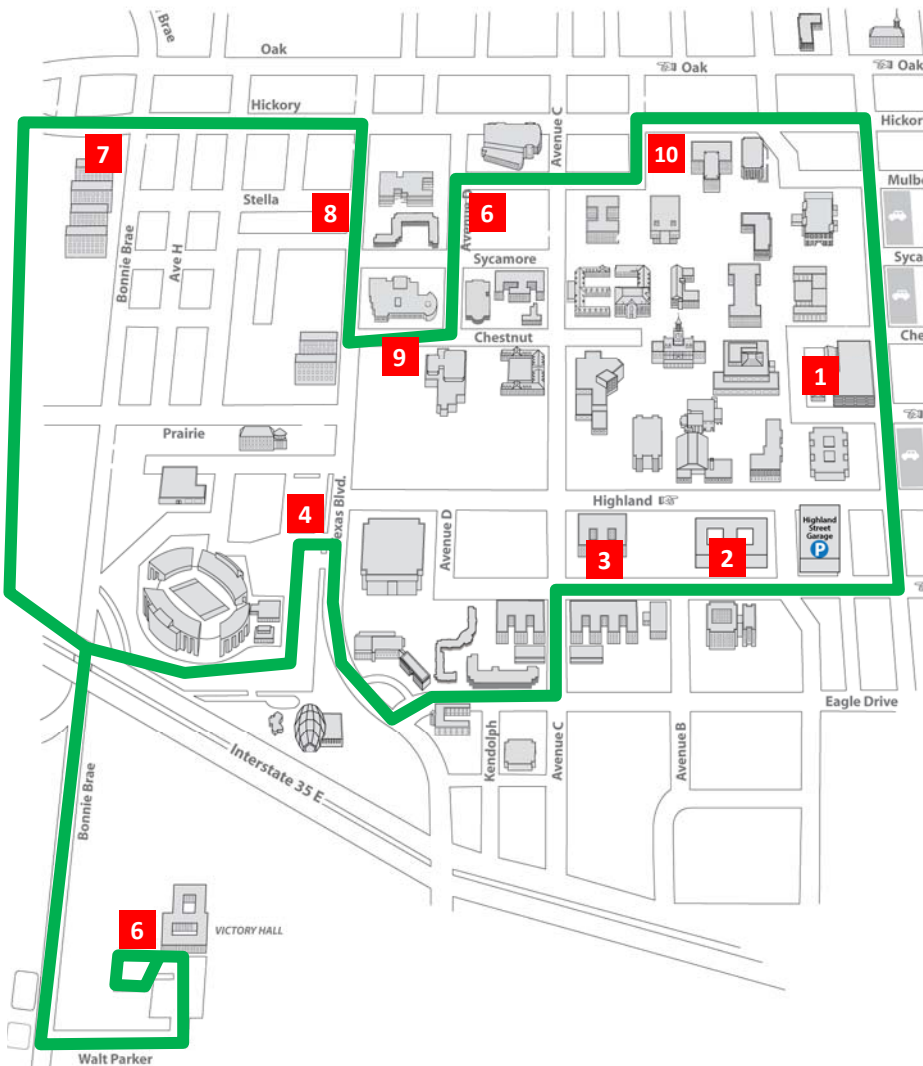

UNT Shuttle Route: Campus Cruiser (CC)

Monday— Thursday 5:25 PM —10:25 PM

Friday - No service

Departs Union	Departs Victory	Departs Uptown	Departs GAB
5:25 PM	5:39 PM	5:45 PM	5:57 PM
5:36 PM	5:50 PM	5:56 PM	6:08 PM
5:47 PM	6:01 PM	6:07 PM	6:19 PM
5:58 PM	6:12 PM	6:18 PM	6:30 PM
6:09 PM	6:23 PM	6:29 PM	6:41 PM
6:20 PM	6:34 PM	6:40 PM	6:52 PM
6:31 PM	6:45 PM	6:51 PM	7:03 PM
6:42 PM	6:56 PM	7:02 PM	7:14 PM
6:53 PM	7:07 PM	7:13 PM	7:25 PM
7:04 PM	7:18 PM	7:24 PM	7:36 PM
7:15 PM	7:29 PM	7:35 PM	7:47 PM
7:26 PM	7:40 PM	7:46 PM	7:58 PM
7:37 PM	7:51 PM	7:57 PM	8:09 PM
7:48 PM	8:02 PM	8:08 PM	8:20 PM
7:59 PM	8:13 PM	8:19 PM	8:31 PM
8:10 PM	8:24 PM	8:30 PM	8:42 PM
8:21 PM	8:35 PM	8:41 PM	8:53 PM
8:32 PM	8:46 PM	8:52 PM	9:04 PM
8:43 PM	8:57 PM	9:03 PM	9:15 PM
8:54 PM	9:08 PM	9:14 PM	9:26 PM
9:05 PM	9:19 PM	9:25 PM	9:37 PM
9:16 PM	9:30 PM	9:36 PM	9:48 PM
9:27 PM	9:41 PM	9:47 PM	9:59 PM
9:38 PM	9:52 PM	9:58 PM	10:10 PM
9:49 PM	10:03 PM	10:09 PM	10:21 PM
10:00 PM	10:14 PM	10:20 PM	
10:11 PM			
10:22 PM			

Saturday 8:30 AM—6:46 PM

Departs Union	Departs Victory	Departs Uptown	Departs GAB
8:30 AM	8:44 AM	8:50 AM	9:02 AM
9:14 AM	9:28 AM	9:34 AM	9:46 AM
9:58 AM	10:12 AM	10:18 AM	10:30 AM
10:42 AM	10:56 AM	11:02 AM	11:14 AM
11:26 AM	11:40 AM	11:46 AM	11:58 AM
12:10 PM	12:24 PM	12:30 PM	12:42 PM
12:54 PM	1:08 PM	1:14 PM	1:26 PM
1:38 PM	1:52 PM	1:58 PM	2:10 PM
2:22 PM	2:36 PM	2:42 PM	2:54 PM
3:06 PM	3:20 PM	3:26 PM	3:38 PM
3:50 PM	4:04 PM	4:10 PM	4:22 PM
4:34 PM	4:48 PM	4:54 PM	5:06 PM
5:18 PM	5:32 PM	5:38 PM	5:50 PM
6:02 PM	6:16 PM	6:22 PM	6:34 PM
6:46 PM			