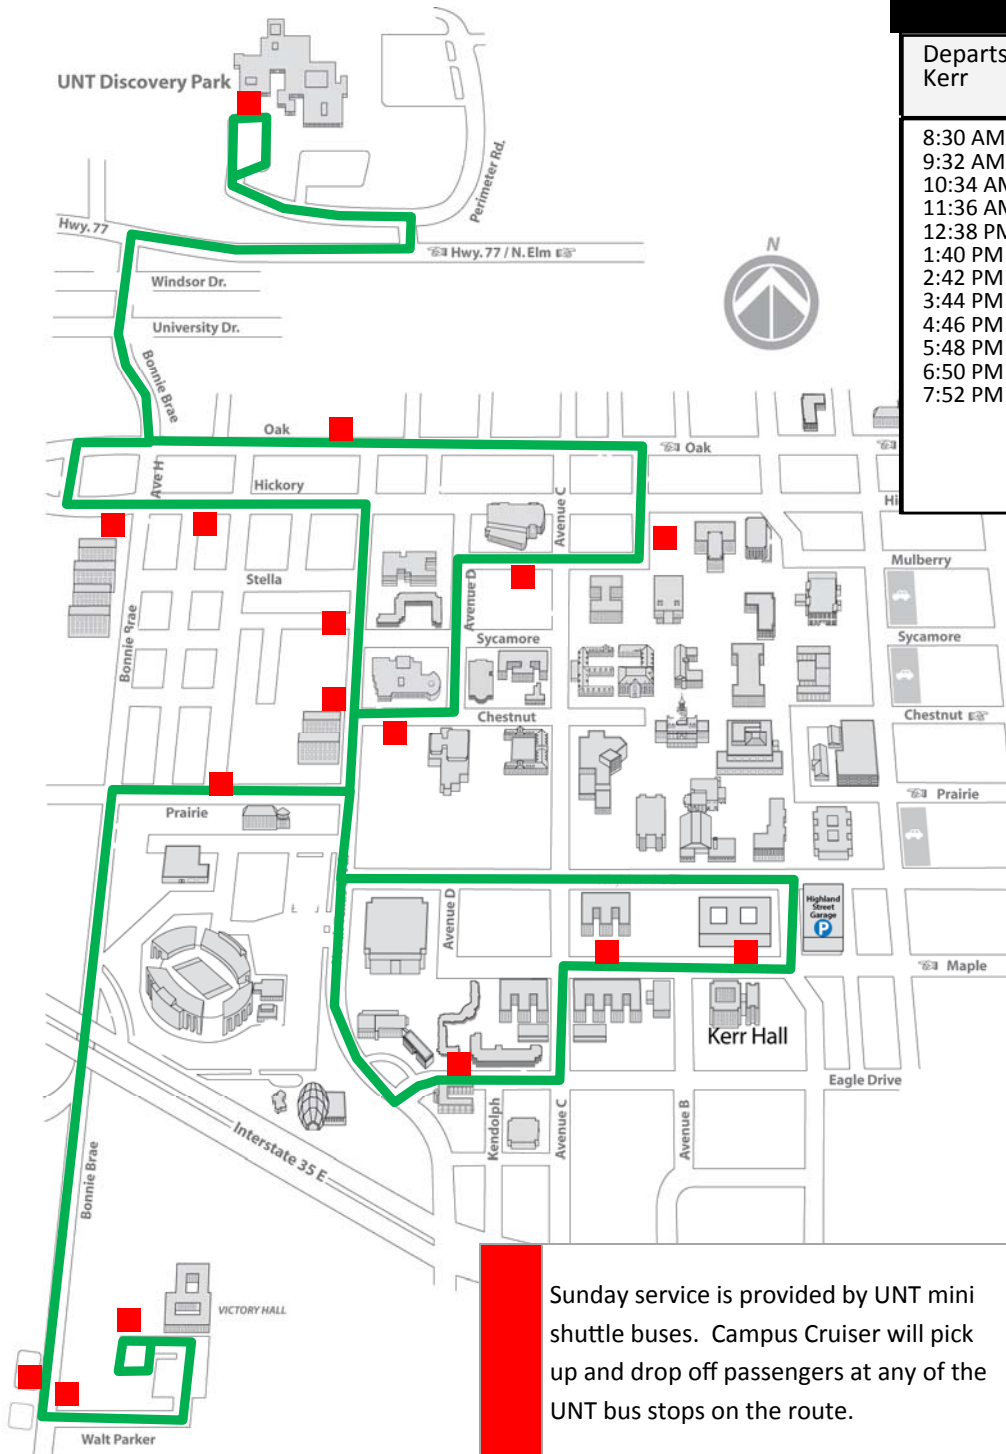

Saturday 8:30 AM—6:46 PM

Departs Union	Departs Victory	Departs Uptown	Departs GAB
8:30 AM	8:44 AM	8:50 AM	9:02 AM
9:14 AM	9:28 AM	9:34 AM	9:46 AM
9:58 AM	10:12 AM	10:18 AM	10:30 AM
10:42 AM	10:56 AM	11:02 AM	11:14 AM
11:26 AM	11:40 AM	11:46 AM	11:58 AM
12:10 PM	12:24 PM	12:30 PM	12:42 PM
12:54 PM	1:08 PM	1:14 PM	1:26 PM
1:38 PM	1:52 PM	1:58 PM	2:10 PM
2:22 PM	2:36 PM	2:42 PM	2:54 PM
3:06 PM	3:20 PM	3:26 PM	3:38 PM
3:50 PM	4:04 PM	4:10 PM	4:22 PM
4:34 PM	4:48 PM	4:54 PM	5:06 PM
5:18 PM	5:32 PM	5:38 PM	5:50 PM
6:02 PM	6:16 PM	6:22 PM	6:34 PM
6:46 PM			

Sunday Schedule on Next Page

1	Union	7	Uptown
2	Kerr Hall	8	NT Blvd. @ Stella
3	Honors Hall	9	Rec Center
4	Fouts Field (east)	10	GAB
5	Fouts Field (south)		
6	Victory Hall		

For service comments or concerns, call:

UNT Shuttle Route: Campus Cruiser (CC)

Sunday service is provided by UNT mini shuttle buses. Campus Cruiser will pick up and drop off passengers at any of the UNT bus stops on the route.

SUNDAY 8:30 AM—8:30 PM

Departs Kerr	Departs GAB	Departs Disco Park	Departs Victory
8:30 AM	8:40 AM	9:00 AM	9:20 AM
9:32 AM	9:42 AM	10:02 AM	10:22 AM
10:34 AM	10:44 AM	11:04 AM	11:24 AM
11:36 AM	11:46 AM	12:06 PM	12:26 PM
12:38 PM	12:48 PM	1:08 PM	1:28 PM
1:40 PM	1:50 PM	2:10 PM	2:30 PM
2:42 PM	2:52 PM	3:12 PM	3:32 PM
3:44 PM	3:54 PM	4:14 PM	4:34 PM
4:46 PM	4:56 PM	5:16 PM	5:36 PM
5:48 PM	5:58 PM	6:18 PM	6:38 PM
6:50 PM	7:00 PM	7:20 PM	7:40 PM
7:52 PM	8:02 PM	8:22 PM	