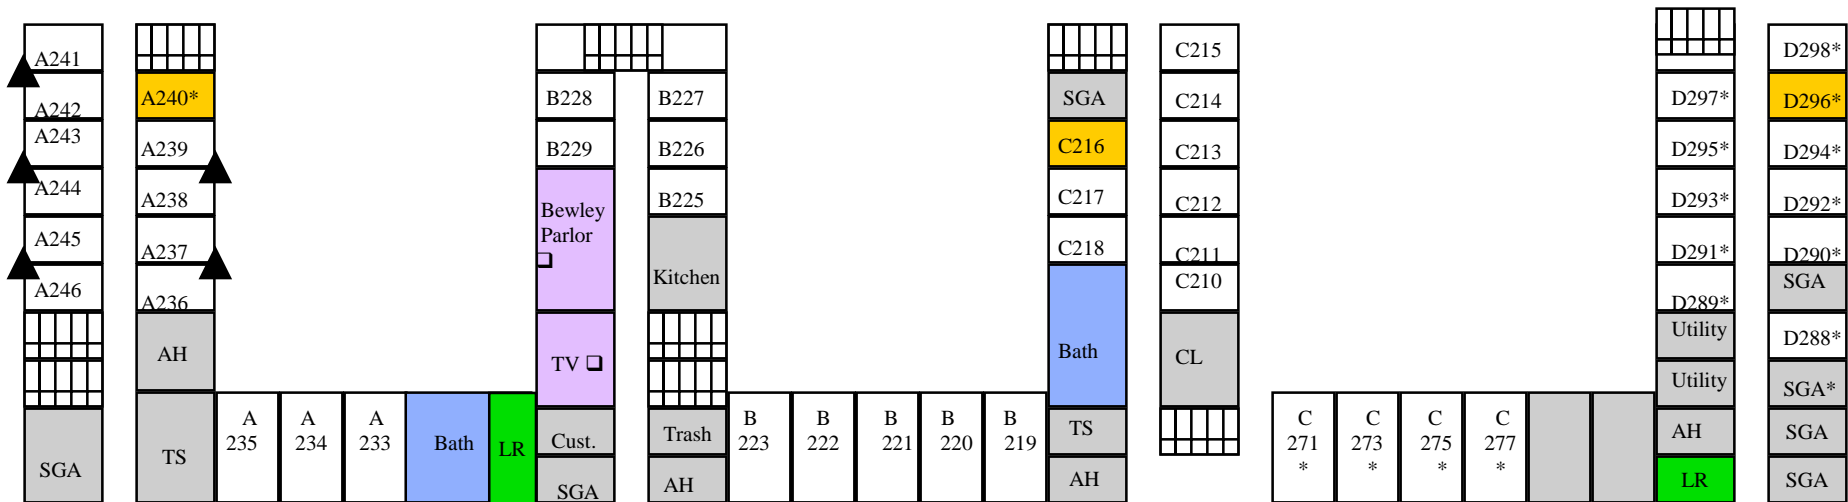

McConnell Hall - First Floor

56 rooms, 116 double occupancy

*private bath ▲suite bath ADA= singles □ Common Area

McConnell Hall-Second Floor

73 rooms, 146 double occupancy

*private bath ▲suite bath -all other rooms use community baths

McConnell Hall-Third Floor

77 rooms, 154 double occupancy

*private bath ▲suite bath -all other rooms use the community baths