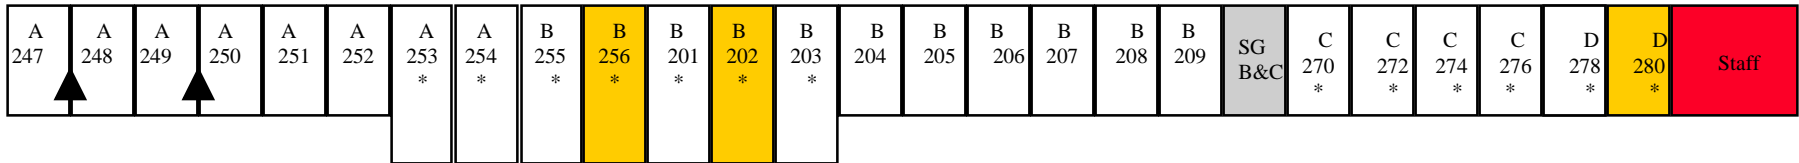

McConnell Hall - First Floor

56 rooms, 116 double occupancy

*private bath ▲suite bath ADA= singles □ Common Area

McConnell Hall-Second Floor

73 rooms, 146 double occupancy

*private bath ▲suite bath -all other rooms use community baths

McConnell Hall-Third Floor

77 rooms, 154 double occupancy

*private bath ▲suite bath -all other rooms use the community baths