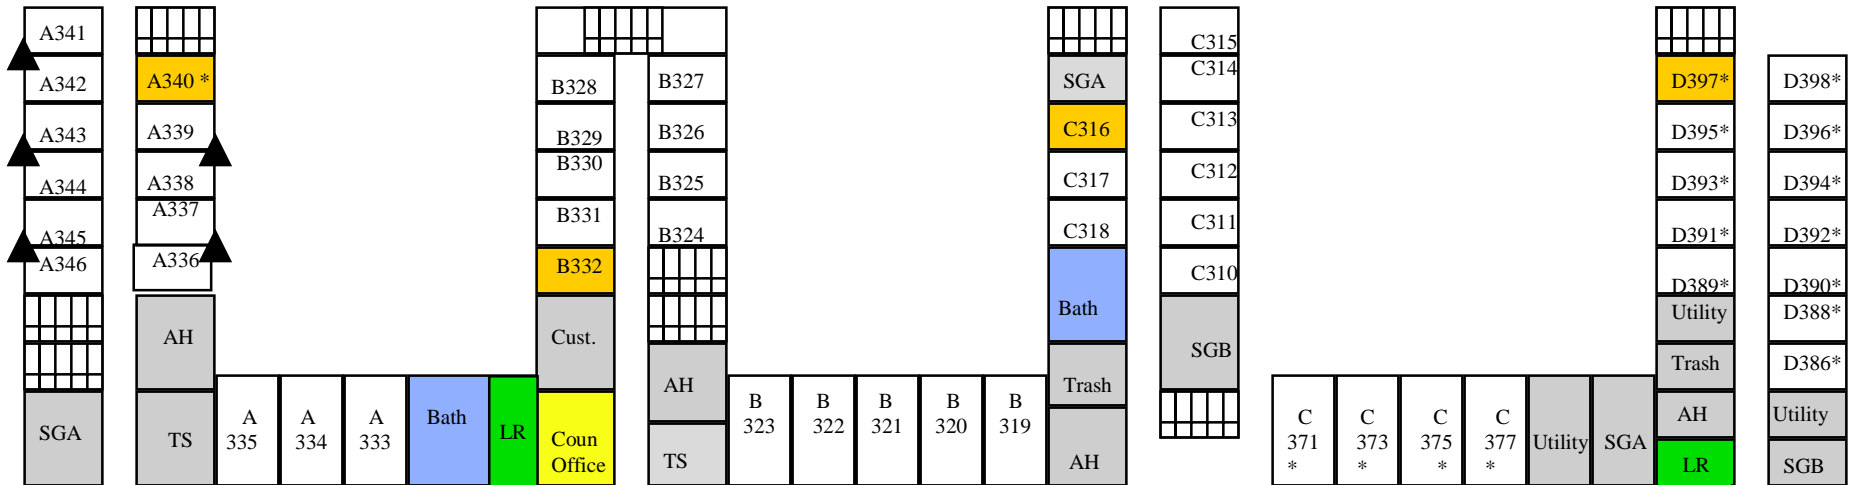

McConnell Hall - First Floor

56 rooms, 116 double occupancy

*private bath ▲suite bath ADA= singles □ Common Area

McConnell Hall-Second Floor

73 rooms, 146 double occupancy

*private bath ▲suite bath -all other rooms use community baths

McConnell Hall-Third Floor

77 rooms, 154 double occupancy

*private bath ▲suite bath -all other rooms use the community baths