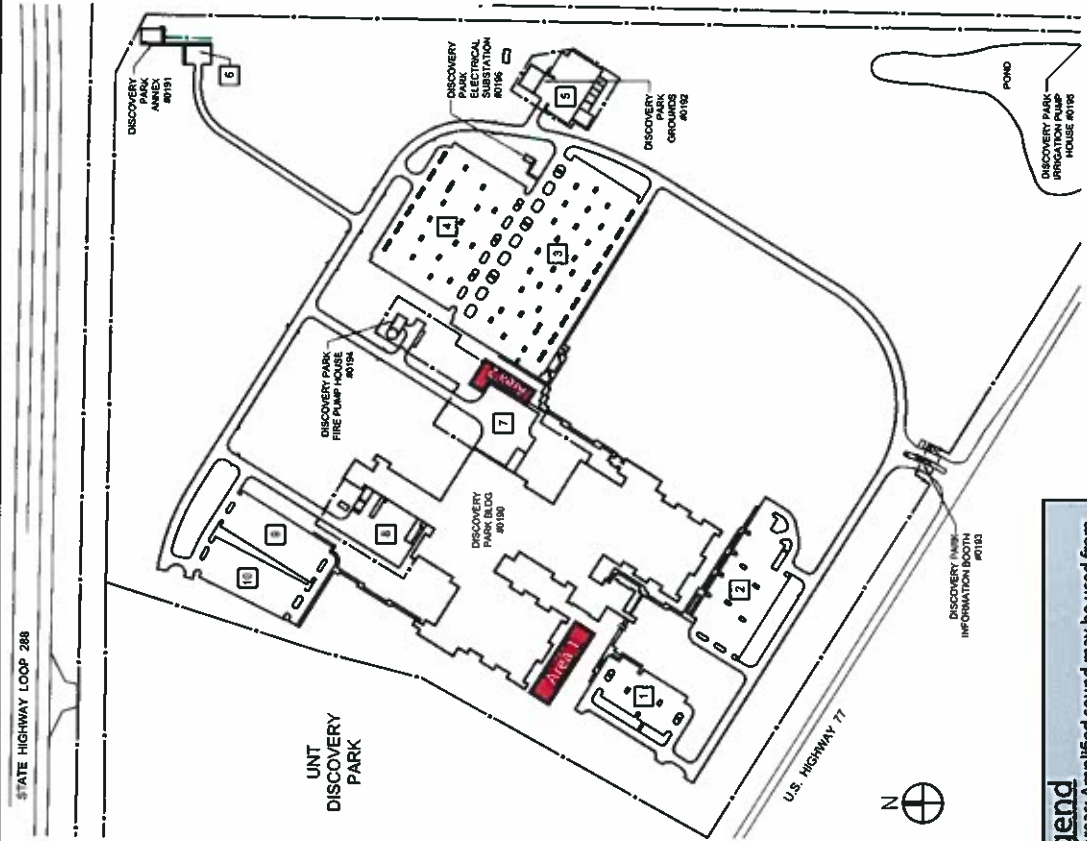

Discovery Park Campus and Victory Hall/Mean Green Campus

UNT Free Speech Designated Areas for Reservation
UNIVERSITY OF NORTH TEXAS
Discover the power of ideas.
Discovery Park Campus