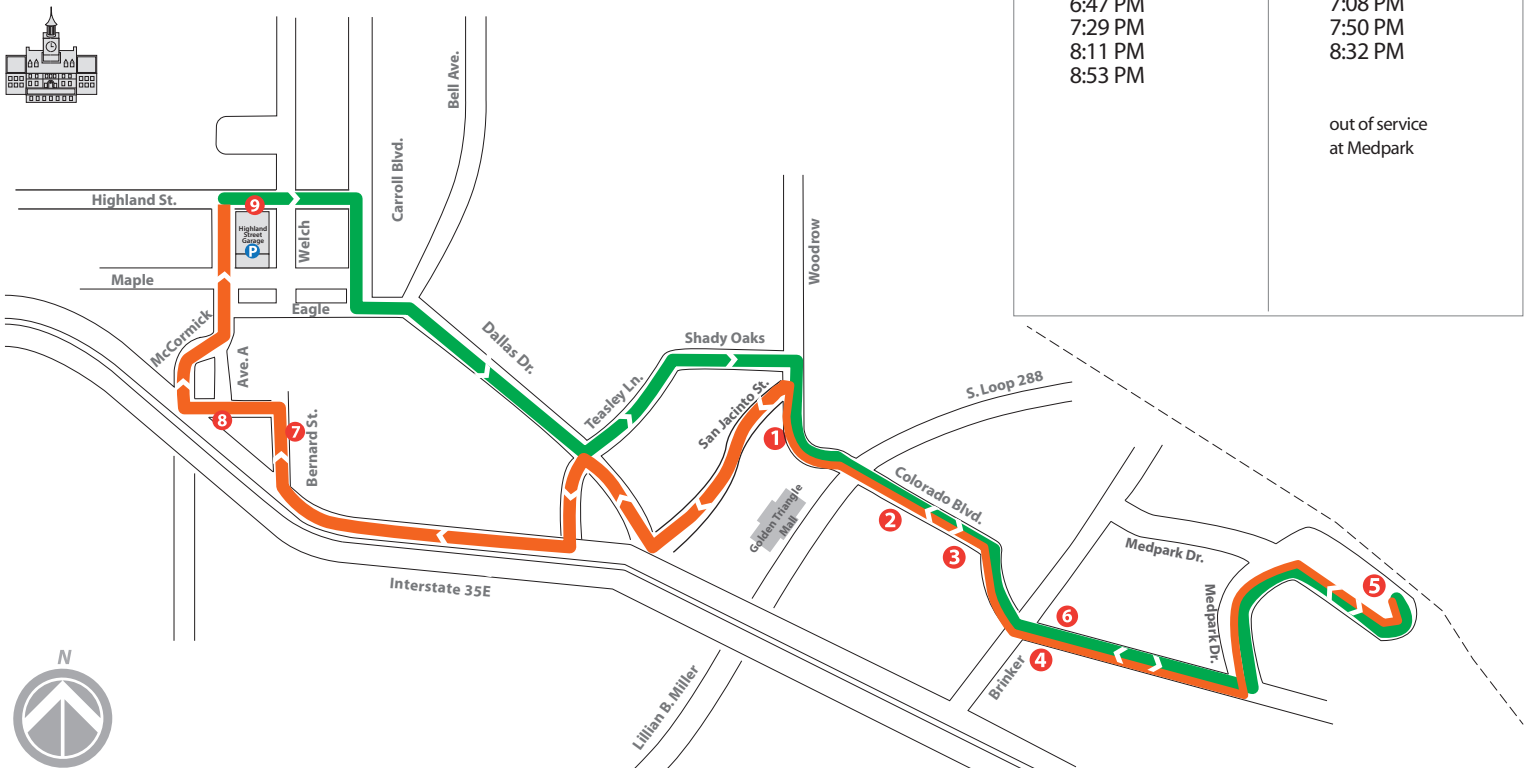

# Colorado Express (CE)

**SUMMER 2016**

**Maymester service – Monday through Friday**

**Summer I and Summer II service – Monday through Thursday and Final Exam Fridays**

## Park and Ride at Medpark

**Departs from Medpark**

**Departs from Highland St.**

7:35 AM  
8:17 AM  
8:59 AM  
9:41 AM  
10:23 AM  
11:05 AM  
11:47 AM  
12:29 PM  
1:11 PM  
1:53 PM  
2:35 PM  
3:17 PM  
3:59 PM  
4:41 PM  
5:23 PM  
6:05 PM  
6:47 PM  
7:29 PM  
8:11 PM  
8:53 PM

7:56 AM  
8:38 AM  
9:20 AM  
10:02 AM  
10:44 AM  
11:26 AM  
12:08 PM  
12:50 PM  
1:32 PM  
2:14 PM  
2:56 PM  
3:38 PM  
4:20 PM  
5:02 PM  
5:44 PM  
6:26 PM  
7:08 PM  
7:50 PM  
8:32 PM

out of service at Medpark

- 1** Colorado Court / Golden Triangle Mall
- 2** Pace's Crossing
- 3** The Ridge
- 4** Brinker
- 5** Medpark
- 6** Brinker
- 7** The Venue
- 8** Comfort Suites@UNT
- 9** Highland St. Garage

Shaded area are Monday - Thursday only