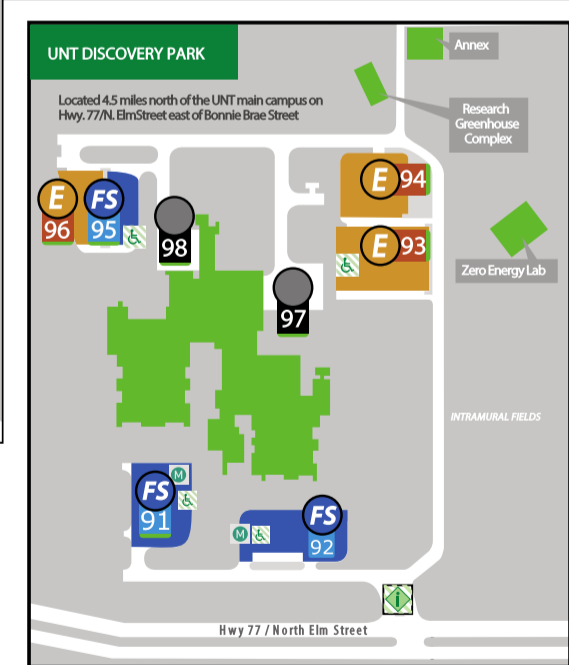

**UNIVERSITY OF NORTH TEXAS CAMPUS MAP**

**MAP KEY**

<b>A</b> Reserved	Information Booth
<b>FS</b> Faculty/Staff	Game Day Lot
<b>E</b> Eagle	Motorcycle Parking
<b>R</b> Resident	Construction Zone
<b>P</b> Parking Garage	ADA Accessible
<b>V</b> Visitor Paid	
<b>RS</b> Remote Lot 80	

Parking lot area and permit designations are subject to change. It is the drivers' responsibility to ensure their parking permit matches posted signage for lot.