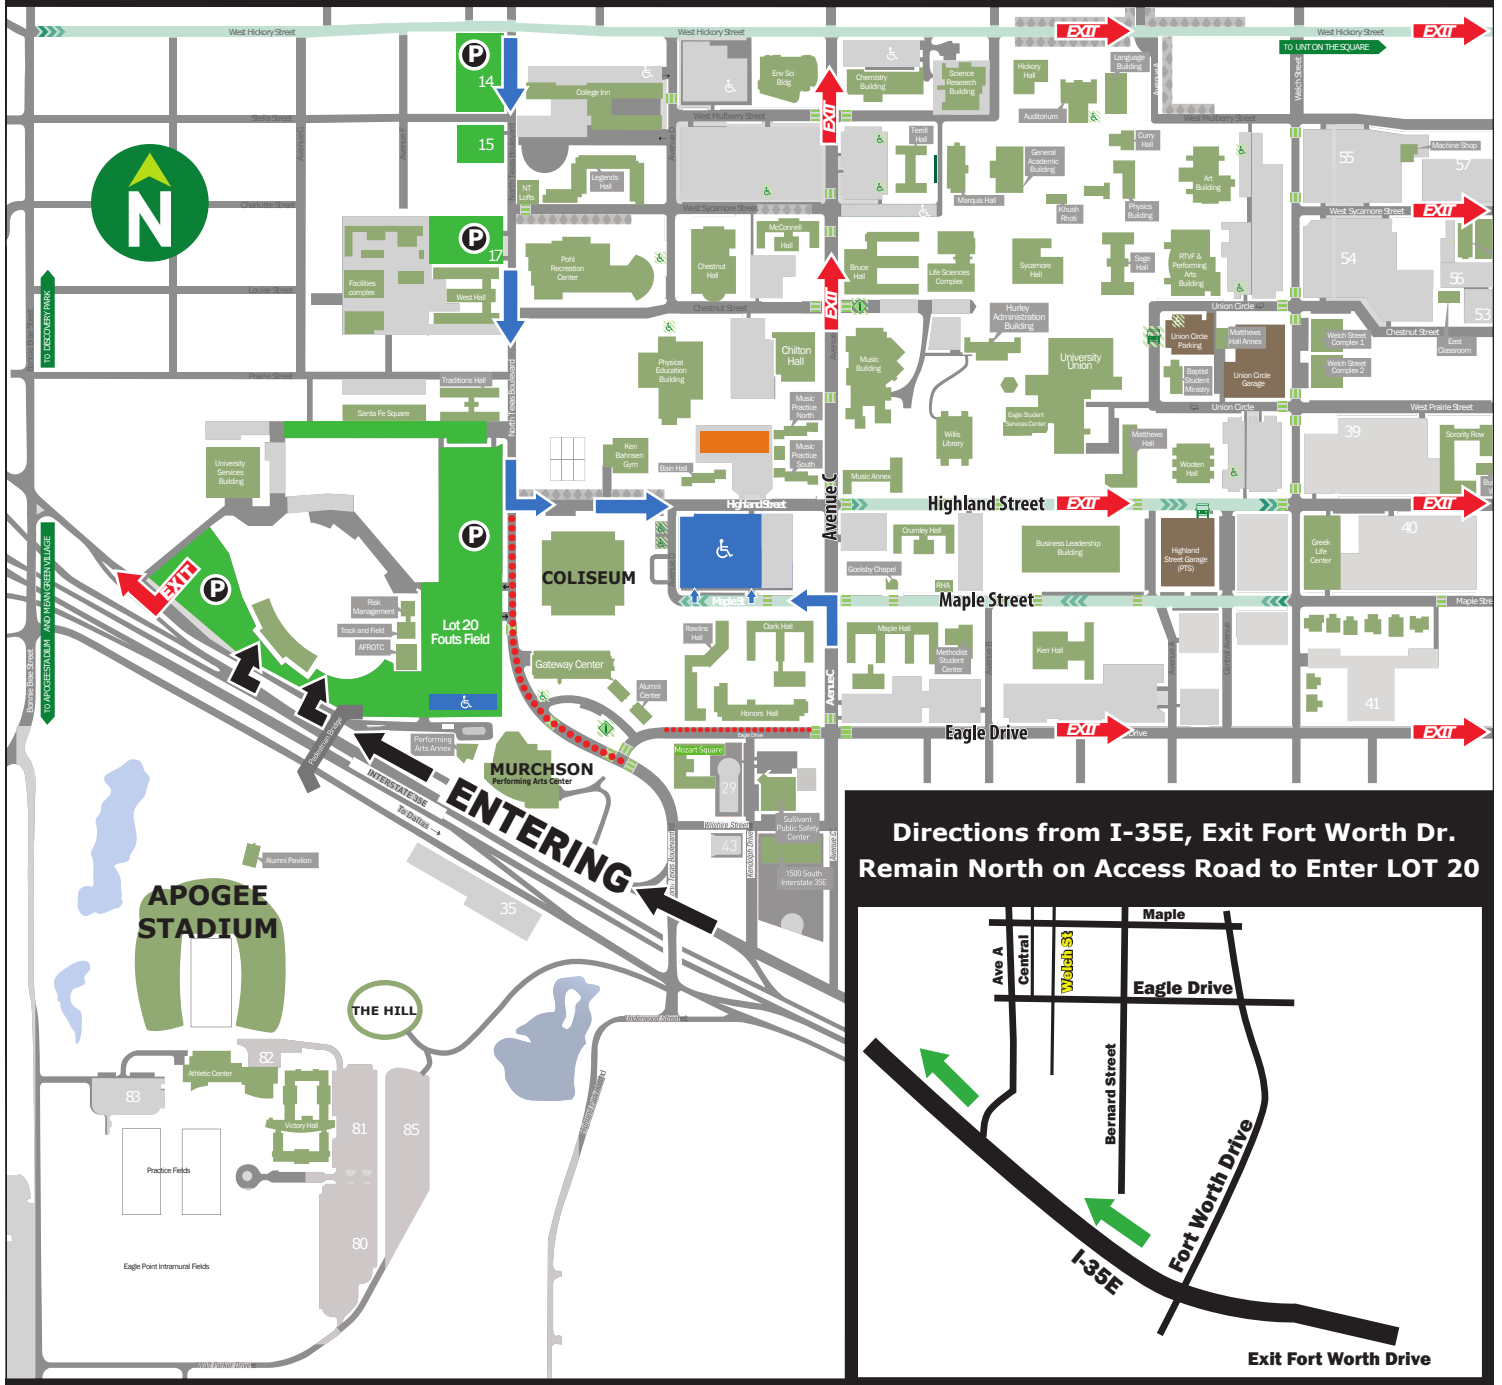

# Fall Commencement

Follow I-35 North Access Road to Enter LOT 20 Fouts Field Parking Lot

Directions from I-35E, Exit Fort Worth Dr.  
Remain North on Access Road to Enter LOT 20

## Map Key

-  Guest Parking
-  ADA Accessible Parking
-  Employee Parking
-  Road Closed

## Information

Exit Fort Worth Drive  
I-35 North Access Road