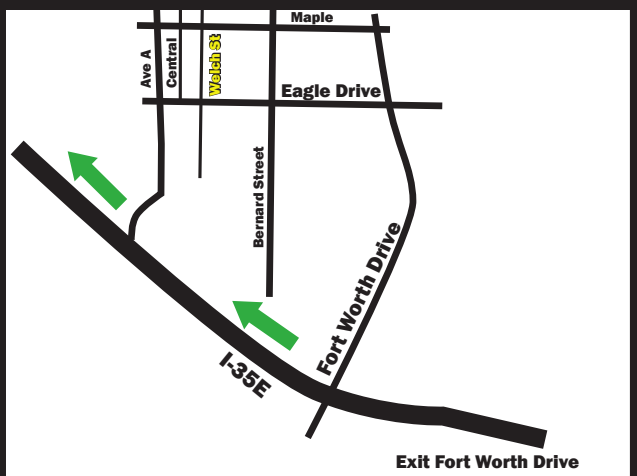

# Fall Commencement

Follow I-35 North Access Road to Enter LOT 20 Fouts Field Parking Lot

Directions from I-35E, Exit Fort Worth Dr.  
Remain North on Access Road to Enter LOT 20

## Map Key

-  Guest Parking
-  ADA Accessible Parking
-  Employee Parking
-  Road Closed

## Information

Exit Fort Worth Drive  
I-35 North Access Road