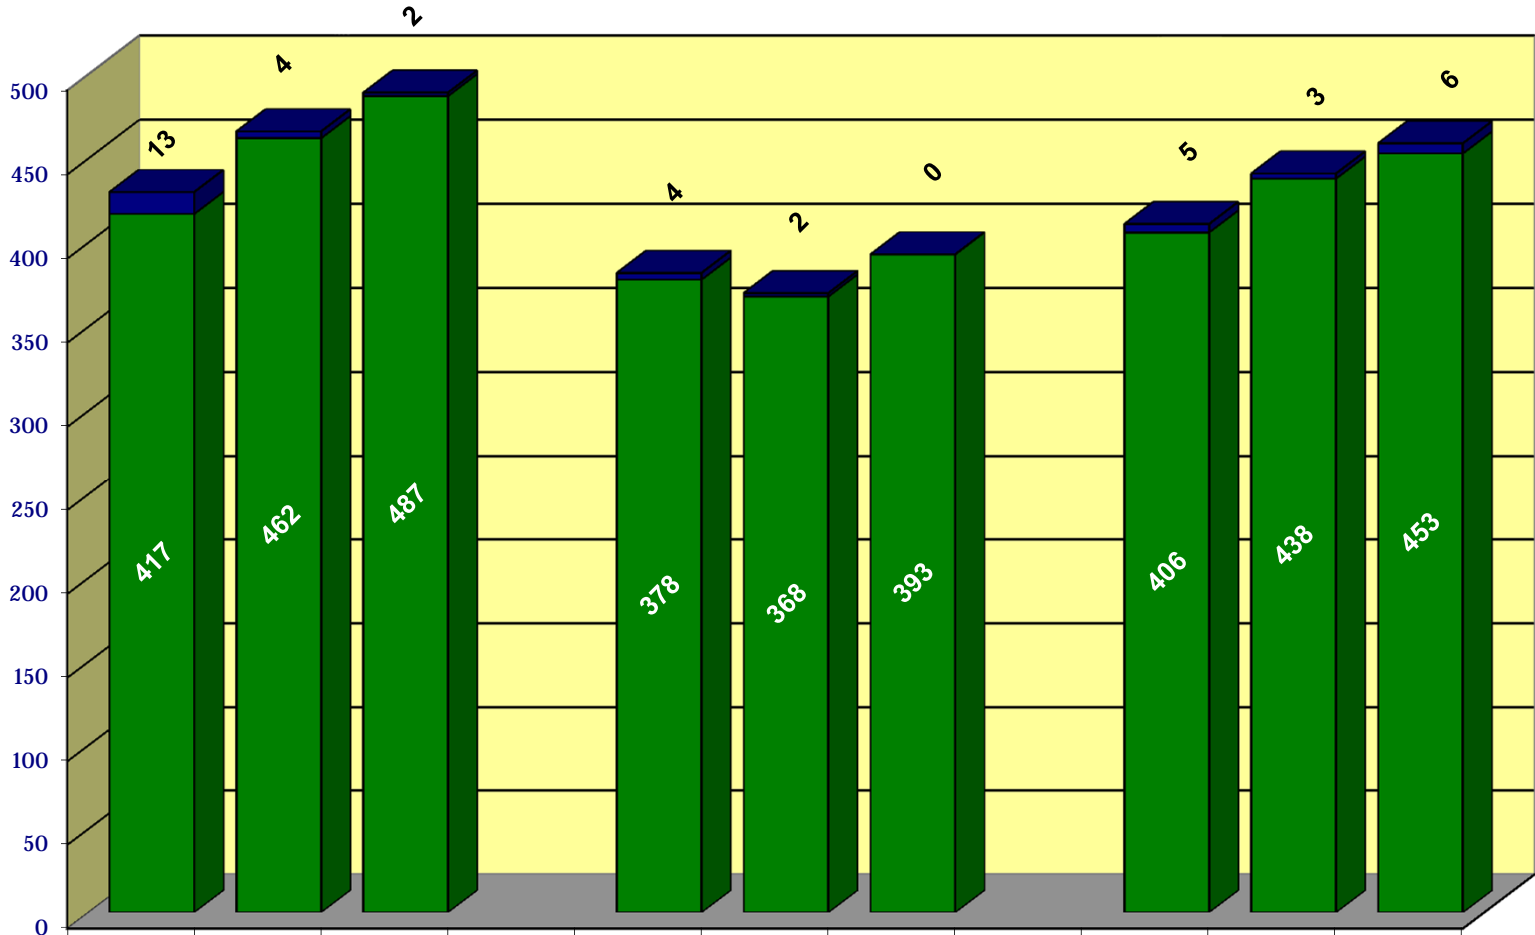

Historical Graduate Sections

	Spr '10	Spr '11	Spr '12		Sum '10	Sum '11	Sum '12		Fall '10	Fall '11	Fall '12
■ Videoconference	13	4	2		4	2	0		5	3	6
■ Internet	417	462	487		378	368	393		406	438	453