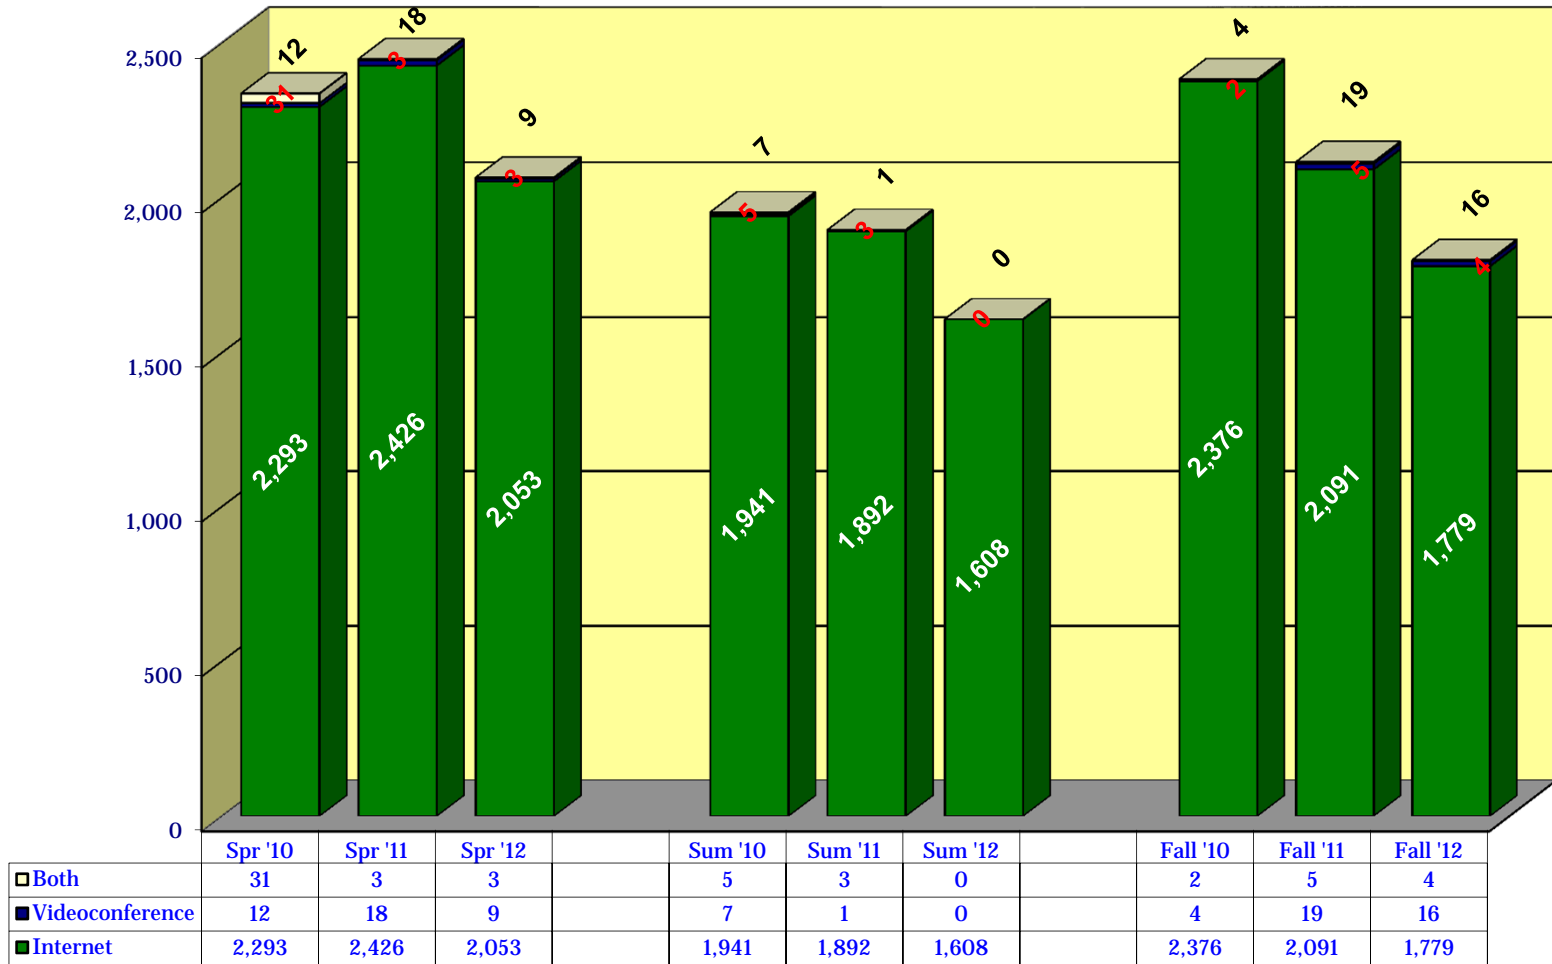

Historical Graduate Enrollment

■ Videoconference	136	36	21		20	9	0		42	35	107
■ Internet	5,189	5,573	4,699		4,091	3,857	3,356		5,514	4,828	4,210

Historical Combined Enrollment

■ Videoconference	Spr '10	Spr '11	Spr '12		Sum '10	Sum '11	Sum '12		Fall '10	Fall '11	Fall '12
■ Internet	166	73	45		20	9	0		46	39	127
	14,698	16,367	15,335		9,771	9,502	9,275		16,173	15,953	16,534

Historical Undergraduate Headcount

Historical Graduate Headcount

Historical Combined Headcount

Historical Undergraduate DL Only Headcount

Historical Graduate DL Only Headcount

Historical Combined DL Only Headcount

Historical Undergraduate Sections

	Spr '10	Spr '11	Spr '12		Sum '10	Sum '11	Sum '12		Fall '10	Fall '11	Fall '12
■ Videoconference	1	4	2		0	0	0		1	1	2
■ Internet	208	222	208		156	150	150		215	217	225

Historical Graduate Sections