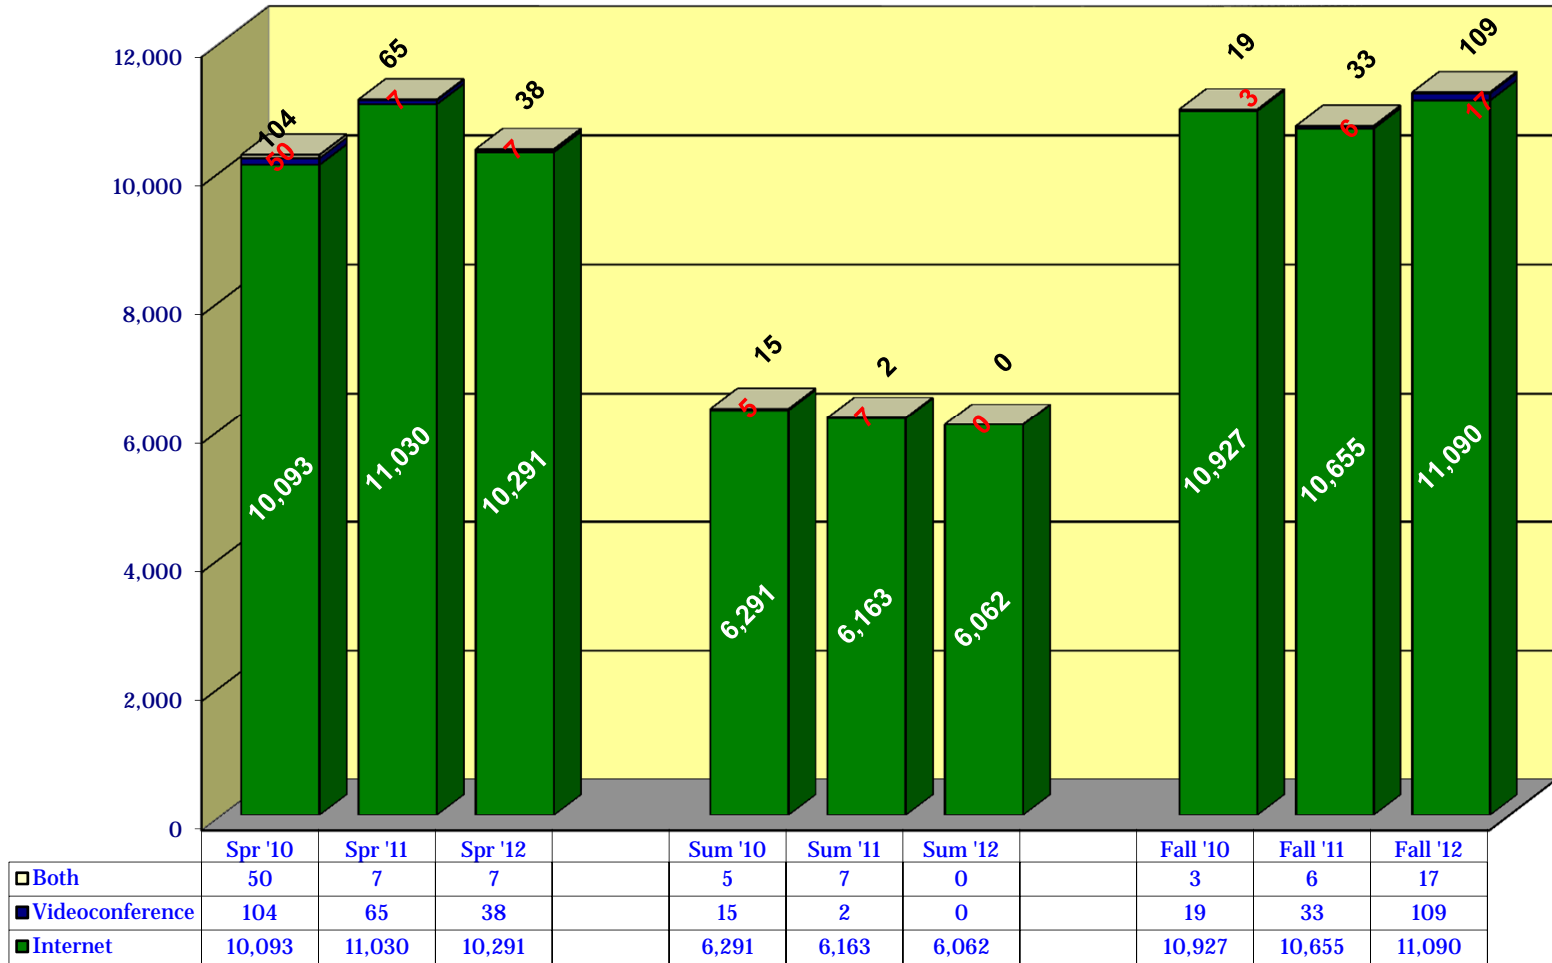

Historical Undergraduate Enrollment

■ Videoconference	Spr '10	Spr '11	Spr '12		Sum '10	Sum '11	Sum '12		Fall '10	Fall '11	Fall '12
■ Internet	9,509	10,794	10,636		5,680	5,645	5,919		10,659	11,125	12,324

Historical Graduate Enrollment

■ Videoconference	136	36	21		20	9	0		42	35	107
■ Internet	5,189	5,573	4,699		4,091	3,857	3,356		5,514	4,828	4,210

Historical Combined Enrollment

■ Videoconference	Spr '10	Spr '11	Spr '12		Sum '10	Sum '11	Sum '12		Fall '10	Fall '11	Fall '12
■ Internet	166	73	45		20	9	0		46	39	127
	14,698	16,367	15,335		9,771	9,502	9,275		16,173	15,953	16,534

Historical Undergraduate Headcount

Historical Graduate Headcount

Historical Combined Headcount

Historical Undergraduate DL Only Headcount

Historical Graduate DL Only Headcount

Historical Combined DL Only Headcount