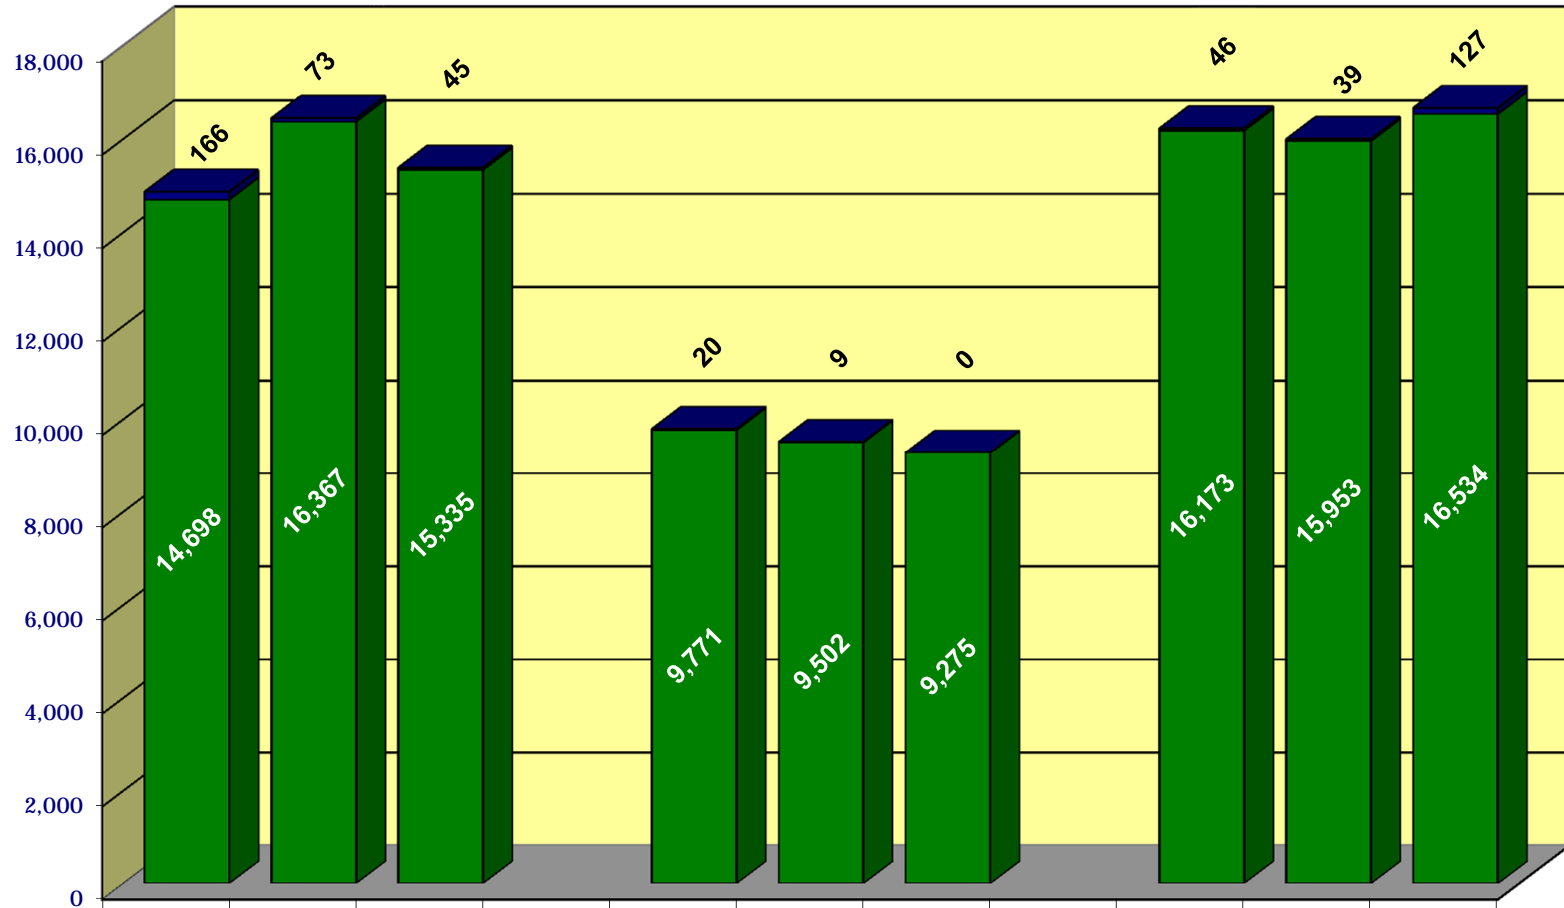

Historical Undergraduate Enrollment

■ Videoconference	Spr '10	Spr '11	Spr '12		Sum '10	Sum '11	Sum '12		Fall '10	Fall '11	Fall '12
■ Internet	9,509	10,794	10,636		5,680	5,645	5,919		10,659	11,125	12,324

Historical Graduate Enrollment

■ Videoconference	136	36	21		20	9	0		42	35	107
■ Internet	5,189	5,573	4,699		4,091	3,857	3,356		5,514	4,828	4,210

Historical Combined Enrollment

■ Videoconference	Spr '10	Spr '11	Spr '12		Sum '10	Sum '11	Sum '12		Fall '10	Fall '11	Fall '12
■ Internet	166	73	45		20	9	0		46	39	127
	14,698	16,367	15,335		9,771	9,502	9,275		16,173	15,953	16,534

Historical Undergraduate Headcount

Historical Graduate Headcount

Historical Combined Headcount

Historical Undergraduate DL Only Headcount

Historical Graduate DL Only Headcount

Historical Combined DL Only Headcount