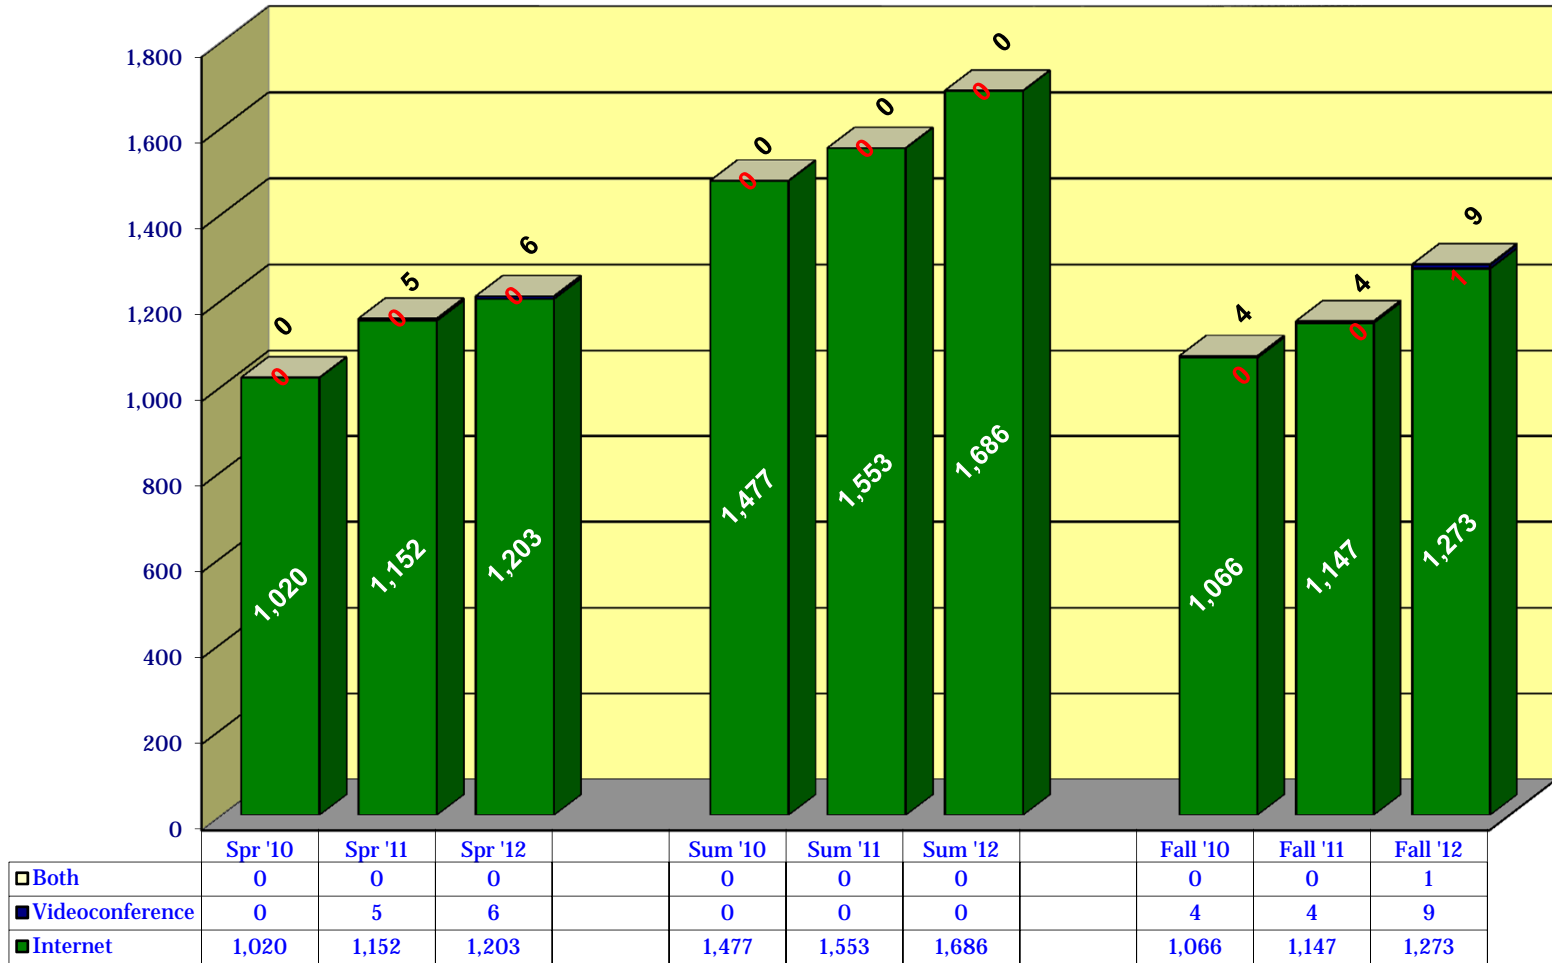

Historical Graduate Enrollment

■ Videoconference	136	36	21		20	9	0		42	35	107
■ Internet	5,189	5,573	4,699		4,091	3,857	3,356		5,514	4,828	4,210

Historical Combined Enrollment

■ Videoconference	Spr '10	Spr '11	Spr '12		Sum '10	Sum '11	Sum '12		Fall '10	Fall '11	Fall '12
■ Internet	166	73	45		20	9	0		46	39	127
	14,698	16,367	15,335		9,771	9,502	9,275		16,173	15,953	16,534

Historical Undergraduate Headcount

Historical Graduate Headcount

Historical Combined Headcount

Historical Undergraduate DL Only Headcount

Historical Graduate DL Only Headcount

Historical Combined DL Only Headcount

Historical Undergraduate Sections

	Spr '10	Spr '11	Spr '12		Sum '10	Sum '11	Sum '12		Fall '10	Fall '11	Fall '12
■ Videoconference	1	4	2		0	0	0		1	1	2
■ Internet	208	222	208		156	150	150		215	217	225

Historical Graduate Sections