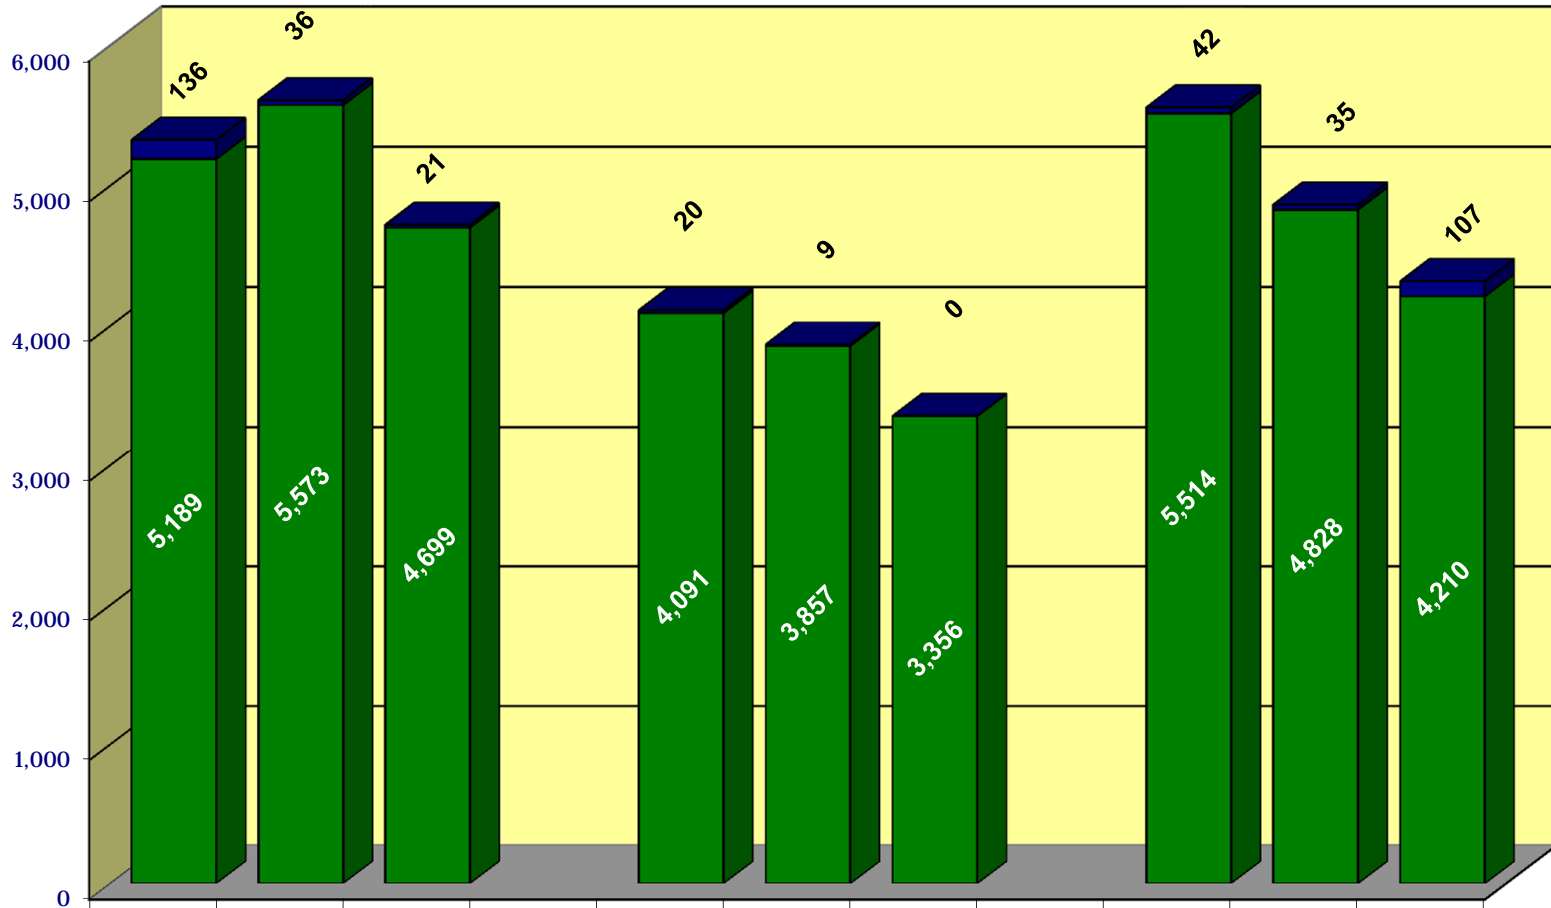

Historical Undergraduate Enrollment

■ Videoconference	Spr '10	Spr '11	Spr '12		Sum '10	Sum '11	Sum '12		Fall '10	Fall '11	Fall '12
■ Internet	9,509	10,794	10,636		5,680	5,645	5,919		10,659	11,125	12,324

Historical Graduate Enrollment

■ Videoconference	136	36	21		20	9	0		42	35	107
■ Internet	5,189	5,573	4,699		4,091	3,857	3,356		5,514	4,828	4,210

Historical Combined Enrollment

■ Videoconference	Spr '10	Spr '11	Spr '12		Sum '10	Sum '11	Sum '12		Fall '10	Fall '11	Fall '12
■ Internet	166	73	45		20	9	0		46	39	127
	14,698	16,367	15,335		9,771	9,502	9,275		16,173	15,953	16,534

Historical Undergraduate Headcount

Historical Graduate Headcount

Historical Combined Headcount

Historical Undergraduate DL Only Headcount

Historical Graduate DL Only Headcount

Historical Combined DL Only Headcount