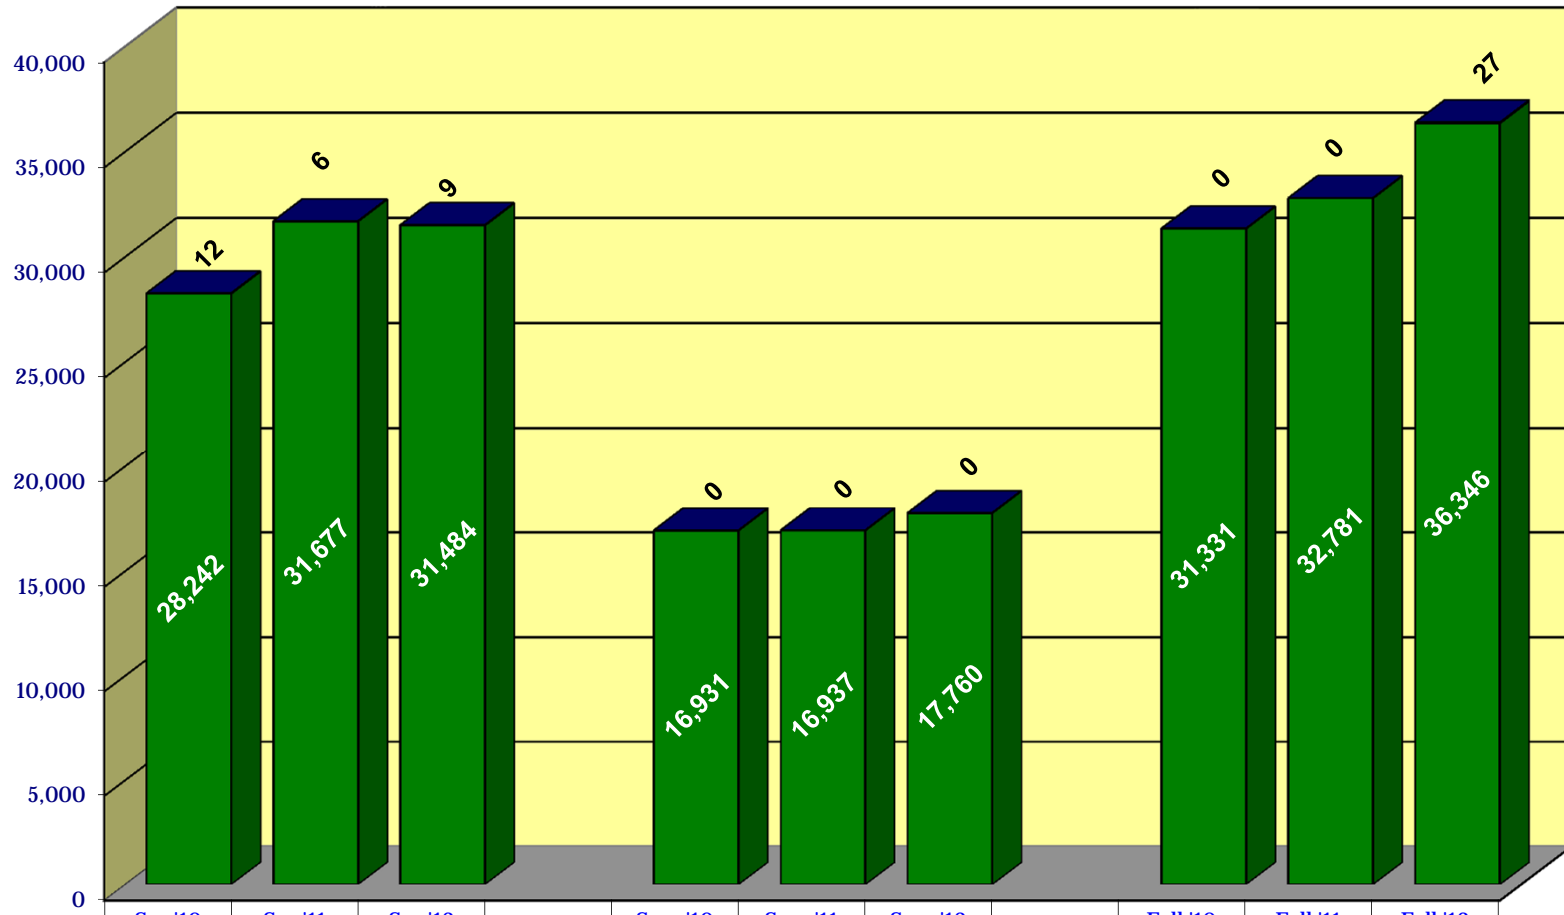

Historical Undergraduate Headcount

Historical Graduate Headcount

Historical Combined Headcount

Historical Undergraduate DL Only Headcount

Historical Graduate DL Only Headcount

Historical Combined DL Only Headcount

Historical Undergraduate Sections

	Spr '10	Spr '11	Spr '12		Sum '10	Sum '11	Sum '12		Fall '10	Fall '11	Fall '12
■ Videoconference	1	4	2		0	0	0		1	1	2
■ Internet	208	222	208		156	150	150		215	217	225

Historical Graduate Sections

Historical Undergraduate Hours

■ Videoconference	Spr '10	Spr '11	Spr '12		Sum '10	Sum '11	Sum '12		Fall '10	Fall '11	Fall '12
■ Internet	28,242	31,677	31,484		16,931	16,937	17,760		31,331	32,781	36,346