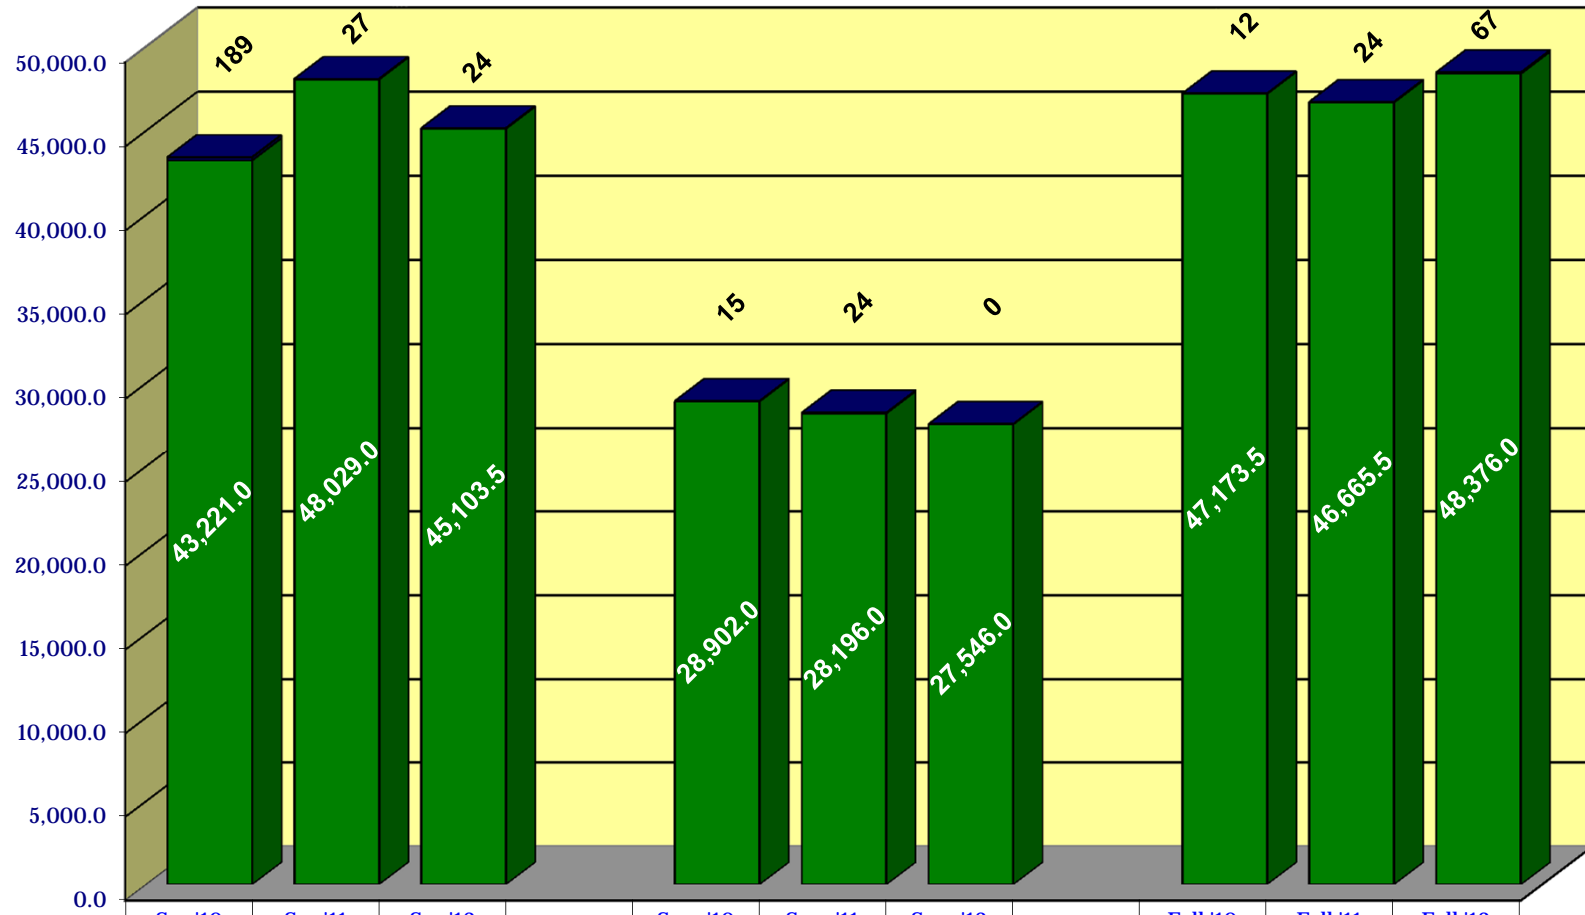

Historical Undergraduate Hours

■ Videoconference	Spr '10	Spr '11	Spr '12		Sum '10	Sum '11	Sum '12		Fall '10	Fall '11	Fall '12
■ Internet	28,242	31,677	31,484		16,931	16,937	17,760		31,331	32,781	36,346

Historical Graduate Hours

Historical Combined Hours

■ Videoconference	Spr '10	Spr '11	Spr '12		Sum '10	Sum '11	Sum '12		Fall '10	Fall '11	Fall '12
	189	27	24		15	24	0		12	24	67
■ Internet	43,221.0	48,029.0	45,103.5		28,902.0	28,196.0	27,546.0		47,173.5	46,665.5	48,376.0