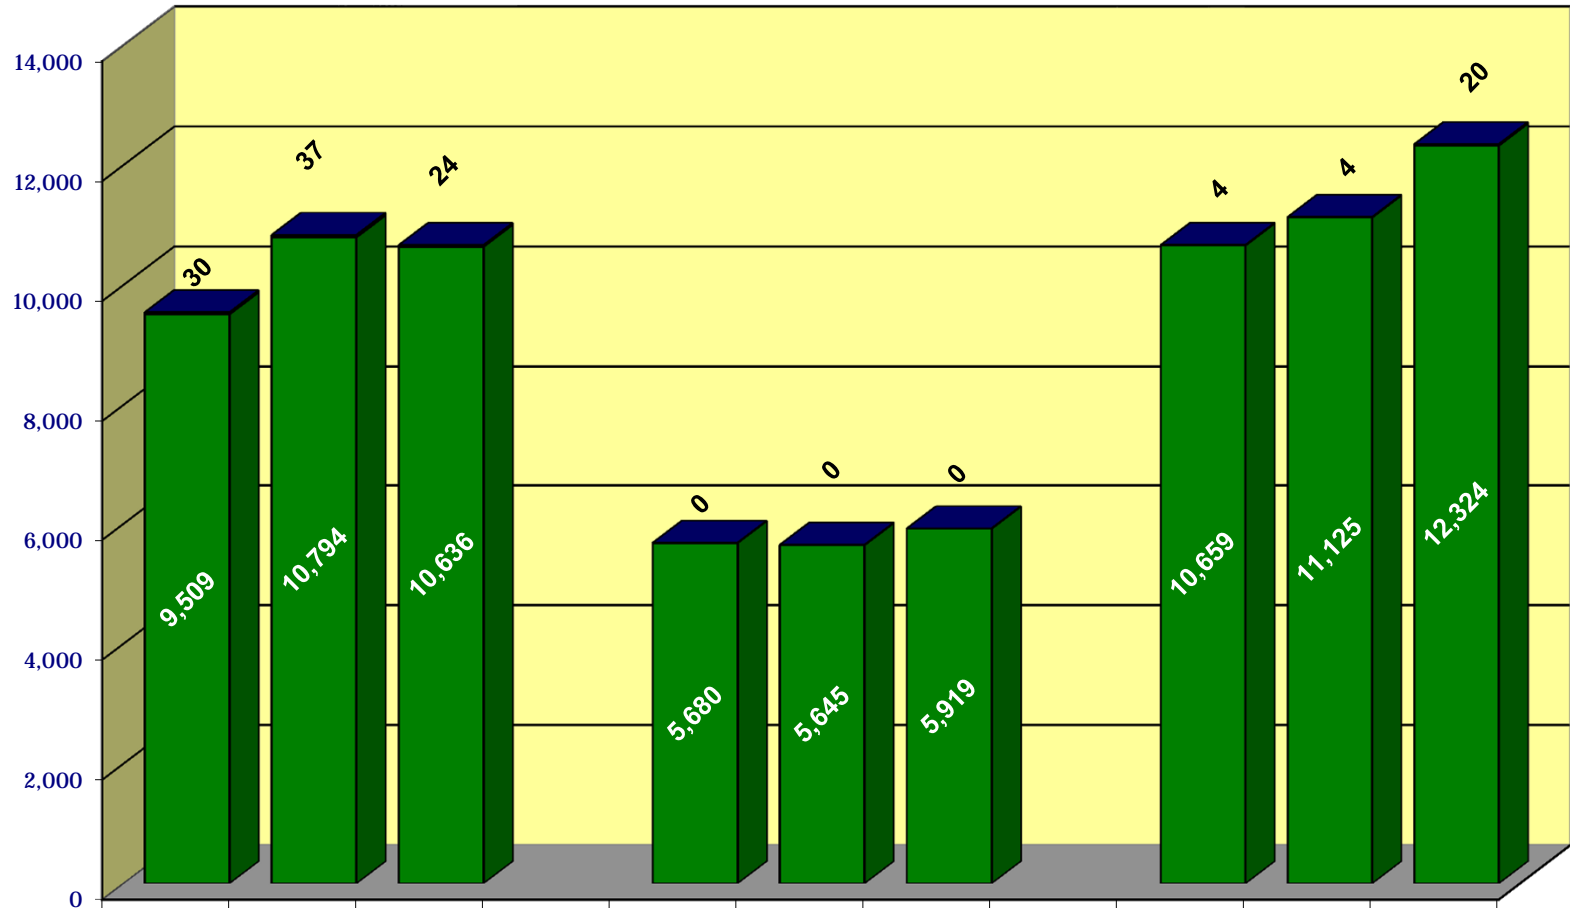

Historical Undergraduate Enrollment

■ Videoconference	Spr '10	Spr '11	Spr '12		Sum '10	Sum '11	Sum '12		Fall '10	Fall '11	Fall '12
■ Internet	9,509	10,794	10,636		5,680	5,645	5,919		10,659	11,125	12,324

Historical Graduate Enrollment

■ Videoconference	136	36	21		20	9	0		42	35	107
■ Internet	5,189	5,573	4,699		4,091	3,857	3,356		5,514	4,828	4,210

Historical Combined Enrollment

■ Videoconference	Spr '10	Spr '11	Spr '12		Sum '10	Sum '11	Sum '12		Fall '10	Fall '11	Fall '12
■ Internet	166	73	45		20	9	0		46	39	127
	14,698	16,367	15,335		9,771	9,502	9,275		16,173	15,953	16,534

Historical Undergraduate Headcount

Historical Graduate Headcount

Historical Combined Headcount

Historical Undergraduate DL Only Headcount

Historical Graduate DL Only Headcount

Historical Combined DL Only Headcount