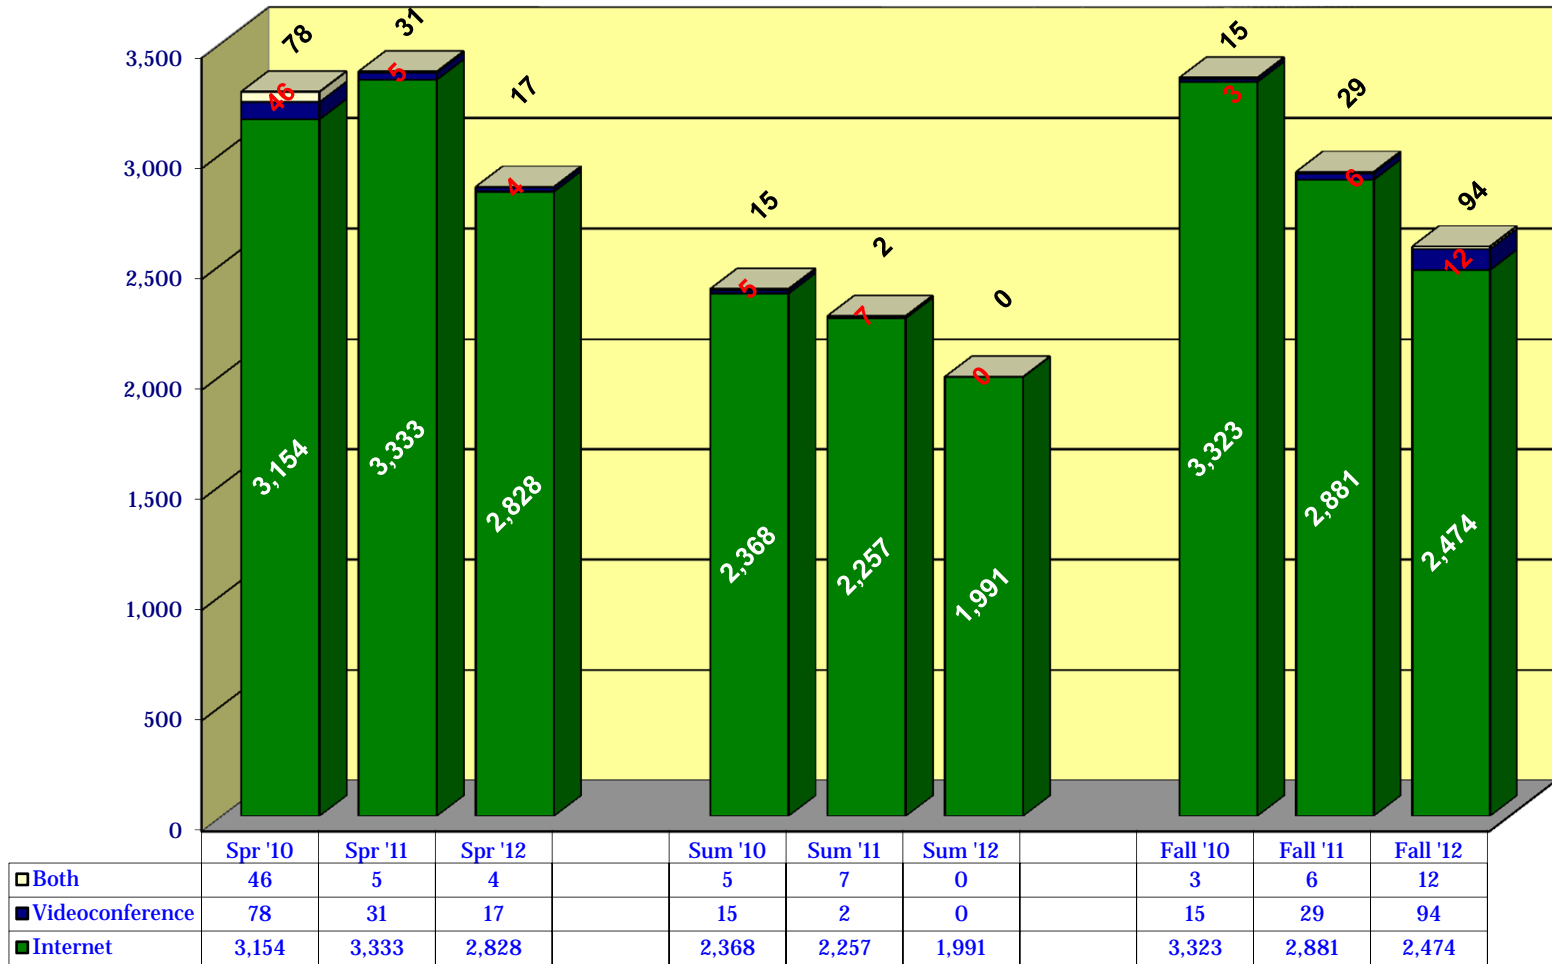

Historical Undergraduate Enrollment

■ Videoconference	Spr '10	Spr '11	Spr '12		Sum '10	Sum '11	Sum '12		Fall '10	Fall '11	Fall '12
■ Internet	9,509	10,794	10,636		5,680	5,645	5,919		10,659	11,125	12,324

Historical Graduate Enrollment

■ Videoconference	136	36	21		20	9	0		42	35	107
■ Internet	5,189	5,573	4,699		4,091	3,857	3,356		5,514	4,828	4,210

Historical Combined Enrollment

■ Videoconference	Spr '10	Spr '11	Spr '12		Sum '10	Sum '11	Sum '12		Fall '10	Fall '11	Fall '12
■ Internet	166	73	45		20	9	0		46	39	127
	14,698	16,367	15,335		9,771	9,502	9,275		16,173	15,953	16,534

Historical Undergraduate Headcount

Historical Graduate Headcount

Historical Combined Headcount

Historical Undergraduate DL Only Headcount

Historical Graduate DL Only Headcount

Historical Combined DL Only Headcount