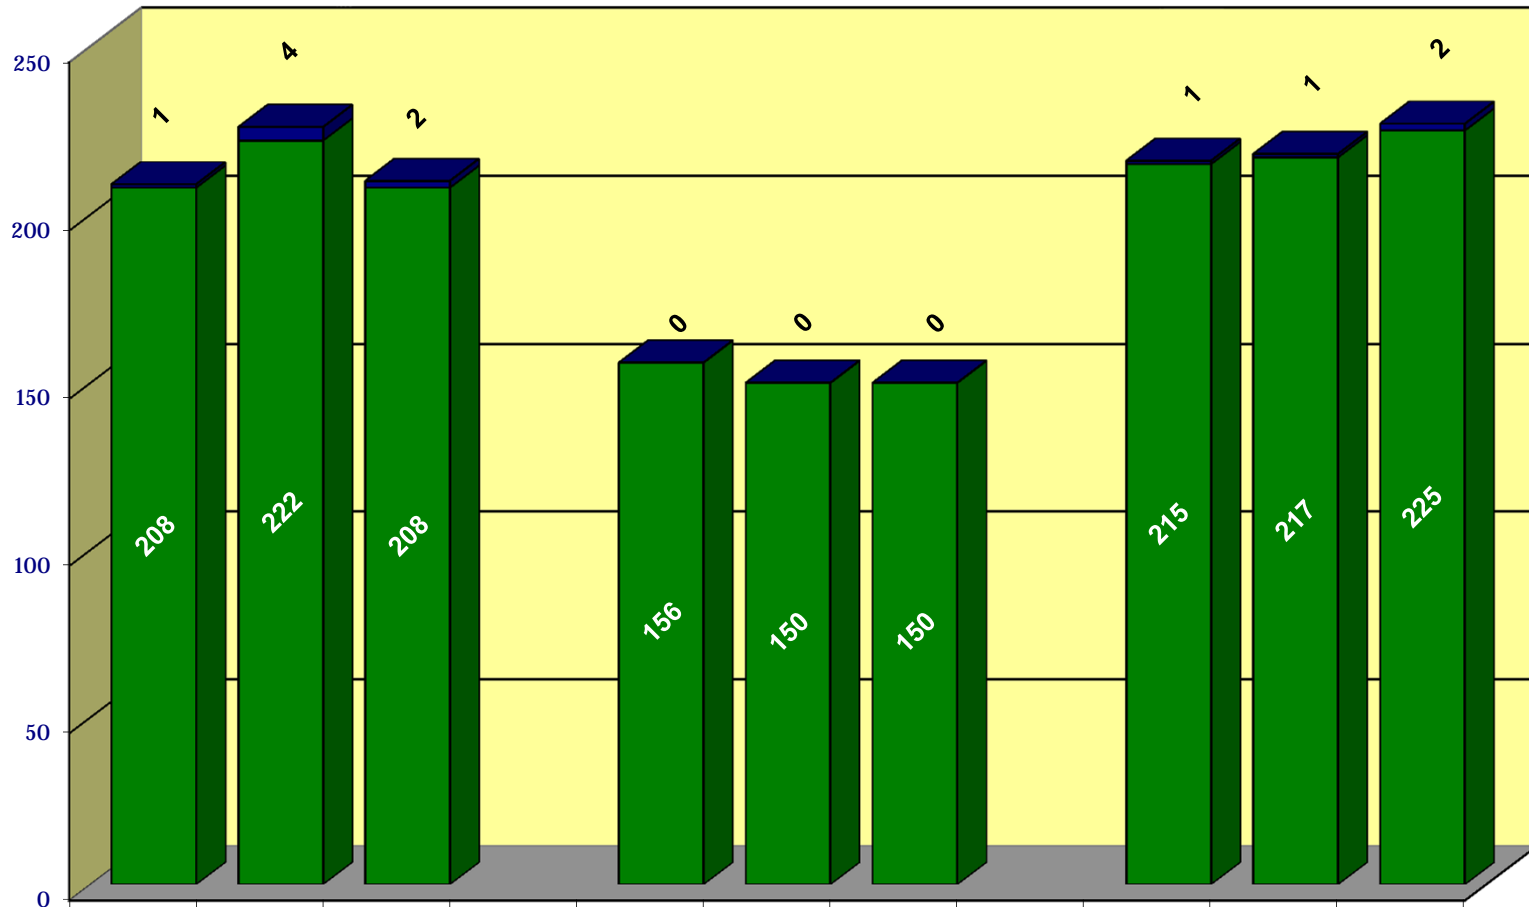

Historical Graduate Enrollment

■ Videoconference	136	36	21		20	9	0		42	35	107
■ Internet	5,189	5,573	4,699		4,091	3,857	3,356		5,514	4,828	4,210

Historical Combined Enrollment

■ Videoconference	Spr '10	Spr '11	Spr '12		Sum '10	Sum '11	Sum '12		Fall '10	Fall '11	Fall '12
■ Internet	166	73	45		20	9	0		46	39	127
	14,698	16,367	15,335		9,771	9,502	9,275		16,173	15,953	16,534

Historical Undergraduate Headcount

Historical Graduate Headcount

Historical Combined Headcount

Historical Undergraduate DL Only Headcount

Historical Graduate DL Only Headcount

Historical Combined DL Only Headcount

Historical Undergraduate Sections

	Spr '10	Spr '11	Spr '12		Sum '10	Sum '11	Sum '12		Fall '10	Fall '11	Fall '12
■ Videoconference	1	4	2		0	0	0		1	1	2
■ Internet	208	222	208		156	150	150		215	217	225

Historical Graduate Sections