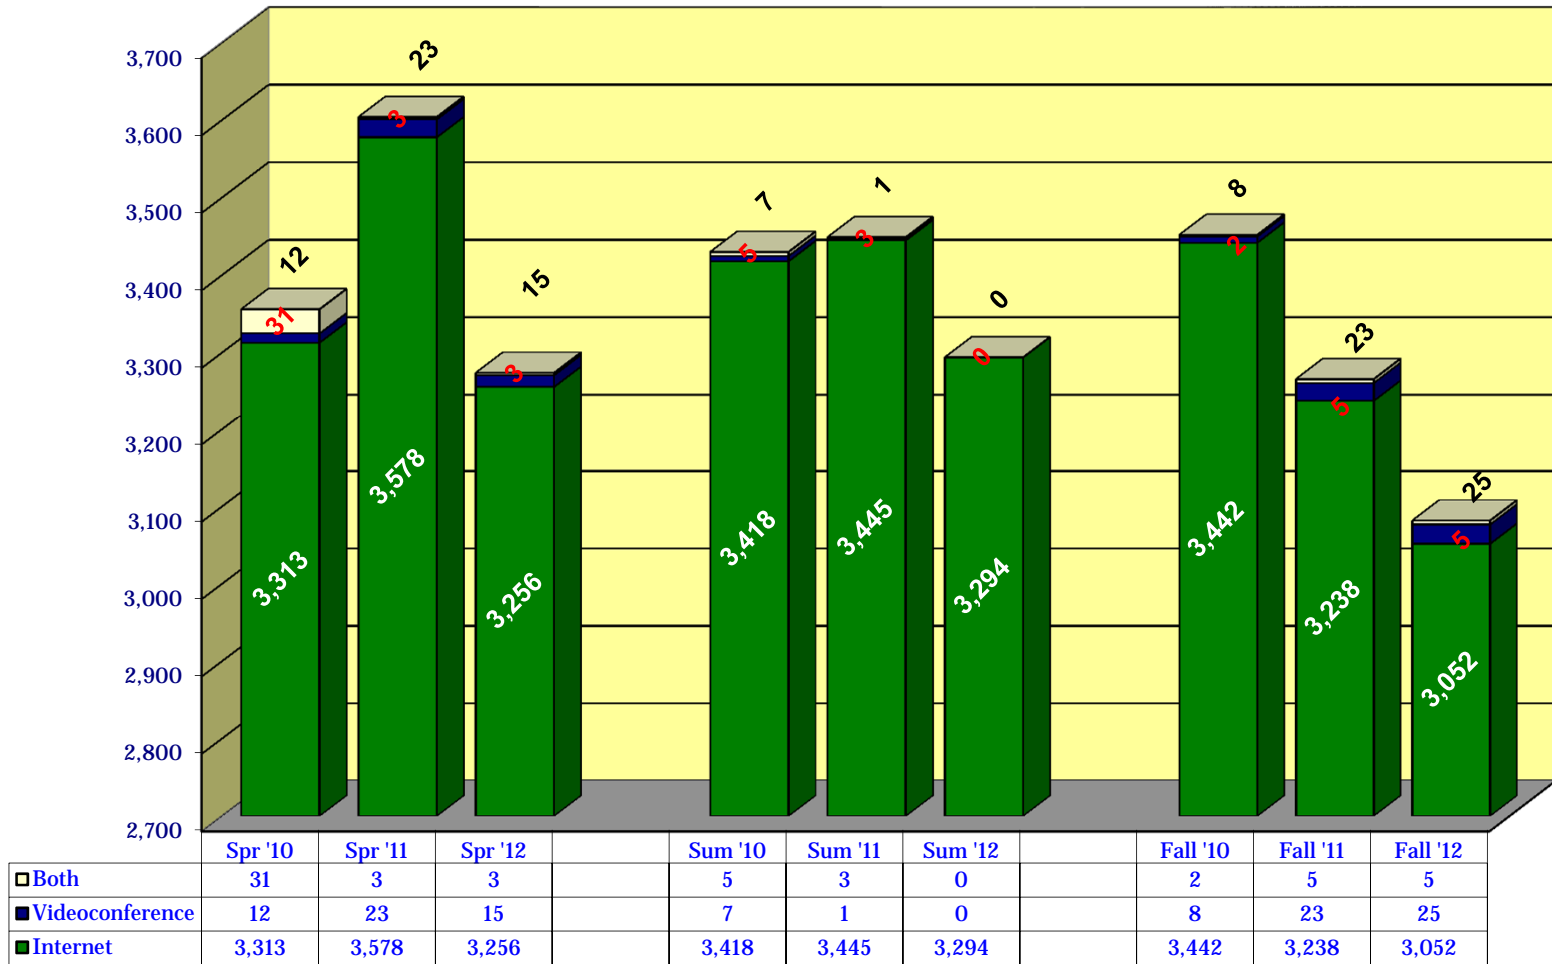

Historical Graduate Enrollment

■ Videoconference	136	36	21		20	9	0		42	35	107
■ Internet	5,189	5,573	4,699		4,091	3,857	3,356		5,514	4,828	4,210

Historical Combined Enrollment

■ Videoconference	Spr '10	Spr '11	Spr '12		Sum '10	Sum '11	Sum '12		Fall '10	Fall '11	Fall '12
■ Internet	166	73	45		20	9	0		46	39	127
	14,698	16,367	15,335		9,771	9,502	9,275		16,173	15,953	16,534

Historical Undergraduate Headcount

Historical Graduate Headcount

Historical Combined Headcount

Historical Undergraduate DL Only Headcount

Historical Graduate DL Only Headcount

Historical Combined DL Only Headcount

Historical Undergraduate Sections

	Spr '10	Spr '11	Spr '12		Sum '10	Sum '11	Sum '12		Fall '10	Fall '11	Fall '12
■ Videoconference	1	4	2		0	0	0		1	1	2
■ Internet	208	222	208		156	150	150		215	217	225

Historical Graduate Sections