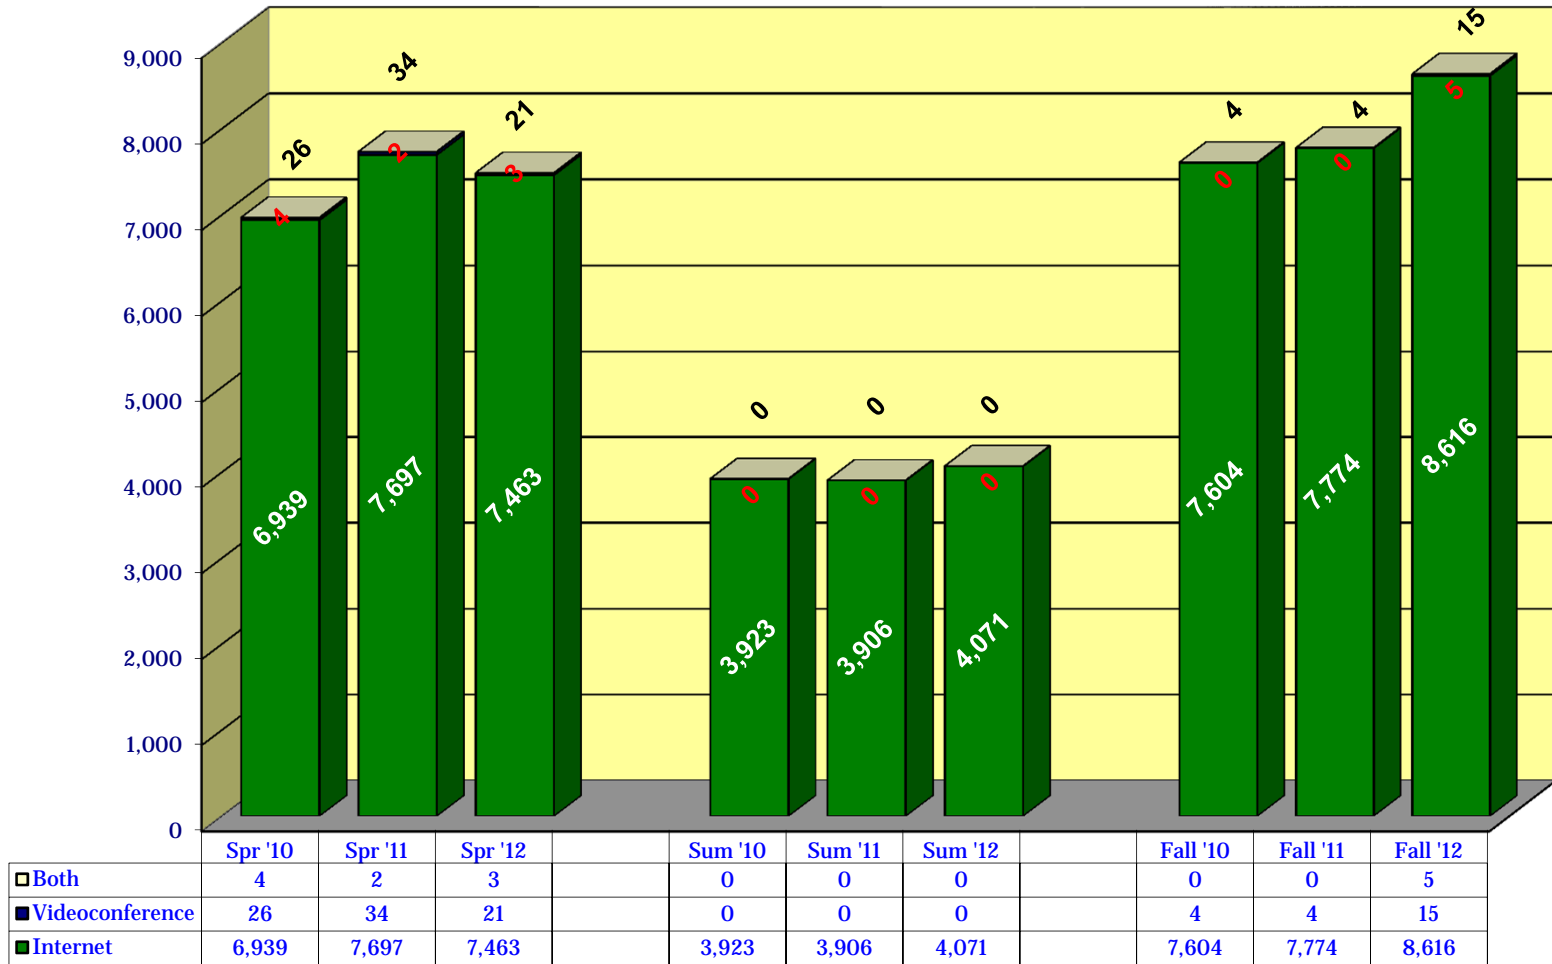

Historical Undergraduate Enrollment

■ Videoconference	Spr '10	Spr '11	Spr '12		Sum '10	Sum '11	Sum '12		Fall '10	Fall '11	Fall '12
■ Internet	9,509	10,794	10,636		5,680	5,645	5,919		10,659	11,125	12,324

Historical Graduate Enrollment

■ Videoconference	136	36	21		20	9	0		42	35	107
■ Internet	5,189	5,573	4,699		4,091	3,857	3,356		5,514	4,828	4,210

Historical Combined Enrollment

■ Videoconference	Spr '10	Spr '11	Spr '12		Sum '10	Sum '11	Sum '12		Fall '10	Fall '11	Fall '12
■ Internet	166	73	45		20	9	0		46	39	127
	14,698	16,367	15,335		9,771	9,502	9,275		16,173	15,953	16,534

Historical Undergraduate Headcount

Historical Graduate Headcount

Historical Combined Headcount

Historical Undergraduate DL Only Headcount

Historical Graduate DL Only Headcount

Historical Combined DL Only Headcount