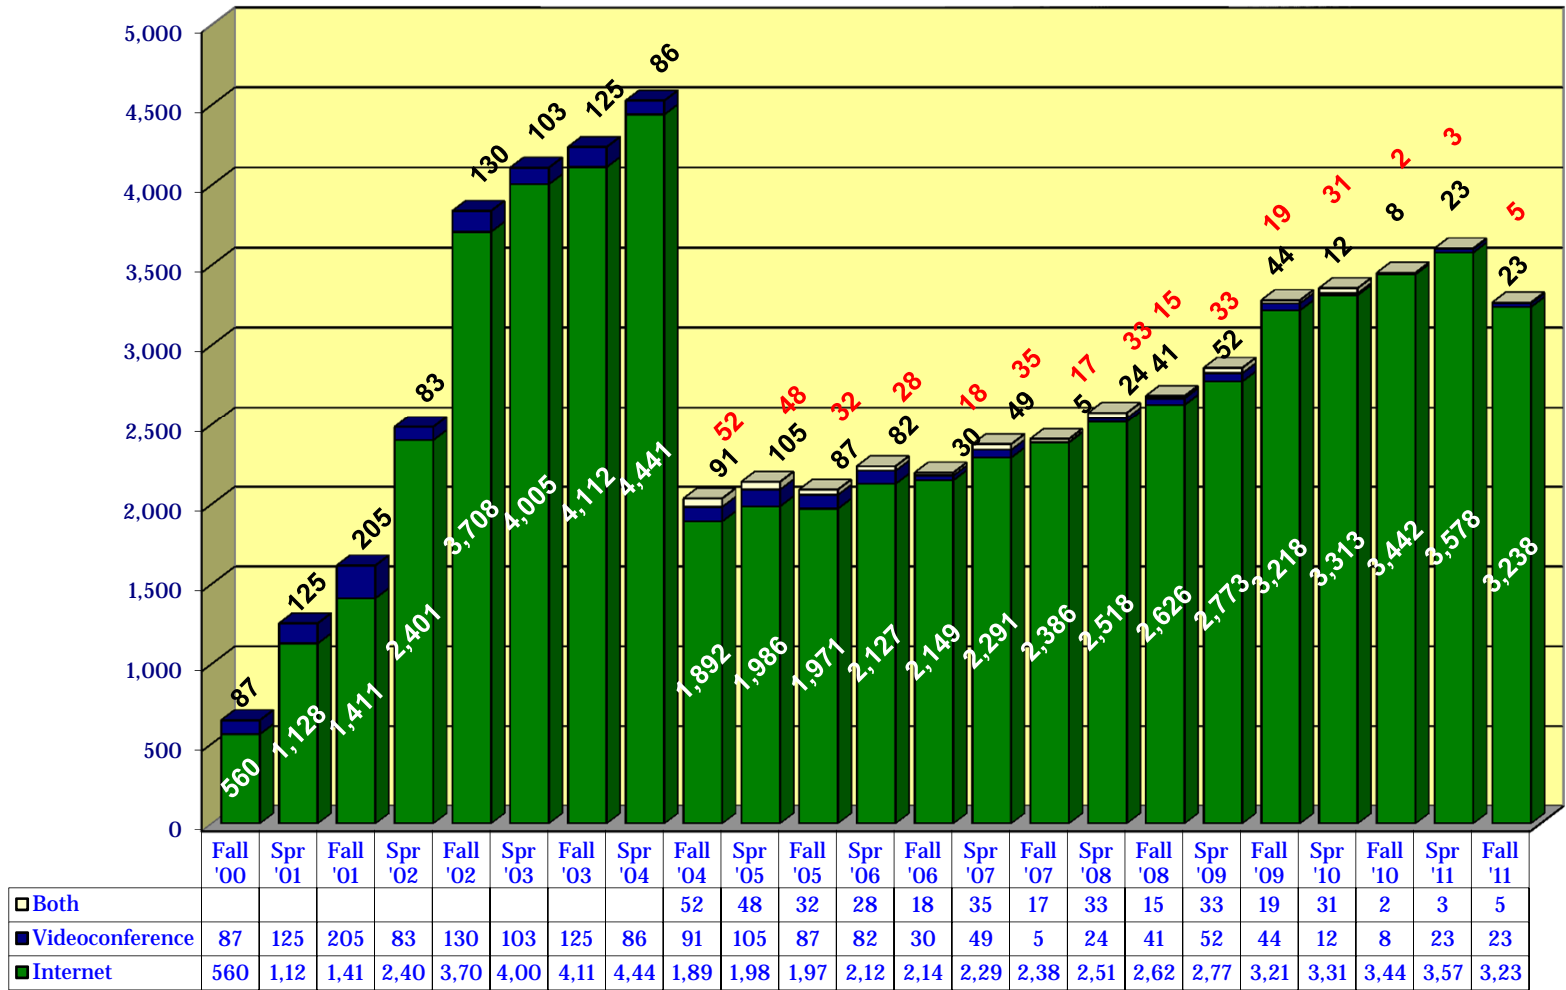

Historical Undergraduate Enrollment

Historical Graduate Enrollment

Historical Combined Enrollment

Historical Undergraduate Headcount

Historical Graduate Headcount

Historical Combined Headcount

Historical Undergraduate DL Only Headcount

Historical Graduate DL Only Headcount

Historical Combined DL Only Headcount

Historical Undergraduate Sections

Historical Graduate Sections

Historical Combined Sections

Historical Undergraduate Hours

Historical Graduate Hours

Historical Combined Hours