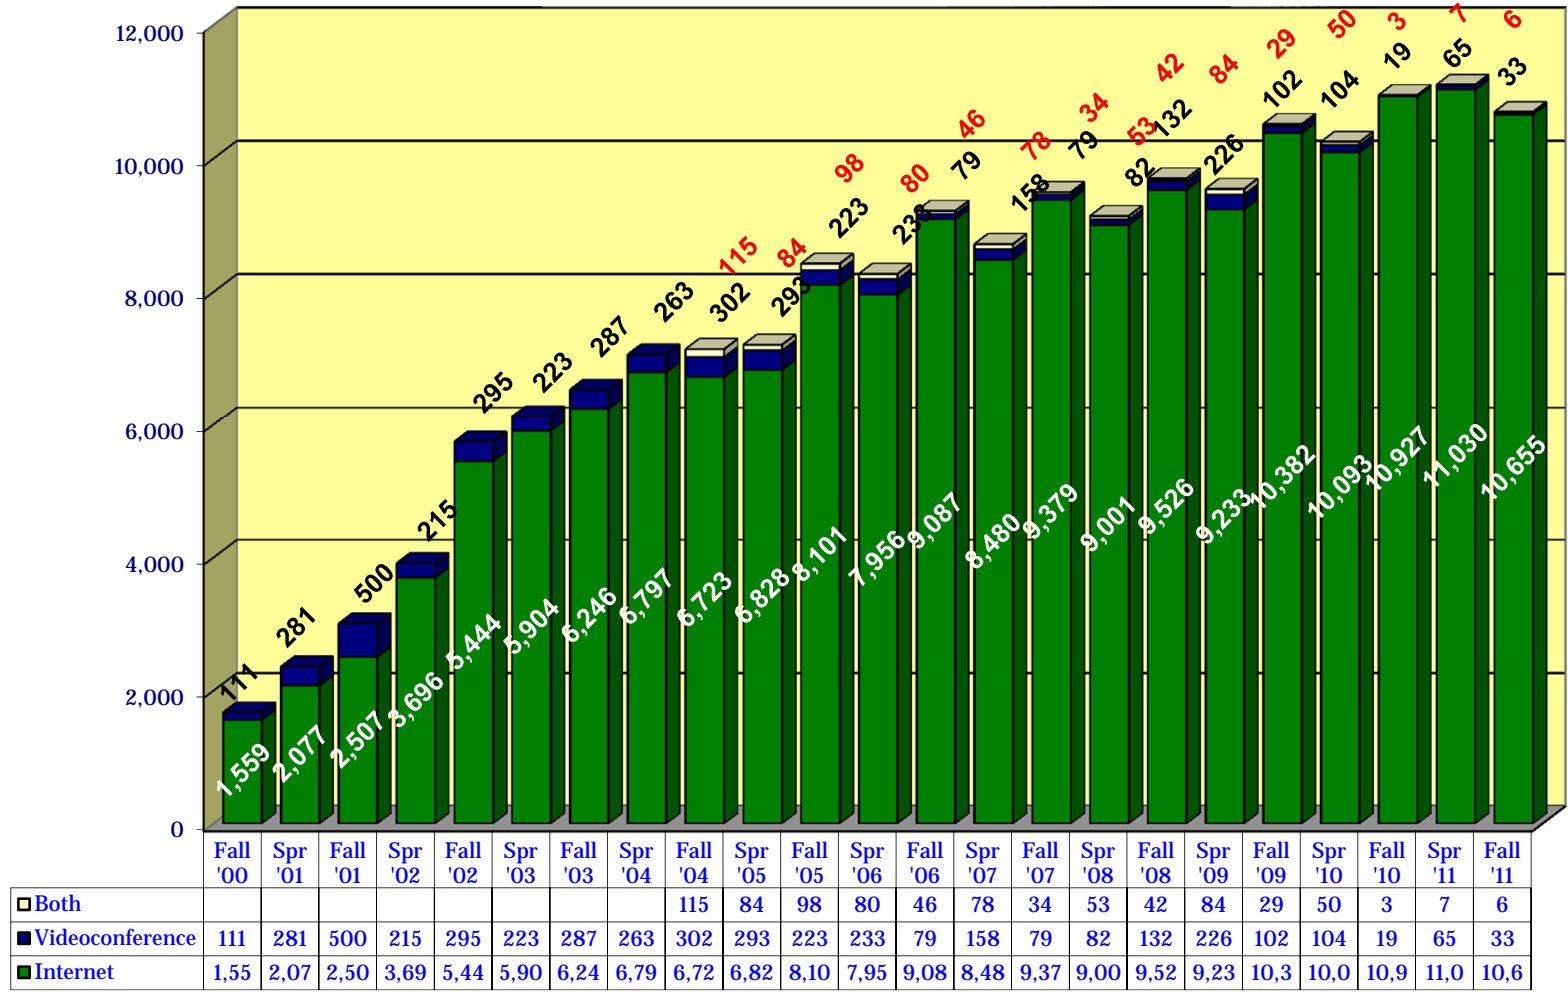

Historical Undergraduate Enrollment

Historical Graduate Enrollment

Historical Combined Enrollment

Historical Undergraduate Headcount

Historical Graduate Headcount

Historical Combined Headcount

Historical Undergraduate DL Only Headcount

Historical Graduate DL Only Headcount

Historical Combined DL Only Headcount

Historical Undergraduate Sections

Historical Graduate Sections

Historical Combined Sections

Historical Undergraduate Hours

Historical Graduate Hours

Historical Combined Hours