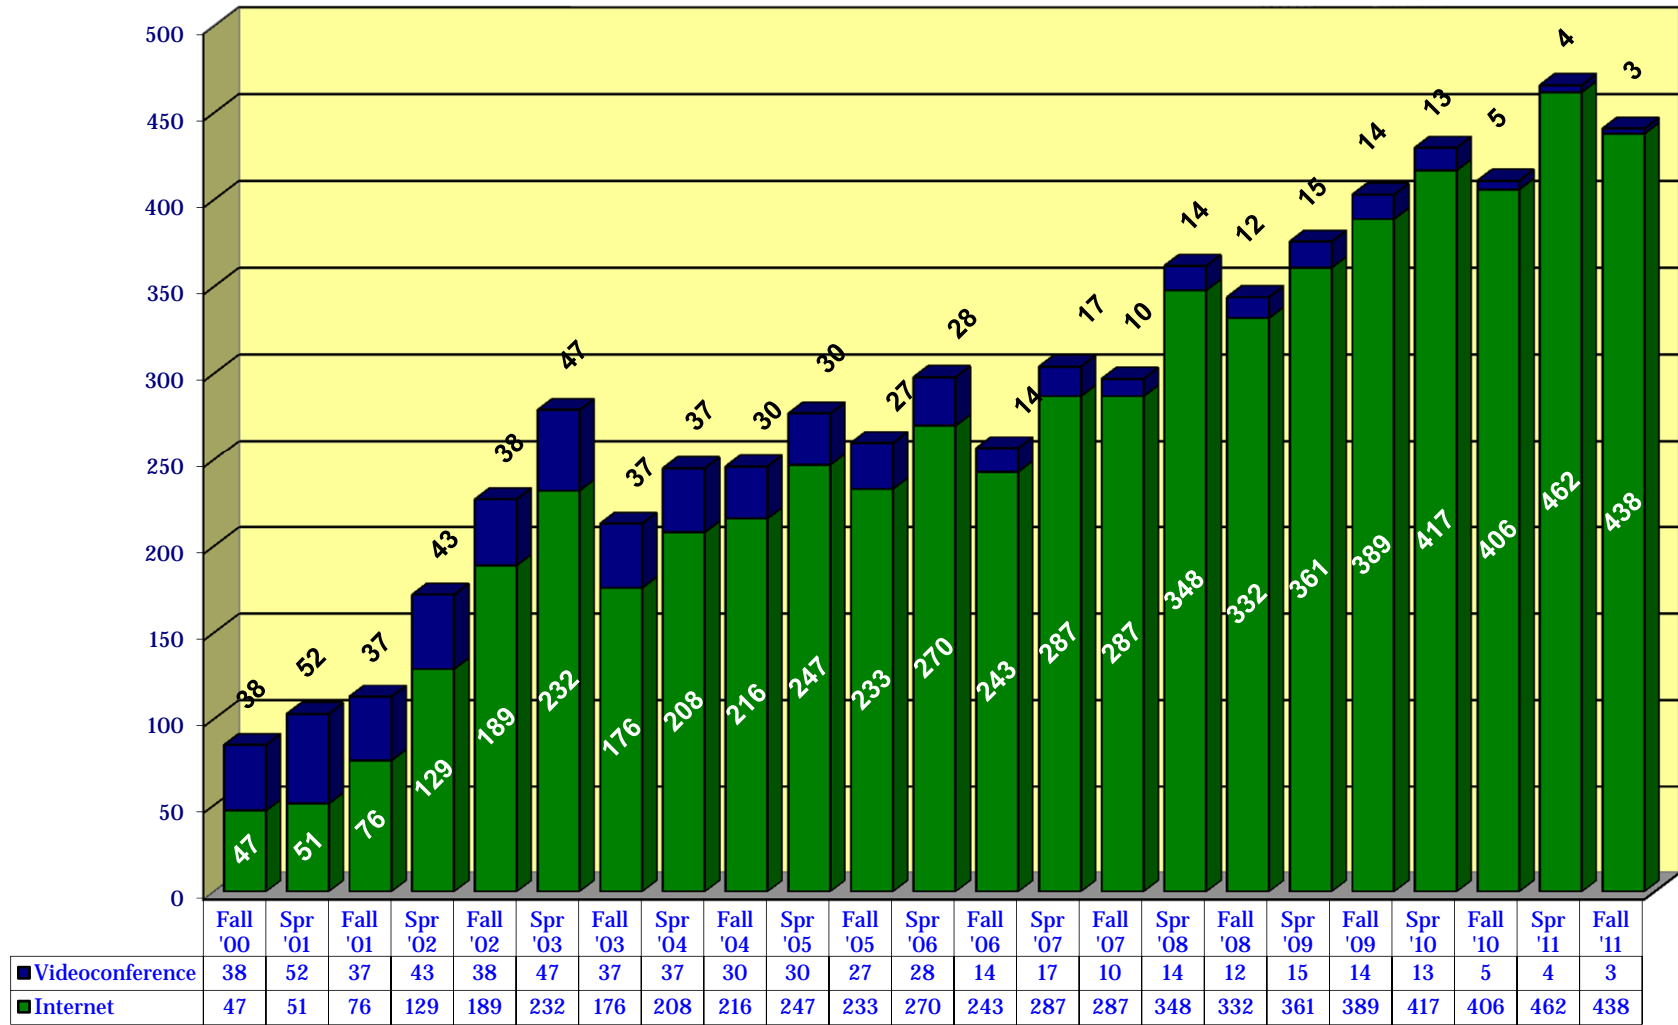

Historical Undergraduate Enrollment

Historical Graduate Enrollment

Historical Combined Enrollment

Historical Undergraduate Headcount

Historical Graduate Headcount

Historical Combined Headcount

Historical Undergraduate DL Only Headcount

Historical Graduate DL Only Headcount

Historical Combined DL Only Headcount

Historical Undergraduate Sections

Historical Graduate Sections

Historical Combined Sections

Historical Undergraduate Hours

Historical Graduate Hours

Historical Combined Hours