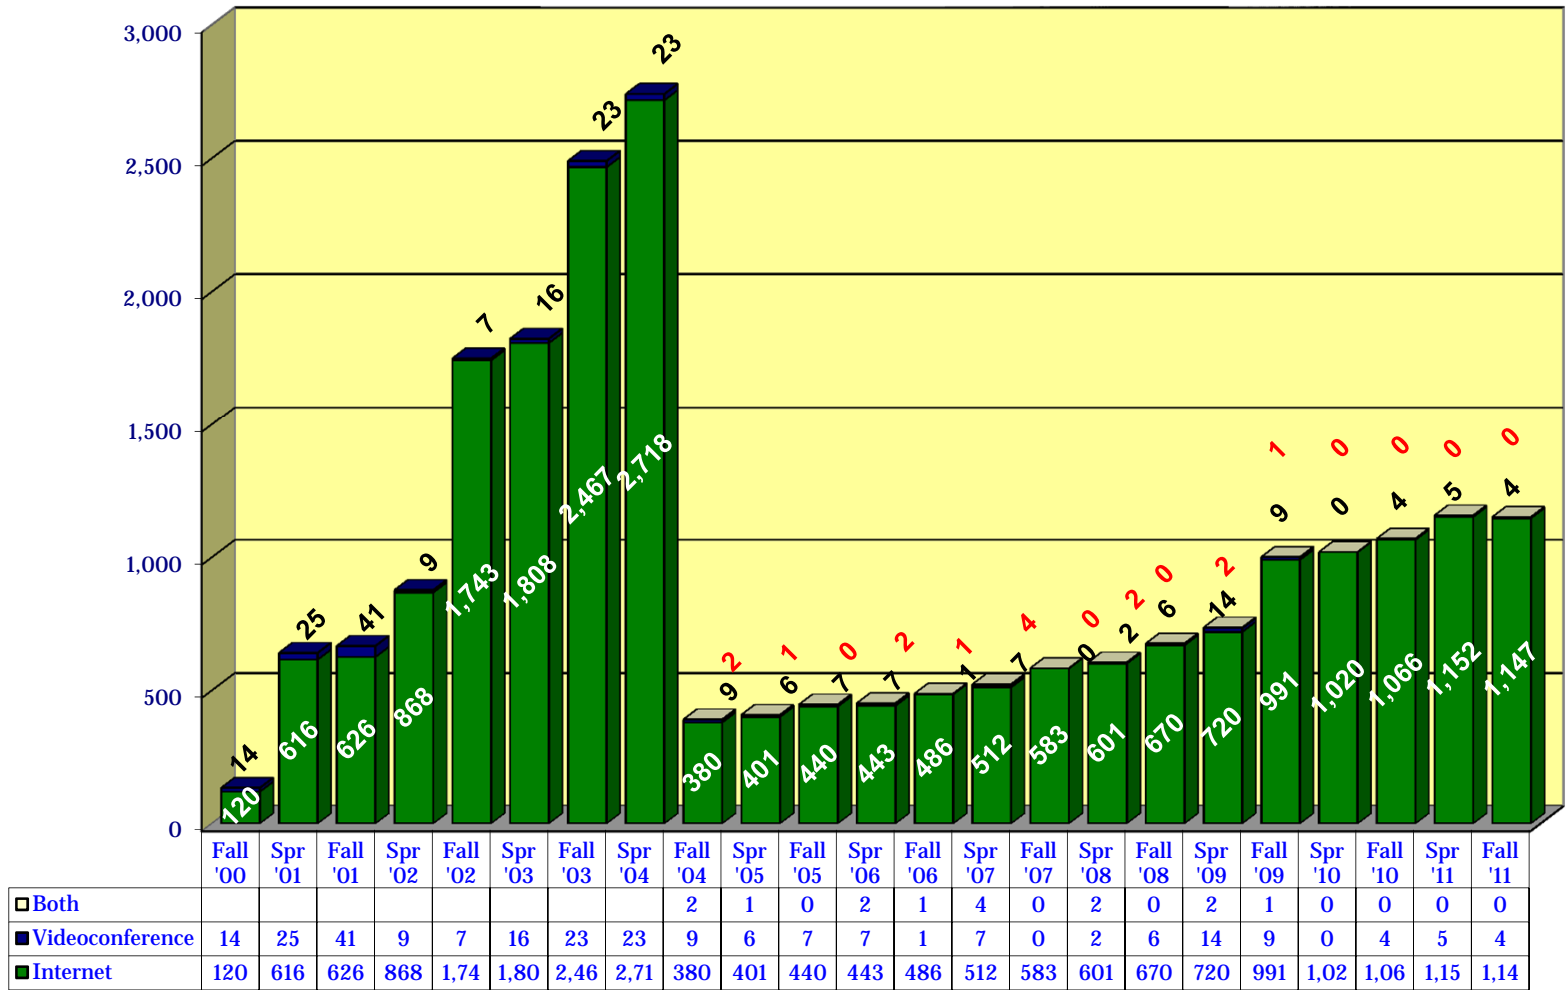

Historical Undergraduate Enrollment

Historical Graduate Enrollment

Historical Combined Enrollment

Historical Undergraduate Headcount

Historical Graduate Headcount

Historical Combined Headcount

Historical Undergraduate DL Only Headcount

Historical Graduate DL Only Headcount

Historical Combined DL Only Headcount

Historical Undergraduate Sections

Historical Graduate Sections

Historical Combined Sections

Historical Undergraduate Hours

Historical Graduate Hours

Historical Combined Hours