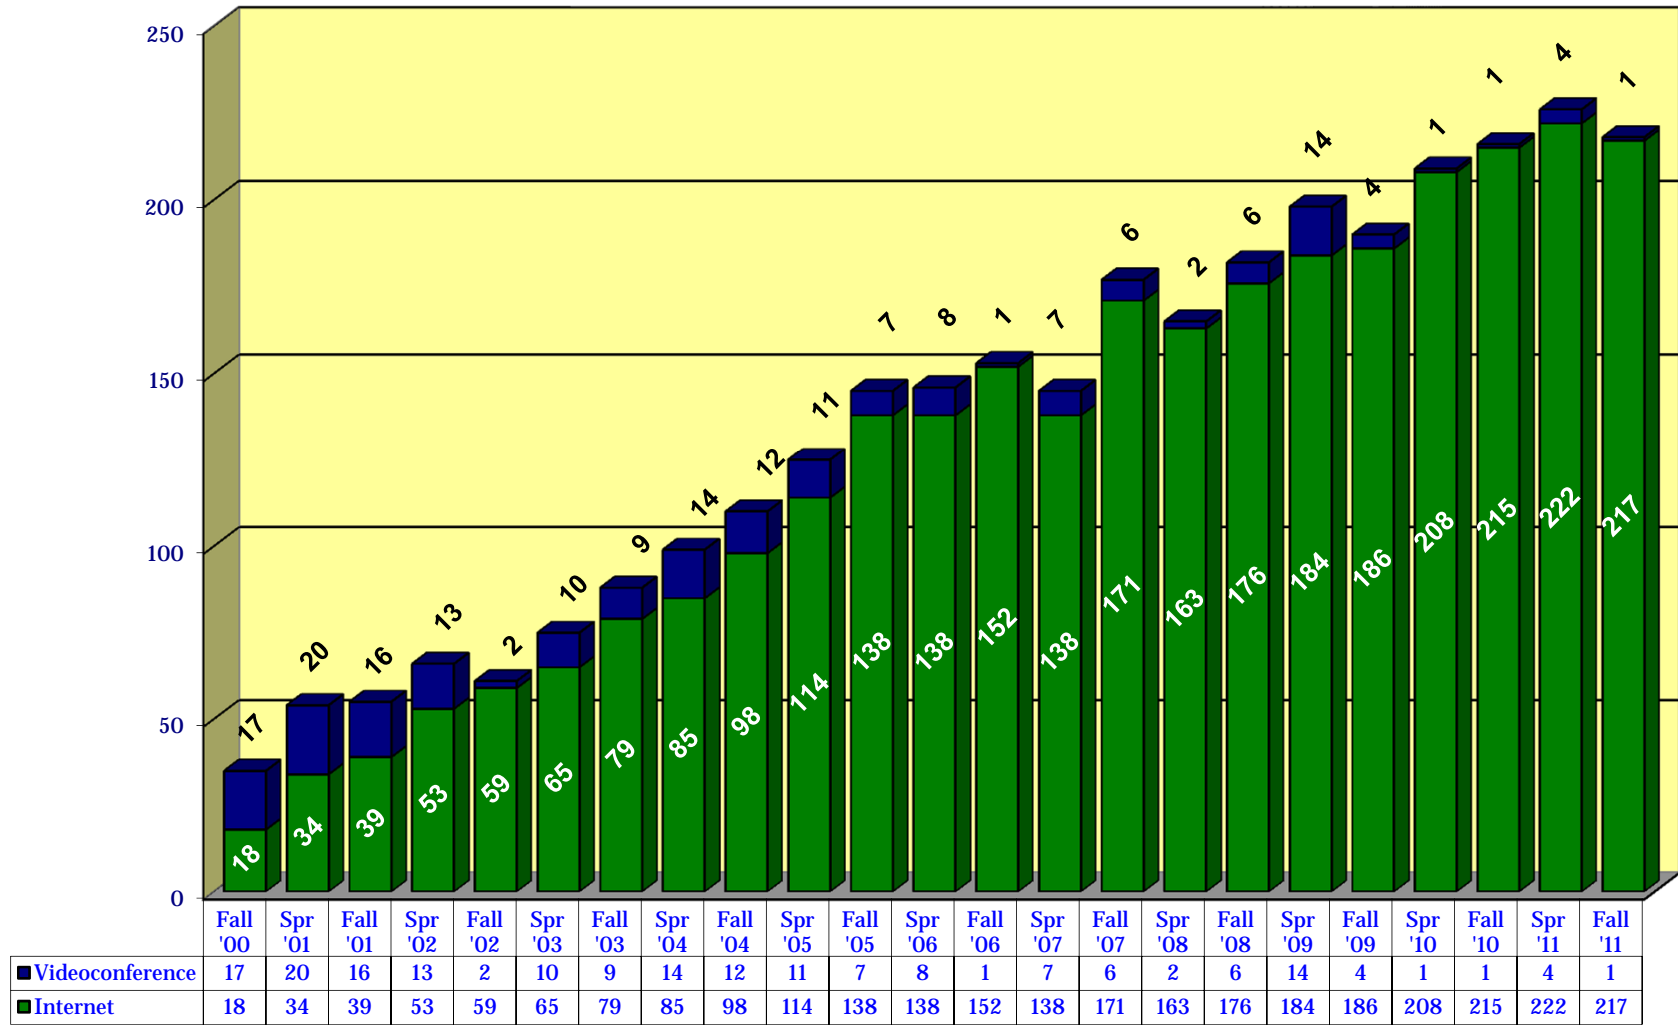

Historical Undergraduate Enrollment

Historical Graduate Enrollment

Historical Combined Enrollment

Historical Undergraduate Headcount

Historical Graduate Headcount

Historical Combined Headcount

Historical Undergraduate DL Only Headcount

Historical Graduate DL Only Headcount

Historical Combined DL Only Headcount

Historical Undergraduate Sections

Historical Graduate Sections

Historical Combined Sections

Historical Undergraduate Hours

Historical Graduate Hours

Historical Combined Hours