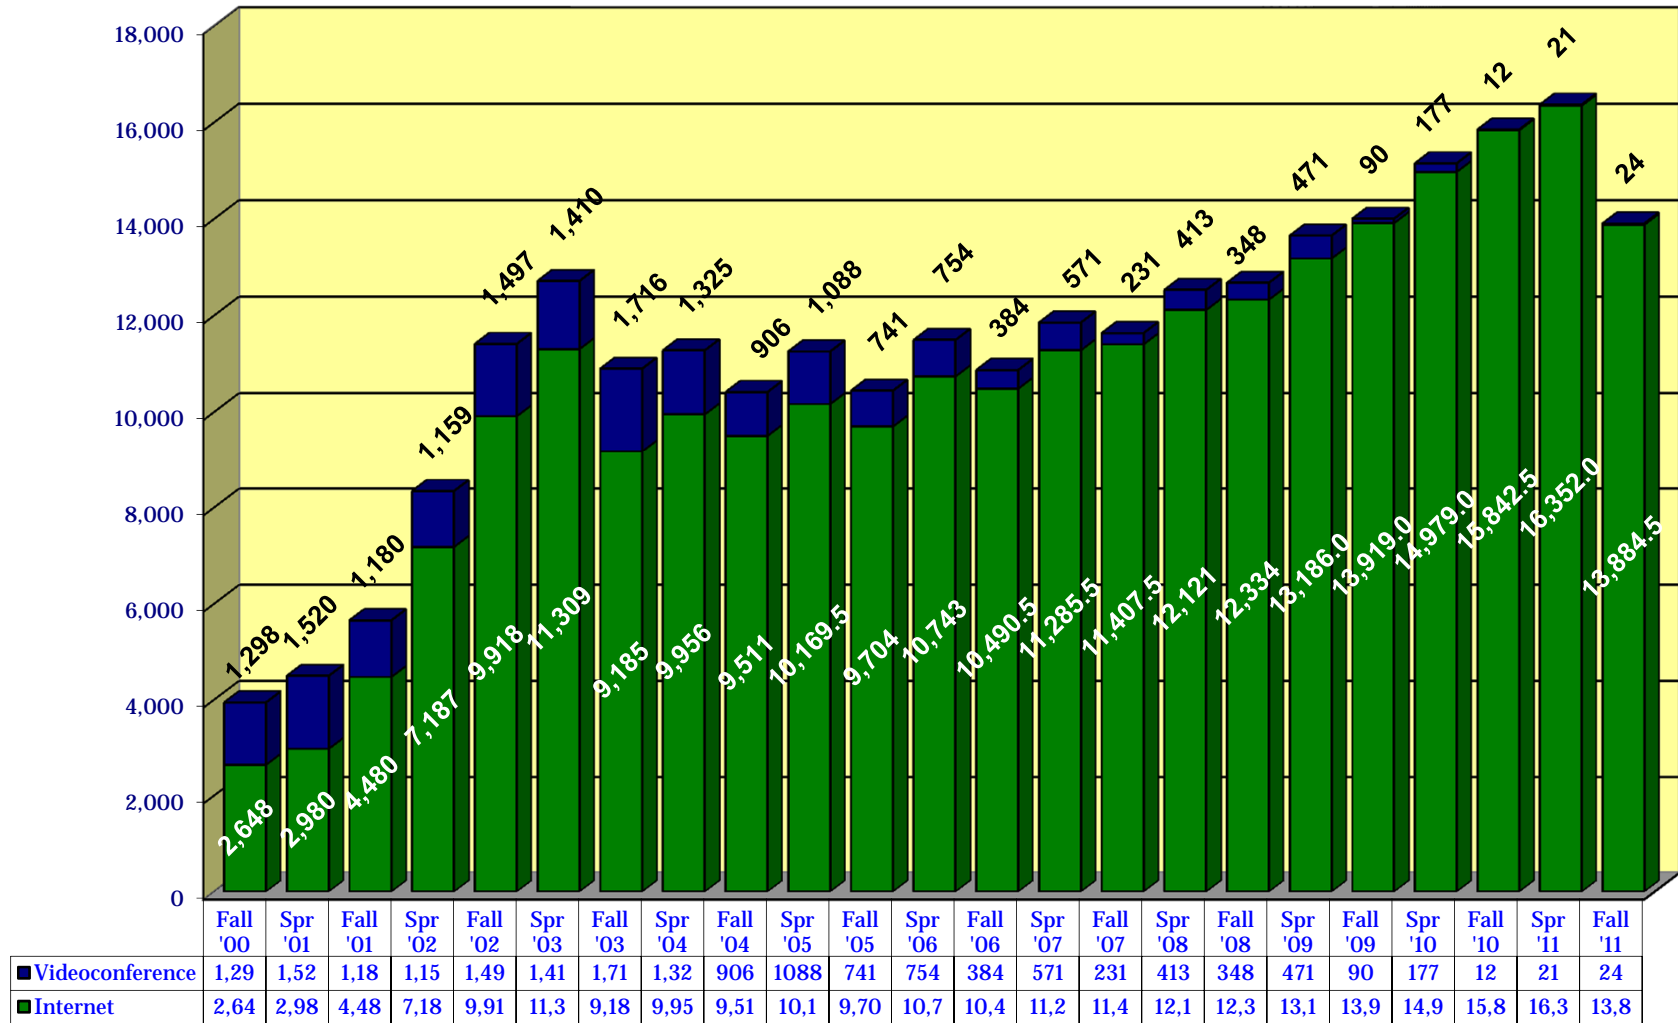

Historical Undergraduate Enrollment

Historical Graduate Enrollment

Historical Combined Enrollment

Historical Undergraduate Headcount

Historical Graduate Headcount

Historical Combined Headcount

Historical Undergraduate DL Only Headcount

Historical Graduate DL Only Headcount

Historical Combined DL Only Headcount

Historical Undergraduate Sections

Historical Graduate Sections

Historical Combined Sections

Historical Undergraduate Hours

Historical Graduate Hours

Historical Combined Hours