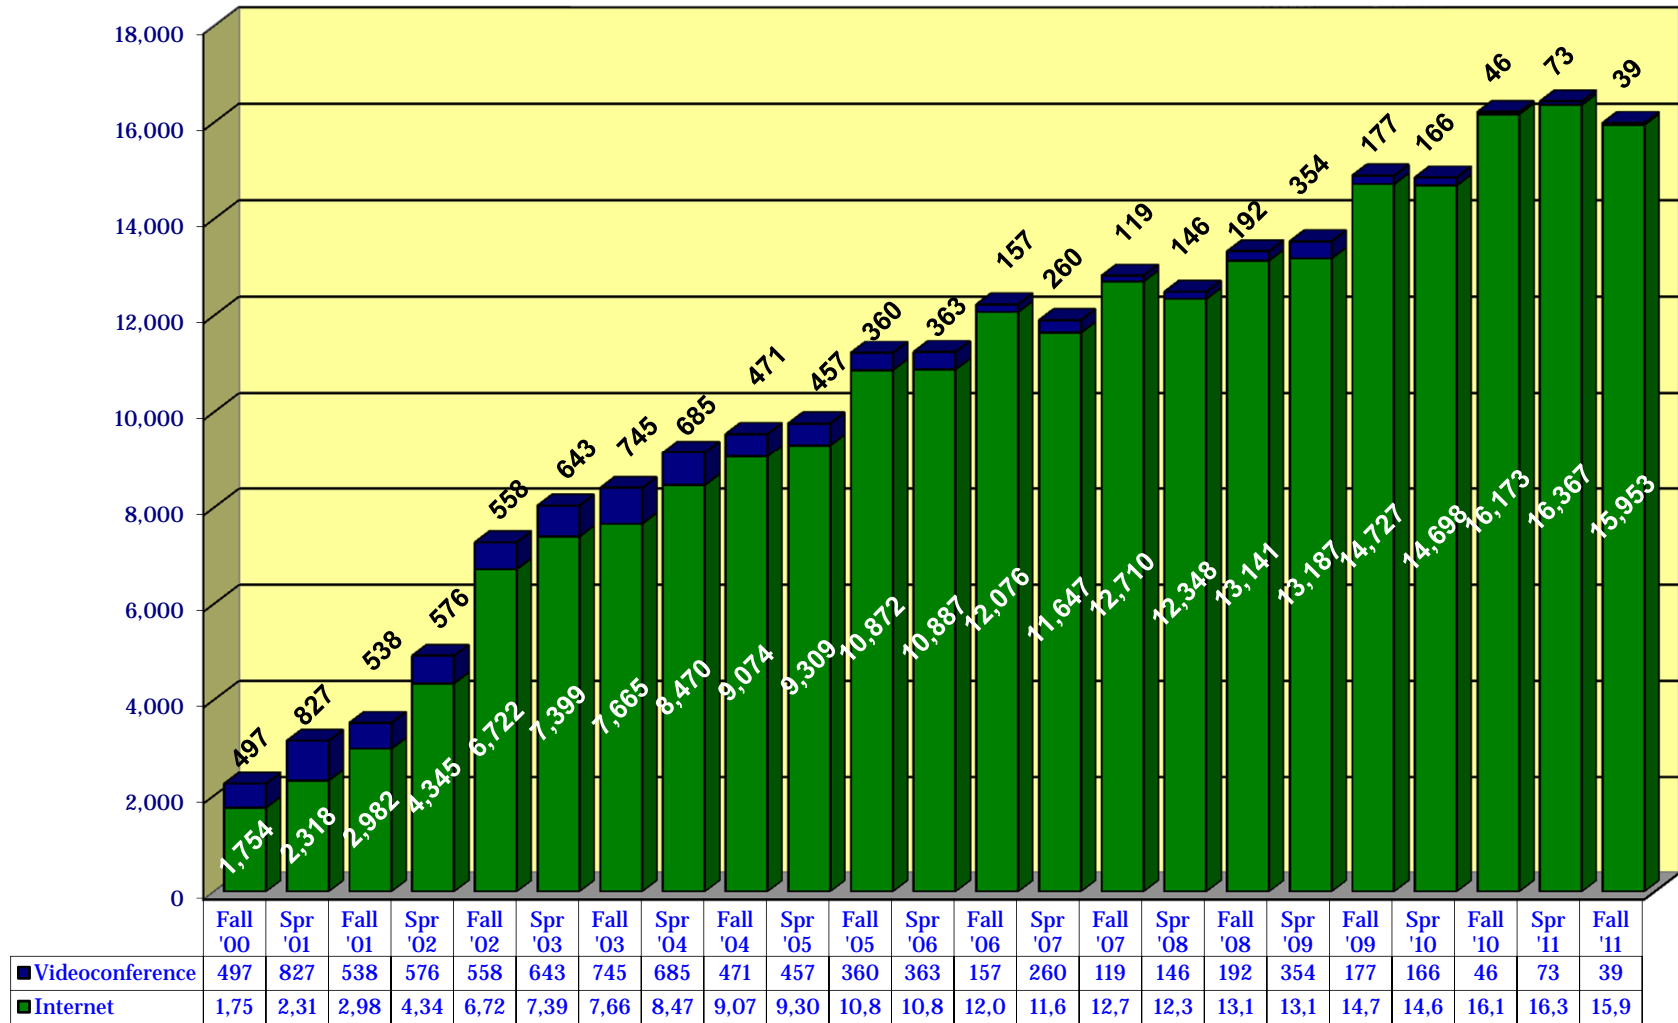

Historical Undergraduate Enrollment

Historical Graduate Enrollment

Historical Combined Enrollment

Historical Undergraduate Headcount

Historical Graduate Headcount

Historical Combined Headcount

Historical Undergraduate DL Only Headcount

Historical Graduate DL Only Headcount

Historical Combined DL Only Headcount

Historical Undergraduate Sections

Historical Graduate Sections

Historical Combined Sections

Historical Undergraduate Hours

Historical Graduate Hours

Historical Combined Hours