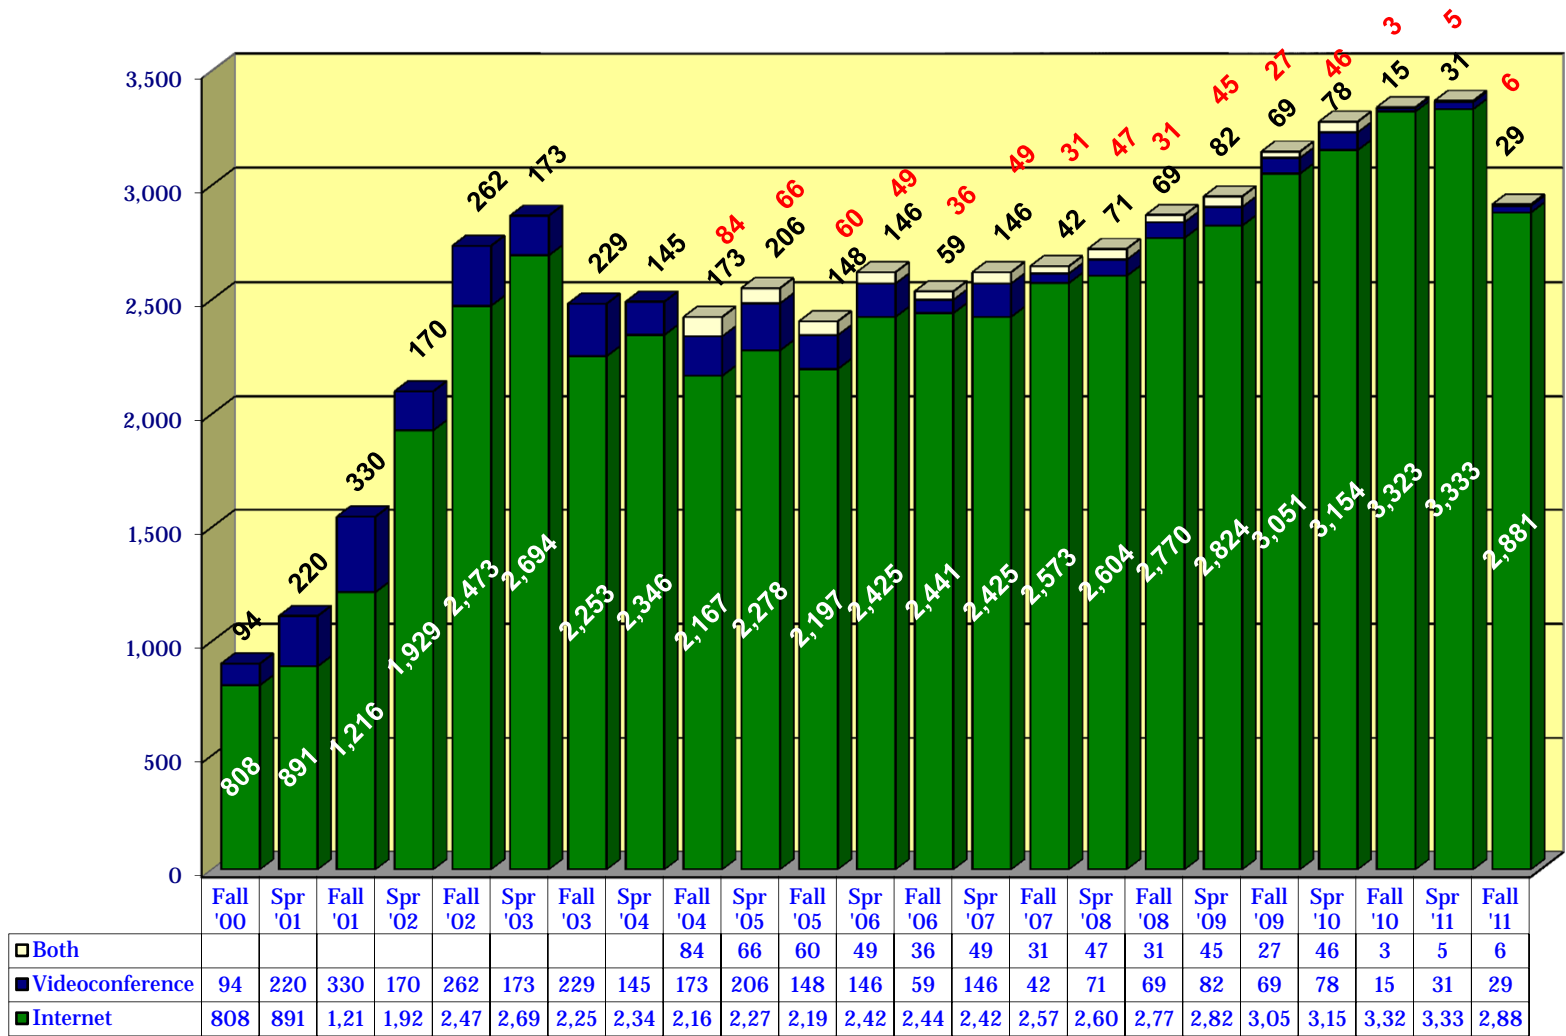

Historical Undergraduate Enrollment

Historical Graduate Enrollment

Historical Combined Enrollment

Historical Undergraduate Headcount

Historical Graduate Headcount

Historical Combined Headcount

Historical Undergraduate DL Only Headcount

Historical Graduate DL Only Headcount

Historical Combined DL Only Headcount

Historical Undergraduate Sections

Historical Graduate Sections

Historical Combined Sections

Historical Undergraduate Hours

Historical Graduate Hours

Historical Combined Hours