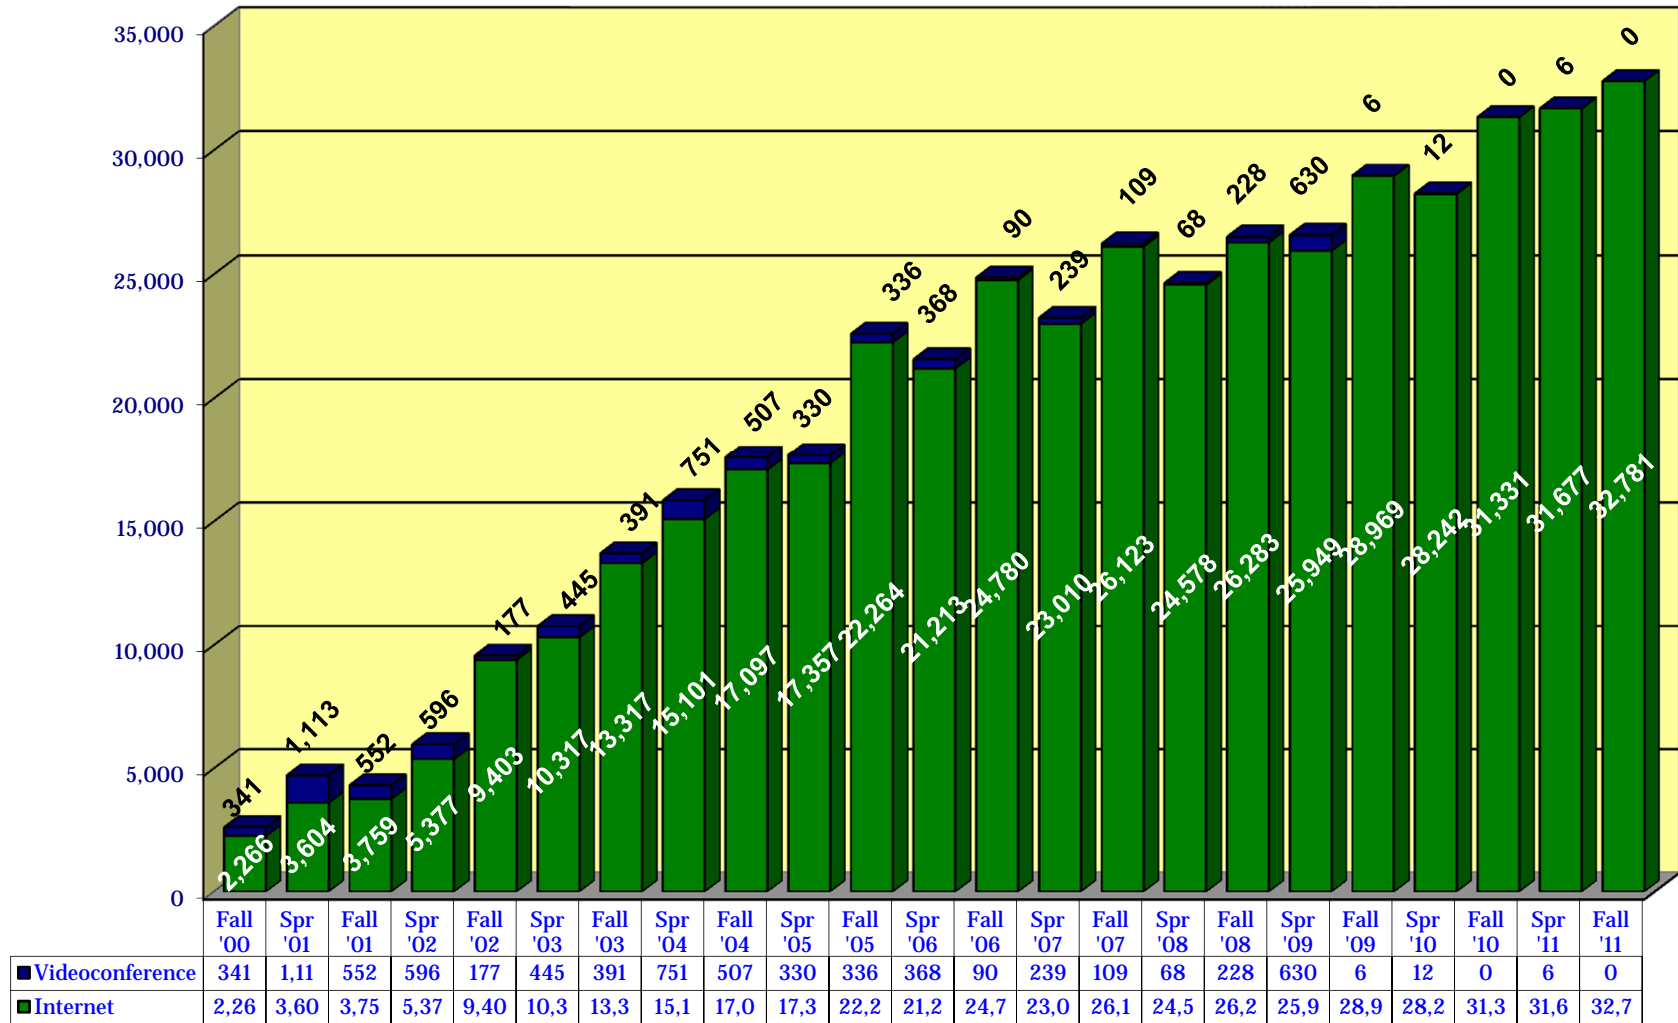

Historical Undergraduate Enrollment

Historical Graduate Enrollment

Historical Combined Enrollment

Historical Undergraduate Headcount

Historical Graduate Headcount

Historical Combined Headcount

Historical Undergraduate DL Only Headcount

Historical Graduate DL Only Headcount

Historical Combined DL Only Headcount

Historical Undergraduate Sections

Historical Graduate Sections

Historical Combined Sections

Historical Undergraduate Hours

Historical Graduate Hours

Historical Combined Hours