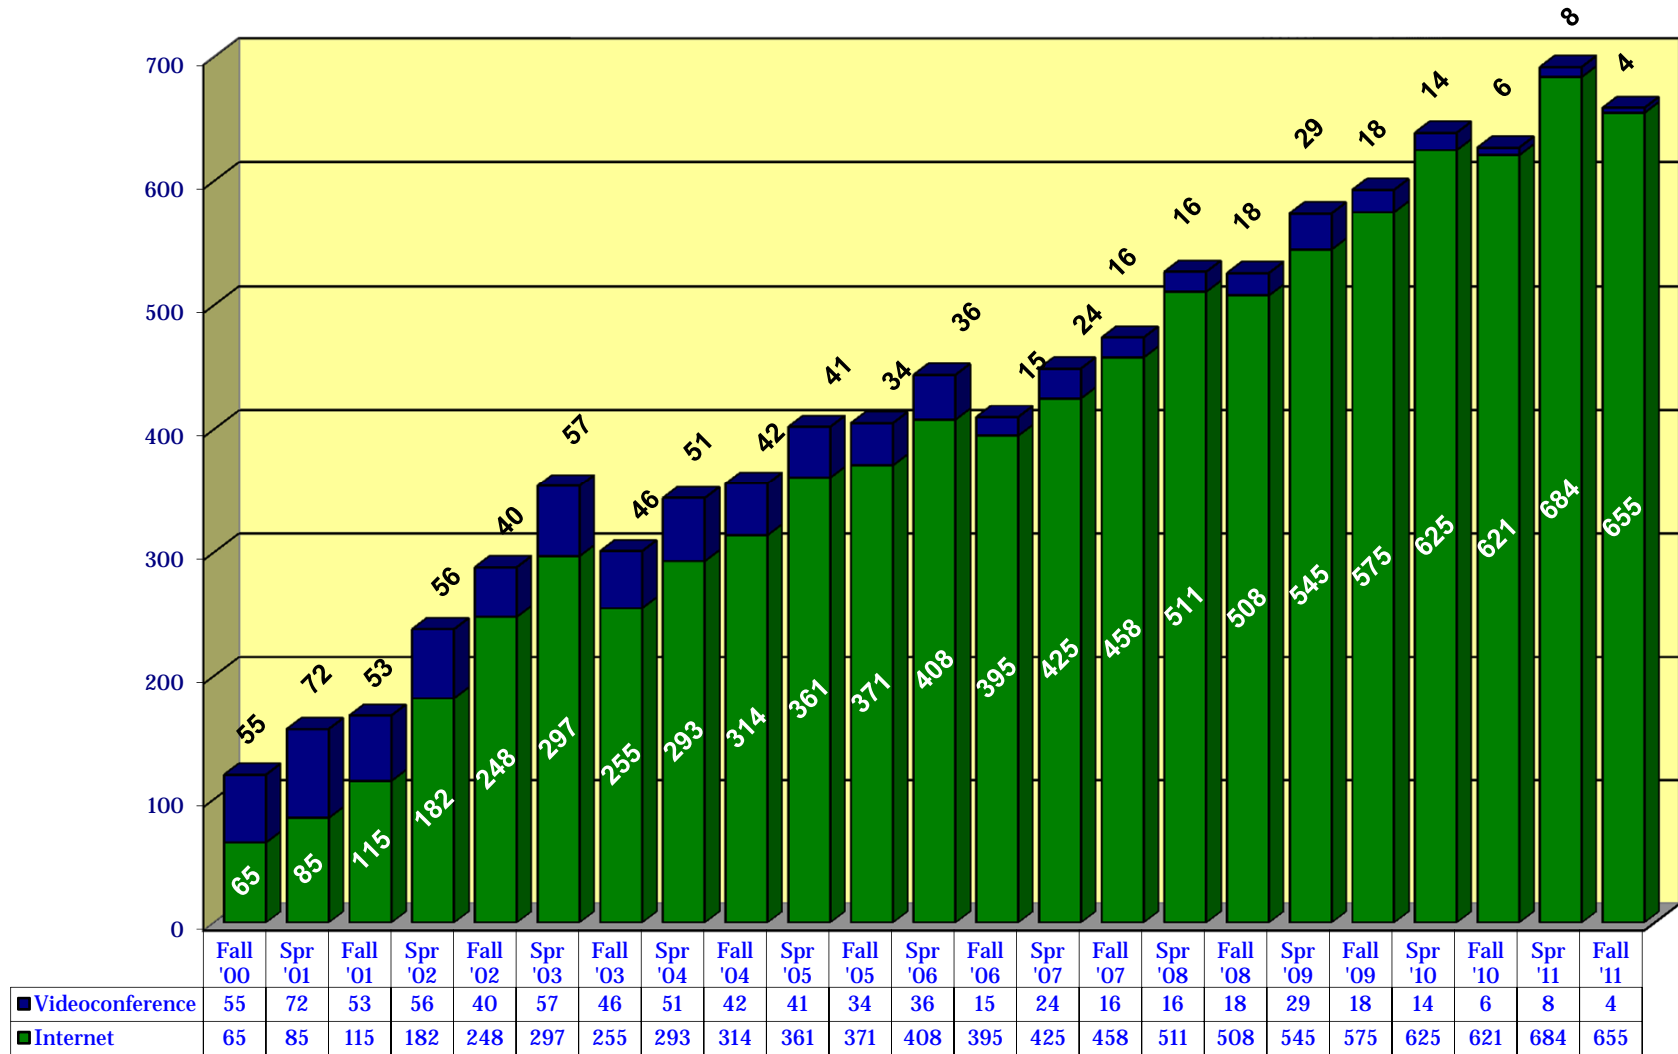

Historical Undergraduate Enrollment

Historical Graduate Enrollment

Historical Combined Enrollment

Historical Undergraduate Headcount

Historical Graduate Headcount

Historical Combined Headcount

Historical Undergraduate DL Only Headcount

Historical Graduate DL Only Headcount

Historical Combined DL Only Headcount

Historical Undergraduate Sections

Historical Graduate Sections

Historical Combined Sections

Historical Undergraduate Hours

Historical Graduate Hours

Historical Combined Hours