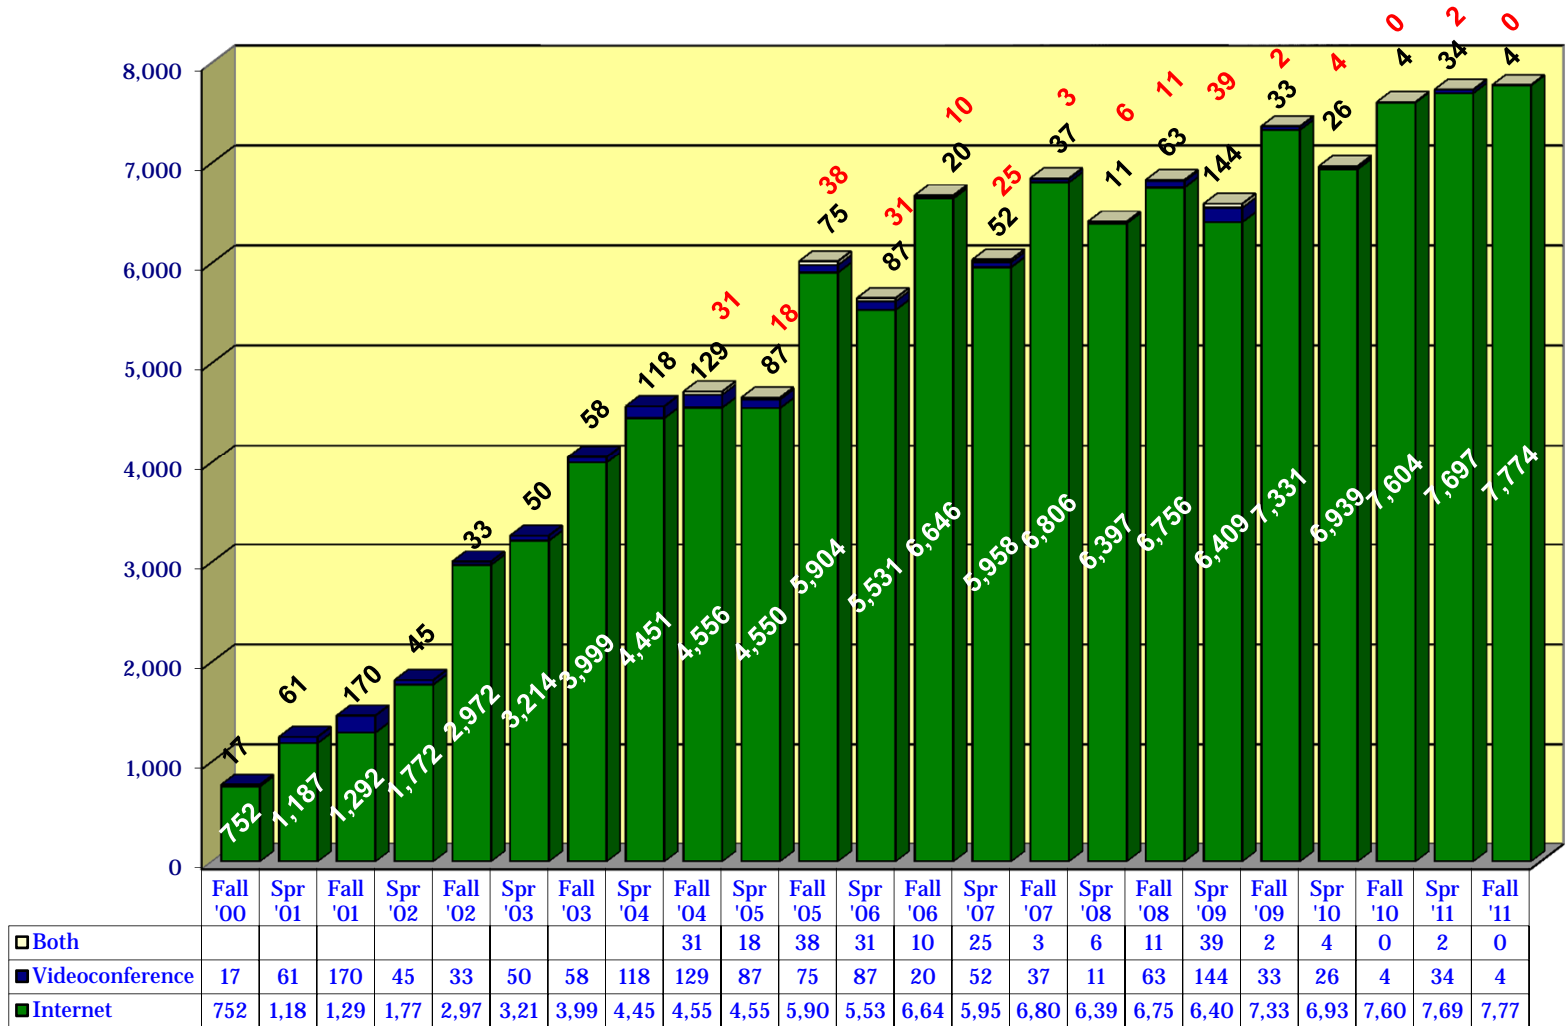

Historical Undergraduate Enrollment

Historical Graduate Enrollment

Historical Combined Enrollment

Historical Undergraduate Headcount

Historical Graduate Headcount

Historical Combined Headcount

Historical Undergraduate DL Only Headcount

Historical Graduate DL Only Headcount

Historical Combined DL Only Headcount

Historical Undergraduate Sections

Historical Graduate Sections

Historical Combined Sections

Historical Undergraduate Hours

Historical Graduate Hours

Historical Combined Hours