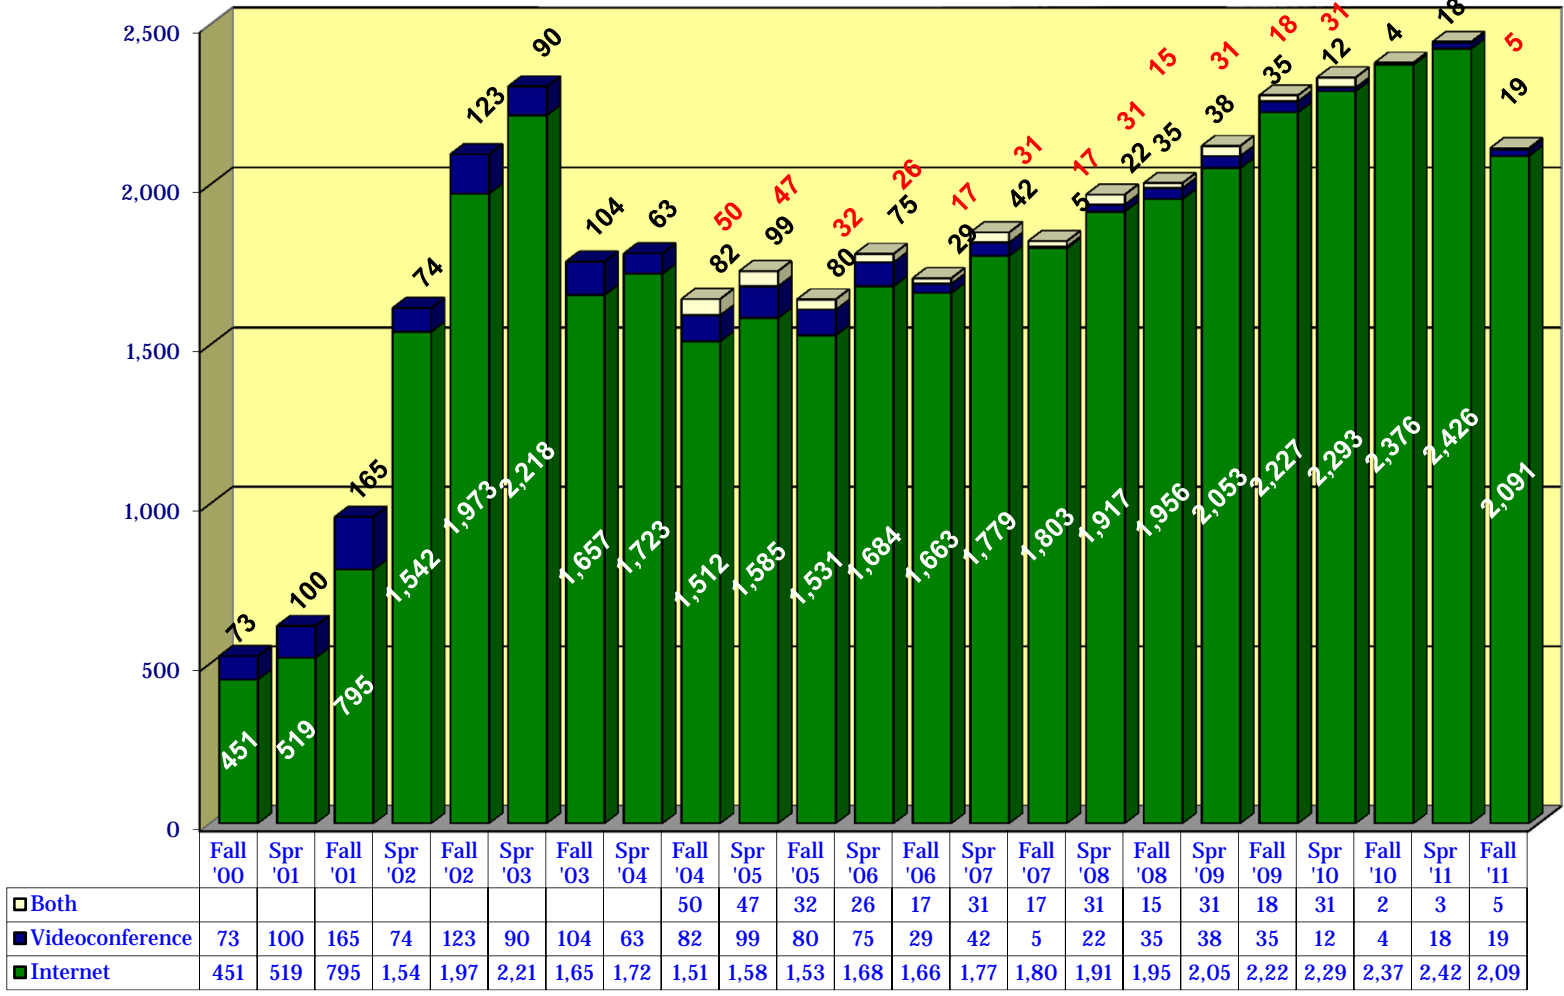

Historical Undergraduate Enrollment

Historical Graduate Enrollment

Historical Combined Enrollment

Historical Undergraduate Headcount

Historical Graduate Headcount

Historical Combined Headcount

Historical Undergraduate DL Only Headcount

Historical Graduate DL Only Headcount

Historical Combined DL Only Headcount

Historical Undergraduate Sections

Historical Graduate Sections

Historical Combined Sections

Historical Undergraduate Hours

Historical Graduate Hours

Historical Combined Hours