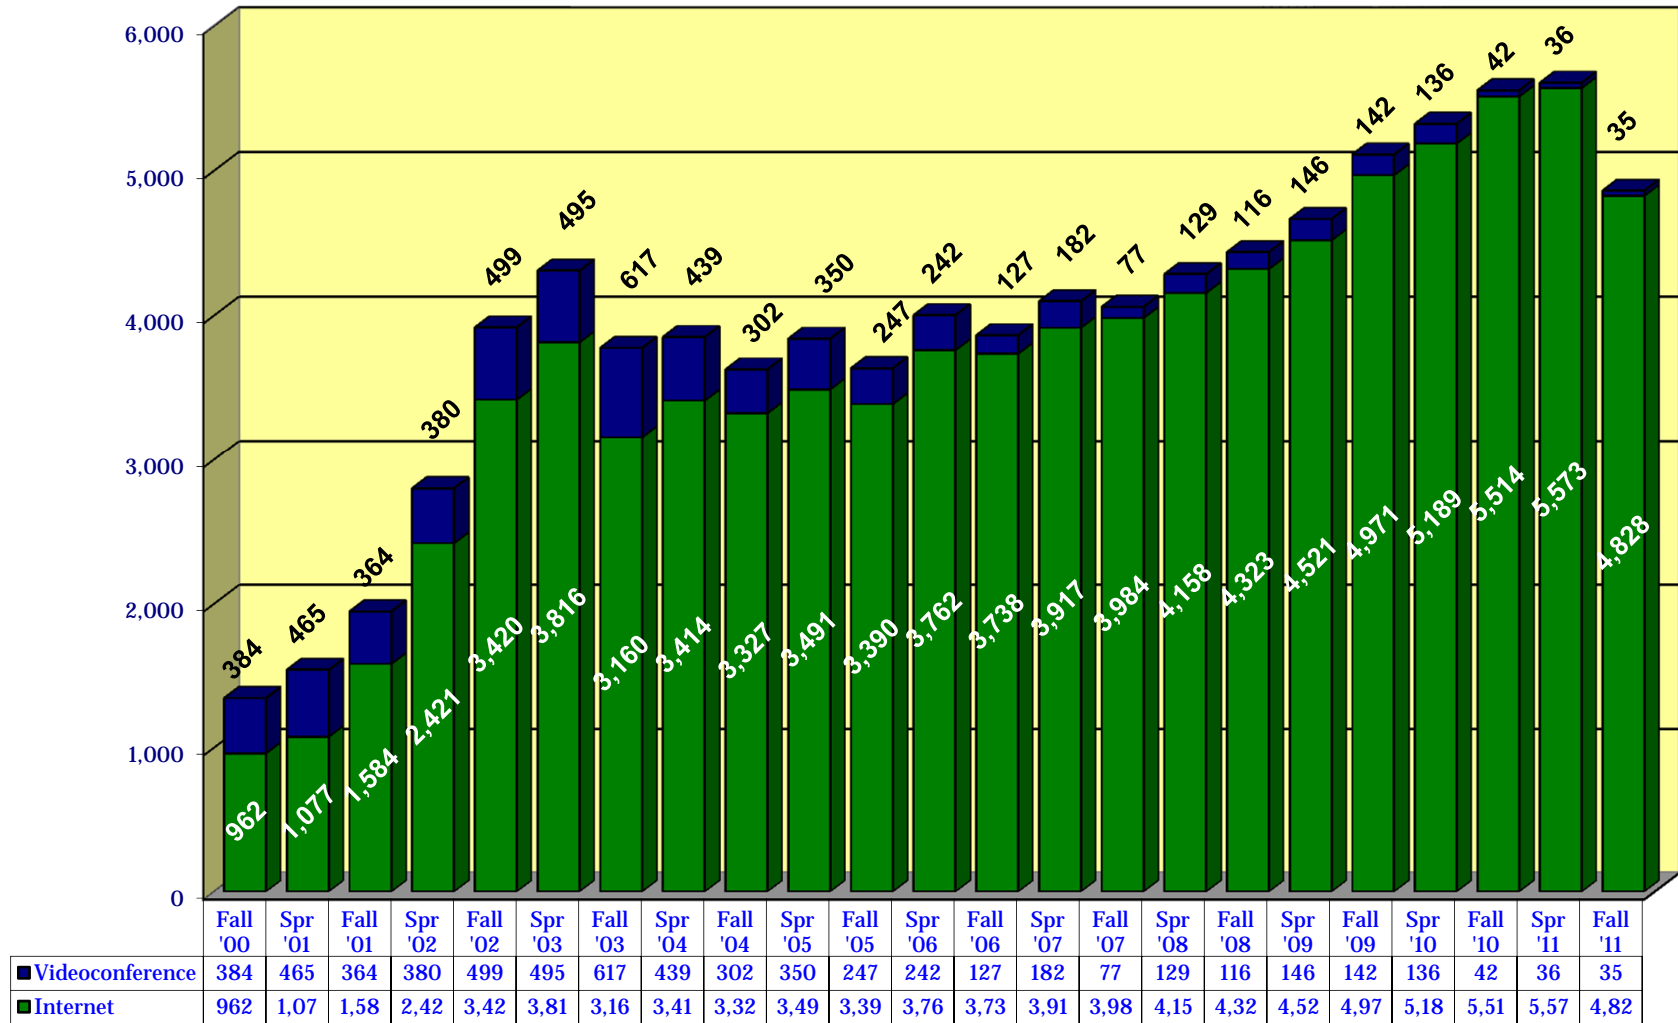

Historical Undergraduate Enrollment

Historical Graduate Enrollment

Historical Combined Enrollment

Historical Undergraduate Headcount

Historical Graduate Headcount

Historical Combined Headcount

Historical Undergraduate DL Only Headcount

Historical Graduate DL Only Headcount

Historical Combined DL Only Headcount

Historical Undergraduate Sections

Historical Graduate Sections

Historical Combined Sections

Historical Undergraduate Hours

Historical Graduate Hours

Historical Combined Hours