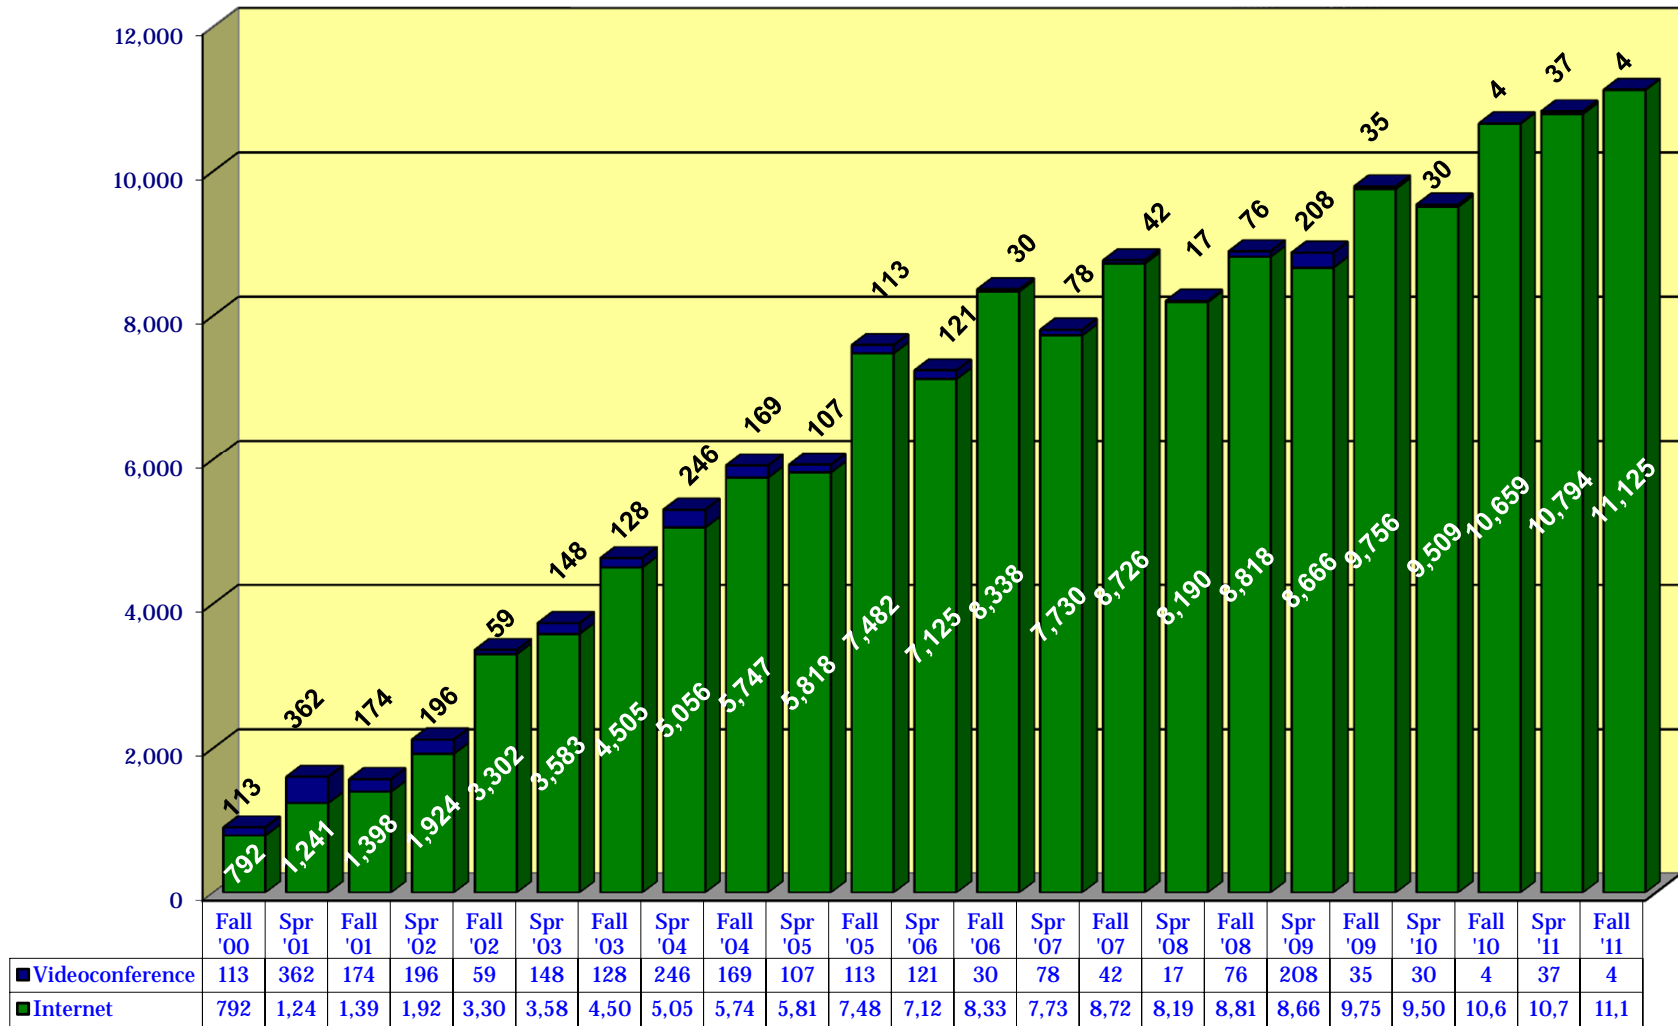

Historical Undergraduate Enrollment

Historical Graduate Enrollment

Historical Combined Enrollment

Historical Undergraduate Headcount

Historical Graduate Headcount

Historical Combined Headcount

Historical Undergraduate DL Only Headcount

Historical Graduate DL Only Headcount

Historical Combined DL Only Headcount

Historical Undergraduate Sections

Historical Graduate Sections

Historical Combined Sections

Historical Undergraduate Hours

Historical Graduate Hours

Historical Combined Hours