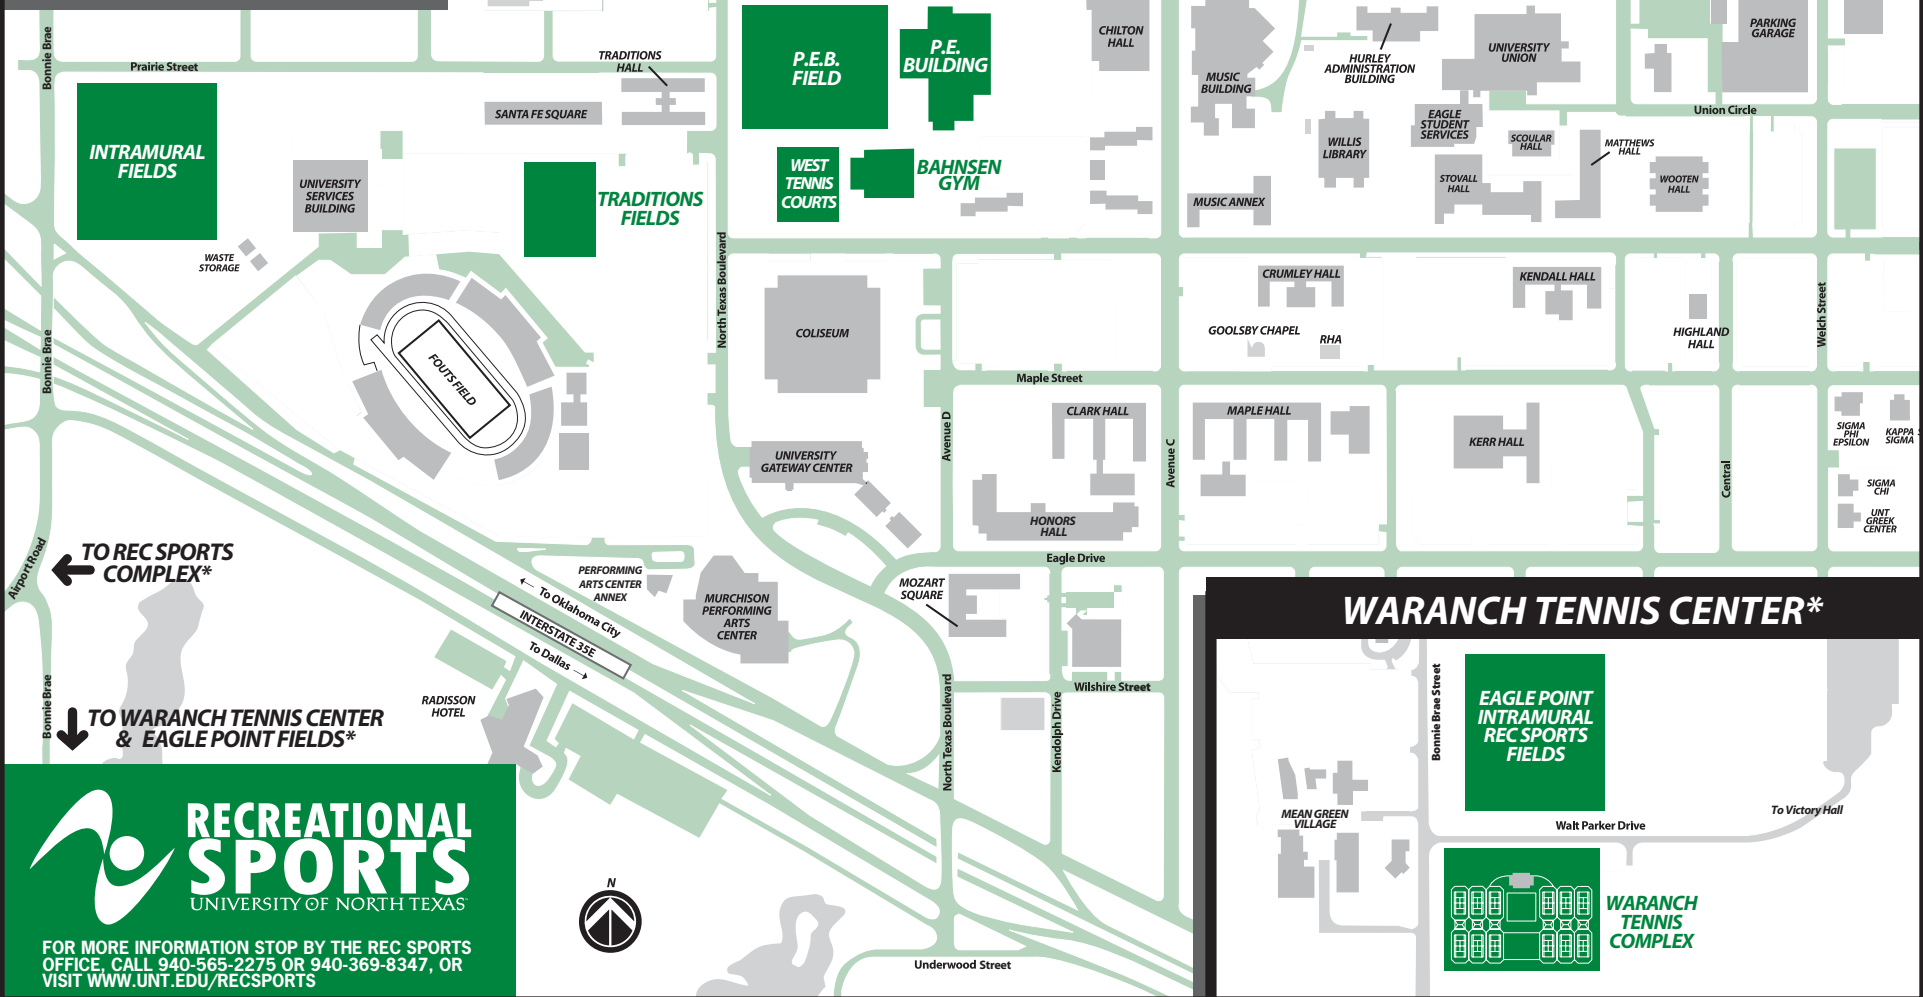

# REC SPORTS COMPLEX\*

# WARANCH TENNIS CENTER\*

**RECREATIONAL SPORTS**  
UNIVERSITY OF NORTH TEXAS

FOR MORE INFORMATION STOP BY THE REC SPORTS OFFICE, CALL 940-565-2275 OR 940-369-8347, OR VISIT [WWW.UNT.EDU/RECSPTS](http://WWW.UNT.EDU/RECSPTS)

← TO REC SPORTS COMPLEX\*

↓ TO WARANCH TENNIS CENTER & EAGLE POINT FIELDS\*

← To Oklahoma City  
← INTERSTATE 35E  
→ To Dallas