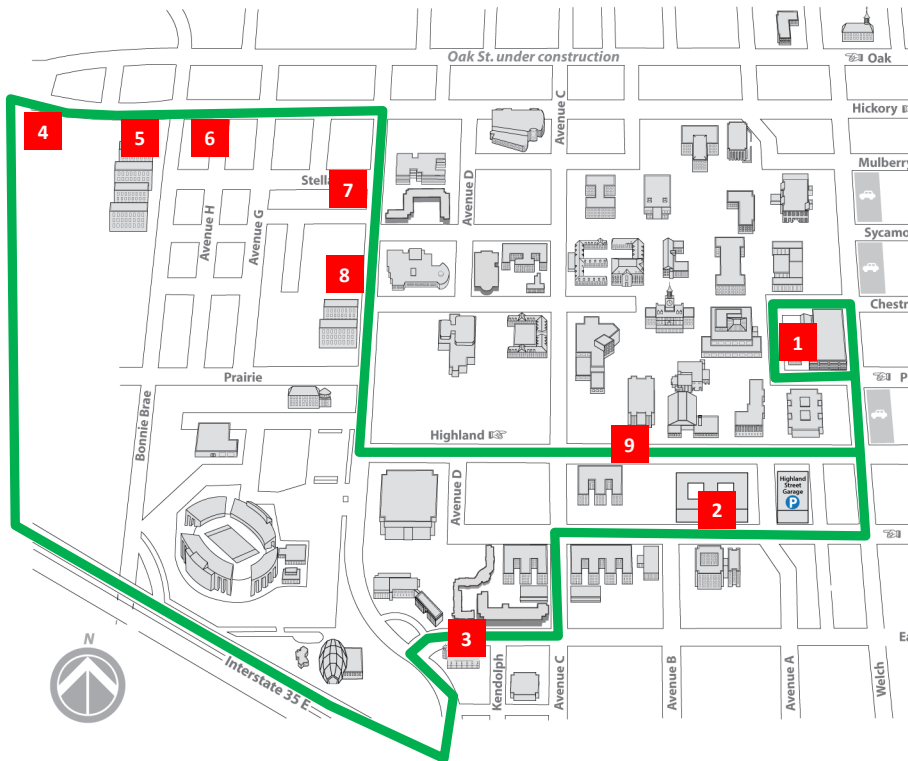

UNT Shuttle Route: North Texan (NT)

Fall 2016 / Spring 2017—Monday through Friday

1	Union	7	NT Blvd @ Stella
2	Kerr Hall	8	West Hall
3	Honors Hall	9	Willis Library
4	Uptown		
5	University Courtyard		
6	Ave H @ Hickory St.		

Departs Uptown		Departs Union	
7:15 AM	1:24 PM	7:27 AM	1:36 PM
7:21 AM	1:30 PM	7:33 AM	1:47 PM
7:27 AM	1:36 PM	7:39 AM	1:53 PM
7:33 AM	1:42 PM	7:45 AM	1:59 PM
7:39 AM	1:48 PM	7:51 AM	2:05 PM
7:45 AM	1:59 PM	7:57 AM	2:11 PM
7:51 AM	2:05 PM	8:03 AM	2:17 PM
7:57 AM	2:11 PM	8:09 AM	2:23 PM
8:03 AM	2:17 PM	8:15 AM	2:29 PM
8:09 AM	2:23 PM	8:21 AM	2:35 PM
8:15 AM	2:29 PM	8:27 AM	2:41 PM
8:21 AM	2:35 PM	8:33 AM	2:47 PM
8:27 AM	2:41 PM	8:44 AM	2:53 PM
8:33 AM	2:47 PM	8:50 AM	2:59 PM
8:39 AM	2:53 PM	8:56 AM	3:05 PM
8:45 AM	2:59 PM	9:02 AM	3:11 PM
8:56 AM	3:05 PM	9:08 AM	3:17 PM
9:02 AM	3:11 PM	9:14 AM	3:28 PM
9:08 AM	3:17 PM	9:20 AM	3:34 PM
9:14 AM	3:23 PM	9:26 AM	3:40 PM
9:20 AM	3:29 PM	9:32 AM	3:46 PM
9:26 AM	3:40 PM	9:38 AM	3:52 PM
9:32 AM	3:46 PM	9:44 AM	4:04 PM
9:38 AM	3:52 PM	9:50 AM	4:10 PM
9:44 AM	3:58 PM	9:56 AM	4:16 PM
9:50 AM	4:04 PM	10:02 AM	4:22 PM
9:56 AM	4:10 PM	10:08 AM	4:28 PM
10:02 AM	4:16 PM	10:14 AM	4:34 PM
10:08 AM	4:22 PM	10:20 AM	4:40 PM
10:14 AM	4:28 PM	10:26 AM	4:46 PM
10:20 AM	4:34 PM	10:32 AM	4:52 PM
10:26 AM	4:40 PM	10:38 AM	4:58 PM
10:32 AM	4:46 PM	10:44 AM	5:05 PM
10:38 AM	4:52 PM	10:50 AM	5:15 PM
10:44 AM	4:58 PM	10:56 AM	5:21 PM
10:50 AM	5:04 PM	11:02 AM	5:27 PM
11:01 AM	5:10 PM	11:08 AM	
11:07 AM	5:16 PM	11:14 AM	
11:13 AM	5:22 PM	11:20 AM	
11:19 AM		11:26 AM	
11:25 AM		11:32 AM	
11:31 AM		11:38 AM	
11:37 AM		11:44 AM	
11:43 AM		11:50 AM	
11:49 AM		12:06 PM	
11:55 AM		12:12 PM	
12:01 PM		12:18 PM	
12:07 PM		12:24 PM	
12:18 PM		12:30 PM	
12:24 PM		12:36 PM	
12:30 PM		12:42 PM	
12:36 PM		12:48 PM	
12:42 PM		12:54 PM	
12:48 PM		1:00 PM	
12:54 PM		1:06 PM	
1:00 PM		1:12 PM	
1:06 PM		1:18 PM	
1:12 PM		1:24 PM	
1:18 PM		1:30 PM	