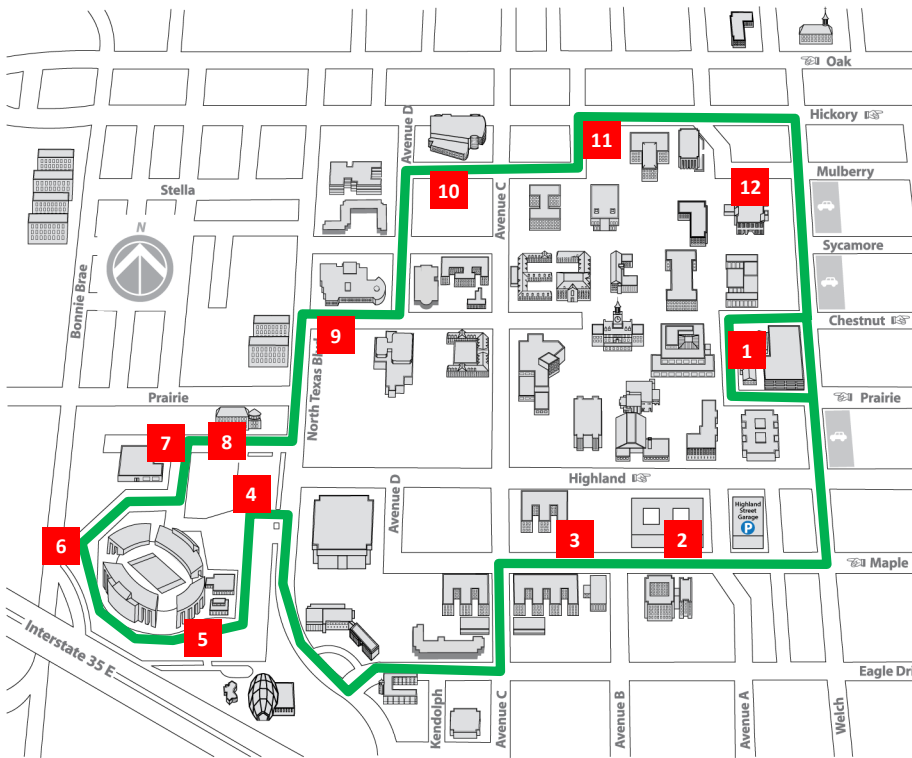

UNT Shuttle Route: Mean Green (MG)

Fall 2016 / Spring 2017—Monday through Friday

1	Union	7	USB
2	Kerr Hall	8	Sana Fe
3	Maple Hall	9	Rec Center
4	Fouts Field (east)	10	College Inn East
5	Fouts Field (south)	11	GAB
6	Fouts Field Gate 5	12	Art Building

Departs Fouts Field East		Departs Union
7:15 AM	5:05 PM	7:30 AM
7:25 AM	5:15 PM	7:40 AM
7:35 AM	5:25 PM	7:50 AM
7:45 AM		8:00 AM
7:55 AM		8:10 AM
8:05 AM		8:20 AM
8:15 AM		8:30 AM
8:25 AM		8:40 AM
8:35 AM		8:50 AM
8:45 AM		9:05 AM
8:55 AM		9:15 AM
9:05 AM		9:25 AM
9:20 AM		9:35 AM
9:30 AM		9:45 AM
9:40 AM		9:55 AM
9:50 AM		10:05 AM
10:00 AM		10:15 AM
10:10 AM		10:25 AM
10:20 AM		10:35 AM
10:30 AM		10:45 AM
10:40 AM		10:55 AM
10:50 AM		11:10 AM
11:00 AM		11:20 AM
11:10 AM		11:30 AM
11:25 AM		11:40 AM
11:35 AM		11:50 AM
11:45 AM		12:00 PM
11:55 AM		12:10 PM
12:05 PM		12:20 PM
12:15 PM		12:30 PM
12:25 PM		12:40 PM
12:35 PM		12:50 PM
12:45 PM		1:00 PM
12:55 PM		1:15 PM
1:05 PM		1:25 PM
1:15 PM		1:35 PM
1:30 PM		1:45 PM
1:40 PM		1:55 PM
1:50 PM		2:05 PM
2:00 PM		2:15 PM
2:10 PM		2:25 PM
2:20 PM		2:35 PM
2:30 PM		2:45 PM
2:40 PM		2:55 PM
2:50 PM		3:05 PM
3:00 PM		3:20 PM
3:10 PM		3:30 PM
3:20 PM		3:40 PM
3:35 PM		3:50 PM
3:45 PM		4:00 PM
3:55 PM		4:10 PM
4:05 PM		4:20 PM
4:15 PM		4:30 PM
4:25 PM		4:40 PM
4:35 PM		4:50 PM
4:45 PM		5:00 PM
4:55 PM		5:10 PM