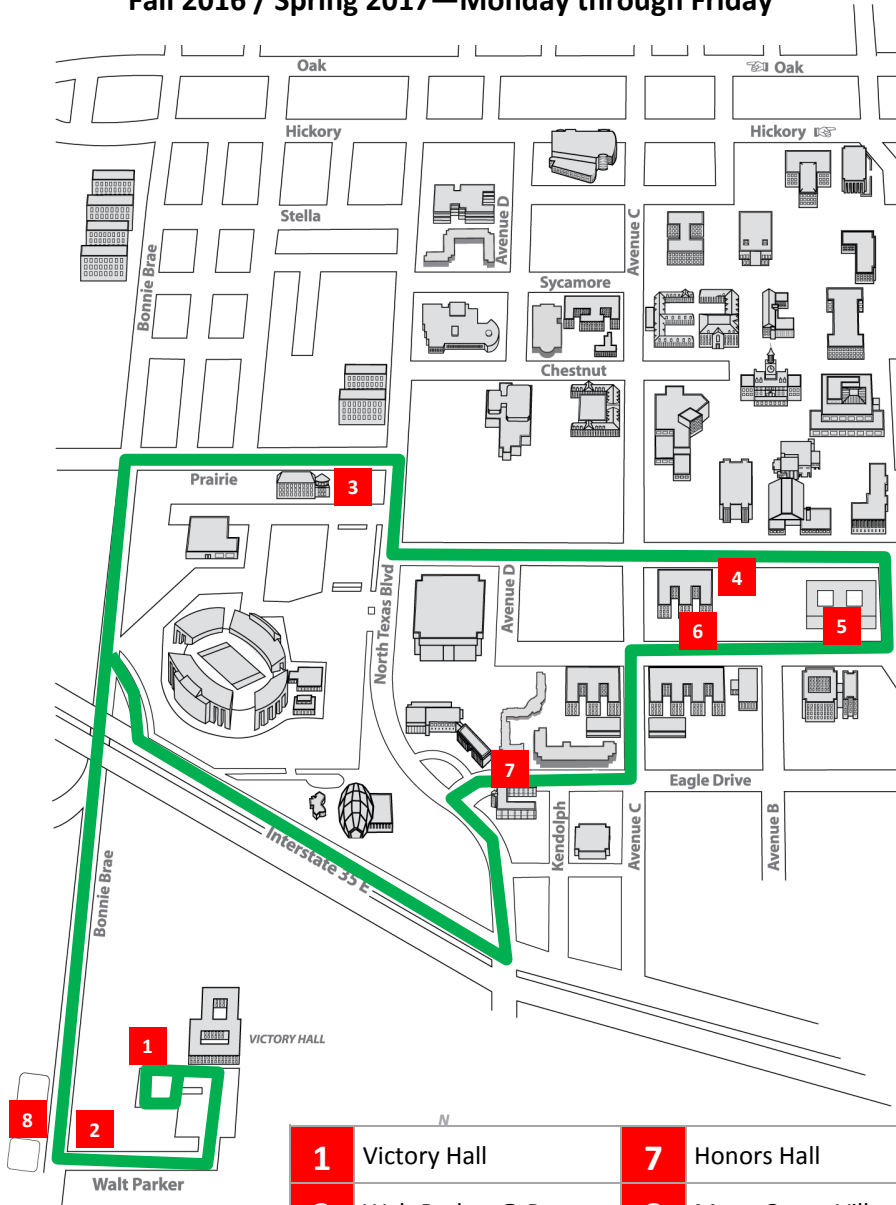

UNT Shuttle Route: Eagle Point (EP)

Fall 2016 / Spring 2017—Monday through Friday

1	Victory Hall	7	Honors Hall
2	Walt Parker @ Bonne	8	Mean Green Village
3	Traditions Hall		
4	Willis Library		
5	Kerr Hall		
6	Maple Hall		