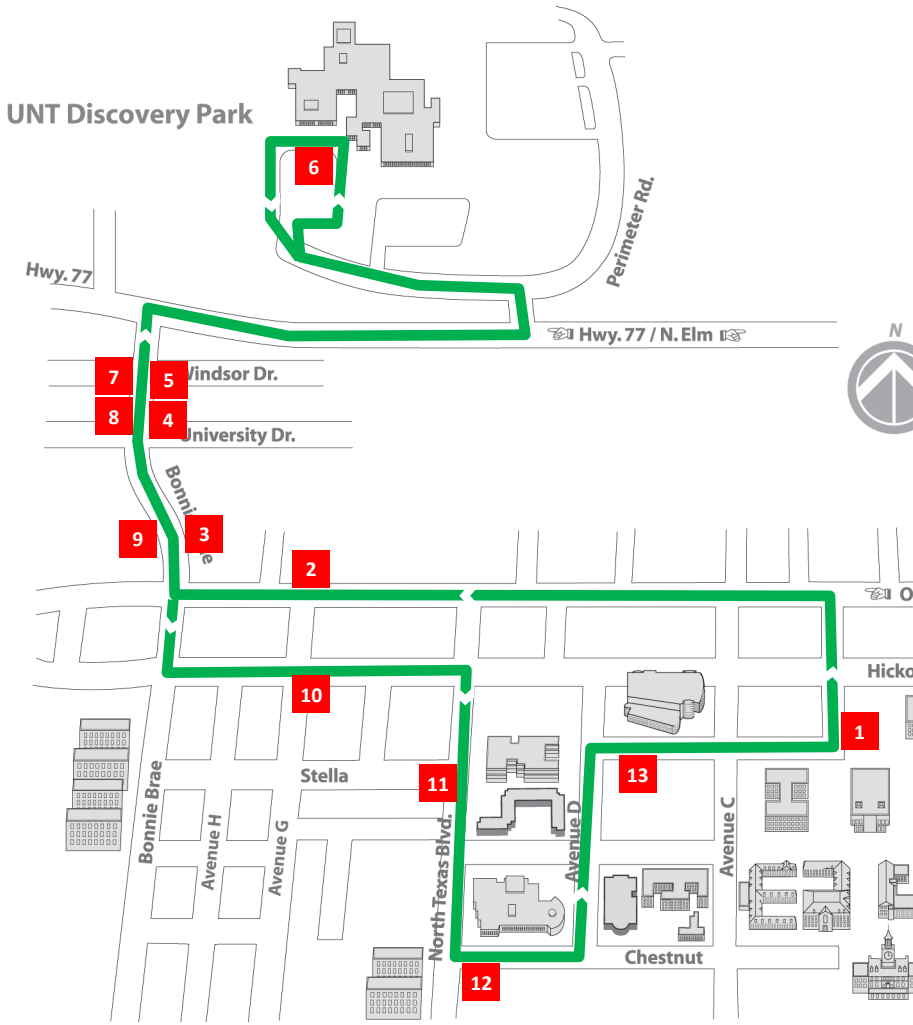

UNT Shuttle Route: Discovery Park (DP)

Monday— Thursday 7:15 AM—10:38 PM
Friday 7:15 AM—6:00PM

Departs GAB		Departs Discovery Park	
7:15 AM	1:58 PM	7:35 AM	2:18 PM
7:29 AM	2:10 PM	7:49 AM	2:30 PM
7:43 AM	2:24 PM	8:03 AM	2:44 PM
7:55 AM	2:38 PM	8:15 AM	2:58 PM
8:09 AM	2:55 PM	8:29 AM	3:15 PM
8:23 AM	3:09 PM	8:43 AM	3:29 PM
8:40 AM	3:23 PM	9:00 AM	3:43 PM
8:54 AM	3:35 PM	9:14 AM	3:55 PM
9:08 AM	3:49 PM	9:28 AM	4:09 PM
9:20 AM	4:03 PM	9:40 AM	4:23 PM
9:34 AM	4:15 PM	9:54 AM	4:35 PM
9:48 AM	4:29 PM	10:08 AM	4:49 PM
10:00 AM	4:43 PM	10:20 AM	5:03 PM
10:14 AM	5:00 PM	10:34 AM	5:20 PM
10:28 AM	5:14 PM	10:48 AM	5:34 PM
10:45 AM	5:28 PM	11:05 AM	5:48 PM
10:59 AM	5:40 PM*	11:19 AM	6:00 PM*
11:13 AM	5:54 PM	11:33 AM	6:14 PM
11:25 AM	6:08 PM	11:45 AM	6:28 PM
11:39 AM	6:20 PM	11:59 AM	6:40 PM
11:53 AM	6:34 PM	12:13 PM	6:54 PM
12:05 PM	6:48 PM	12:25 PM	7:08 PM
12:19 PM	7:19 PM	12:39 PM	7:39 PM
12:33 PM	7:33 PM	12:53 PM	7:53 PM
12:50 PM	7:59 PM	1:10 PM	8:19 PM
1:04 PM	8:13 PM	1:24 PM	8:33 PM
1:18 PM	8:53 PM	1:38 PM	9:13 PM
1:30 PM	9:38 PM	1:50 PM	9:58 PM
1:44 PM	10:18 PM	2:04 PM	10:38 PM

*5:40 PM (Friday Only Time)

*6:00 PM (Friday Only Time)

Shaded area are Monday -Thursday times only

Saturday 7:15 AM—6:00 PM

Departs GAB		Departs Discovery Park	
7:15 AM		7:35 AM	
7:55 AM		8:15 AM	
8:40 AM		9:00 AM	
9:20 AM		9:40 AM	
10:00 AM		10:20 AM	
10:45 AM		11:05 AM	
11:25 AM		11:45 AM	
12:05 PM		12:25 PM	
12:50 PM		1:10 PM	
1:30 PM		1:50 PM	
2:10 PM		2:30 PM	
2:55 PM		3:15 PM	
3:35 PM		3:55 PM	
4:15 PM		4:35 PM	
4:50 PM		5:20 PM	
5:40 PM		6:00 PM	

1 GAB	8 Bonnie Brae SB @ University
2 Oak @ Ave G	9 Bonnie Brae SB @ Emory
3 Bonnie Brae NB @ Emory	10 Hickory @ Ave G
4 Bonnie Brae NB @ University	11 NT Blvd. @ Stella
5 Bonnie Brae NB @ Windsor	12 Rec Center
6 Discovery Park East	13 EESAT
7 Bonnie Brae SB @ Windsor	