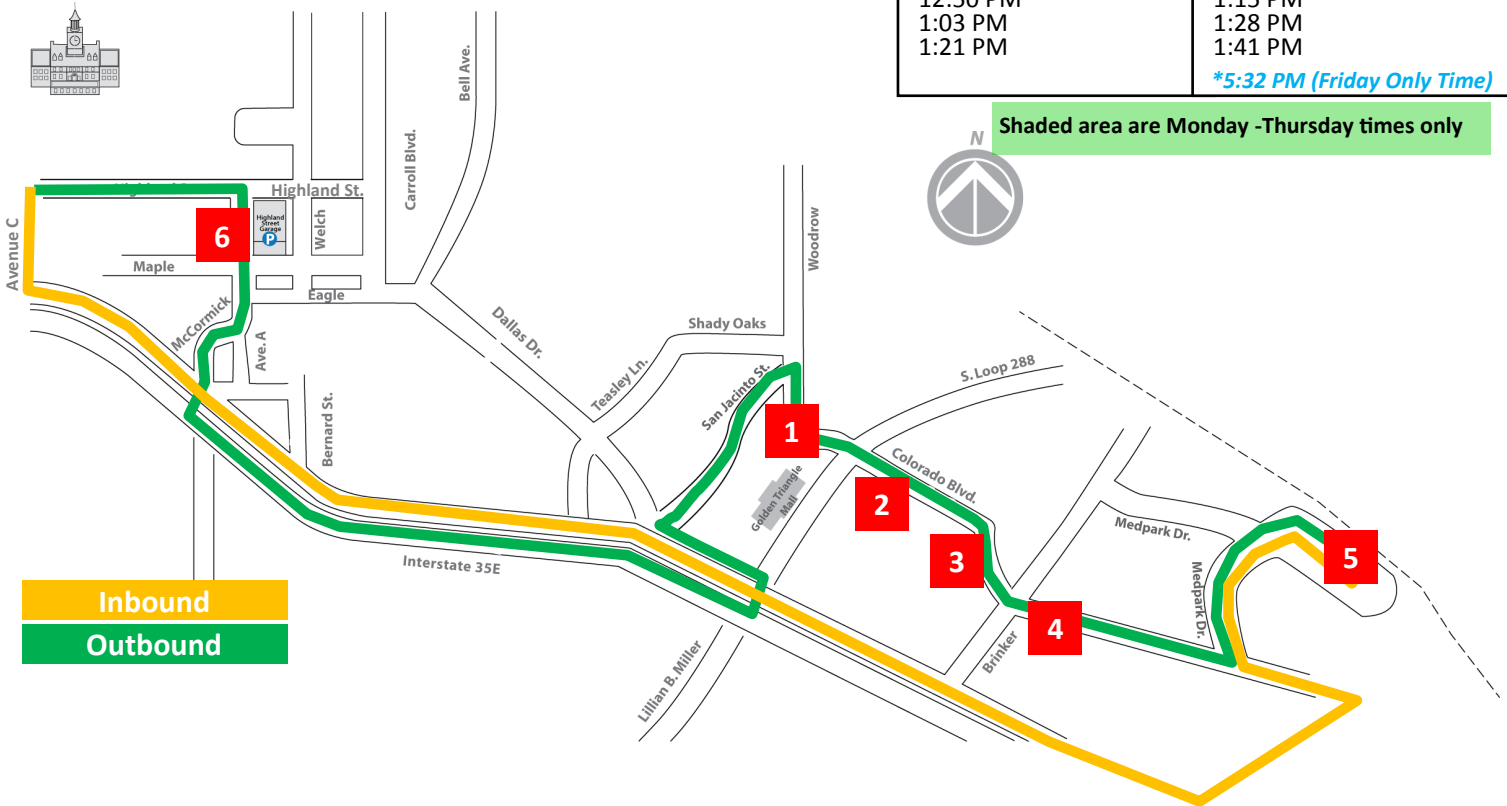

# UNT Shuttle Route: Colorado Express (CE)

Fall 2016 / Spring 2017—Monday through Friday

<b>1</b>	Golden Triangle Mall
<b>2</b>	Pace's Crossing
<b>3</b>	The Ridge
<b>4</b>	Colorado @ Brinker
<b>5</b>	Med Park Station
<b>6</b>	Ave A

Departs Golden Tri Mall		Departs Highland St Garage	
7:15 AM	1:34 PM	7:35 AM	1:54 PM
7:28 AM	1:47 PM	7:48 AM	2:07 PM
7:41 AM	2:00 PM	8:01 AM	2:20 PM
7:54 AM	2:13 PM	8:14 AM	2:33 PM
8:07 AM	2:26 PM	8:27 AM	2:46 PM
8:20 AM	2:39 PM	8:40 AM	3:04 PM
8:33 AM	2:52 PM	8:58 AM	3:17 PM
8:46 AM	3:05 PM	9:11 AM	3:30 PM
8:59 AM	3:23 PM	9:24 AM	3:43 PM
9:17 AM	3:36 PM	9:37 AM	3:56 PM
9:30 AM	3:49 PM	9:50 AM	4:09 PM
9:43 AM	4:02 PM	10:03 AM	4:22 PM
9:56 AM	4:15 PM	10:16 AM	4:35 PM
10:09 AM	4:28 PM	10:29 AM	4:48 PM
10:22 AM	4:41 PM	10:42 AM	5:06 PM
10:35 AM	4:54 PM	11:00 AM	5:19 PM
10:48 AM	5:07 PM	11:13 AM	5:32 PM*
11:01 AM	5:25 PM	11:26 AM	5:45 PM
11:19 AM	6:04 PM	11:39 AM	6:24 PM
11:32 AM	6:43 PM	11:52 AM	7:08 PM
11:45 AM	7:27 PM	12:05 PM	7:47 PM
11:58 AM	8:06 PM	12:18 PM	8:26 PM
12:11 PM	8:45 PM	12:31 PM	9:10 PM
12:24 PM	9:29 PM	12:44 PM	9:49 PM
12:37 PM	10:08 PM	1:02 PM	10:28 PM
12:50 PM		1:15 PM	
1:03 PM		1:28 PM	
1:21 PM		1:41 PM	

\*5:32 PM (Friday Only Time)

Shaded area are Monday -Thursday times only

For service comments or concerns, call:

940-243-0077 (DCTA)

For questions, schedules, and route info call:

940-565-3020

Phone: 940-565-3020